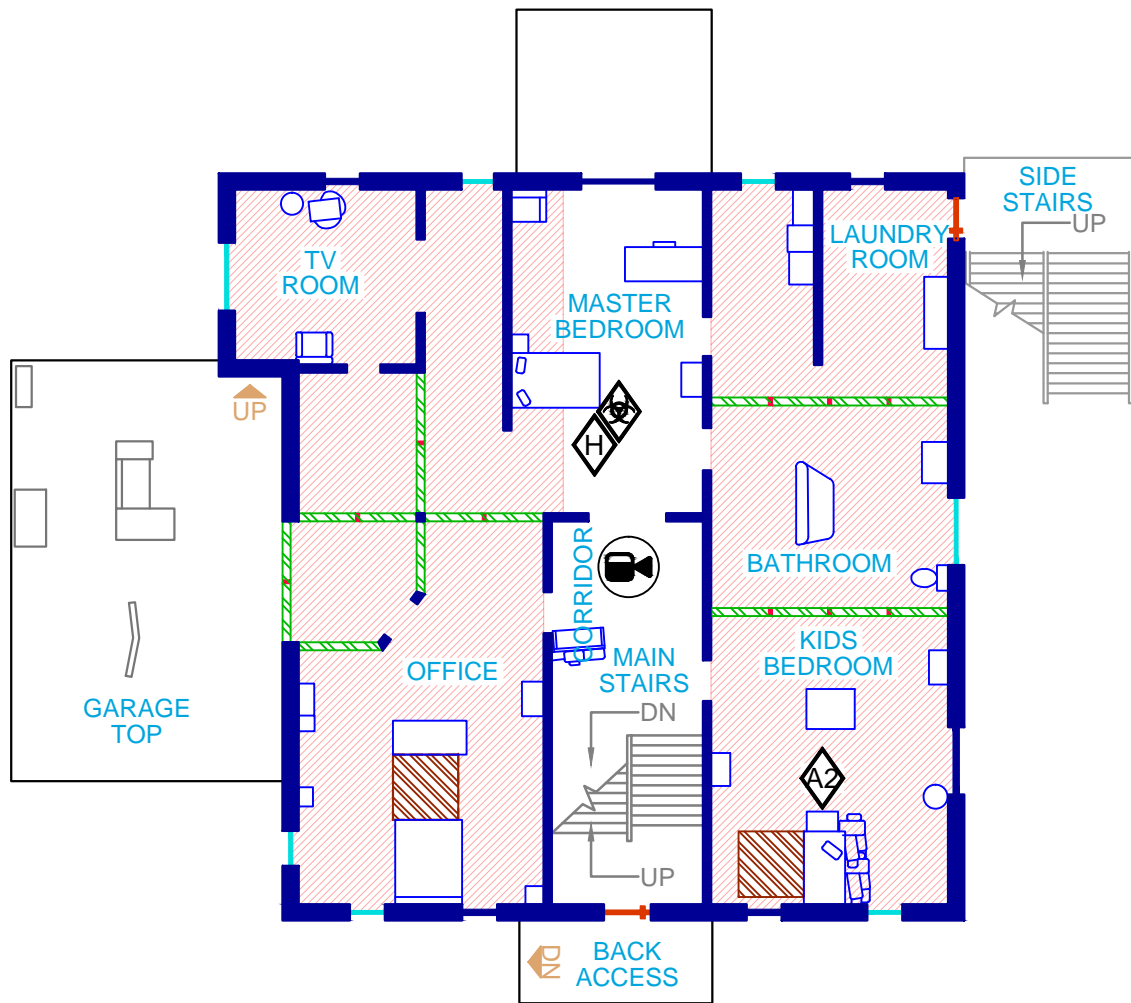

HEREFORD BASE

	CAMERA
	HOSTAGE
	BOMB
	BIOHAZARD
	TRAPDOOR ABOVE
	TRAPDOOR
	LINE OF SIGHT FLOOR
	LINE OF SIGHT WALL
	BREACHABLE WALL
	LADDER
	DRONE ACCESS

LOWER FLOOR

	CAMERA
	HOSTAGE
	BOMB
	BIOHAZARD
	TRAPPEDOOR ABOVE
	TRAPPEDOOR
	LINE OF SIGHT FLOOR
	LINE OF SIGHT WALL
	BREACHABLE WALL
	LADDER
	DRONE ACCESS

GROUND FLOOR

	CAMERA
	HOSTAGE
	BOMB
	BIOHAZARD
	TRAPDOOR ABOVE
	TRAPDOOR
	LINE OF SIGHT FLOOR
	LINE OF SIGHT WALL
	BREACHABLE WALL
	LADDER
	DRONE ACCESS

SECOND FLOOR

	CAMERA
	HOSTAGE
	BOMB
	BIOHAZARD
	TRAPDOOR ABOVE
	TRAPDOOR
	LINE OF SIGHT FLOOR
	LINE OF SIGHT WALL
	BREACHABLE WALL
	LADDER
	DRONE ACCESS

THIRD FLOOR