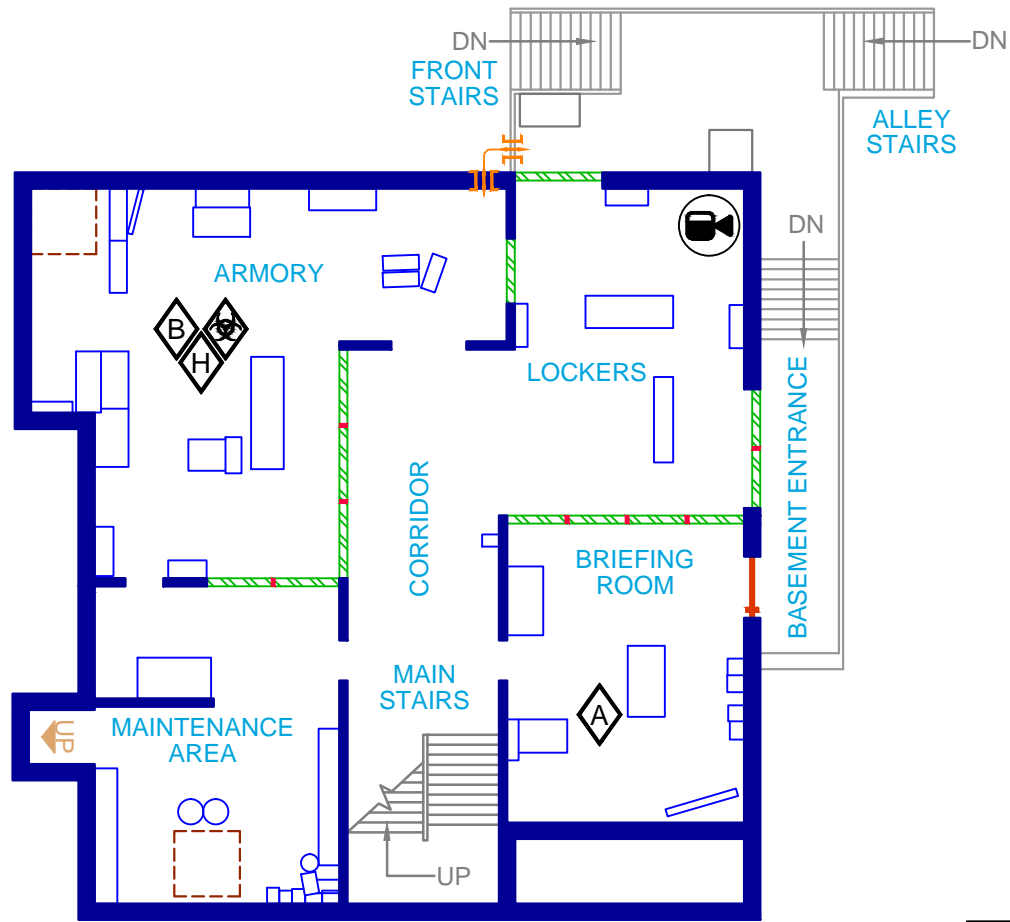

HEREFORD BASE

	CAMERA
	HOSTAGE
	BOMB
	BIOHAZARD
	TRAPDOOR ABOVE
	TRAPDOOR
	LINE OF SIGHT FLOOR
	LINE OF SIGHT WALL
	BREACHABLE WALL
	LADDER
	DRONE ACCESS

LOWER FLOOR

	CAMERA
	HOSTAGE
	BOMB
	BIOHAZARD
	TRAPPEDOOR ABOVE
	TRAPPEDOOR
	LINE OF SIGHT FLOOR
	LINE OF SIGHT WALL
	BREACHABLE WALL
	LADDER
	DRONE ACCESS

GROUND FLOOR

	CAMERA
	HOSTAGE
	BOMB
	BIOHAZARD
	TRAPDOOR ABOVE
	TRAPDOOR
	LINE OF SIGHT FLOOR
	LINE OF SIGHT WALL
	BREACHABLE WALL
	LADDER
	DRONE ACCESS

SECOND FLOOR

	CAMERA
	HOSTAGE
	BOMB
	BIOHAZARD
	TRAPDOOR ABOVE
	TRAPDOOR
	LINE OF SIGHT FLOOR
	LINE OF SIGHT WALL
	BREACHABLE WALL
	LADDER
	DRONE ACCESS

THIRD FLOOR