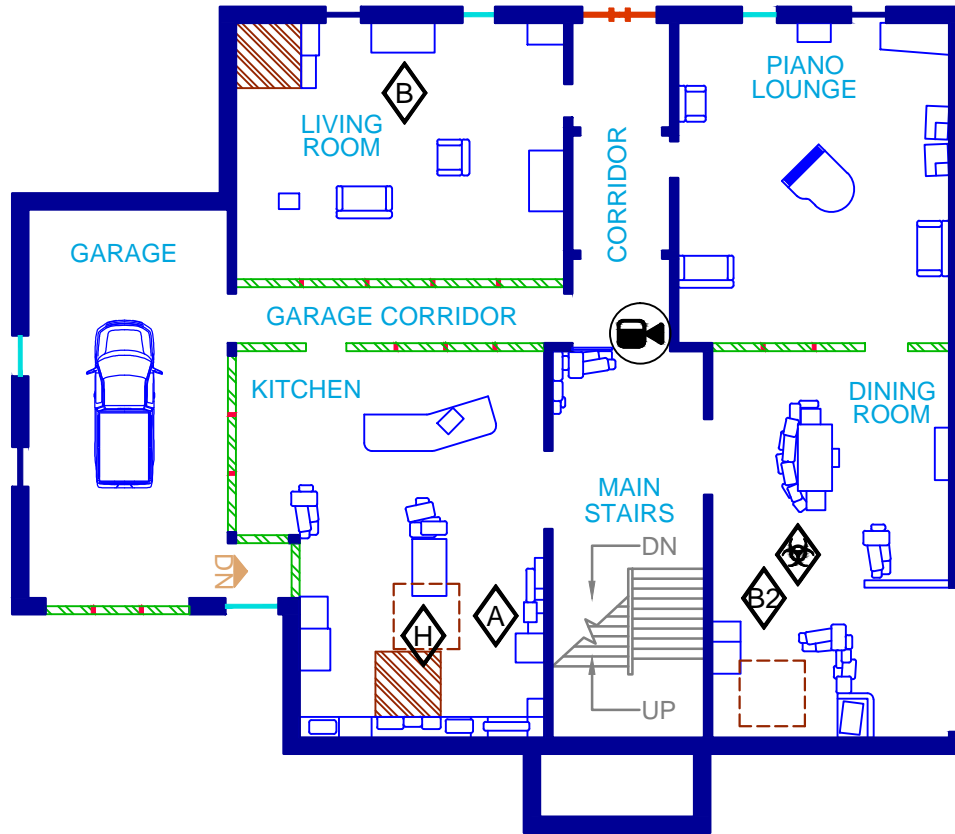

HEREFORD BASE

	CAMERA
	HOSTAGE
	BOMB
	BIOHAZARD
	TRAPDOOR ABOVE
	TRAPDOOR
	LINE OF SIGHT FLOOR
	LINE OF SIGHT WALL
	BREACHABLE WALL
	LADDER
	DRONE ACCESS

LOWER FLOOR

	CAMERA
	HOSTAGE
	BOMB
	BIOHAZARD
	TRAPPEDOOR ABOVE
	TRAPPEDOOR
	LINE OF SIGHT FLOOR
	LINE OF SIGHT WALL
	BREACHABLE WALL
	LADDER
	DRONE ACCESS

GROUND FLOOR

	CAMERA
	HOSTAGE
	BOMB
	BIOHAZARD
	TRAPDOOR ABOVE
	TRAPDOOR
	LINE OF SIGHT FLOOR
	LINE OF SIGHT WALL
	BREACHABLE WALL
	LADDER
	DRONE ACCESS

SECOND FLOOR

	CAMERA
	HOSTAGE
	BOMB
	BIOHAZARD
	TRAPDOOR ABOVE
	TRAPDOOR
	LINE OF SIGHT FLOOR
	LINE OF SIGHT WALL
	BREACHABLE WALL
	LADDER
	DRONE ACCESS

THIRD FLOOR