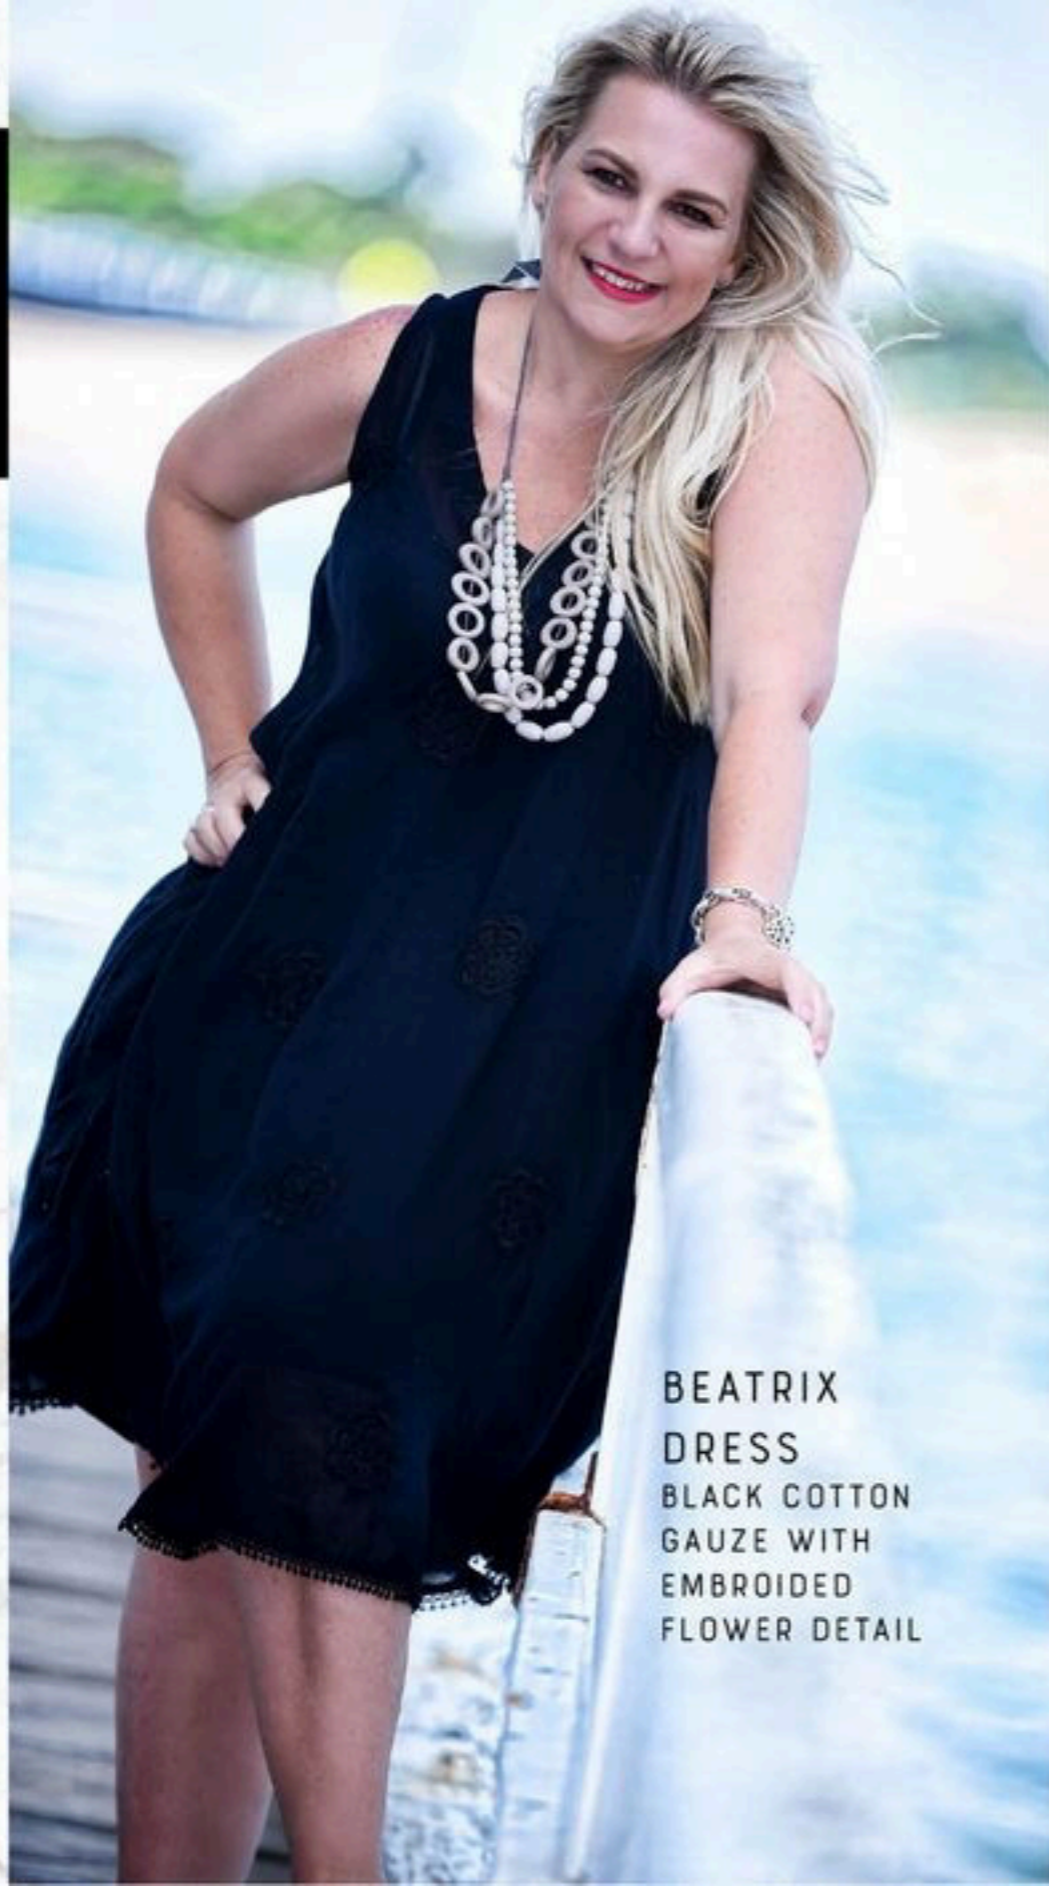

# Jessa Melon & Plain Melon

26

JESSICA FRINGE TOP  
& DAILY PANT  
MELON TEXTURED RAYON

LAUREN TOP & SAO PANT  
MELON JERSEY TOP

LENA TOP  
& DAILY PANT

BEATRIX  
DRESS  
BLACK COTTON  
GAUZE WITH  
EMBROIDED  
FLOWER DETAIL