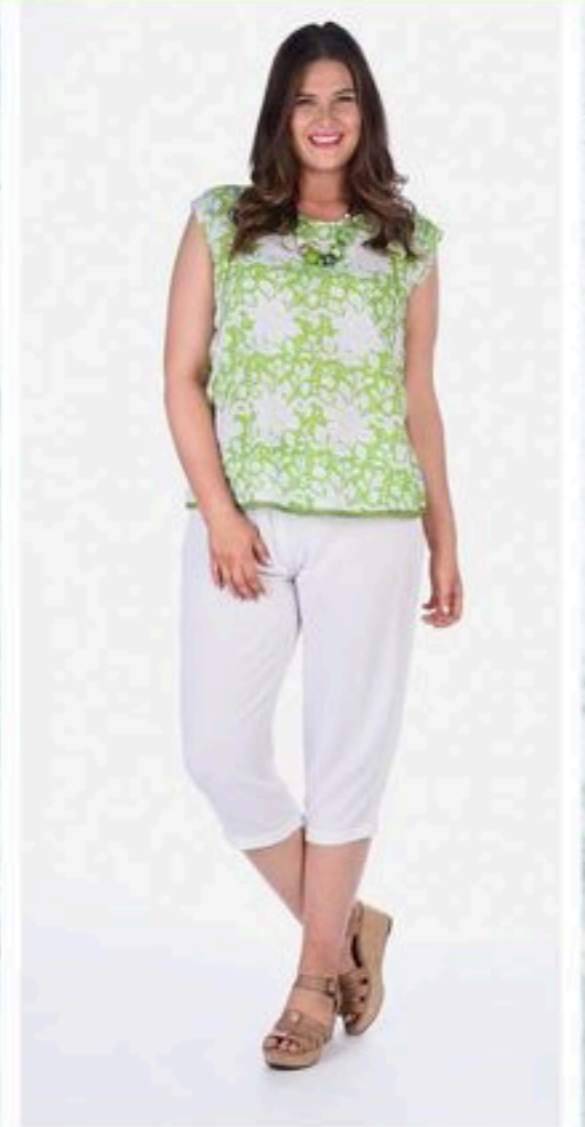

**PEACH SHIRT
& 3/4 PANT**