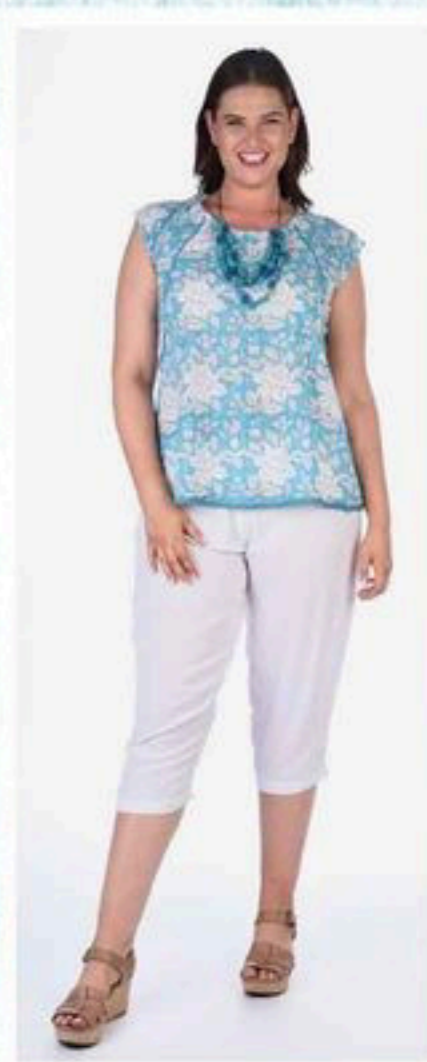

PEACH TOP
& 3/4 PANT