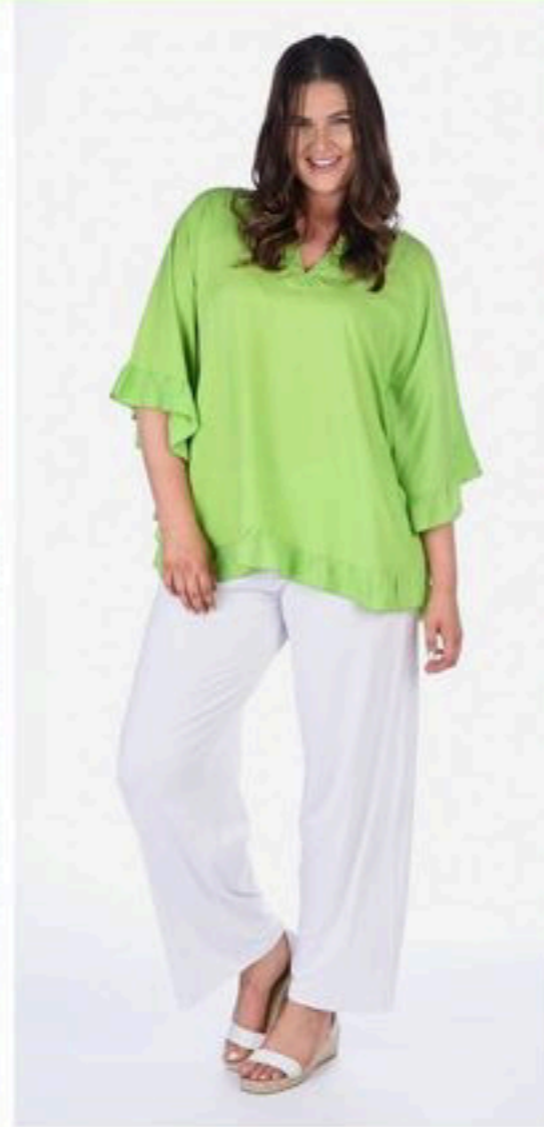

**PUTU KAFTAN
& KITA PANT**
LIME RAYON WITH SEQUIN
DETAIL ON NECKLINE