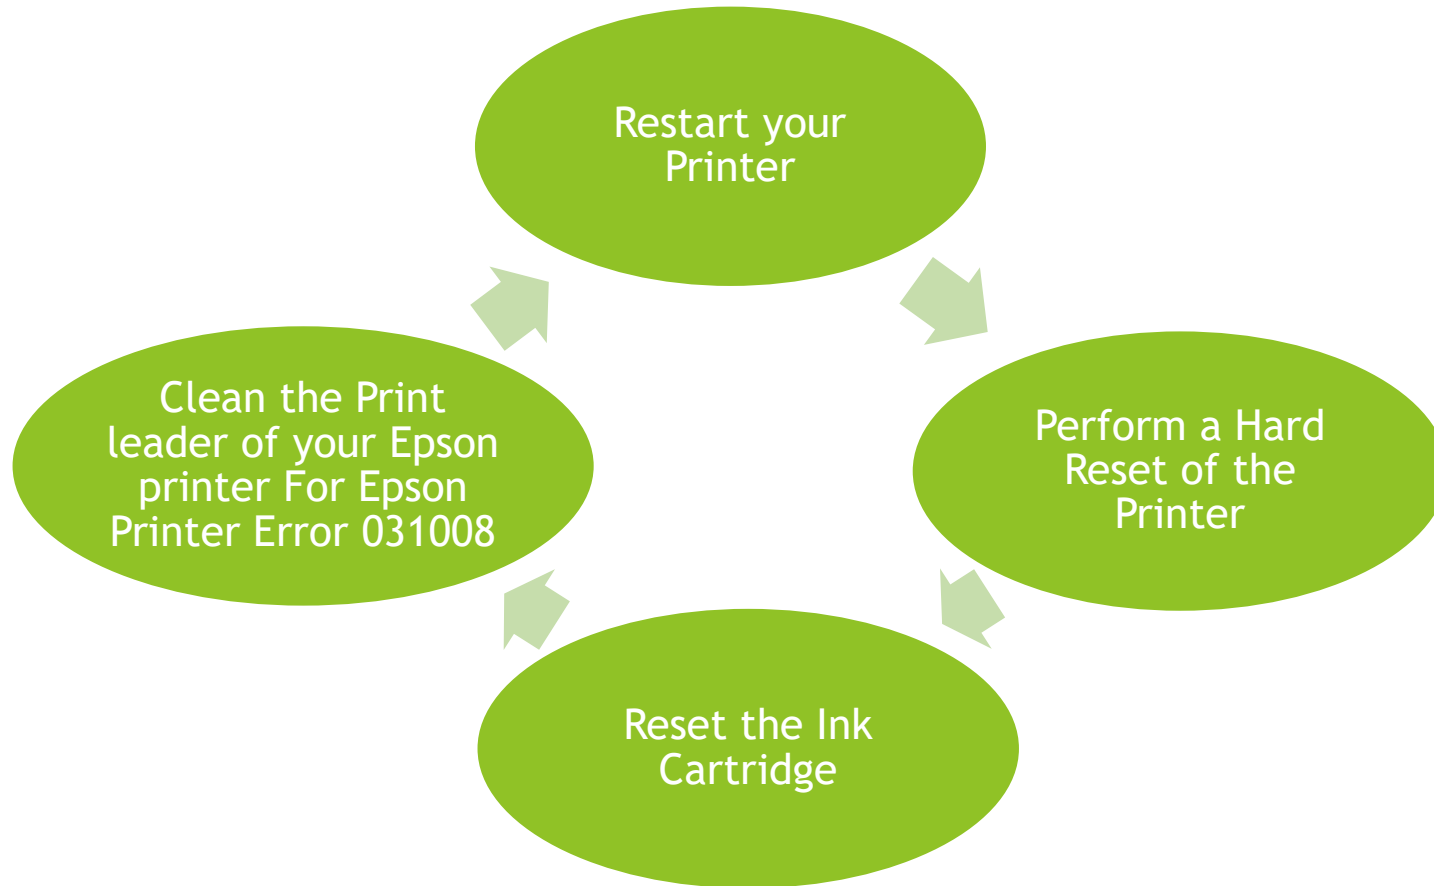

Welcome Here To Resolve Epson Printer Error Code 031008 Dial +1 866-231-0111

How to Fix Epson
Printer Error
031008

How to Fix Epson Printer Error 031008 Code?

CONTACT TO EPSON PRINTER FOR MORE DETAILS

The means recorded above are attempted and tried so you can check out them. Attempt to apply every last one of them cautiously and mindfully. Keep in mind, a minor misstep can harm your Epson printer and you will never again have the option to work with it. For additional questions and updates on printer arrangements, **Dial +1 866-231-0111** do follow our posts routinely.