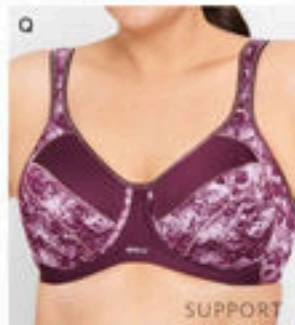

INTIMATES COLLECTION

SUPPORT

G. TRIUMPH TRUE SHAPE SENSATION MINIMISER BRA
Polyamide/elastane/polyester.
Deep Water 12C, D, F, G, 14F,
16C, D, F, G, 20D-G, Smooth Skin
12F, G, 14DD, G, 16DD, F, G,
18C, D, E, F, 20D-E, G, 22E.
Style 21SW 205551 $69.95

H. TRIUMPH TUM-E-LACE PANTY
Polyamide/elastane, Black.
Fresh Powder 12, 14, 16, 18, 20.
Style 21SW 101641 $39.95

I. SLOGGI MAXI BRIEF TWO PACK Cotton/elastane, Black,
Brown/Pink, Pink/Navy, White
12, 14, 16, 18, 20, 22, Teal/Pink
12, 14, 16, 18, Pink/Grey 12,
Fresh Powder 12, 14, 16, 18, 20.
Style 21SW 79225 $29.95

J. BERLEI LIFT & SHAPE BALCONETTE SPACER
Nylon/elastane, Black, Navy,
12D-E, 14-16D-G, 18D-F.
Style 21SW 251311 $59.95

K. BERLEI CLASSIC LACE EMBROIDERED NON-CONTOUR
Polyester/nylon/elastane, Black
12D-F, 14D, DD, F, 16D, DD, F, G,
18D-F, Nude 12D, DD, F, G,
14D-F, 16D, E, G, 18D-F.
Style 21SW 253020 $59.95

L. BERLEI LUMINOUS EMBROIDERED MINIMISER
Nylon/elastane/polyester, Nude 12D;
14DD-F, 16E, F, 18D-E, 20D-F, Teal
12D, DD, 14DD, F, 16DD-F, 18D-E,
20D-F, Black 12F, 14E, F, 16DD-G,
18-20D-F. Style 21SW 225079 $59.95

BERLEI

M. BERLEI LIFT & SHAPE T-SHIRT BRA
Nylon/elastane, Chocolate Print
12F, G, 14E, G, 16E-G, 18D, E-G, 20D-E,
Floral Seal Rocks 12G, 14E, 18D, E, F, 20E,
Japanese Floral 14G, 18E.
Style 21SW 224066 $69.95

N. BERLEI FEMME BRA Polyamide/
elastane, Mulberry 12B-DD, 14B-E,
16B-DD, 18C-E, 20D, DD, Black 12B, C,
14C, D, 16B, D, DD, 18C, DD, E, 20D, DD.
Style 21SW 241012 $69.95

O. BERLEI LUMINOUS SMOOTHING BRA Nylon/elastane, Mulberry
12C-F, 14-16C-G, 18D-F, 20C, D, E,
Black 12-14C-G, 16D-F, 18D, DD, F,
Nude 12D-G, 14C, DD-F,
16D, DD, F, G, 18D, DD, F, 20D, E.
Style 21SW 241022 $59.95