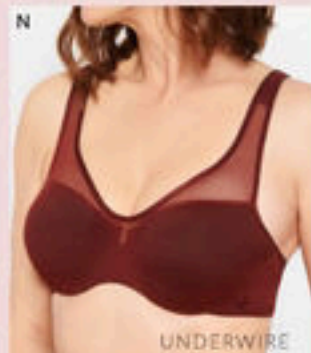

BERLEI

FULL COVERAGE

MINIMISER

LIFT & SHAPE

UNDERWIRE

SMOOTHING BRA

UNDERWIRE

M. BERLEI LIFT & SHAPE T-SHIRT BRA
Nylon/elastane, Chocolate Print
12F, G, 14E, G, 16E-G, 18D, E-G, 20D-E,
Floral Seal Rocks 12G, 14E, 18D, E, F, 20E,
Japanese Floral 14G, 18E.
Style 21SW 224066 \$69.95