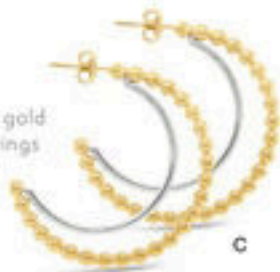

B. SARA SMART TANK
see page 4
Style 21SW 253353 \$69.99

C. BEADED HALF HOOP EARRINGS 18K gold plated stainless steel, Hypo-allergenic stainless steel (Gold/Multi) Style 21SW 253221 \$79.95

D. SARA MERINO SPLICED SWEATER 100% merino. Berry, Gold 1X, 2X, 3X, 4X. Style 21SW 257921 \$129.99

E. SARA LIFT AND SHAPE JEANS Cotton/elastane/mulberry/elastane. Black 20, 22, 24, 26. Light Wash 16, 18, 20, 22, 24, 26. Style 21SW 252357 \$79.99

E

FG

merino
cowl neck
\$99.99

E

18K yellow gold
plated earrings
\$79.95