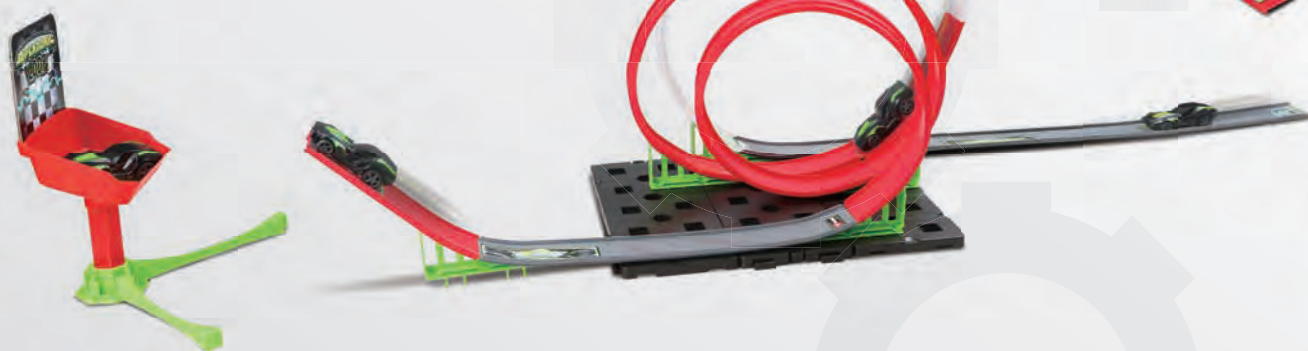

Layout 1

NEW

18 -30533

★ SuperSonic Launch (3-in-1 Playset)

Outer: 6 Pcs.

Layout 2

Layout 3

SUPERSONIC LAUNCH EXTREME LOOP AND JUMP SET. SPEED THROUGH MULTIPLE LOOPS AND TRY TO HIT THE TARGET. TRACK IS RECONFIGURABLE.