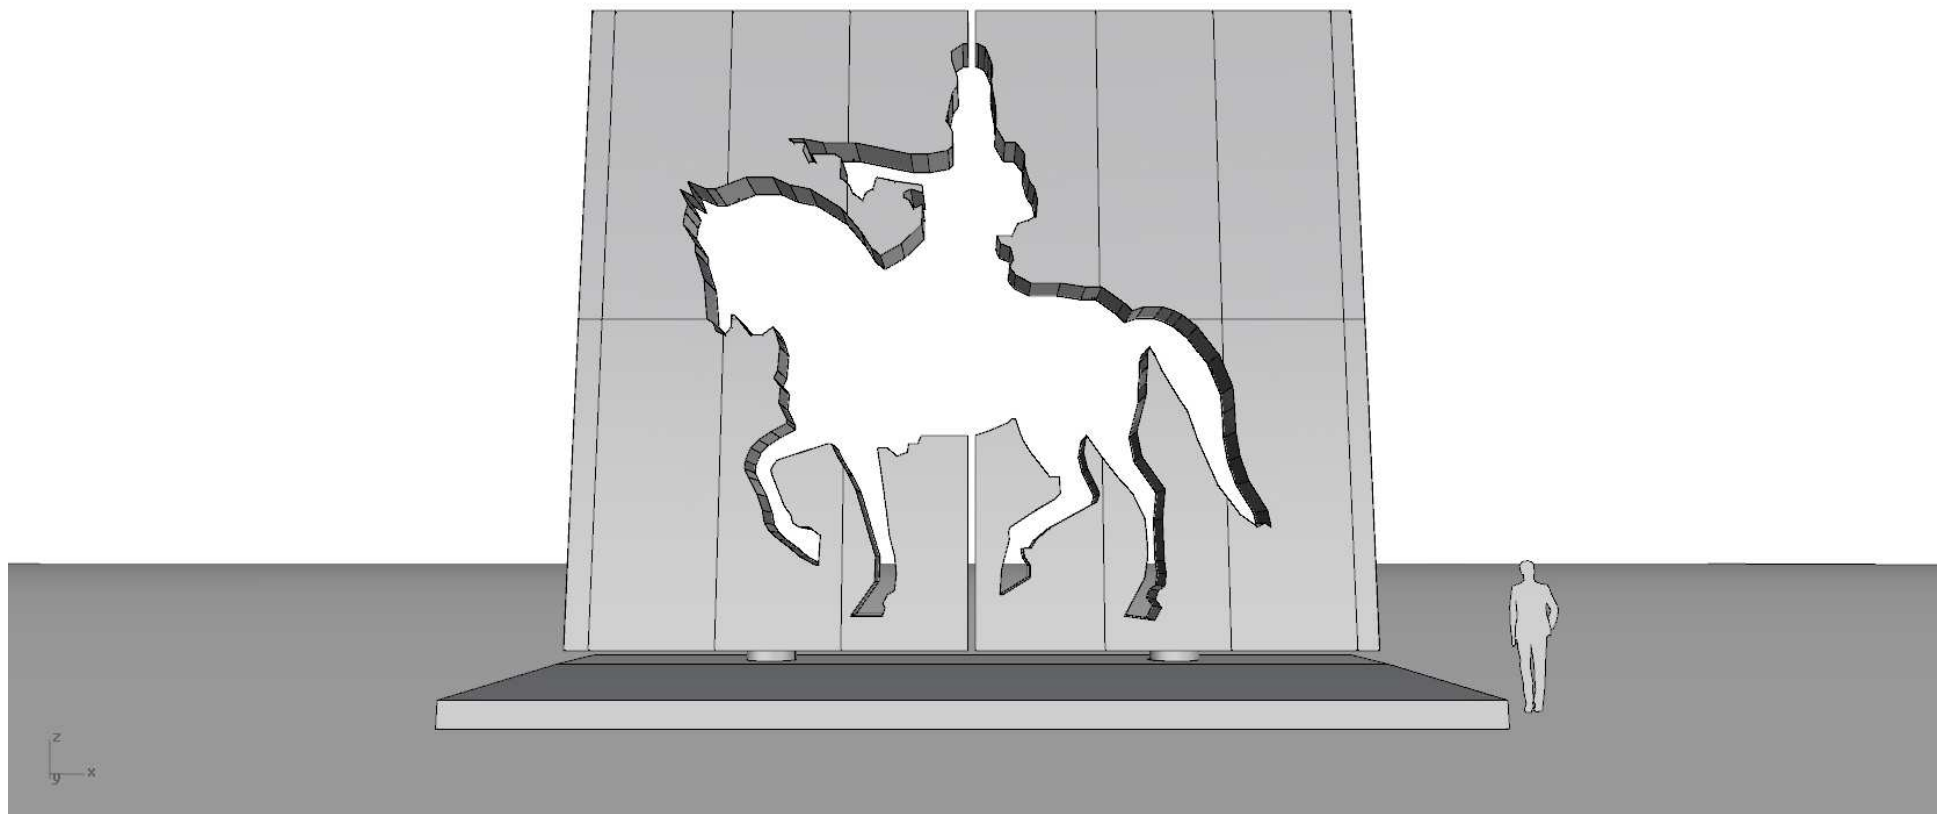

REALIZE

-TRIPOLI TOWN SCULPTURE-

via Donizetti 3, 22060, Figino Serenza, Como – Italy
phone: +39 031 5481104 www.realizesrl.com

PERSPECTIVE VIEW OF THE CLOSED SCULPTURE

PERSPECTIVE VIEW OF THE SCULPTURE DURING OPENING

PERSPECTIVE VIEW OF THE SCULPTURE OPENED

OVERALL DIMENSIONS OF THE SCULPTURE (MM)

FINISHING
HAMMERED POLISHED STAINLESS STEEL

RENDER FINISHING

RENDER FINISHING

RENDER FINISHING