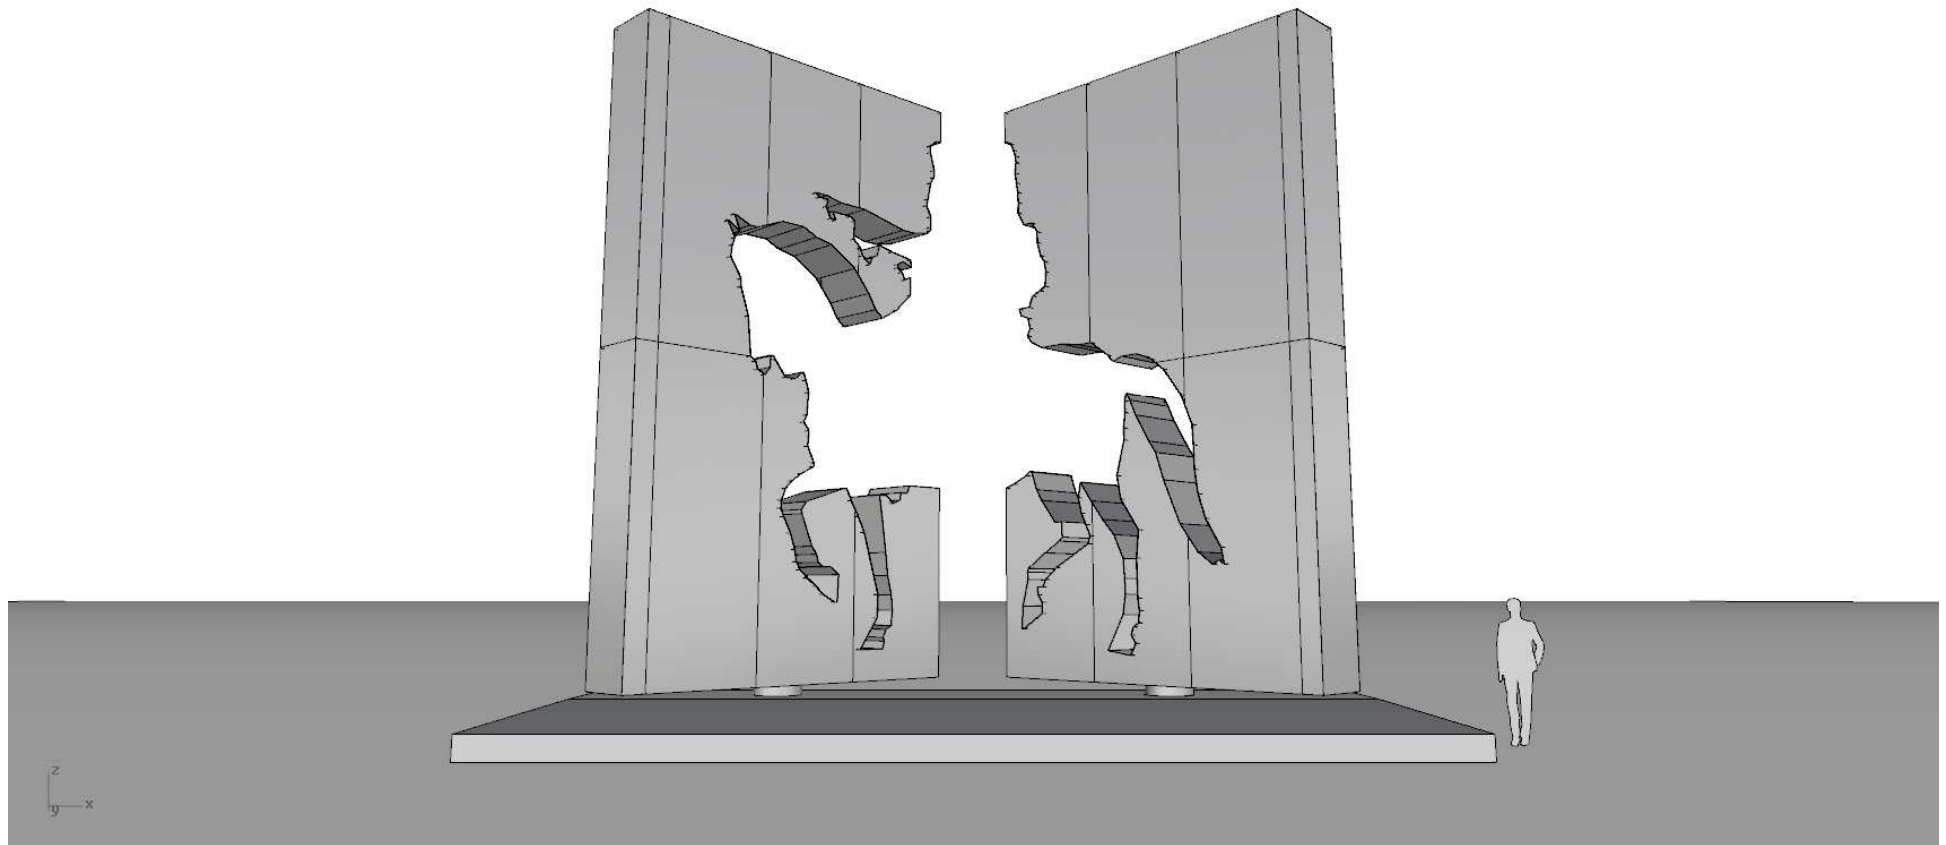

REALIZE

-TRIPOLI TOWN SCULPTURE-

via Donizetti 3, 22060, Figino Serenza, Como – Italy
phone: +39 031 5481104 www.realizesrl.com

PERSPECTIVE VIEW OF THE CLOSED SCULPTURE

PERSPECTIVE VIEW OF THE SCULPTURE DURING OPENING

PERSPECTIVE VIEW OF THE SCULPTURE OPENED

OVERALL DIMENSIONS OF THE SCULPTURE (MM)

FINISHING
HAMMERED POLISHED STAINLESS STEEL

RENDER FINISHING

RENDER FINISHING

RENDER FINISHING