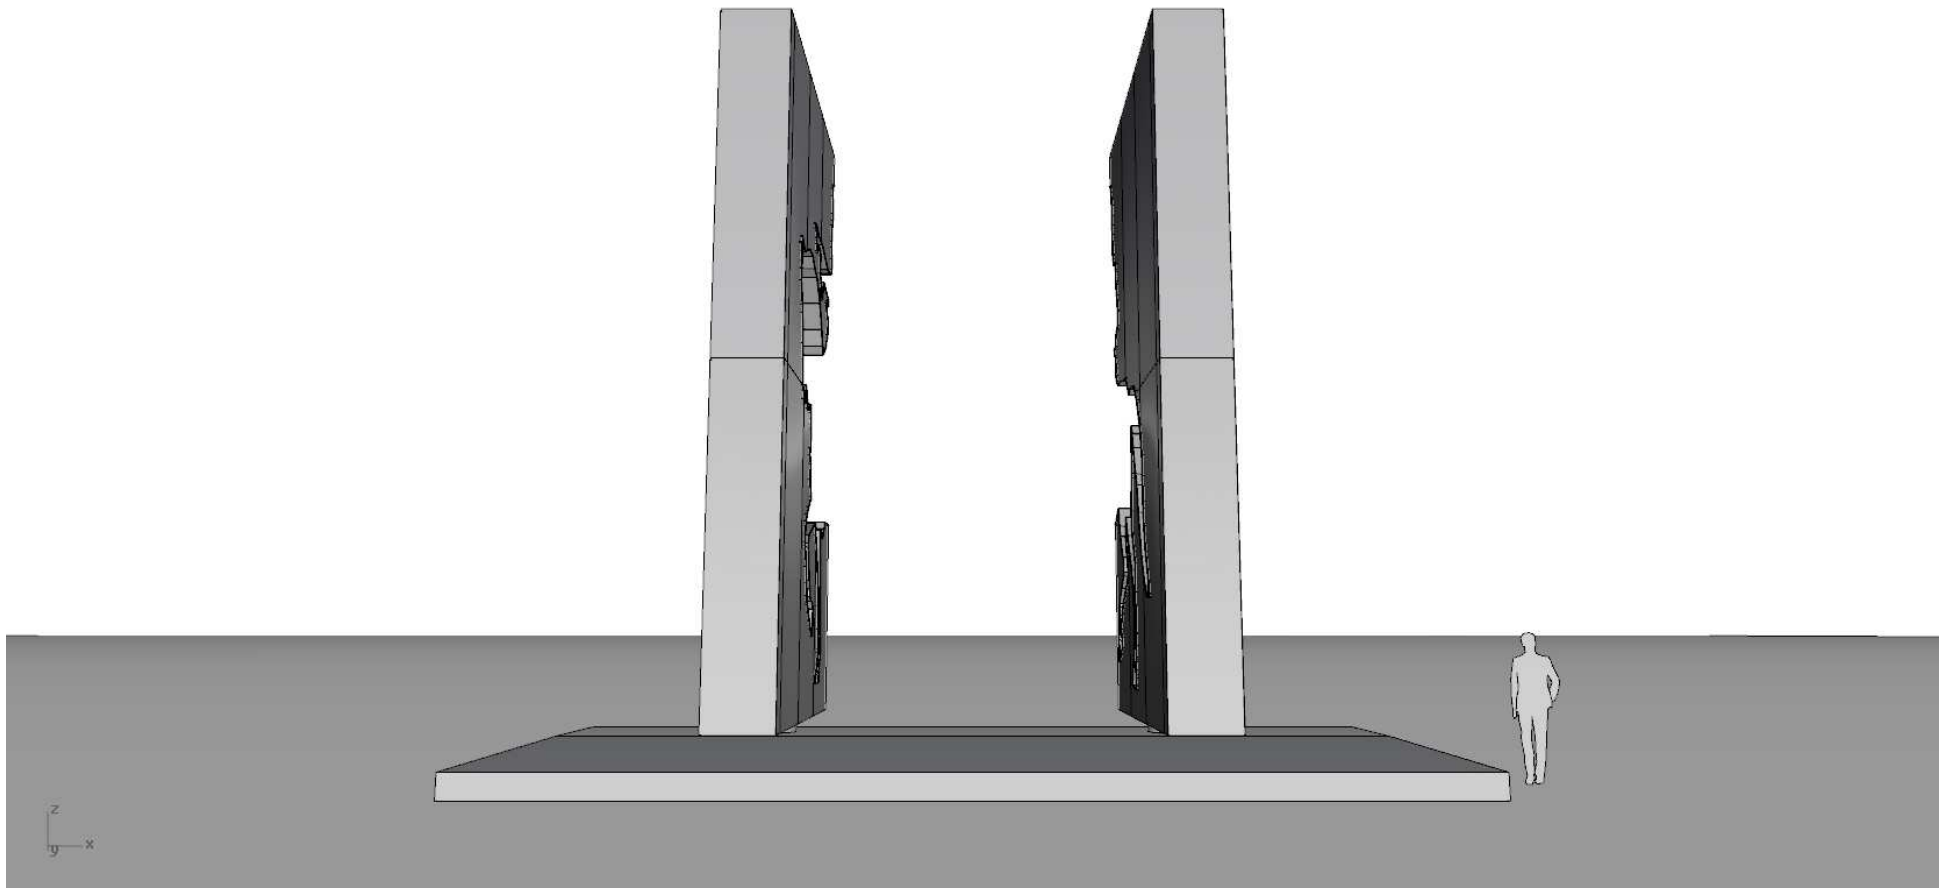

REALIZE

-TRIPOLI TOWN SCULPTURE-

via Donizetti 3, 22060, Figino Serenza, Como – Italy
phone: +39 031 5481104 www.realizesrl.com

PERSPECTIVE VIEW OF THE CLOSED SCULPTURE

PERSPECTIVE VIEW OF THE SCULPTURE DURING OPENING

PERSPECTIVE VIEW OF THE SCULPTURE OPENED

OVERALL DIMENSIONS OF THE SCULPTURE (MM)

FINISHING
HAMMERED POLISHED STAINLESS STEEL

RENDER FINISHING

RENDER FINISHING

RENDER FINISHING