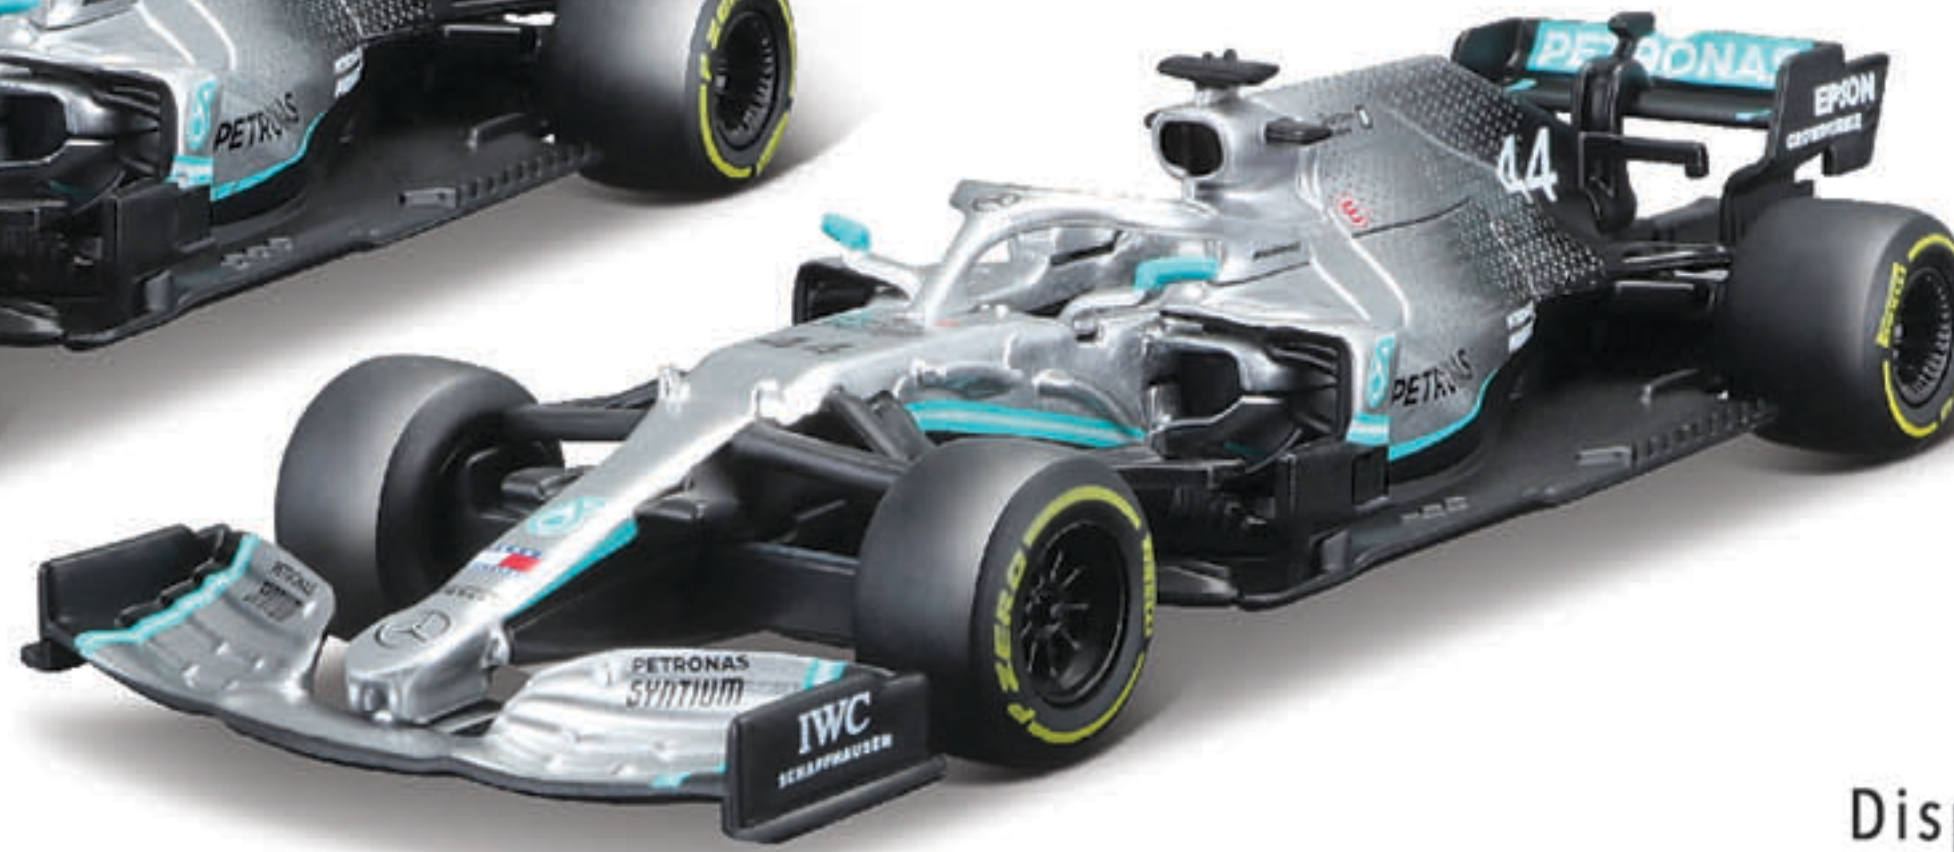

18-38036

MERCEDES-AMG F1 W10 EQ Power+ (2019)

#77 Valtteri Bottas

#44 Lewis Hamilton

Asst. #18-38136
Dispenser (Assortment)
Outer: 48 pcs.

18-38049

MERCEDES-AMG F1 W10 EQ Power+ (2019)

- MERCEDES-AMG Die-Cast Formula Vehicle in 1/43 Scale
- Authentic Race Car and Driver's Helmet Details
- Acrylic Box With Decorative Sleeve