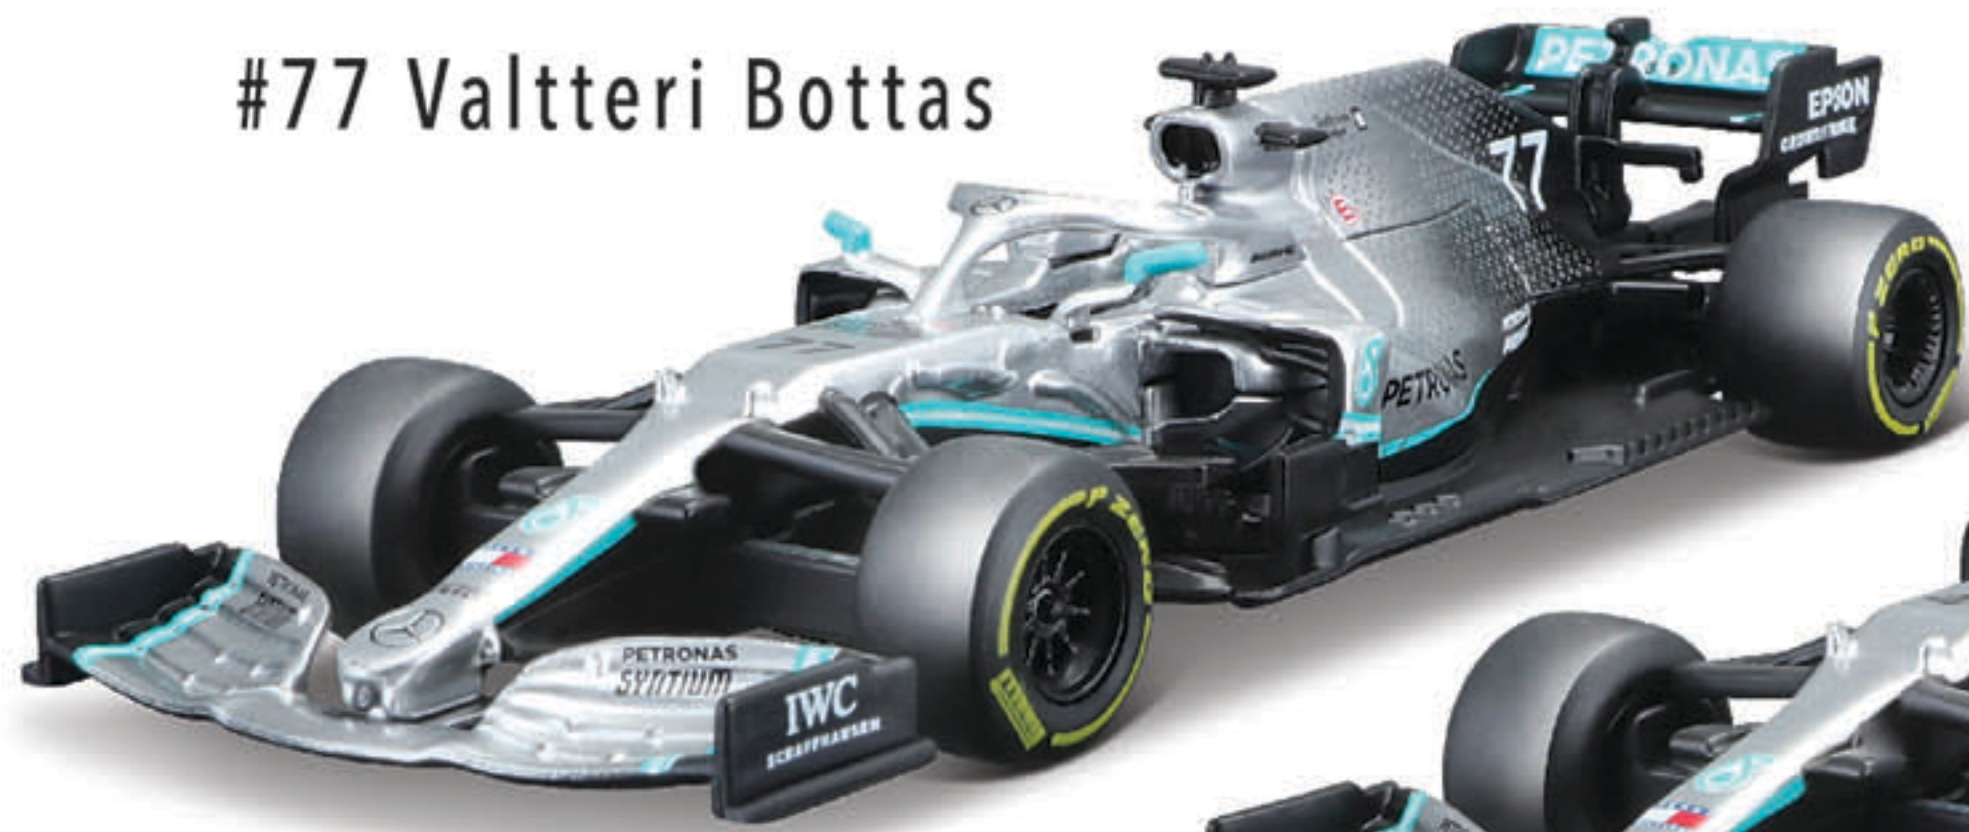

18-38036

MERCEDES-AMG F1 W10 EQ Power+ (2019)

#77 Valtteri Bottas

#44 Lewis Hamilton

Asst. #18-38136
Dispenser (Assortment)
Outer: 48 pcs.

18-38049

MERCEDES-AMG F1 W10 EQ Power+ (2019)

- MERCEDES-AMG Die-Cast Formula Vehicle in 1/43 Scale
- Authentic Race Car and Driver's Helmet Details
- Acrylic Box With Decorative Sleeve