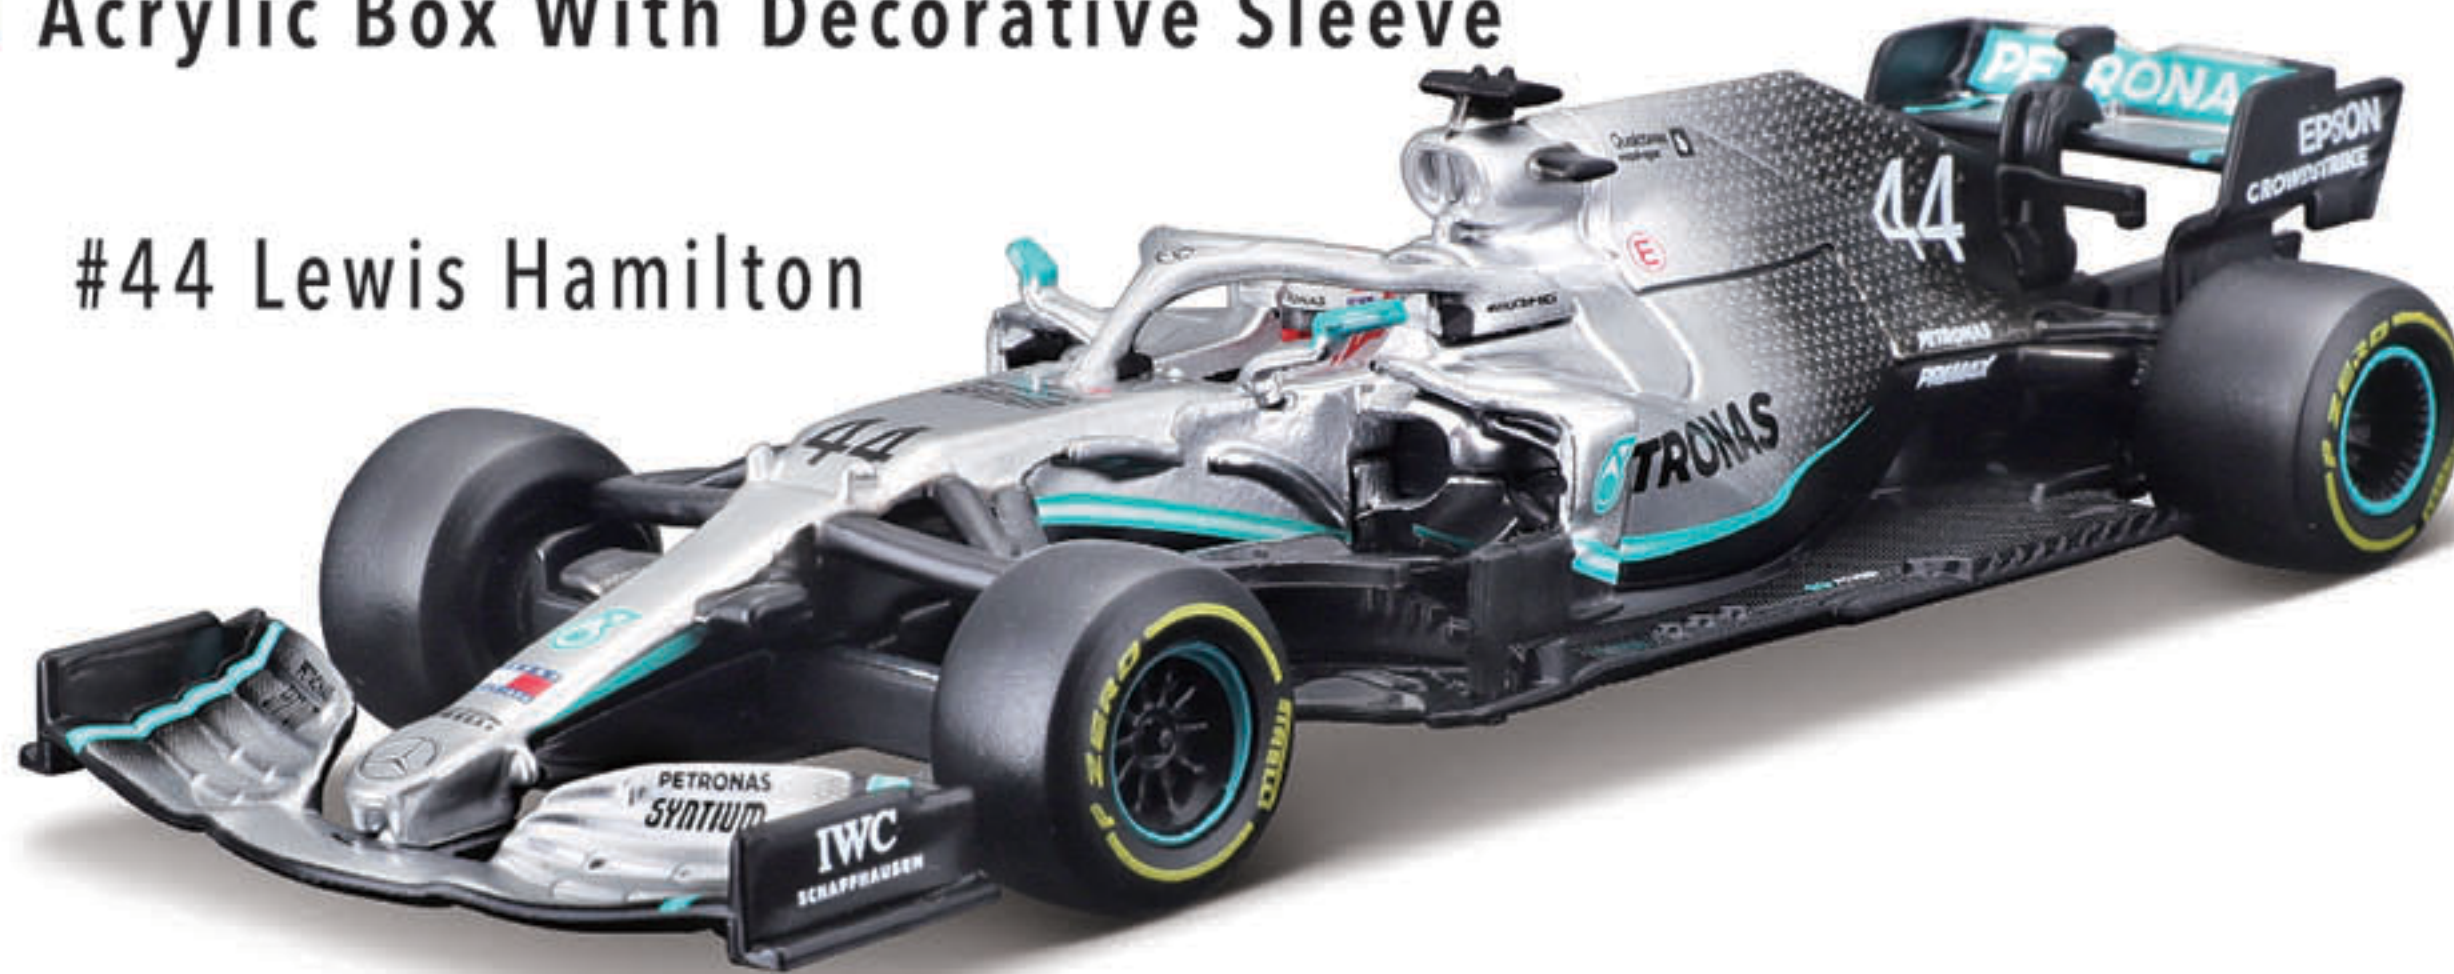

#44 Lewis Hamilton

#18-38049
Outer: 12 pcs.

18-38038