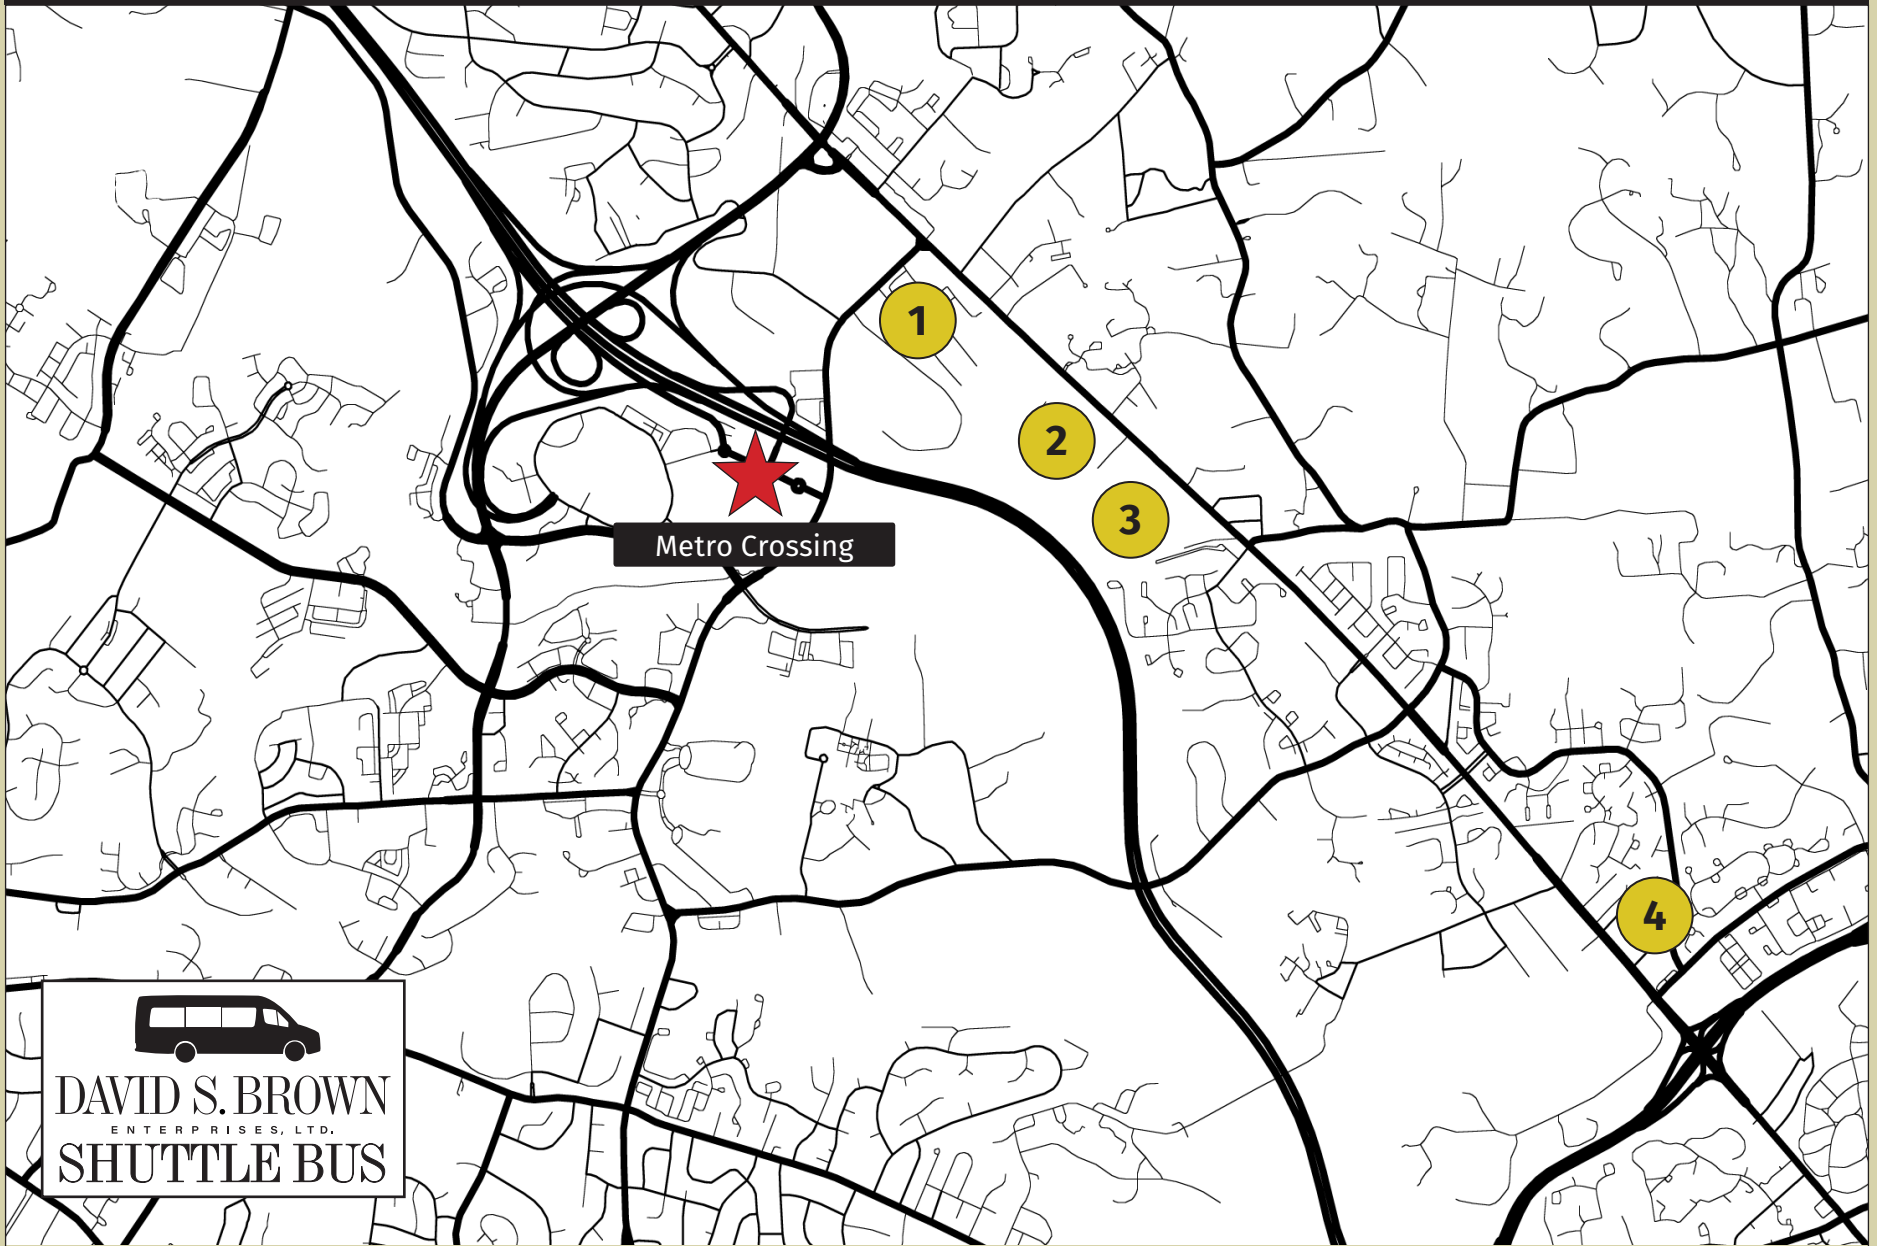

David S. Brown Enterprises Residential Shuttle Bus

1 Foundry Row

2 Walmart

3 Valley Centre

4 Festival at Woodholme