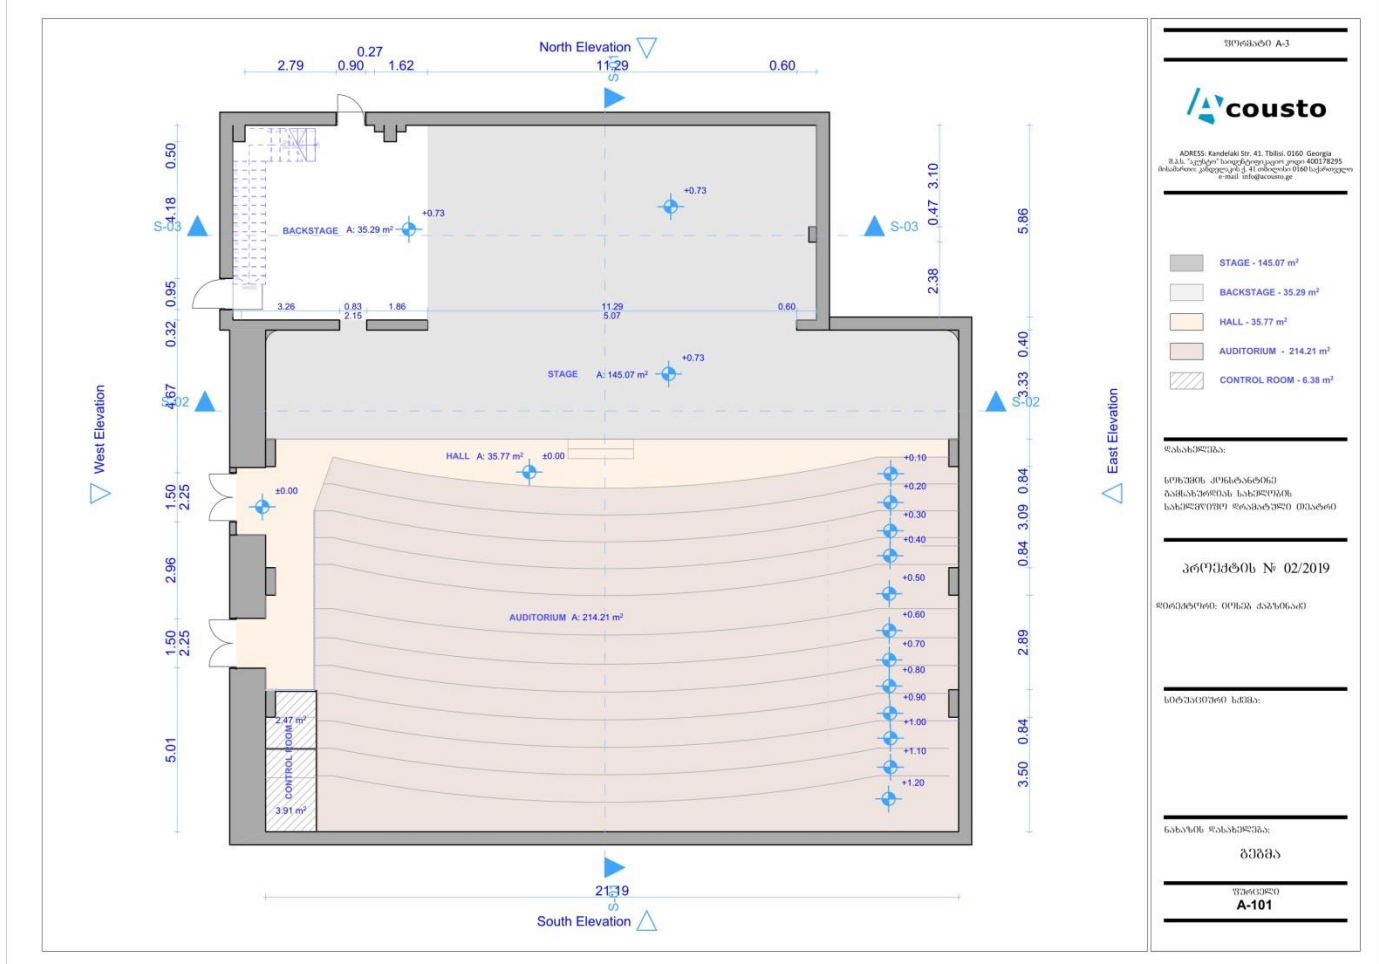

1. Stage

Stage depth	9 m 80 cm
Stage width	10 m 69 m Mirror 21 m
Stage height from the floor to ceiling	6 m 80 cm
Stage height from the floor to usage	6 m 10 m
Stage mirror width	21 m
Stage mirror height	6 m 50 cm
Right pocket of the stage	36 sq. m.
Number of spotlights	3
Stage curtain Yes/No	No

1.1 Stage Plan

2. Hall

Hall	Big stage 252 sq.m
Number of specators in the hall	232
Parterre (number of places)	232

2.2 Hall Plan

2.3 Interior

3. Light

The theater owns the lighting panel: scene DMX512

Address: 68 Dimitri Uznadze Street, Tbilisi. Georgia 0102