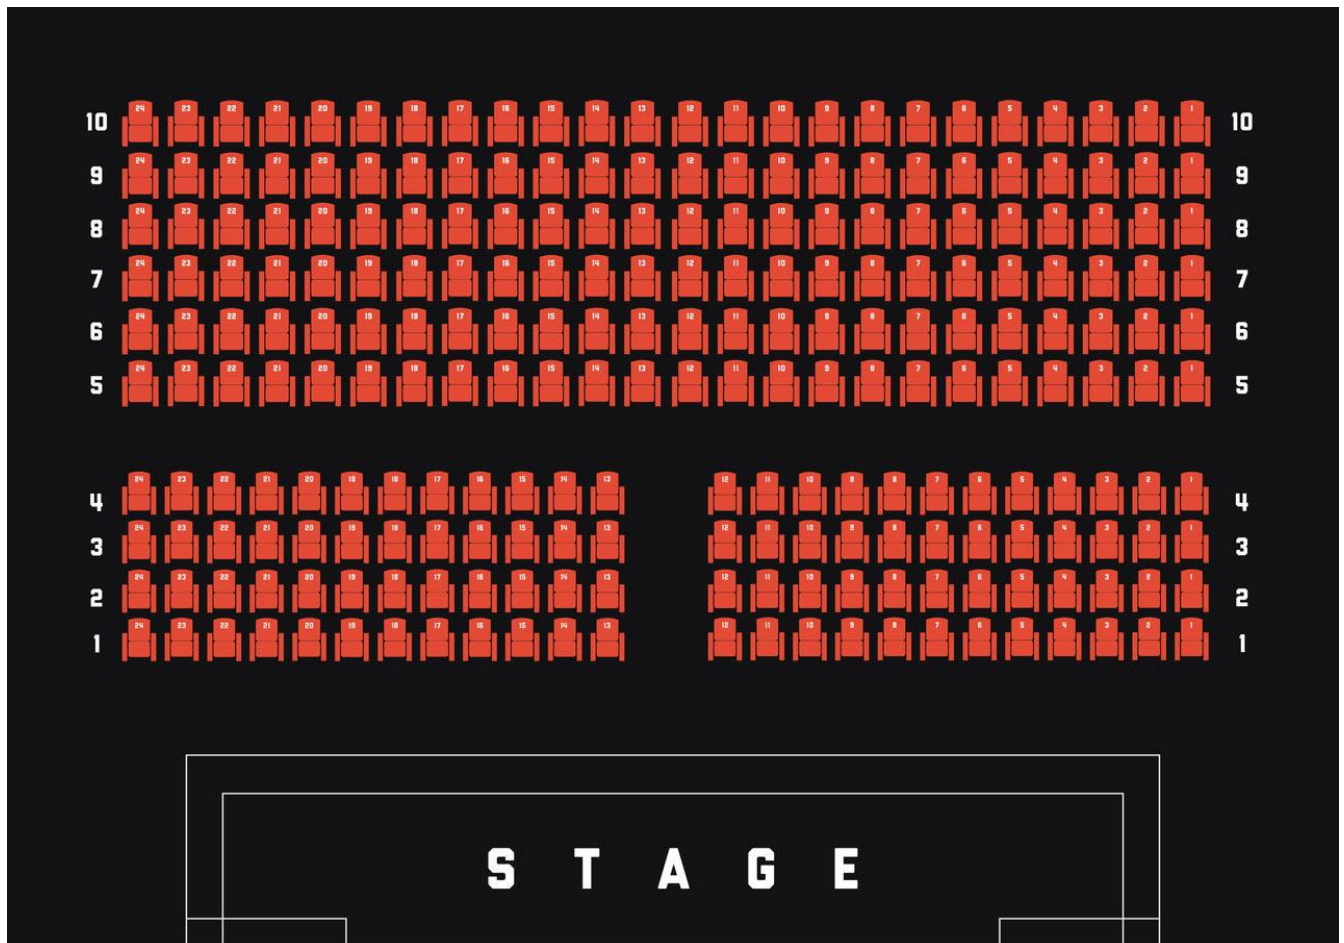

1. Stage

Stage depth	9 m 80 cm
Stage width	10 m 69 m Mirror 21 m
Stage height from the floor to ceiling	6 m 80 cm
Stage height from the floor to usage	6 m 10 m
Stage mirror width	21 m
Stage mirror height	6 m 50 cm
Right pocket of the stage	36 sq. m.
Number of spotlights	3
Stage curtain Yes/No	No

1.1 Stage Plan

2. Hall

Hall	Big stage 252 sq.m
Number of specators in the hall	232
Parterre (number of places)	232

2.2 Hall Plan

2.3 Interior

3. Light

The theater owns the lighting panel: scene DMX512

Address: 68 Dimitri Uznadze Street, Tbilisi. Georgia 0102