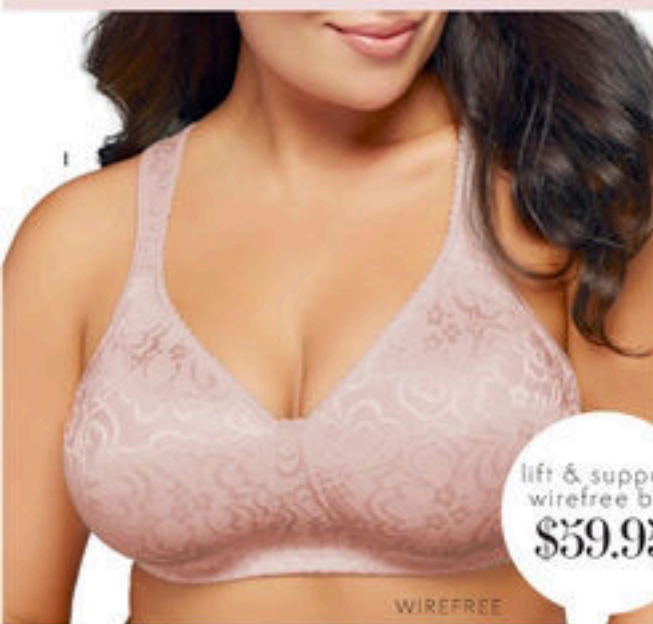

NEW
BRAND

hestia

intimates
COLLECTION

lift & support
wirefree bra
$59.95

WIREFREE