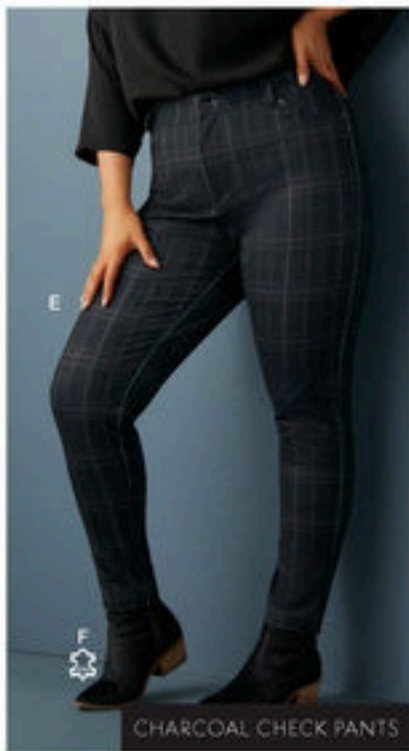

PONTE PERFECTED

6 new ways to put style on par with comfort. $99.99 each