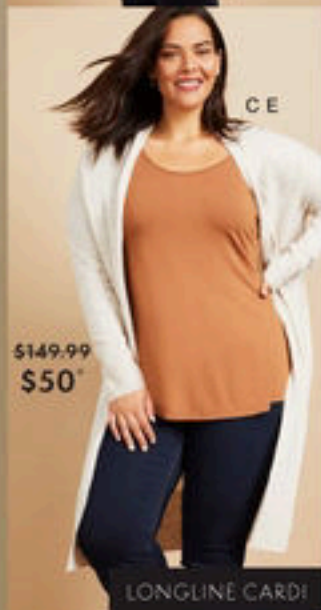

$129.99
$50*

HOODIE

BC

LUXE LAMBSWOOL
NOW $50*
with code YAYWINTER

$149.99
$50*

A. SARA LAMBSWOOL
SIDE BUTTON SWEATER
100% lambswool
Coffee 1X, 2X, 3X, 4X
Style 21SY 241048 $129.99*

B. SARA LAMBSWOOL HOODIE
100% lambswool. Blue Shadow,
Gold Flare 1X, 2X, 3X, 4X
Style 21SY 242165 $129.99*

C. SARA KNIT TANK
Viscose/Alastine
Black, Olive, Taupe
14, 16, 18, 20, 22, 24, 26
Style 21SY 256832 $69.99

D. SARA LAMBSWOOL COLOUR
BLOCK CARDI 100% lambswool
Yellow, Multi 1X, 2X, 3X, 4X
Style 21SY 241046 $149.99*

E. SARA LAMBSWOOL LONGLINE
CARDI 100% lambswool
Black 1X, 2X, 3X, Bronze,
Distressed 1X, 2X, 3X, 4X
Style 21SY 257926 $149.99*

Accessories not available unless stated.

CALL FREE 1800 148 148 ezibuy.com