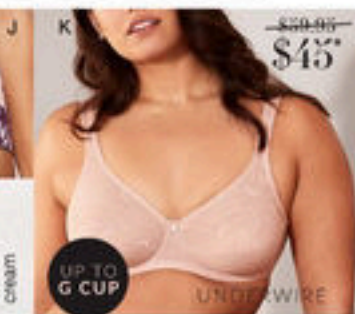

~~\$69.95~~  
**\$49\***

NEW  
BRAND

hestia

intimates  
COLLECTIONlift & support  
wirefree bra  
**\$59.95**

WIREFREE

TWO-PACK BRIEFS

~~\$59.95~~  
**\$45**UP TO  
G CUP

UNDERWIRE