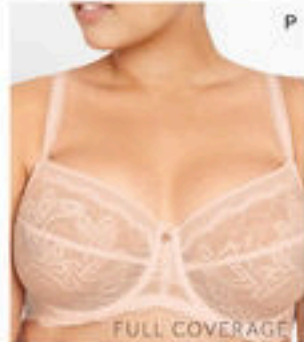

FULL COVERAGE