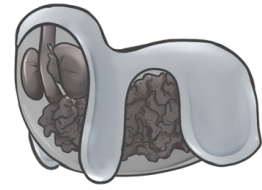

# JELLOGUT TRAITS: ALL

RARITIES: COMMON · UNCOMMON · RARE · LEGENDARY · MUTATION · EVENT

---

BELLY GUTS (REQUIRED)

TRANSPARENT TAIL

SEVERAL ORGANS

PARASITE

BONE TAIL

RIBCAGE

BRAIN

EYEBALLS IN BODY

ORGANS OUTSIDE BODY

**TRAITS: ANCIENTS**

RARITIES: COMMON · UNCOMMON · RARE · LEGENDARY · MUTATION · EVENT

---

**ANCIENT JAW (REQUIRED)**