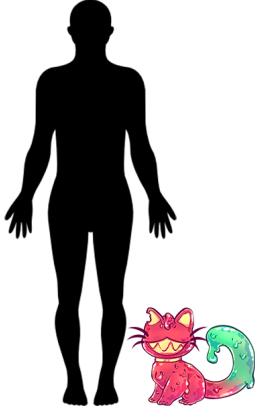

# JELLOCAT TRAITS: SIZES

RARITIES: COMMON · UNCOMMON · RARE · LEGENDARY · MUTATION · EVENT

---

SIT IN HAND (1)

50CM (2)

1M (3)

MICROSCOPIC (4)

ADULT HUMAN (5)