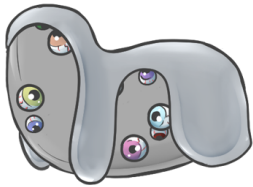

# JELLOGUT TRAITS: ALL

RARITIES: COMMON · UNCOMMON · RARE · LEGENDARY · MUTATION · EVENT

---

BELLY GUTS (REQUIRED)

TRANSPARENT TAIL

SEVERAL ORGANS

PARASITE

BONE TAIL

RIBCAGE

BRAIN

EYEBALLS IN BODY

ORGANS OUTSIDE BODY

**TRAITS: ANCIENTS**

RARITIES: COMMON · UNCOMMON · RARE · LEGENDARY · MUTATION · EVENT

---

**ANCIENT JAW (REQUIRED)**