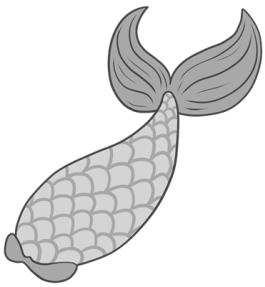

# JELLOCAT TRAITS: TAILS

RARITIES: COMMON · UNCOMMON · RARE · LEGENDARY · MUTATION · EVENT

---

SCORPION

BONE

SHARK

HONEY POT

TRANSPARENT TAIL + BELLY

OBJECT TAIL

MULTIPLE

MERMAID

RATTLE SNAKE

FISH TAIL