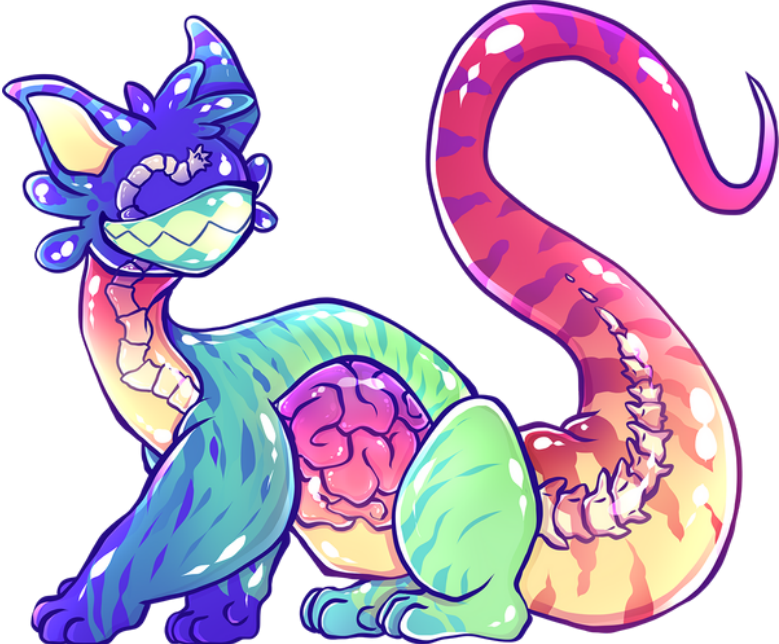

# JELLOCAT TRAITS: SIZES

RARITIES: COMMON · UNCOMMON · RARE · LEGENDARY · MUTATION · EVENT

---

SIT IN HAND (1)

50CM (2)

1M (3)

MICROSCOPIC (4)

ADULT HUMAN (5)

SMALL HOUSE (6)

MOUNTAIN (7)

**TRAITS: JELLOGUTS**

RARITIES: COMMON · UNCOMMON · RARE · LEGENDARY · MUTATION · EVENT

---

# JELLOGUT TRAITS: ALL

RARITIES: COMMON · UNCOMMON · RARE · LEGENDARY · MUTATION · EVENT

---

BELLY GUTS (REQUIRED)

TRANSPARENT TAIL

SEVERAL ORGANS

PARASITE

BONE TAIL