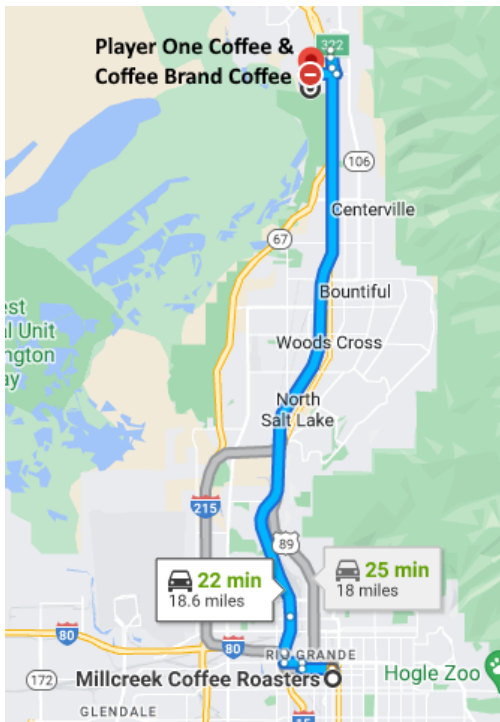

COFFEE BRAND COFFEE, LLC

Entity Number: 12798266-0160
Company Type: LLC - Domestic
Address: 1262 S 650 W STE 1B Farmington, UT 84025
State of Origin:
Registered Agent: CROOK & TAYLOR LAW PLLC
Registered Agent Address:
2150 S 1300 E Ste 500
Salt Lake City, UT 84010
Status: Active
Status: Active as of 04/14/2022
Renew By: 04/30/2023
Status Description: Current
The "Current" status represents that a renewal has been filed, within the most recent renewal period, with the Division of Corporations and Commercial Code.
Employment Verification: Not Registered with Verify Utah
Registration Date: 04/14/2022
Last Renewed: N/A

PLAYER ONE COFFEE, LLC

Company Number 10553283-0160
Status Active
Incorporation Date 10 October 2017 (almost 5 years ago)
Company Type LLC - Domestic
Jurisdiction Utah (US)
Registered Address 1262 S 650 W #1B FARMINGTON, UT 84025
United States
Industry Codes 9999: (North American Industry Classification System 2007)
99: Activities of extraterritorial organizations and bodies (UN ISIC Rev 4)
Agent Name LEGALCORP SOLUTIONS, LLC
Agent Address 299 S MAIN ST STE 1300 Salt Lake City, UT 84111
Directors / Officers LEGALCORP SOLUTIONS, LLC, agent
Registry Page <https://secure.utah.gov/bes/details.h...>

Zack Shutt @ZackShutt
Petter of Dogs, CEO and Founder of @METAPCs biz: zac
Entrepreneur Scottsdale, Arizona metap
Joined April 2018

Player One Coffee
January 5, 2020

Welcome, Zack Shutt!
As of today, Player One Coffee is now owned by Zack Shutt (Zack was previously the Founder of Xidax PCs).
Zack was instrumental in mentoring our team and growing Player One into the brand it is today. We're excited to have his full focus as we take Player One Coffee into 2020 and beyond.
Cheers to great coffee!

MEET THE LEADERSHIP TEAM