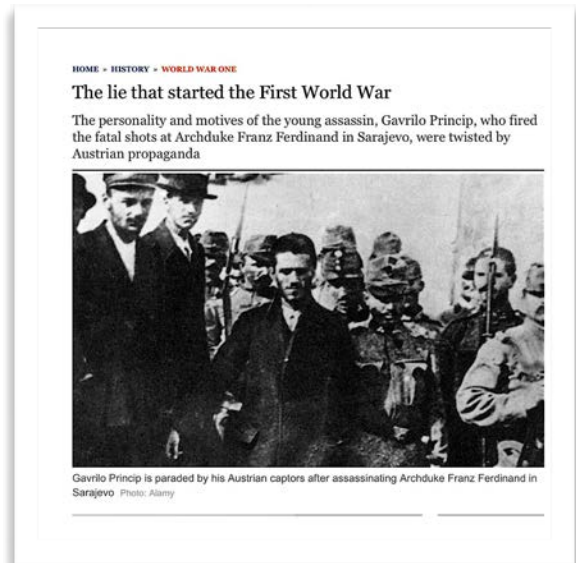

Nixon-related newsprint on windows at Tyrell's warehouse - Nixon was expunged from office due his own conspiracy coverup of Watergate. In S2E9 Tyrell shoots Elliot at their hideaway in front of a window covered in newspapers. An extreme close-up of one of the newspapers shows a header that reads "**Whittier, Calif, Thurs Aug 8, 1974**". This happens to be the exact date **Nixon resigns**, and is the town where Nixon went to school. It is also where the Back to the Future segment of "Enchantment Under the Seas" school scene was filmed. This was watched on TV by young Angela during her mother's pre-funeral. (*Big credit goes to u/aanjheni for this eagle-eye find.*)

Franz Ferdinand map - This unusual historical map is focused on a couple of instances in Price's office. It is symbolic of how **"one little lie"** can drastically change the course of history.

Elliot's Mosaic Artwork - Is it similar to the CIA Building? Or the NSA Building? Other ideas anyone?