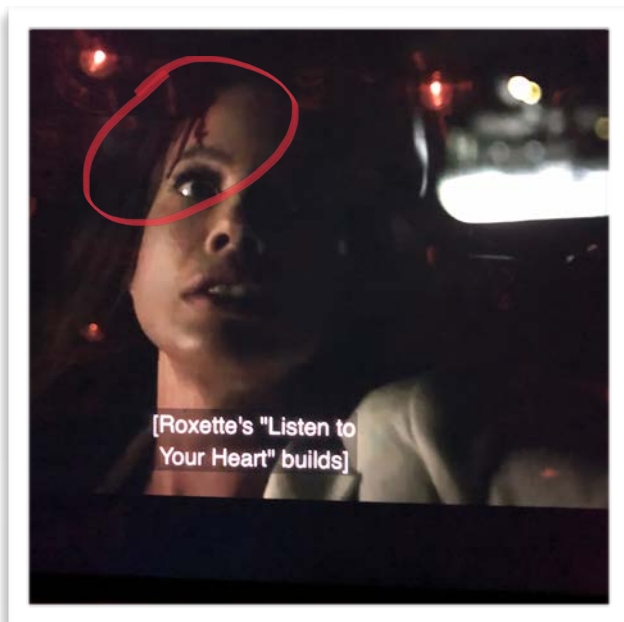

Also, notice location in the head where she is shot. Others in Mr Robot (such as the cubicle guy at Washington Township) seem to get head wounds in the same location as JFK.