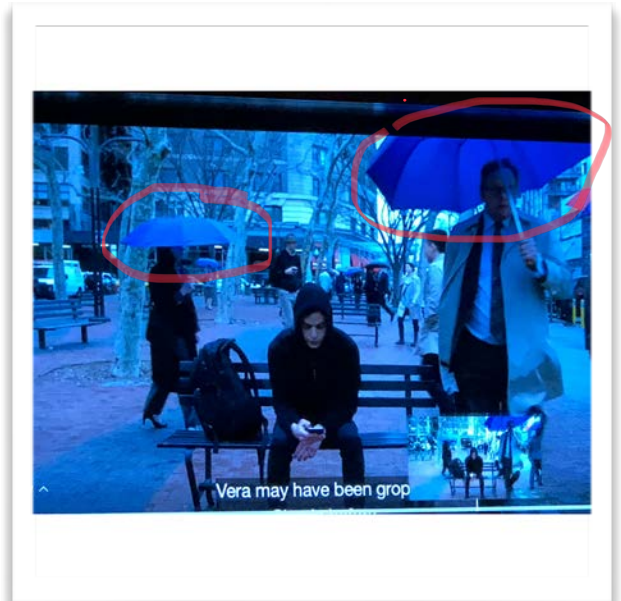

Cement Guy (S2E3) - The Cement Guy that instructs his henchmen to pour concrete down Elliot's throat is a dead ringer for real-life agent Forrest Sorrels. (credit u/xeraph02). Sorrels received the JFK Zapruder videotape and was surreptitiously referenced in the hospital scene in the Mr Robot finale.

One of many photos that were seen around the world of Jackie in her blood stained

Umbrella Man Conspiracy Theory - A prominent JFK assassination conspiracy revolves around the mysterious "Umbrella Man". In S1E1 Elliot sits on park bench and is quickly surrounded by people with blue/red/black umbrellas.

Nixon-related newsprint on windows at Tyrell's warehouse - Nixon was expunged from office due his own conspiracy coverup of Watergate. In S2E9 Tyrell shoots Elliot at their hideaway in front of a window covered in newspapers. An extreme close-up of one of the newspapers shows a header that reads "**Whittier, Calif, Thurs Aug 8, 1974**". This happens to be the exact date **Nixon resigns**, and is the town where Nixon went to school. It is also where the Back to the Future segment of "Enchantment Under the Seas" school scene was filmed. This was watched on TV by young Angela during her mother's pre-funeral. (*Big credit goes to u/aanjheni for this eagle-eye find.*)

Elliot’s CD Graveyard inscribed with Music Titles - Reminiscent of Chelsey Manning’s use of a CD marked “Lady Gaga” to smuggle out the confidential cables through Military security.

Server from first hack “Dulles” server - The server location is identified by Gideon as the “Dulles server.” Allen Dulles was the former CIA director involved in the Warren Commission investigation into JFK’s assassination.