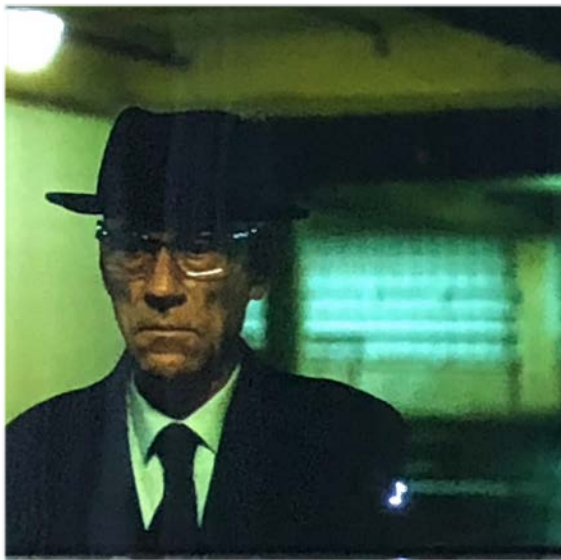

Mr Robot - Part II - More Blurry Truth

By U/Trance15 (Reddit)

Jan. 13, 2019

"What I'm about to tell you is top secret.

A conspiracy bigger than all of us.

There's a powerful group of people out there that are secretly ruling the world."

- Mastermind Elliot S1/E1

PART II - NEW:

Following are additional discovered Easter Eggs to add to my previous 12/28/19 post detailing an overarching theme of Conspiracy Theories/Truth Benders (especially JFK and 9/11) in Mr. Robot. **Please read my original post "The Blurry Truth" on Reddit first to get the base premise, if you haven't already.**

Cement Guy (S2E3) - The Cement Guy that instructs his henchmen to pour concrete down Elliot's throat is a dead ringer for real-life agent Forrest Sorrels. (credit u/xeraph02). Sorrels received the JFK Zapruder videotape and was surreptitiously referenced in the hospital scene in the Mr Robot finale.

One of many photos that were seen around the world of Jackie in her blood stained

Umbrella Man Conspiracy Theory - A prominent JFK assassination conspiracy revolves around the mysterious "Umbrella Man". In S1E1 Elliot sits on park bench and is quickly surrounded by people with blue/red/black umbrellas.