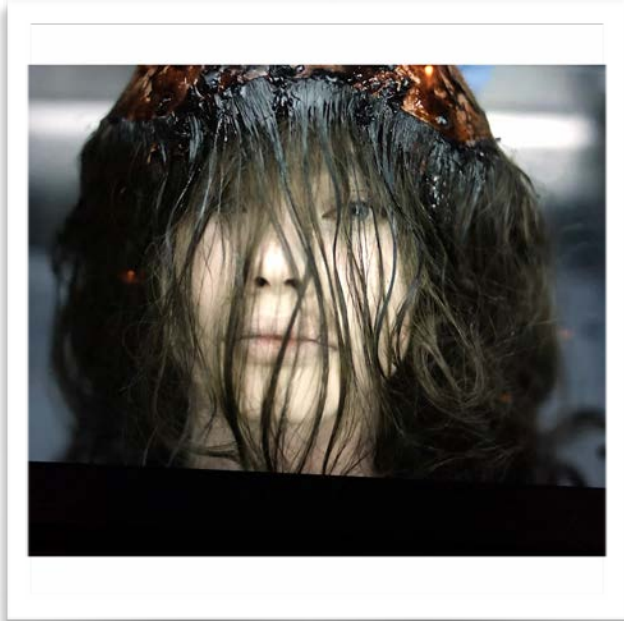

Joanna Autopsy/JFK Autopsy - In S3E2 Joanna Wellick's head is opened up in a grotesque morgue scene, that is reminiscent of JFK's Autopsy photos.