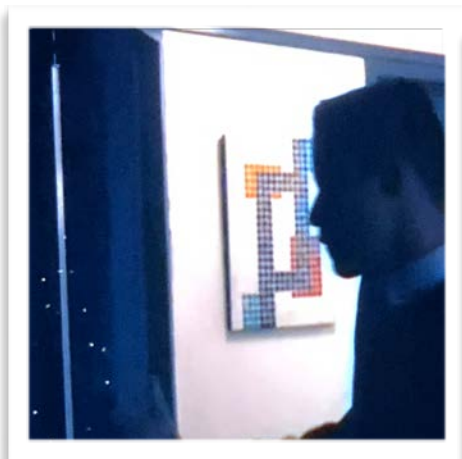

Elliot's Mosaic Artwork - Is it similar to the CIA Building? Or the NSA Building? Other ideas anyone?