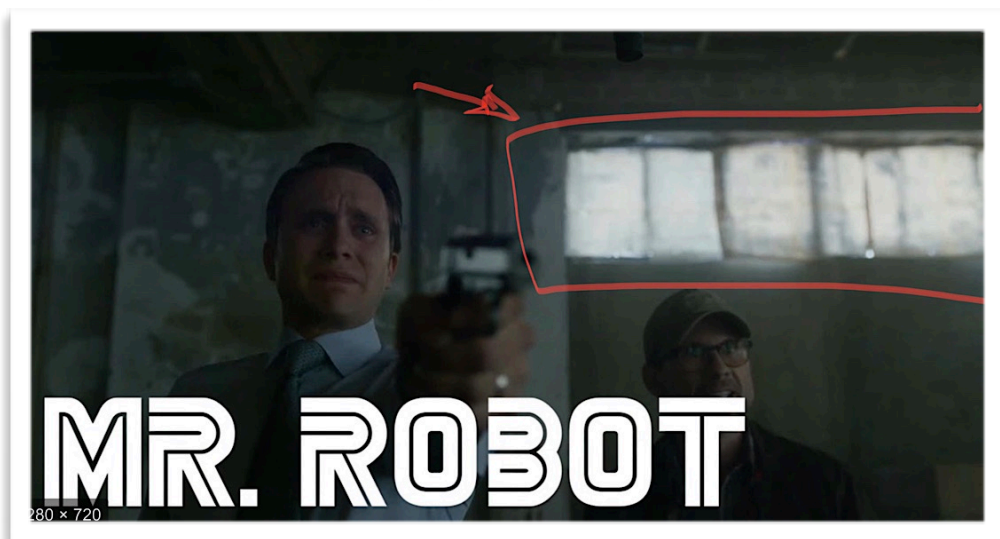

Nixon-related newsprint on windows at Tyrell's warehouse - Nixon was expunged from office due his own conspiracy coverup of Watergate. In S2E9 Tyrell shoots Elliot at their hideaway in front of a window covered in newspapers. An extreme close-up of one of the newspapers shows a header that reads "**Whittier, Calif, Thurs Aug 8, 1974**". This happens to be the exact date **Nixon resigns**, and is the town where Nixon went to school. It is also where the Back to the Future segment of "Enchantment Under the Seas" school scene was filmed. This was watched on TV by young Angela during her mother's pre-funeral. (*Big credit goes to u/aanjheni for this eagle-eye find.*)

AUG 8
1974 What Happened on August 8, 1974

Home / Dates by Year / 1974 / August / 8

Historical Events

Event of Interest

US President Richard Nixon announces he will resign at 12pm the next day

37th US President
Richard Nixon