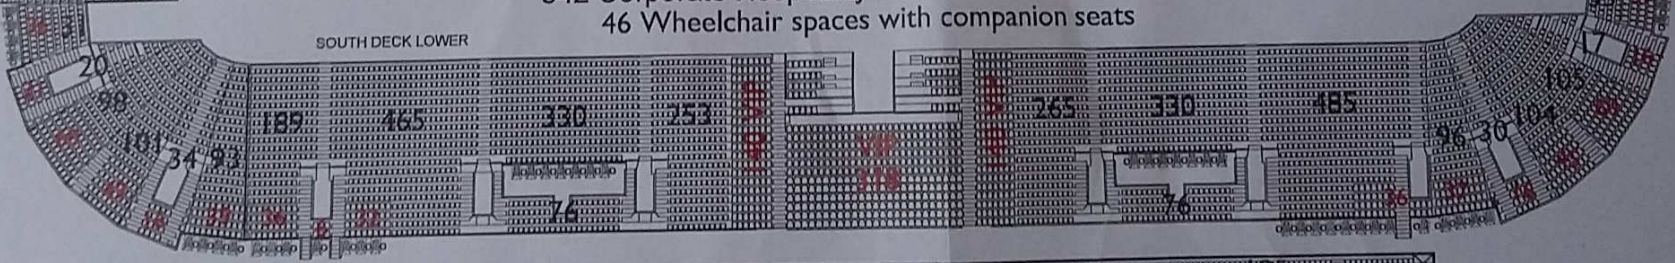

North West  
222 General seats &  
12 Wheelchair  
spaces with  
companion seats

**NORTH STAND**  
6485 General Seats  
& 12 Commentary Seats

**WEST STAND**  
3381 General Seats

**CAPACITY**  
**18614**

Corporate & VIP Seating in Red

+ 41 Wheelchair spaces with companion seats

**EAST STAND**  
2438 General Seats

**SOUTH LOWER**  
3231 General Seats,  
542 Corporate Hospitality Seats & 598 VIP Seats  
46 Wheelchair spaces with companion seats

1080 General seats + 34 Wheelchair spaces with companion seats  
75 Commentary Seats & 112 Press Seats