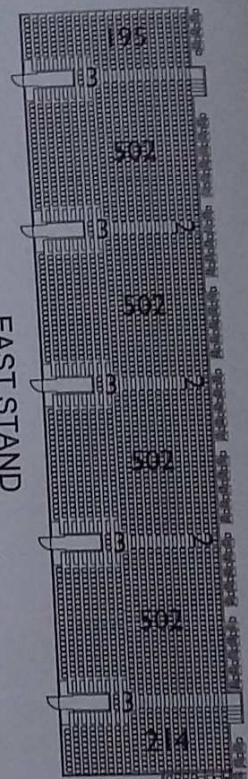

North West  
222 General seats &  
12 Wheelchair  
spaces with  
companion seats

**NORTH STAND**  
6485 General Seats  
& 12 Commentary Seats

**WEST STAND**  
3381 General Seats

**CAPACITY**  
**18614**

Corporate & VIP Seating in Red

+ 41 Wheelchair spaces with companion seats

**EAST STAND**  
2438 General Seats

**SOUTH LOWER**  
3231 General Seats,  
542 Corporate Hospitality Seats & 598 VIP Seats  
46 Wheelchair spaces with companion seats