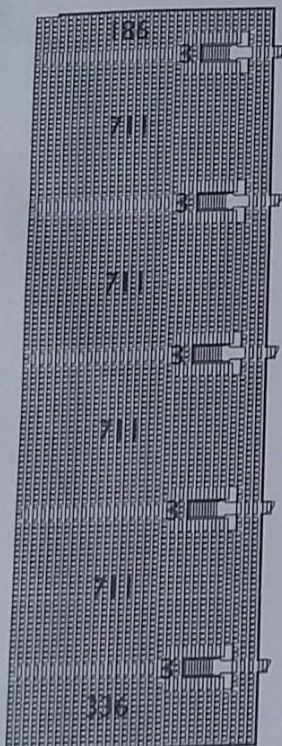

North West  
222 General seats &  
12 Wheelchair  
spaces with  
companion seats

**NORTH STAND**  
6485 General Seats  
& 12 Commentary Seats

**WEST STAND**  
3381 General Seats

**CAPACITY**  
**18614**

Corporate & VIP Seating in Red

+ 41 Wheelchair spaces with companion seats

**EAST STAND**  
2438 General Seats

**SOUTH LOWER**  
3231 General Seats,  
542 Corporate Hospitality Seats & 598 VIP Seats  
46 Wheelchair spaces with companion seats

1080 General seats + 34 Wheelchair spaces with companion seats  
75 Commentary Seats & 112 Press Seats