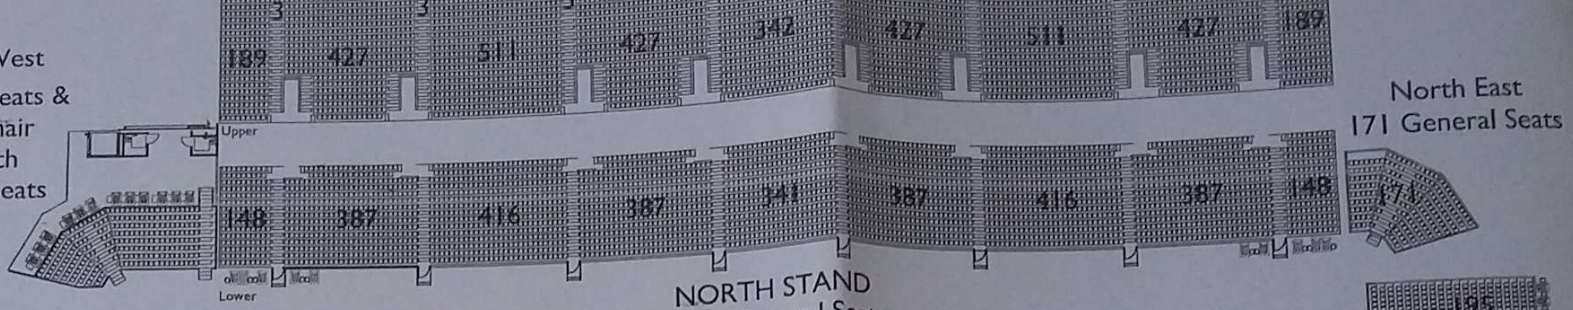

North West  
222 General seats &  
12 Wheelchair  
spaces with  
companion seats

**NORTH STAND**  
6485 General Seats  
& 12 Commentary Seats

**WEST STAND**  
3381 General Seats

**CAPACITY**  
**18614**

Corporate & VIP Seating in Red

+ 41 Wheelchair spaces with companion seats

**EAST STAND**  
2438 General Seats

**SOUTH LOWER**  
3231 General Seats,  
542 Corporate Hospitality Seats & 598 VIP Seats  
46 Wheelchair spaces with companion seats

1080 General seats + 34 Wheelchair spaces with companion seats  
75 Commentary Seats & 112 Press Seats