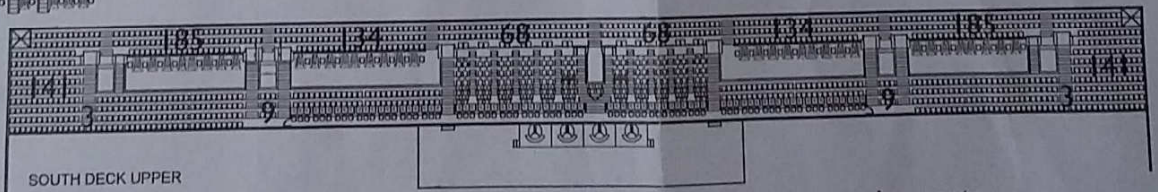

North West  
222 General seats &  
12 Wheelchair  
spaces with  
companion seats

**NORTH STAND**  
6485 General Seats  
& 12 Commentary Seats

**WEST STAND**  
3381 General Seats

**CAPACITY**  
**18614**

Corporate & VIP Seating in Red

+ 41 Wheelchair spaces with companion seats

**EAST STAND**  
2438 General Seats

**SOUTH LOWER**  
3231 General Seats,  
542 Corporate Hospitality Seats & 598 VIP Seats  
46 Wheelchair spaces with companion seats

1080 General seats + 34 Wheelchair spaces with companion seats  
75 Commentary Seats & 112 Press Seats