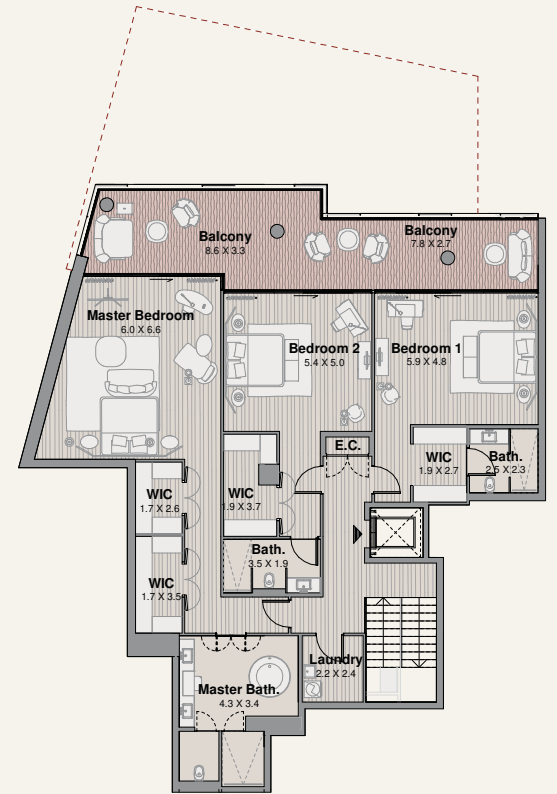

# TYPE 2.A BUILDING 2

FIRST FLOOR

# TYPE 2.B BUILDING 2

GROUND FLOOR

Suite	459 SQM	4949 SQFT
Balcony	167 SQM	1799 SQFT
Total Area	626 SQM	6748 SQFT

# TYPE 2.B BUILDING 2

FIRST FLOOR

## BLOCK 4

FIRST FLOOR