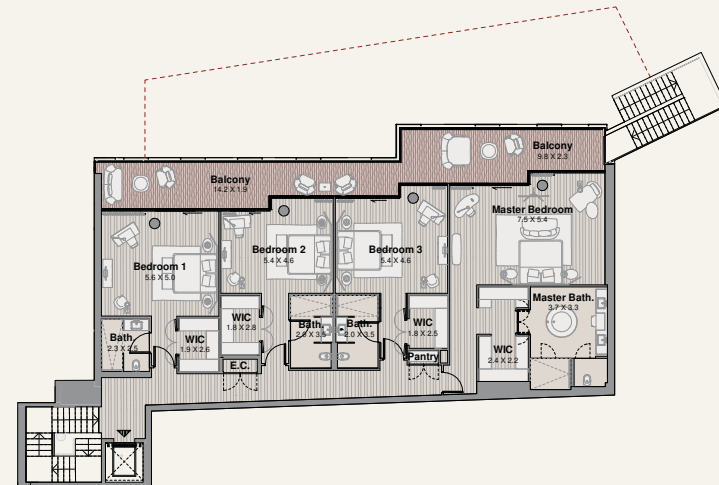

TYPE 4.A

BLOCK 4

FIRST FLOOR