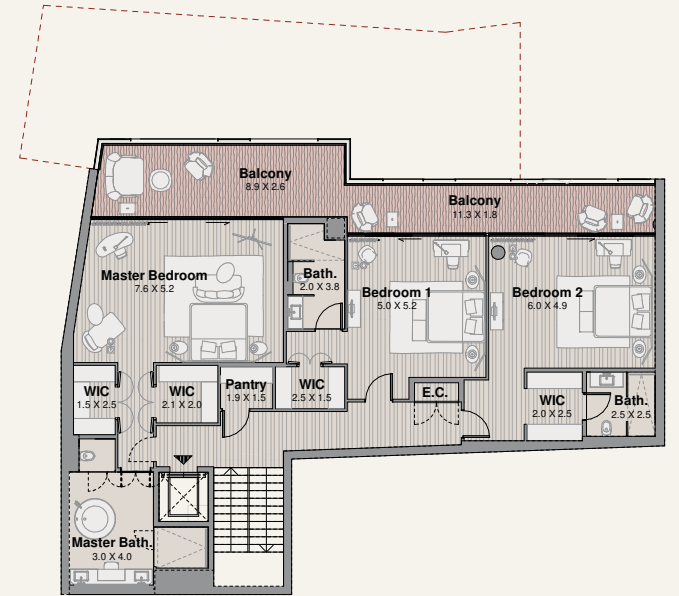

TYPE 3.B BUILDING 3

FIRST FLOOR