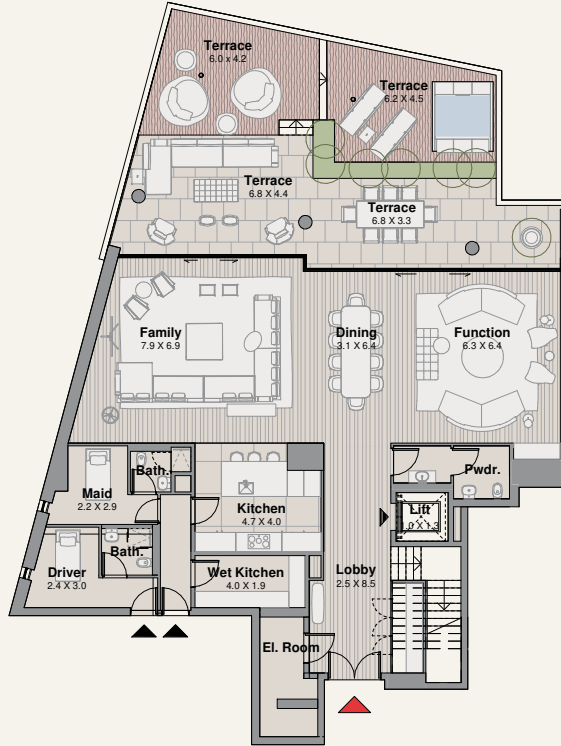

# TYPE 2.A BUILDING 2

FIRST FLOOR

# TYPE 2.B BUILDING 2

GROUND FLOOR

Suite	459 SQM	4949 SQFT
Balcony	167 SQM	1799 SQFT
Total Area	626 SQM	6748 SQFT

# TYPE 2.B BUILDING 2

FIRST FLOOR

## BLOCK 4

FIRST FLOOR