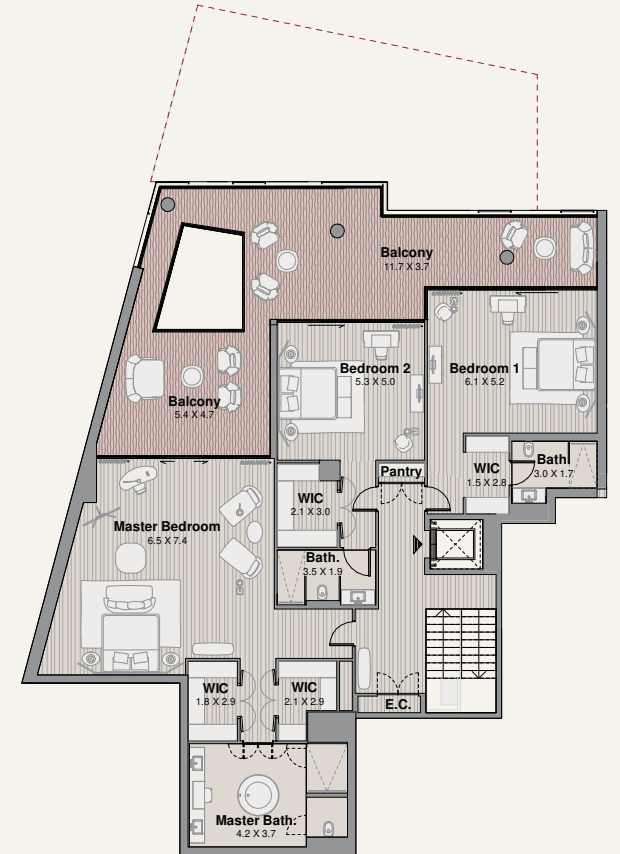

TYPE 4.B BUILDING 4

GROUND FLOOR

Suite	489 SQM	5265 SQFT
Balcony	257 SQM	2772 SQFT
Total Area	746 SQM	8038 SQFT

TYPE 4.B BUILDING 4

FIRST FLOOR