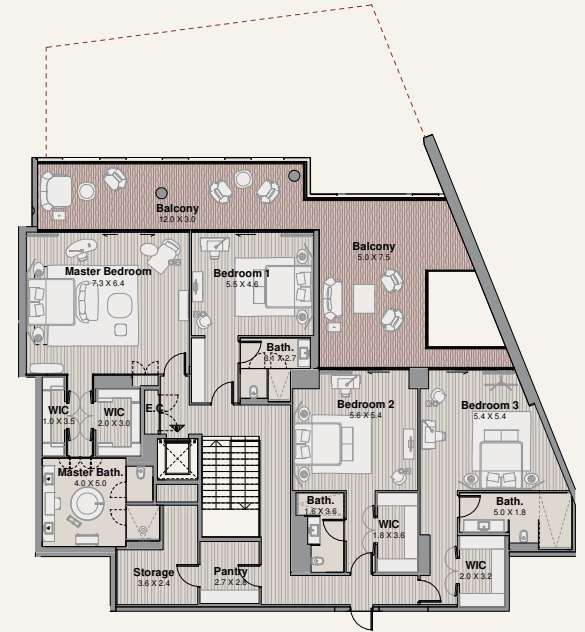

# TYPE 1.A BUILDING 1

GROUND FLOOR

Suite	592 SQM	6377 SQFT
Balcony	254 SQM	2734 SQFT
Total Area	846 SQM	9112 SQFT

# TYPE 1.A BUILDING 1

FIRST FLOOR

# TYPE 1.B BUILDING 1

FIRST FLOOR

## BLOCK 4

FIRST FLOOR