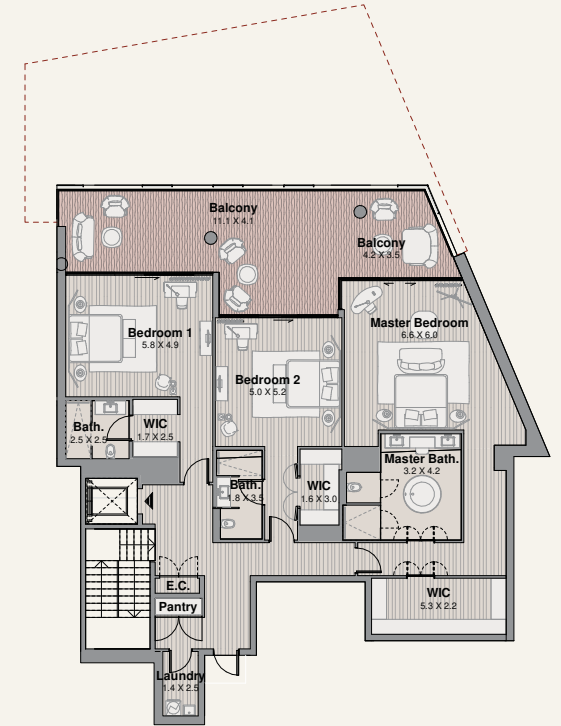

TYPE 3.A BUILDING 3

GROUND FLOOR

Suite	457 SQM	4927 SQFT
Balcony	175 SQM	1885 SQFT
Total Area	632 SQM	6812 SQFT

TYPE 3.A BUILDING 3

FIRST FLOOR