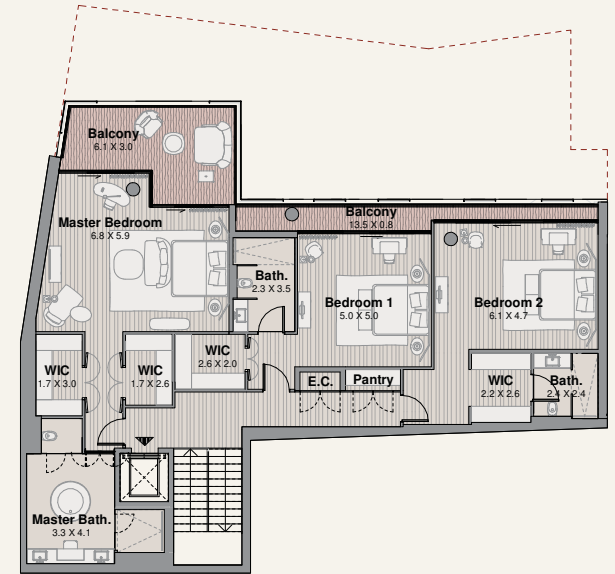

# TYPE 1.A BUILDING 1

FIRST FLOOR

# TYPE 1.B BUILDING 1

GROUND FLOOR

Suite	448 SQM	4822 SQFT
Balcony	212 SQM	2285 SQFT
Total Area	660 SQM	7108 SQFT

# TYPE 1.B BUILDING 1

FIRST FLOOR

## BLOCK 4

FIRST FLOOR