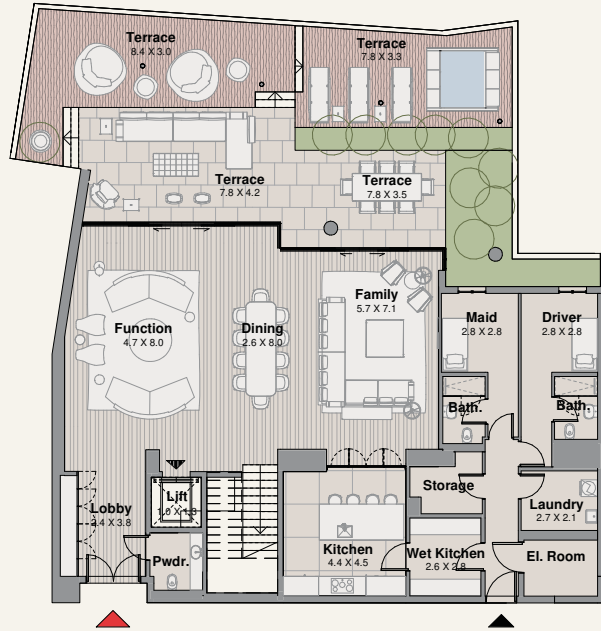

# TYPE 3.B BUILDING 3

GROUND FLOOR

Suite	446 SQM	4808 SQFT
Balcony	185 SQM	1999 SQFT
Total Area	632 SQM	6808 SQFT