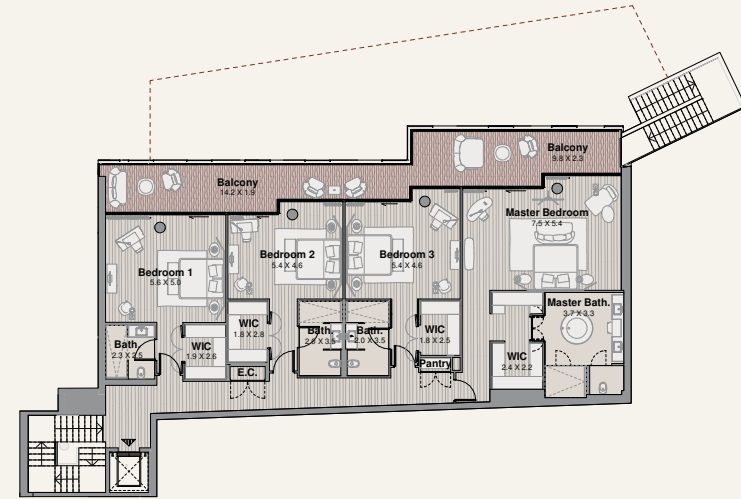

TYPE 2.A BUILDING 2

FIRST FLOOR