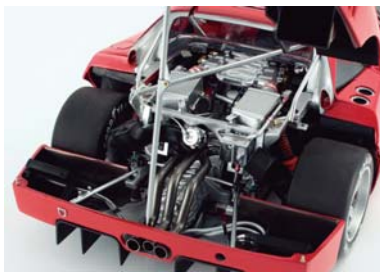

Ferrari

OFFICIAL LICENSED PRODUCT

Subject to Approval