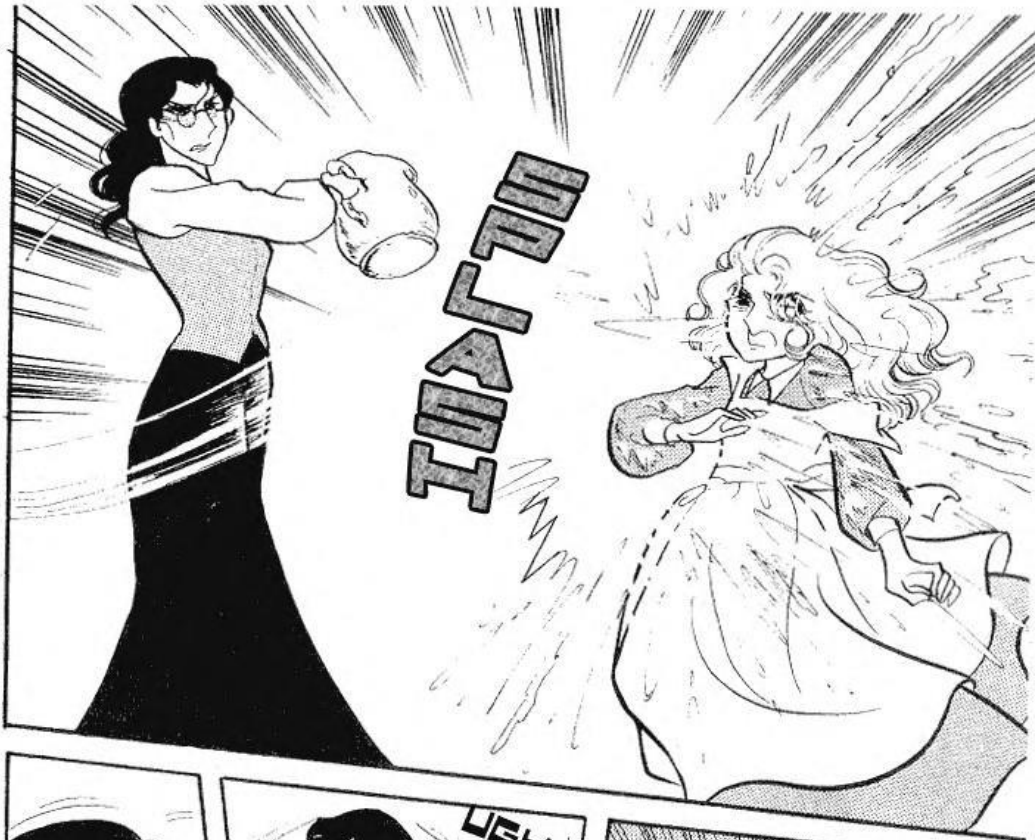

Miuchi Suzue

12

Glass

Mask

Glass Mask
The Flame's Poem - 3

Suzue Miuchi

Scanner: Luchs Translator: Amber
Editor: MikoSerenitatis

SOB