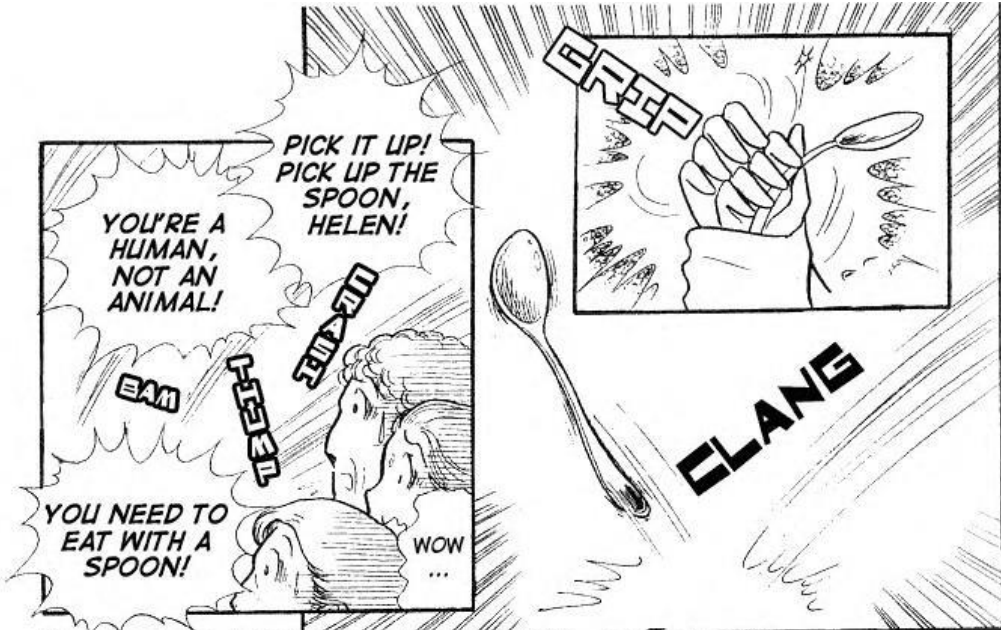

Miuchi Suzue

12

Glass

Mask

Glass Mask
The Flame's Poem - 3

Suzue Miuchi

Scanner: Luchs Translator: Amber
Editor: MikoSerenitatis

SOB