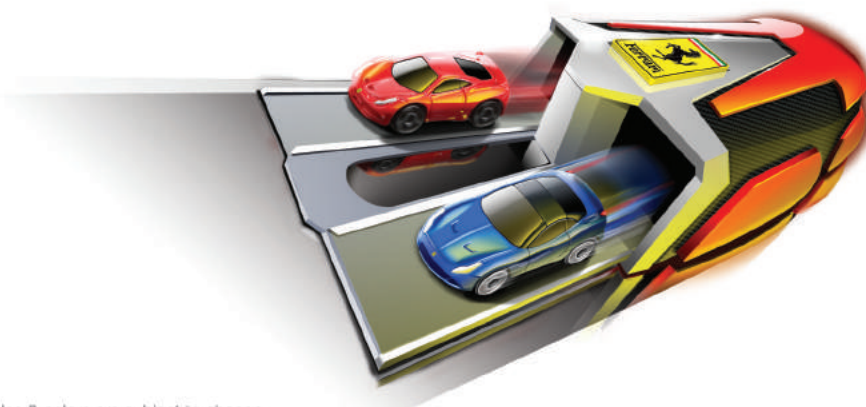

* #18-56302
Outer: 12 pcs.

* Styles & colors are subject to change