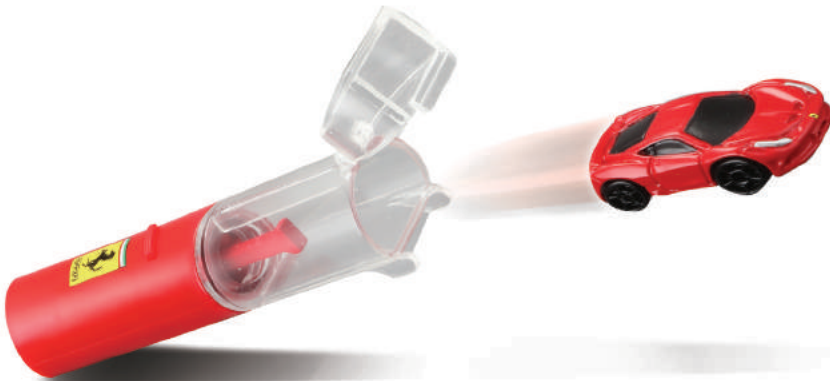

POCKET GARAGE

POCKET GARAGE CAR & LAUNCHER

- INCLUDES 1 LAUNCHER AND POCKET SIZED FERRARI VEHICLE
- PUSH BUTTON LAUNCH SENDS CAR SPEEDING
- NO BATTERIES REQUIRED
- CHOOSE FROM A WIDE SELECTION OF AUTHENTIC FERRARI VEHICLES

NEW

488 GTB DINO 246 GT 250 GTO F12tdf F430

458 SPECIALE FERRARI CALIFORNIA T F50 ENZO FERRARI LAFERRARI

* #18-56301
Outer: 48 pcs.

* #18-56300
Outer: 48 pcs.

POCKET GARAGE DUAL LAUNCHER

- INCLUDES 1 LAUNCHER AND 3 POCKET SIZED FERRARI VEHICLES
- PUSH BUTTON LAUNCH SENDS 2 CARS SPEEDING TO THE FINISH LINE
- NO BATTERIES REQUIRED
- WORKS WITH A WIDE SELECTION OF POCKET GARAGE VEHICLES

NEW

* #18-56302
Outer: 12 pcs.

* Styles & colors are subject to change