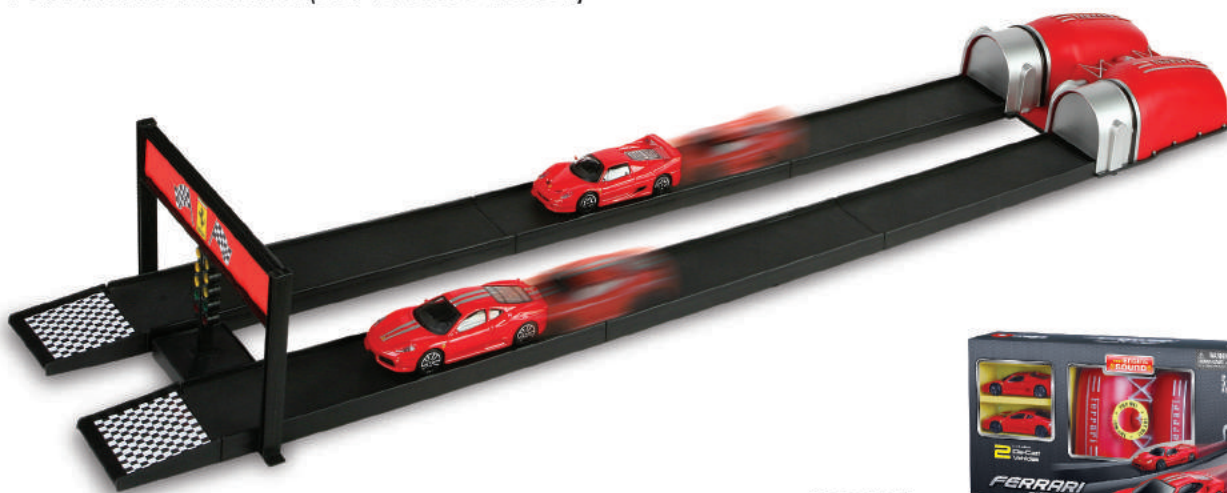

HAULER

- 1 FERRARI DIE-CAST VEHICLE IN 1/43 SCALE
- RACING TRAILER WITH OPENING TAILGATE / RAMP AND SIDE PANEL
- 6 ACCESSORIES

#18-31202
Outer: 4 pcs.

CUBE LIGHT and ((SOUND))

- 1 FERRARI DIE-CAST VEHICLE IN 1/43 SCALE
- REALISTIC ENGINE SOUNDS
- WORKING LIGHTS
- EASILY STORE AND CARRY
- CONNECT PLAYSETS WITH INCLUDED TRACK
- CUBE USES 2 X AAA BATTERIES INCLUDED

#18-31201
Outer: 4 pcs.

LAUNCHER

- 2 FERRARI DIE-CAST VEHICLES IN 1/43 SCALE
- PUSH BUTTON LAUNCH WITH REALISTIC ENGINE SOUND
- LAUNCHER USES 3 X AG13 BUTTON CELLS INCLUDED
- 8 TRACK PIECES ARE INCLUDED
- REALISTIC FERRARI ENGINE SHAPE
- 1 QUALIFIER FINISH LINE (ATTACHES TO TRACK)