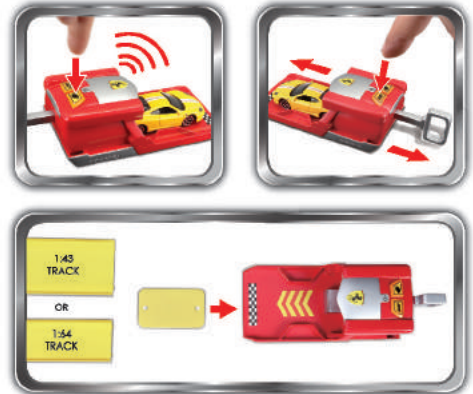

#18-56095
Outer: 12 pcs.