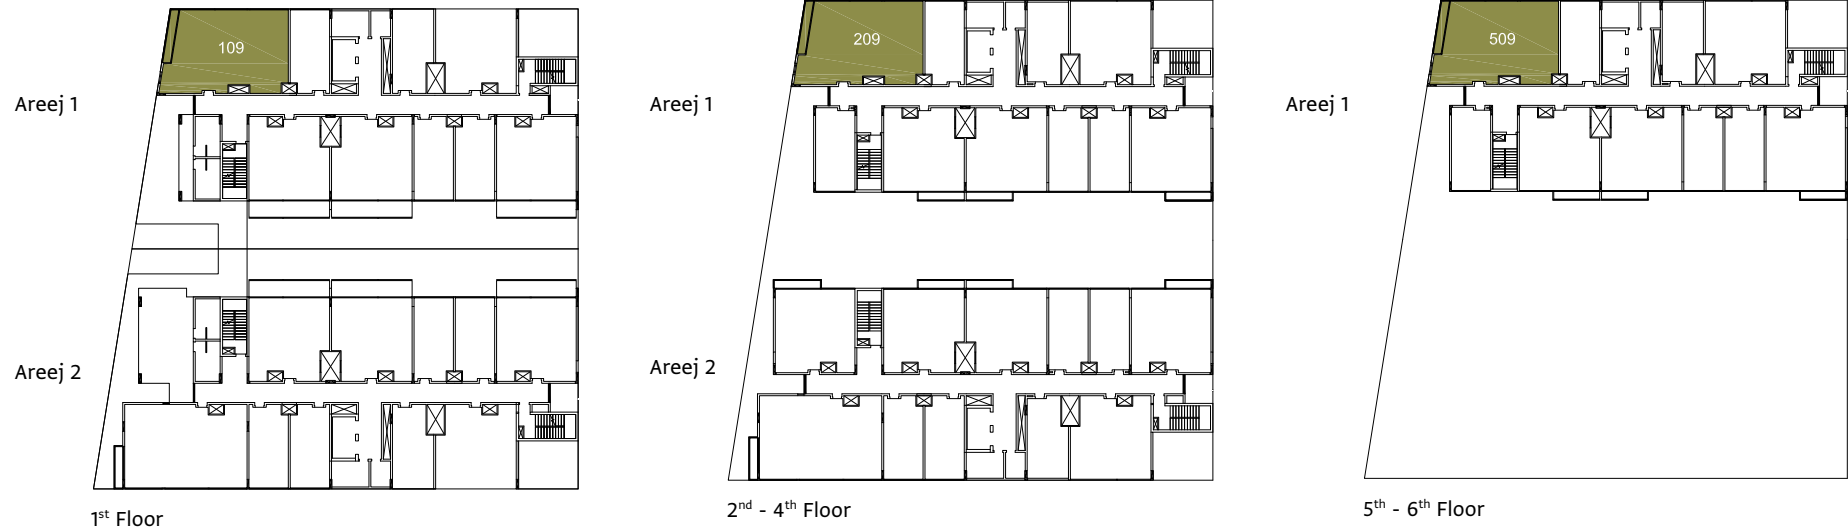

# 1 Bedroom Type C

# 1 Bedroom Type C 1 Bed + 1.5 Bath Total Area: 858 sqft

2 Bedroom Type A

2 Bedroom Type A  
 2 Bed + 2.5 Bath  
 Total Area: 1,236 sqft

# 2 Bedroom Type B

2 Bedroom Type B  
 2 Bed + 2.5 Bath  
 Total Area: 1,286 sqft