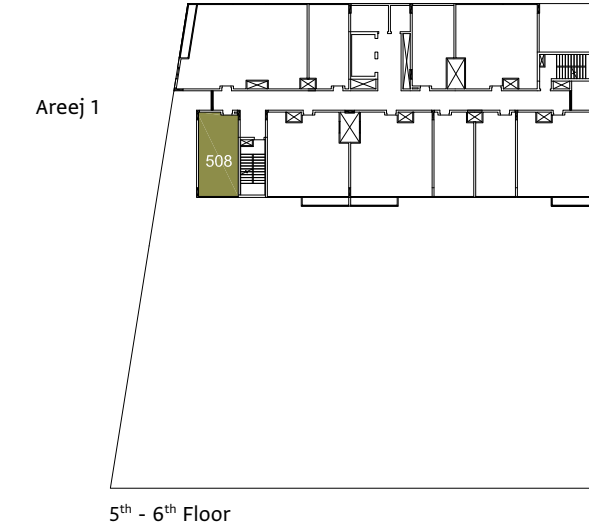

# Studio Type A Total Area: 402 sqft

# Studio Type B Total Area: 426 sqft