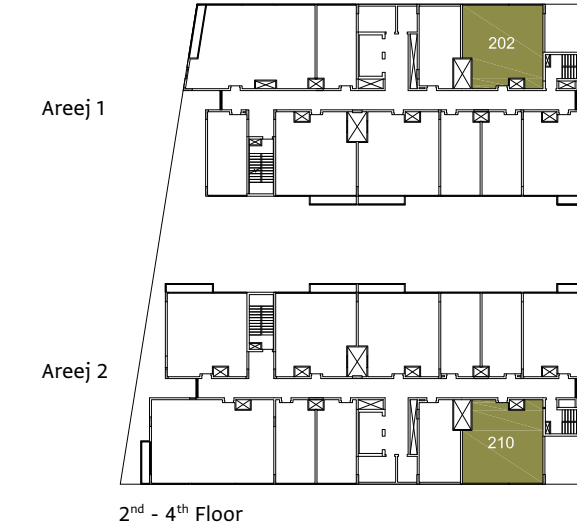

1 Bedroom Type B 1 Bed + 1.5 Bath Total Area: 784 sqft