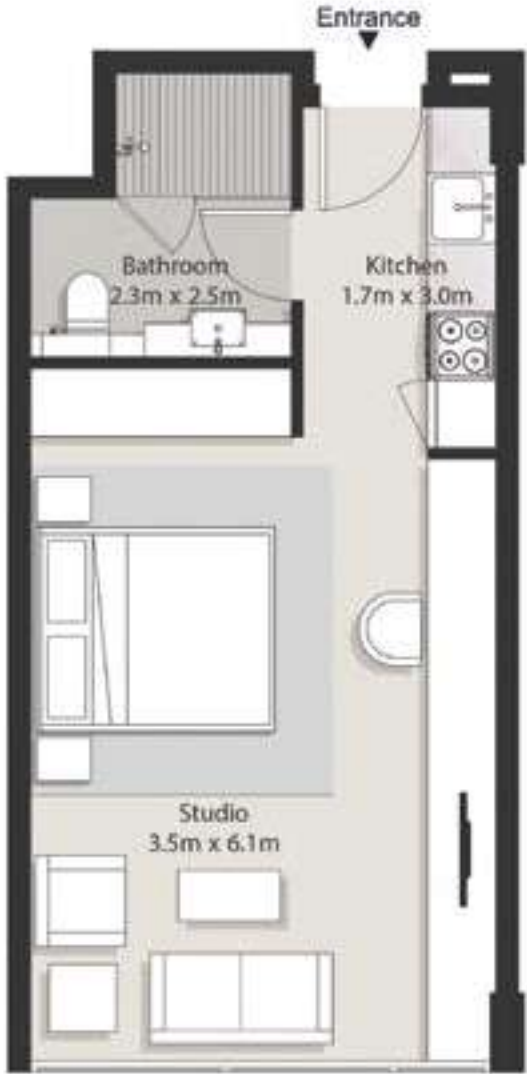

# Studio Type A

# Studio Type A Total Area: 402 sqft

# Studio Type B

# Studio Type B Total Area: 426 sqft