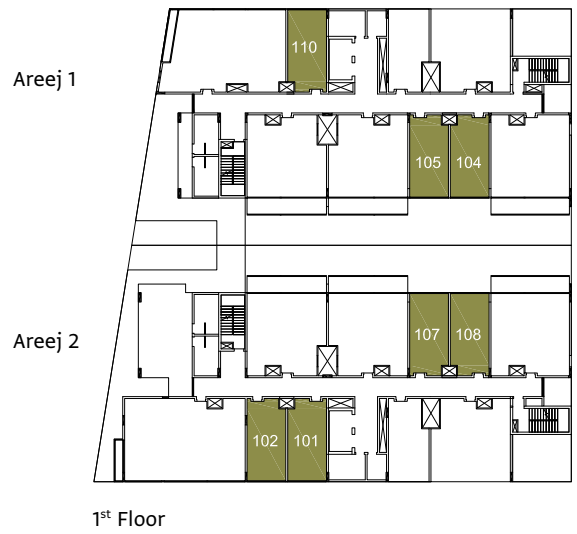

# Studio Type A Total Area: 402 sqft