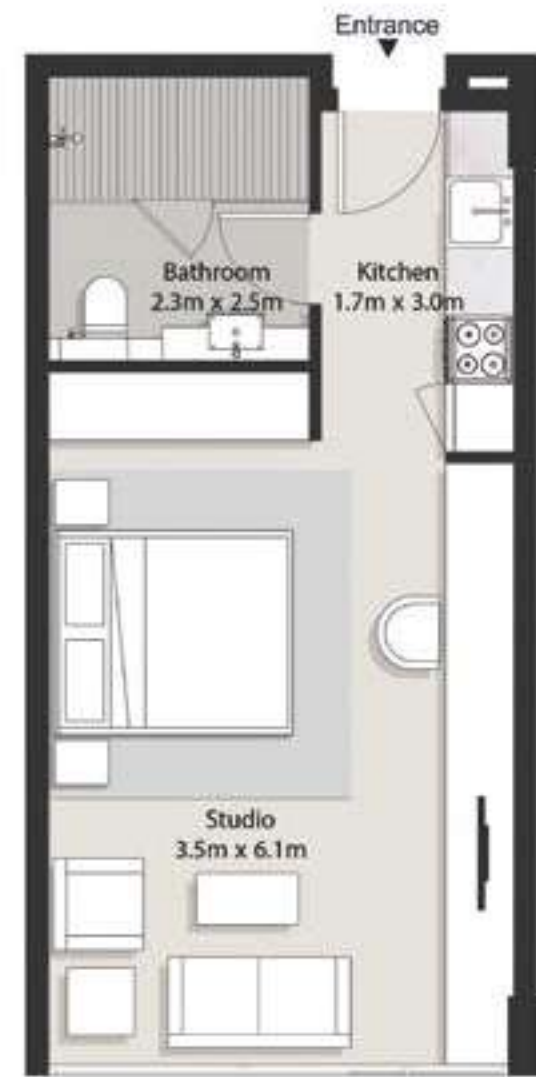

# Studio Type A

# Studio Type A Total Area: 402 sqft

# Studio Type B

# Studio Type B Total Area: 426 sqft