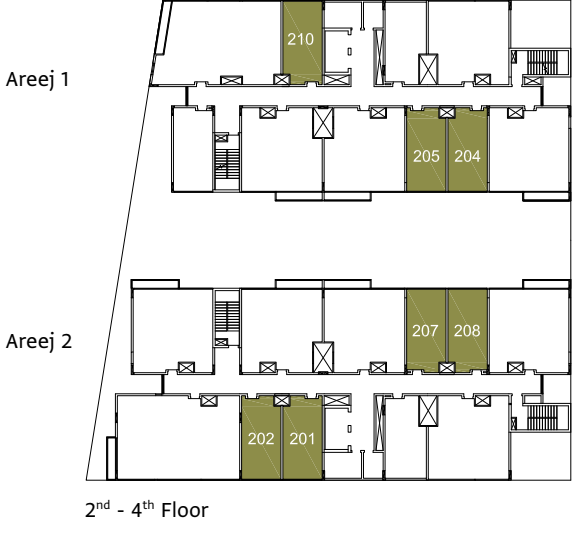

# Studio Type A Total Area: 402 sqft