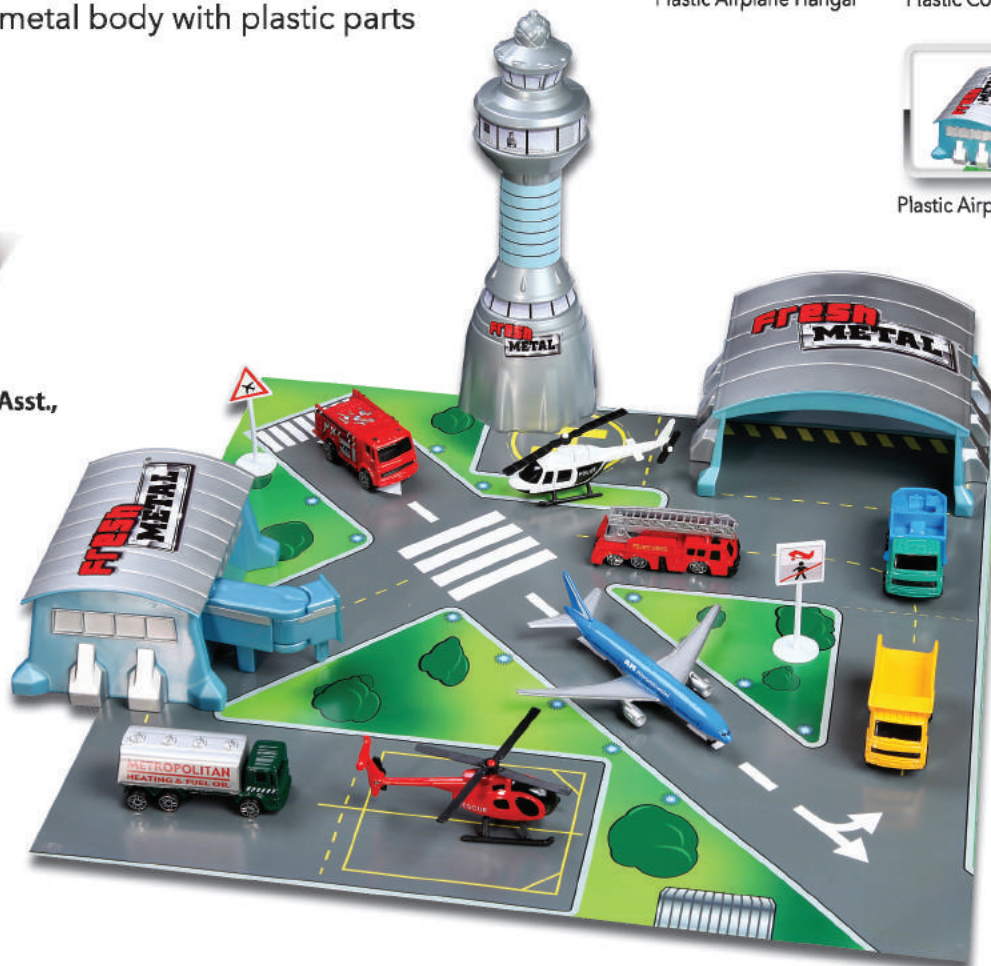

Airport

- 17" x 24" airport pocket playmat
- Terminal, hangar and tower structures
- Includes one plane
- Plane has die-cast metal body with plastic parts

#11010

Full-color window box, Asst.,
US - Outer: 3 Pcs.
EU - Outer: 6 Pcs.