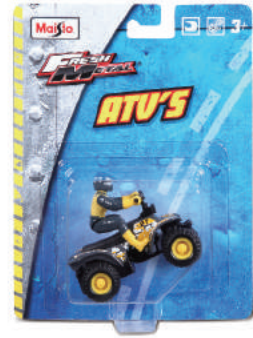

ATV'S

- Pull-back motorized
- Sturdy die-cast bodies
- Soft paddle-style tires
- Movable stunt rider

#15026

Full-color blister card, Asst.,
Outer: 24 Pcs.