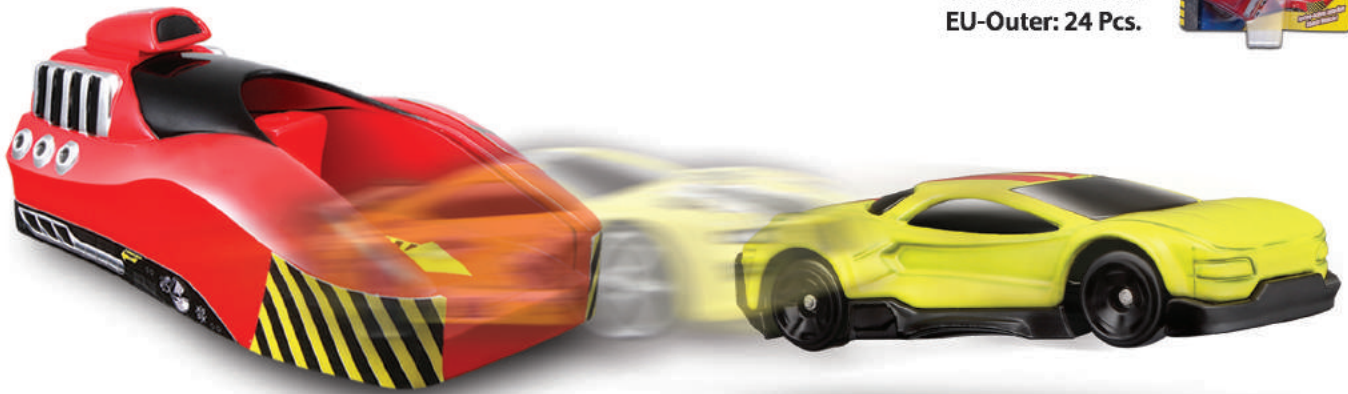

Race Launcher

- Spring-action launcher shoots the car
- One die-cast vehicle
- Vehicle has a die-cast metal body with plastic parts

#15151

Full-color blister card, Asst.,
US-Outer: 12 Pcs.
EU-Outer: 24 Pcs.