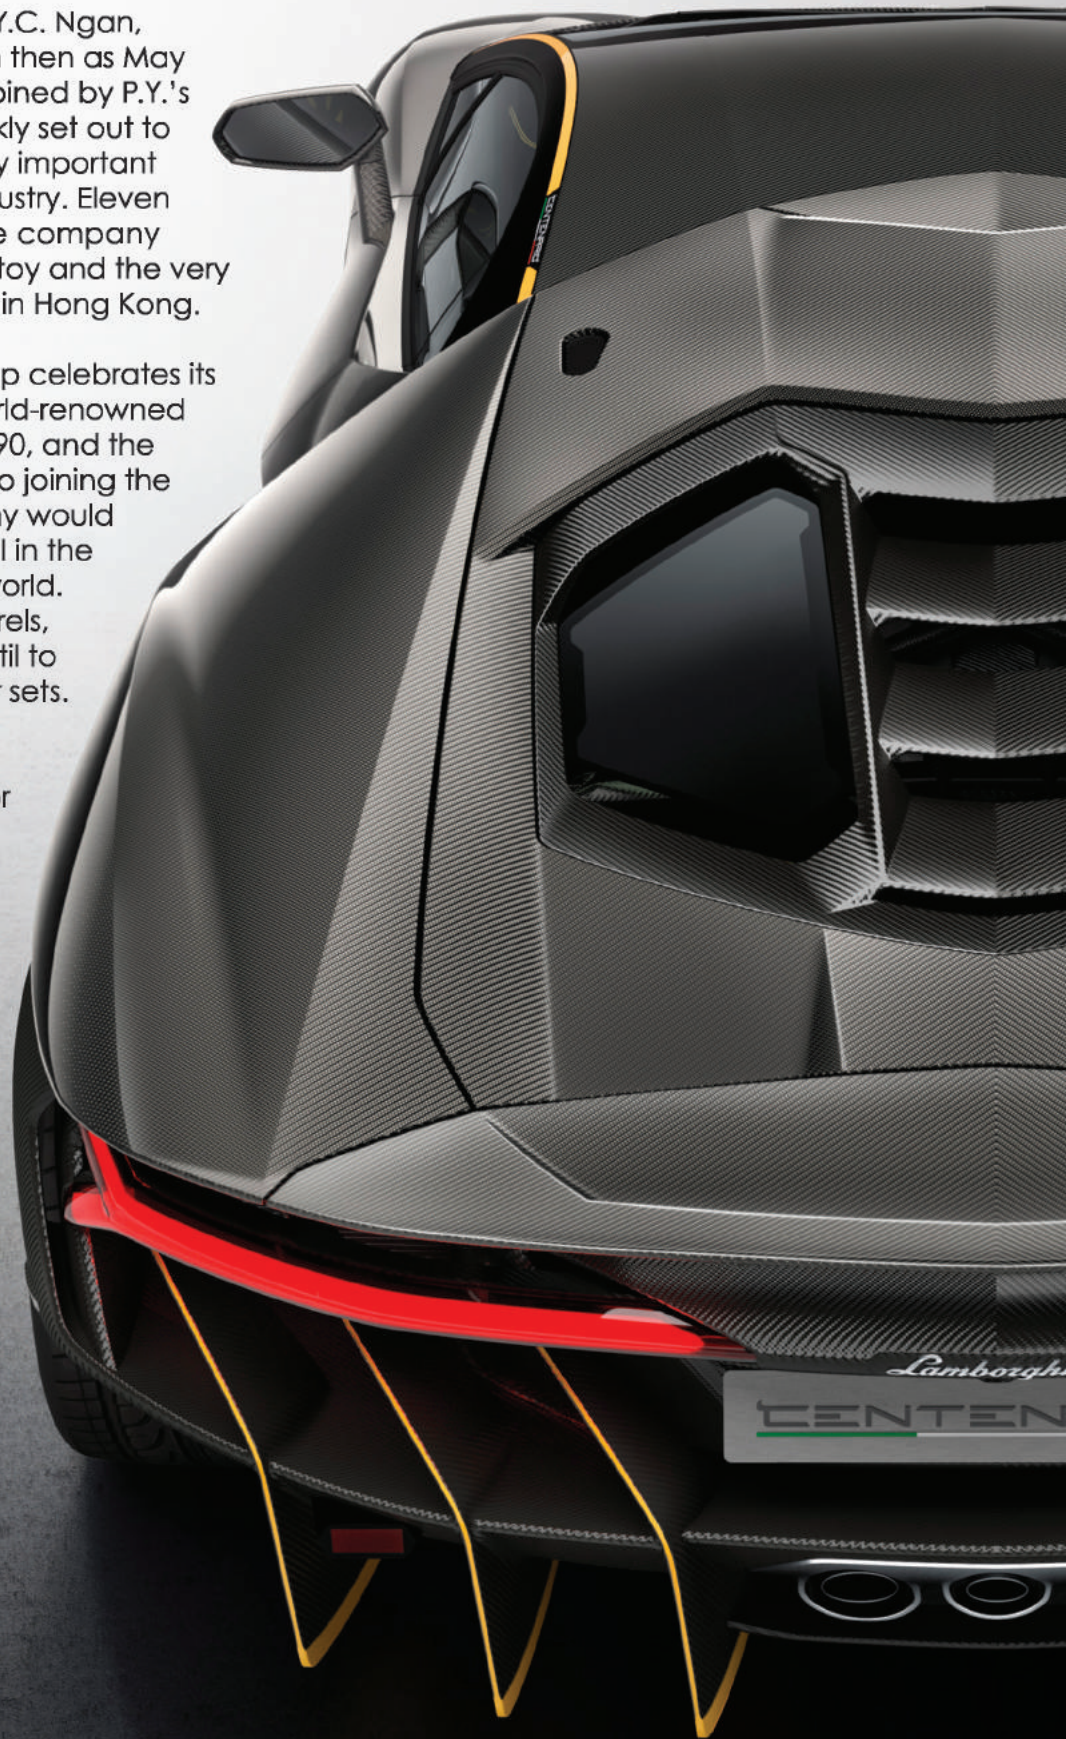

INTRODUCTION

In 1967, two brothers, P.Y. and Y.C. Ngan, established a company known then as May Cheong Plastic Toy Fty. Later, joined by P.Y.'s wife Katherine, the group quickly set out to produce toy products for many important companies throughout the industry. Eleven years after their inception, the company produced its very first die-cast toy and the very first motorized die-cast vehicle in Hong Kong.

In 2017, the May Cheong Group celebrates its 50th Anniversary. With their world-renowned brand Maisto established in 1990, and the Italian-acquired brand Bburago joining the company in 2005, the company would seem destined to be successful in the toy and scale model vehicle world. Never content to rest on its laurels, MCG rebranded its line of Polistil to reflect the latest in 1:43 slot car sets. The company is now setting its sights on the youngest vehicle fan with its brand new BB Junior line, geared towards ages 0-3.

We are certain that way back in the beginning, the thought of selling billions of toy vehicles never occurred to the founders of MCG. Yet here we are, 50 years later, and we are ever so thankful to you, our loyal customers, for giving us the support, inspiration and opportunity to create and produce some of the finest toy vehicles the industry has ever seen. We wish you the greatest success for 2017, and beyond.