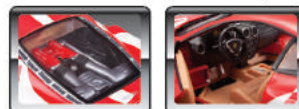

ENZO FERRARI
#39964

ASSEMBLY KIT - 35 parts

Red

F430 "FIORANO"
#39110

ASSEMBLY KIT - 34 parts

Red

458 ITALIA
#39113

ASSEMBLY KIT - 37 parts