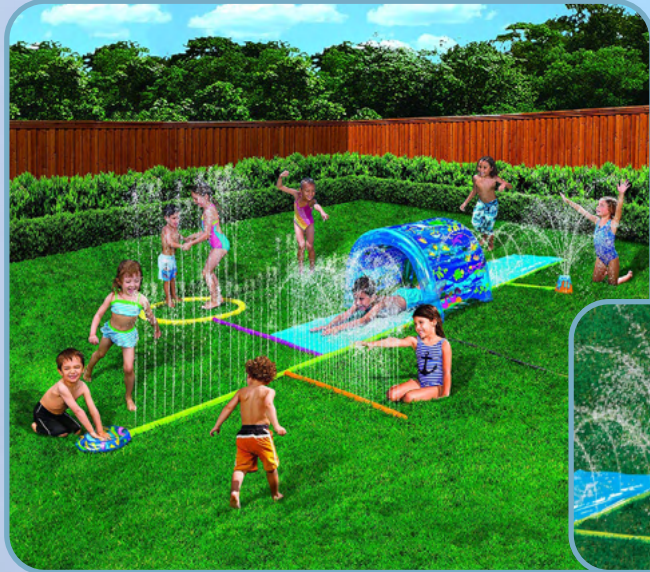

Splash N' Slide Sprinkler Park