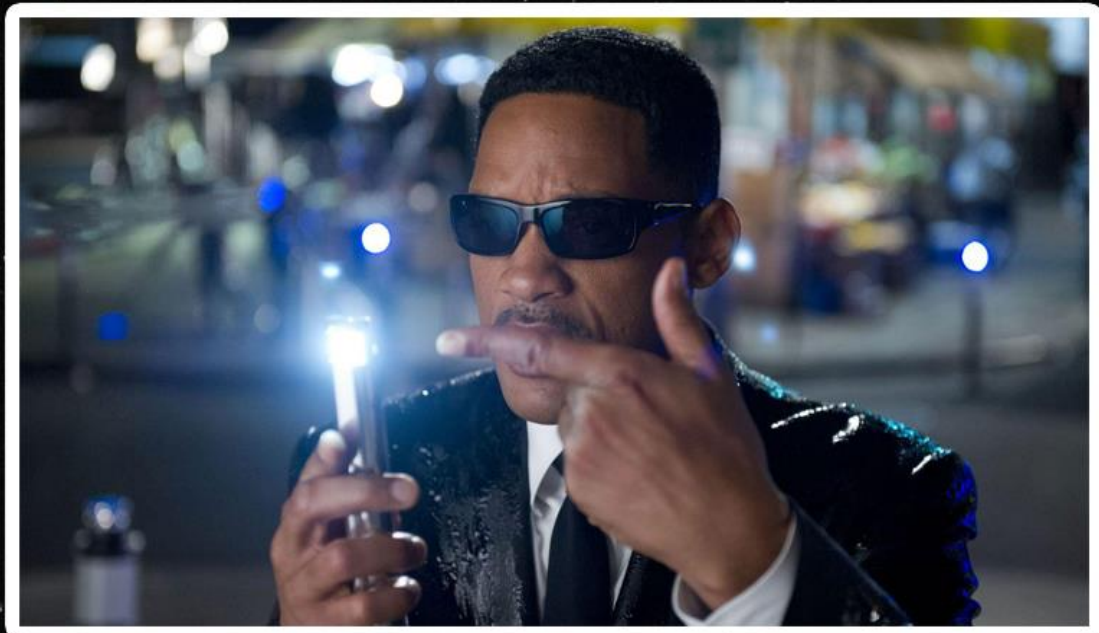

FORD LTD CROWN VICTORIA

FORD LTD CROWN VICTORIA

NEURALYZER

AN ELECTRO BIO-MECHANICAL NEURAL TRANSMITTING ZERO SYNAPSE REPOSITIONER, COMMONLY REFERRED TO AS A NEURALYZER IS A TOP SECRET DEVICE USED BY THE MIB. IT HAS THE ABILITY TO WIPE THE MIND OF ANYBODY WHO SEES THE FLASH. ONCE PEOPLE ARE NEURALYZED, THEY SEEM TO ENTER A TRANCE, FREEZE AND THEIR EYES LOSE FOCUS. ONCE VICTIMS ARE NEURALYZED, THE AGENTS MUST MAKE UP A STORY TO REPLACE THE VICTIMS' ERASED MEMORIES. NEURALYZERS ARE PARAMOUNT TO THE MIB'S OPERATION AND MAINTENANCE OF SECRECY.