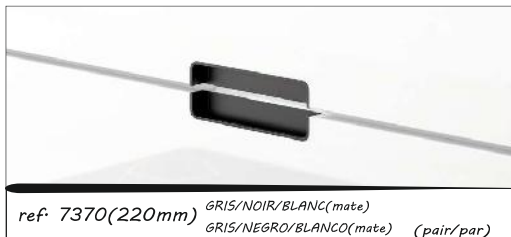

POIGNÉES/TIRADORES

LAQUÉ/LACAS

Blanc/Blanco