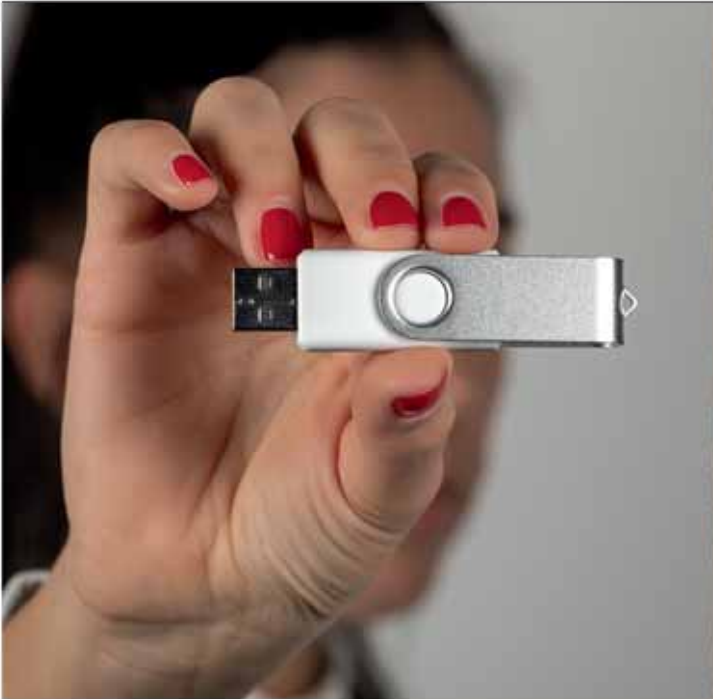

Size: 5.8 x 1.9 x 1.1 cm

Recommended print type: laser engraving, screen printing, pad printing

37.309

SMART WHITE

USB FLASH MEMORY

Size: 5.8 x 1.9 x 1.1 cm

Recommended print type: screen printing, pad printing