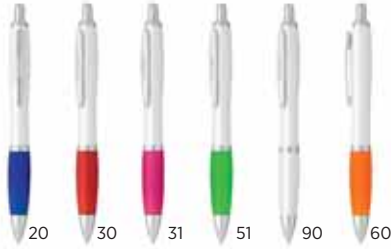

10.164

BALZAC S

PLASTIC BALL PEN

Ink color: blue Size: Ø 1.3 x 14 cm

Packing: 1000/50 Recommended print type: pad printing

10.163

BALZAC C

PLASTIC BALL PEN

Ink color: blue Size: Ø 1.3 x 14 cm

Packing: 1000/50 Recommended print type: pad printing

10.104

BALZAC PRO

PLASTIC BALL PEN

Ink color: blue Size: Ø 1.3 x 14 cm

Packing: 1000/50 Recommended print type: pad printing

10.103

BALZAC

PLASTIC BALL PEN

Ink color: blue Size: Ø 1.3 x 14 cm

Packing: 1000/50 Recommended print type: pad printing

PENS

Balzac

Balzac

Balzac C

Balzac Pro

Balzac S