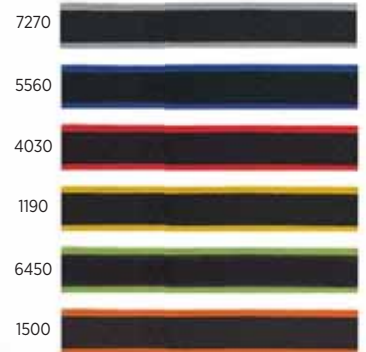

35.139.88
CLIP ROUND
METAL NOTEBOOK CLIP

35.129.88
CLIP
METAL NOTEBOOK CLIP

35.130.88
CLIP XL
METAL NOTEBOOK CLIP

37.405.10
MEDIO
USB FLASH MEMORY

USB 2.0 | 8 GB | 16 GB | 32 GB

10 20 90 30

USB Flash memory