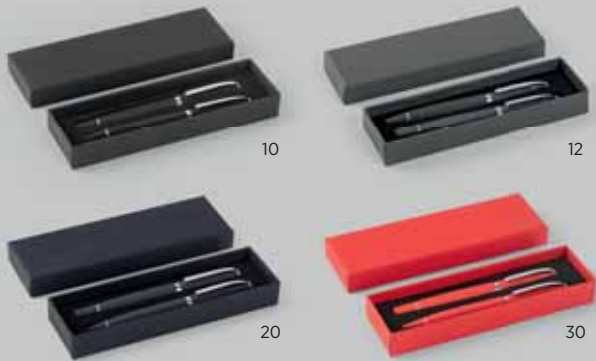

ASTRA PLUS

METAL BALL PEN AND ROLLER PEN SET

Ink color: blue Size: 17.5 x 5.5 x 2.5 cm

Packing: 100/25/1 Recommended print type: laser engraving, digital printing

NEW

SOFT TOUCH

Astra Plus

NEW