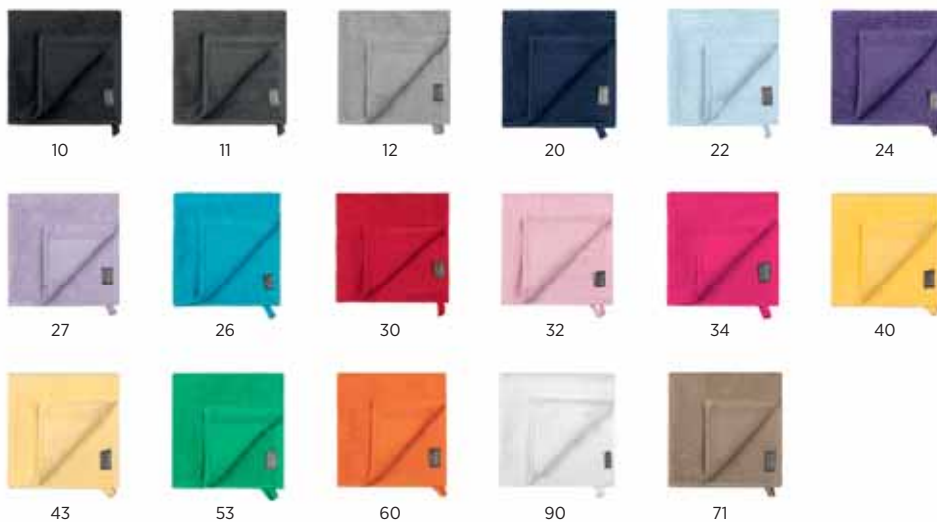

Aqua

COLLECTION

56.005
AQUA 30
 GUEST TOWEL, 400 g/m²
 Size: 30 x 50 cm
 Composition: 100% cotton
 Packing: 200/25/1
 Recommended print type: screen printing, transfer printing, embroidery

56.006
AQUA 50
 HAND TOWEL, 400 g/m²
 Size: 50 x 100 cm
 Composition: 100% cotton
 Packing: 50/10/1
 Recommended print type: screen printing, transfer printing, embroidery