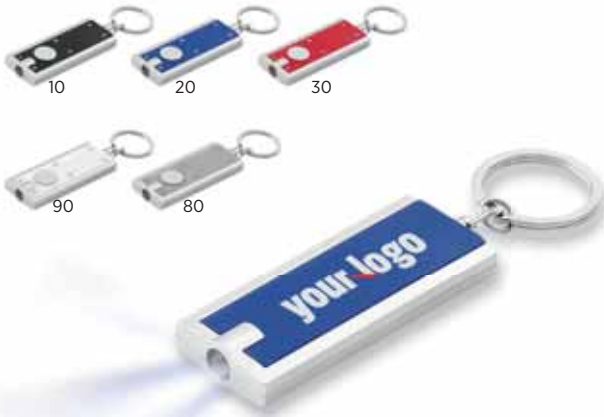

- 01 Can opener
- 02 Screwdriver
- 03 Blade
- 04 Corkscrew
- 05 Nail cleaner
- 06 Keychain ring

20 90 30
 34.079
BREAKER
 SCRAPER FOR SNOW AND ICE
 Size: 10.5 x 22.3 x 1.2 cm Packing: 200/50/1
 Recommended print type: screen printing, pad printing

10 20 90 30
 32.050
NORWAY
 3 IN 1 SCRAPER FOR SNOW AND ICE
 Size: 25.5 x 11.3 x 1.7 cm Packing: 150/50/1
 Recommended print type: screen printing, pad printing, digital printing

10 20 90 30
 34.088
ICELAND
 SCRAPER FOR SNOW AND ICE, WITH A GLOVE
 Size: 38 x 18 x 2 cm Packing: 100/50/1
 Recommended print type: screen printing, preslikač, embroidery

32.055
IDEA MINI
 KEY HOLDER LIGHT BULB SHAPED
 3 x LR41 batteries included
 Size: Ø 2 x 6 cm Packing: 500/100/1
 Recommended print type: pad printing

32.052
IDEA
 LIGHT BULB SHAPED FLASHLIGHT
 requires 3 AAA batteries, batteries not included
 Size: Ø 5.5 x 15.7 cm Packing: 100/50/1
 Recommended print type: pad printing

Idea Mini

Idea

33.012
GLIT
 KEY HOLDER WITH LED LAMP
 3 x LR1130 batteries included
 Size: 7 x 2.4 x 1 cm Packing: 500/50
 Recommended print type: screen printing, pad printing

32.167
BLITZ
 FLASHLIGHT (COB)
 5 x LR44 batteries included
 Size: Ø 1.6 x 10.1 cm Packing: 400/50/1
 Recommended print type: laser engraving