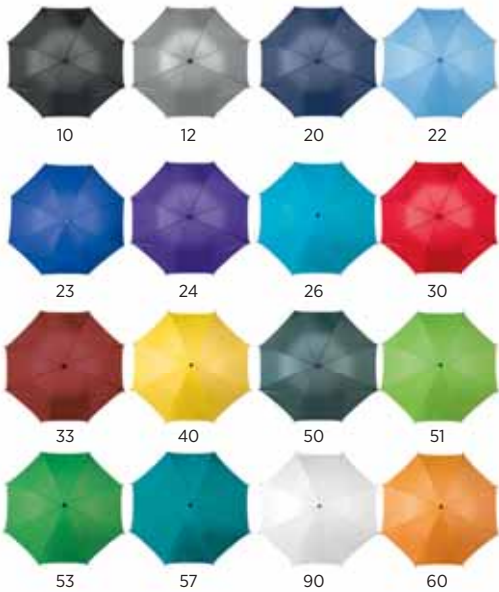

40.005

CLASSIC

UMBRELLA WITH AUTOMATIC OPENING

Material: polyester Size: Ø 103 x 89.5 cm Packing: 25
Recommended print type: screen printing, transfer printing