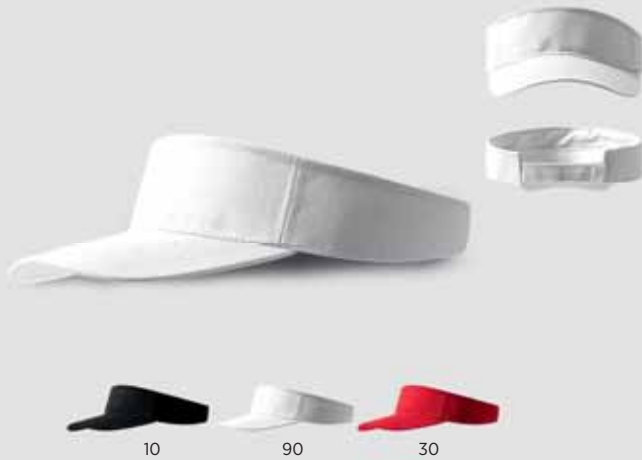

53.001

CABRIO

SUNVISOR CAP

Size: 58 cm Packing: 200/50/1

Recommended print type: transfer printing, embroidery