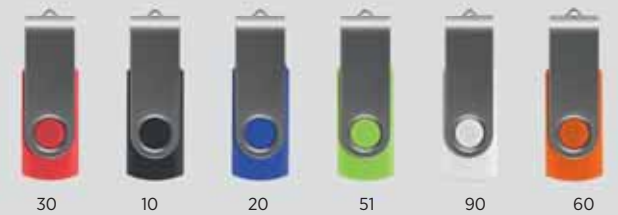

SMART GRAY

USB FLASH MEMORY

Size: 5.8 x 1.9 x 1.1 cm

Recommended print type: laser engraving, screen printing, pad printing