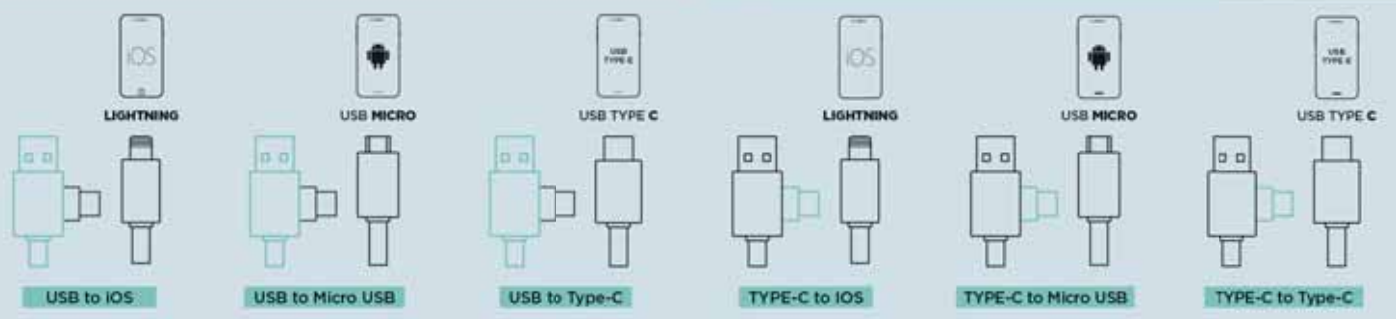

Flet 6in1 & Flash 6in1
Universal charging cables
for all your devices