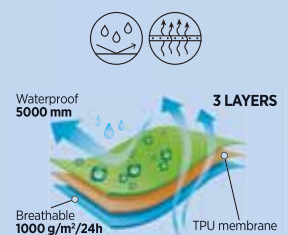

57.056
RIDER
HOODED SOFTSHELL JACKET

Sizes: S, M, L, XL, XXL, 3XL
Composition: 1. outshell - 100% polyester
2. TPU membrane - 5000 mm waterproof, 1000 g/m²/24h breathability
3. lining - 100% polyester
Women's version: RIDER WOMEN 57.057
Packing: 20/1
Recommended print type: screen printing, transfer printing, embroidery