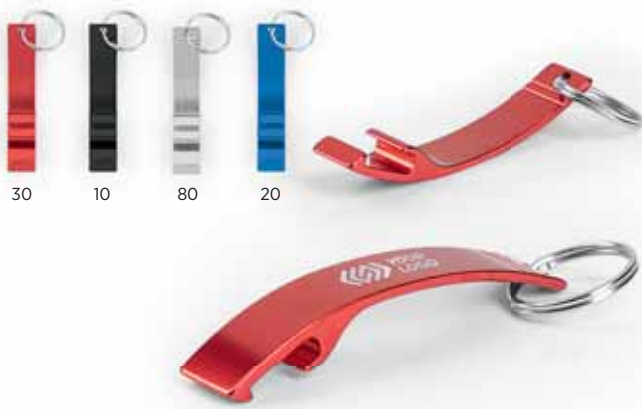

30 10 80 20

33.178

BARMEN

ALUMINUM KEY HOLDER, BOTTLE OPENER

Size: 8 x 1.4 x 1 cm Packing: 1000/200
Recommended print type: laser engraving