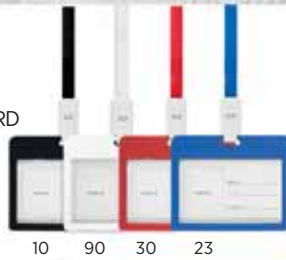

Size: Ø 25 x 3.6 cm Packing: 10/1
Recommended print type: sticker

35.138
HOLDING
PLASTIC ID CARD HOLDER WITH LANYARD
Size: 9.7 x 7.7 x 0.7 cm Packing: 500/50
Recommended print type: digital printing

10 90 30 23