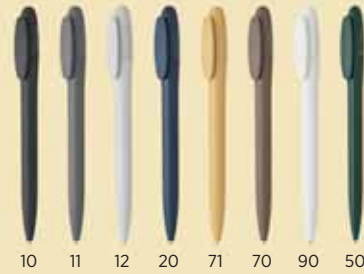

10 11 12 20 71 70 90 50

10.176

BAY ECO

MAXEMA RECYCLED PLASTIC BALL PEN

Ink color: blue Size: Ø 1.1 x 13.5 cm

Packing: 1000/100

Recommended print type: pad printing, digital printing