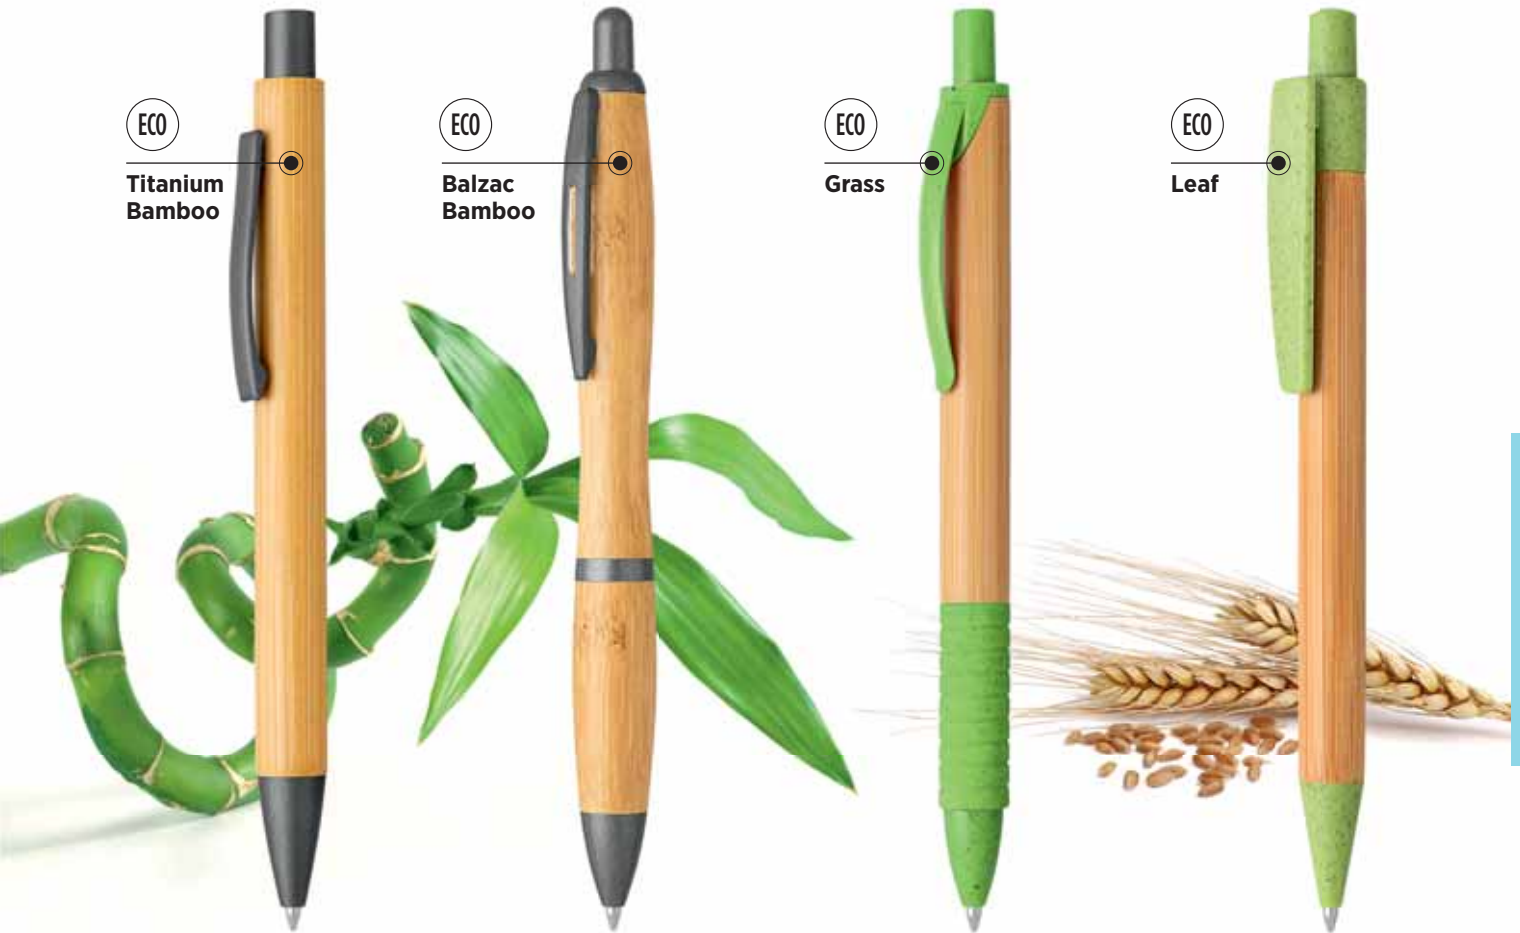

36.007.80
ROLL UP 120
ALUMINIUM ROLL UP BANER, 120 CM
Size: 120 x 200 cm Packing: 4/1
Recommended print type: digital printing

PENS

PLASTIC PENS, METAL PENS, PEN SETS, GIFT BOXES,
WOODEN PENS, WOODEN PENCILS AND HIGHLIGHTERS