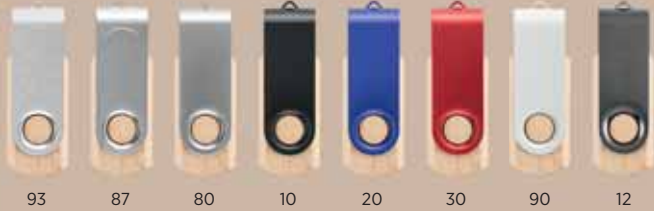

93 87 80 10 20 30 90 12

NEW

37.684
SMART WOOD
USB FLASH MEMORY
Material: wood Size: 5,8 x 1,9 x 1,1 cm
Recommended print type: laser engraving, screen printing, pad printing