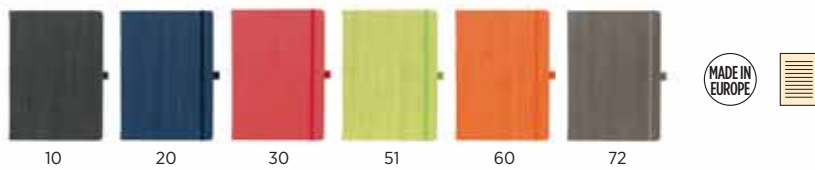

991.020
WOODY MAXI

B5 NOTEBOOK
Book block: printed on ivory offset paper 80 g/m², 192 lined pages
Cover material: thermo sensitive PU Size: 17 x 24 cm Packing: 20
Recommended print type: hot&foil stamping, digital printing, screen printing