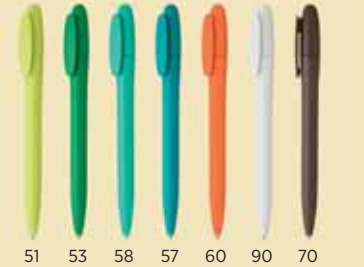

51 53 58 57 60 90 70

10.145

BAY

MAXEMA PLASTIC BALL PEN

Ink color: blue Size: Ø 1.1 x 13.5 cm

Packing: 1000/100

Recommended print type: pad printing, digital printing