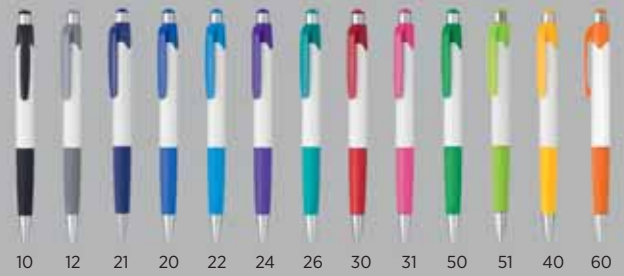

10.039
505
PLASTIC BALL PEN
Ink color: blue Size: Ø 1.1 x 13.7 cm
Packing: 1000/50 Recommended print type: pad printing