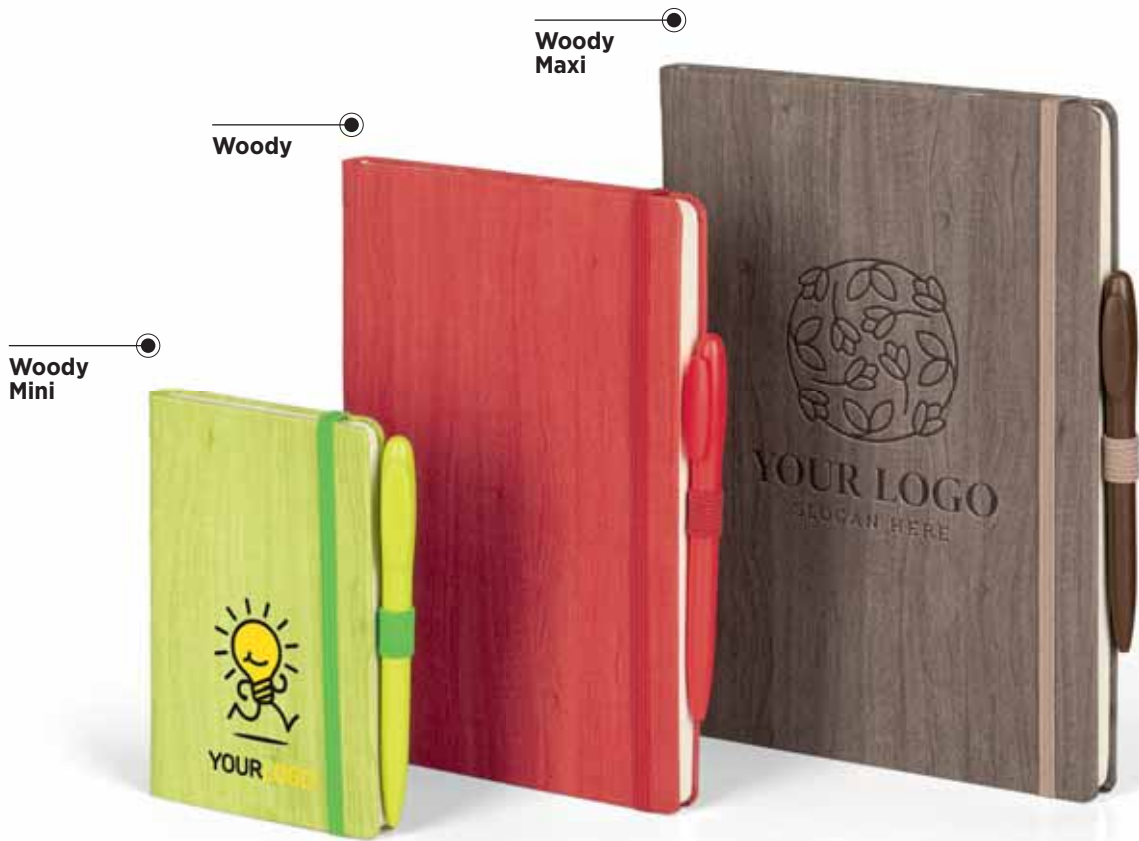

OFFICE

991.003
STANLEY
A5 NOTEBOOK

Book block: printed on white offset paper 80 g/m², 192 lined pages
Cover material: thermo sensitive PU Size: 14 x 21 cm Packing: 20
Recommended print type: hot stamping, screen printing, foil stamping, digital printing

991.033
STANLEY BLACK
A5 NOTEBOOK

Book block: printed on white offset paper 80 g/m², 192 lined pages
Cover material: thermo sensitive PU Size: 14 x 21 cm Packing: 20
Recommended print type: hot stamping, screen printing, foil stamping, digital printing