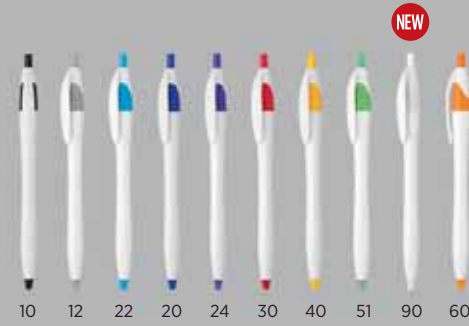

10.083
521
PLASTIC BALL PEN
Ink color: blue Size: Ø 1 x 14.5 cm
Packing: 1000/50 Recommended print type: pad printing

10.142
SWAN
PLASTIC BALL PEN
Ink color: blue Size: Ø 1.2 x 14.5 cm
Packing: 1000/50 Recommended print type: pad printing