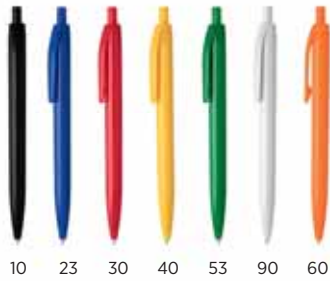

PENS

Balzac

Balzac

Balzac C

Balzac Pro

Balzac S

10.161
AMIGA
 PLASTIC BALL PEN
 Ink color: blue Size: Ø 1 x 13.8 cm
 Packing: 1000/50 Recommended print type: pad printing

10.033
WINNING 2011
 PLASTIC BALL PEN
 Ink color: blue Size: Ø 0.9 x 14.2 cm
 Packing: 1000/50 Recommended print type: pad printing