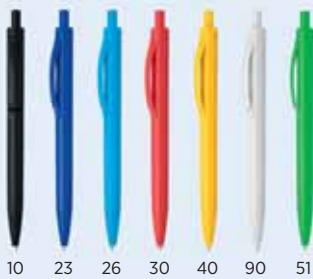

10.091
OSCAR
PLASTIC BALL PEN
Ink color: blue Size: Ø 1.1 x 14.5 cm
Packing: 1000/50 Recommended print type: pad printing

10.172
MONIKA
PLASTIC BALL PEN
Ink color: blue Size: Ø 1.1 x 14.4 cm Packing: 1000/50
Recommended print type: pad printing, digital printing