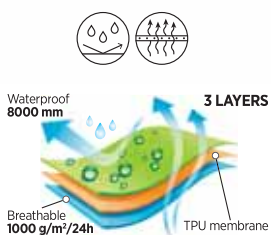

2. TPU membrane - 8000 mm waterproof, 1000 g/m²/24h breathability

3. polar fleece lining - 100% polyester

Women's version: PROTECT WOMEN 57.026

Packing: 10/1

Recommended print type: screen printing, transfer printing, embroidery