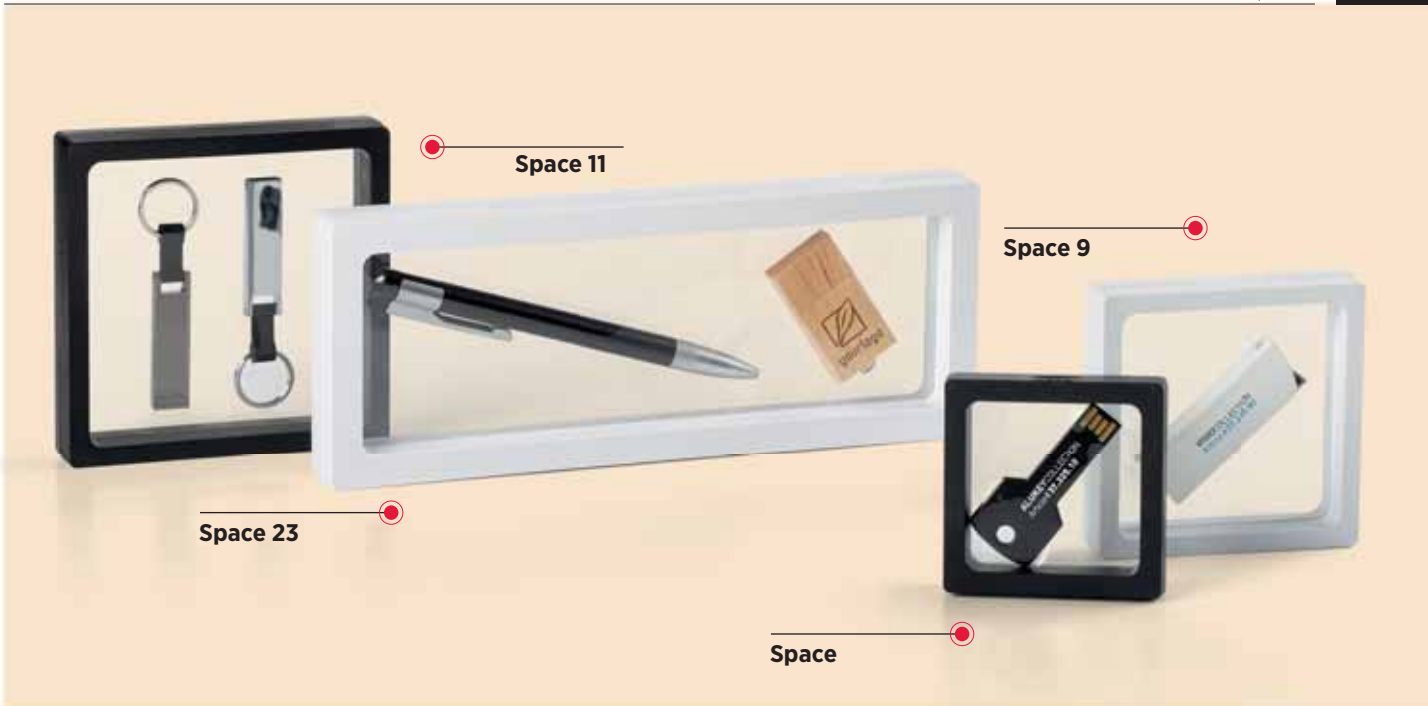

USB 2.0 | 8 GB | 16 GB | 32 GB

90 10

37.501
PLEXO
 METAL BALL PEN AND USB FLASH MEMORY
 Size: Ø 1 x 14 cm
 Recommended print type: laser engraving, pad printing

USB 2.0 | 8 GB | 16 GB | 32 GB

37.303.90
FRAME
 PLASTIC GIFT BOX FOR USB CREDIT CARD
 Size: 10.5 x 7.4 x 1 cm Packing: 600/1