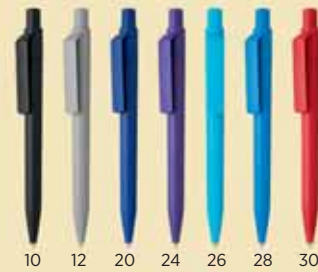

10 12 20 24 26 28 30