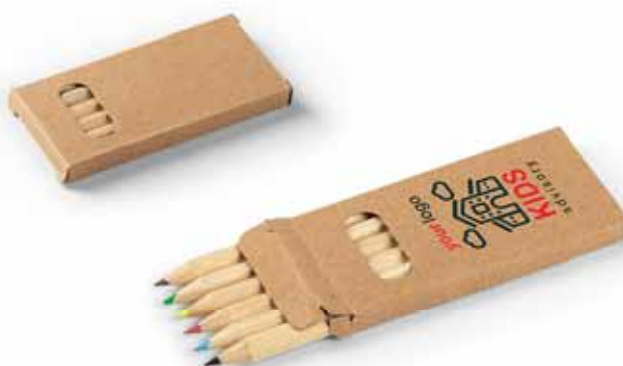

Dream

ECO
KIDS

ECO
KIDS

ECO
KIDS

ECO
KIDS