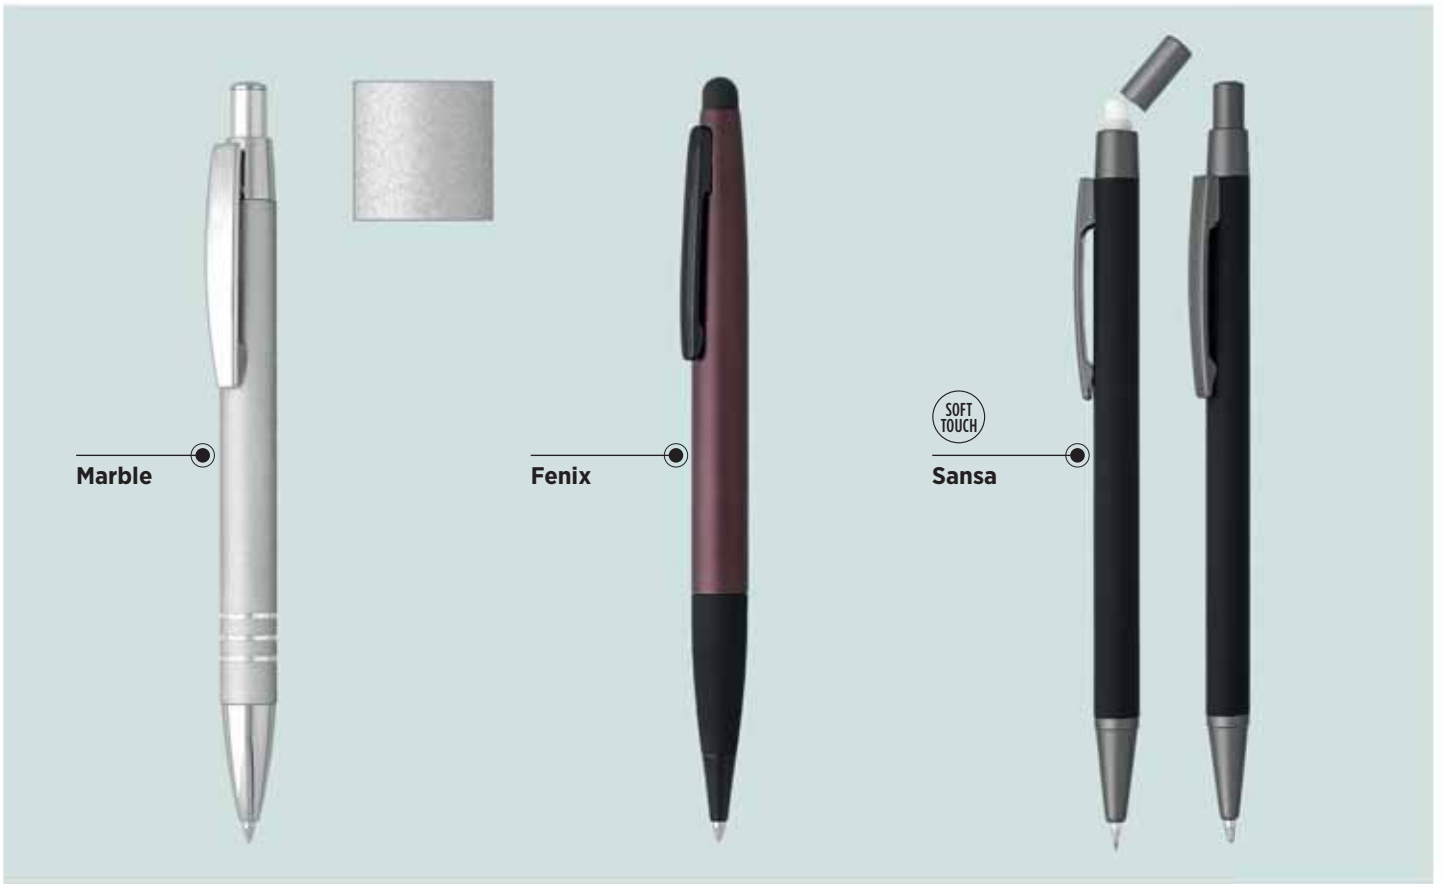

Marble

Fenix

SOFT TOUCH
Sansa