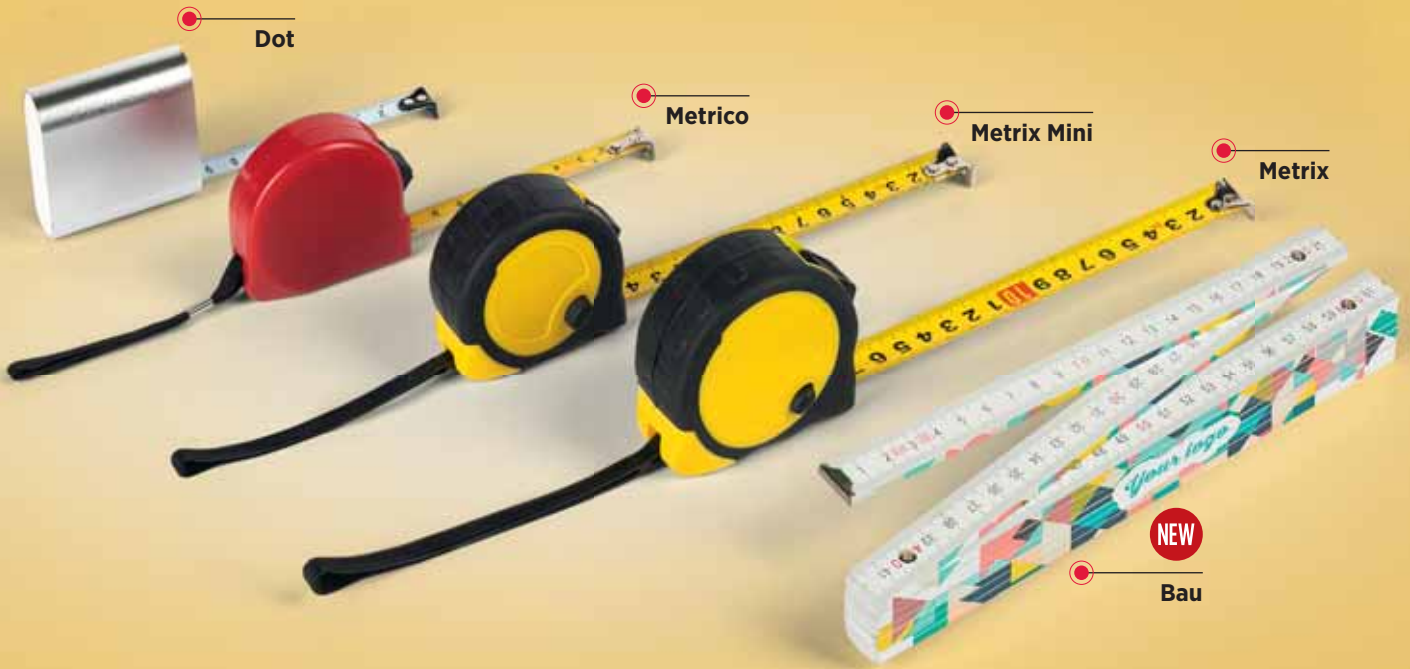

10 20 30 80 53

33.176

CARRY

ALUMINUM KEY HOLDER

Size: 7.9 x 4.1 x 0.7 cm Packing: 600/100/1
Recommended print type: laser engraving

34.052.40
METRIX MINI
 TAPE MEASURE, 3 m
 Size: 6.3 x 5.9 x 3.4 cm Packing: 100/10/1
 Recommended print type: pad printing