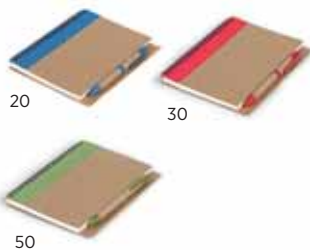

ECO

34.292

NATURA

NOTEBOOK WITH PEN

Size: 9.8 x 14 x 0.9 cm Packing: 100/50/1
Recommended print type: screen printing, pad printing, digital printing

20 30

50

ECO