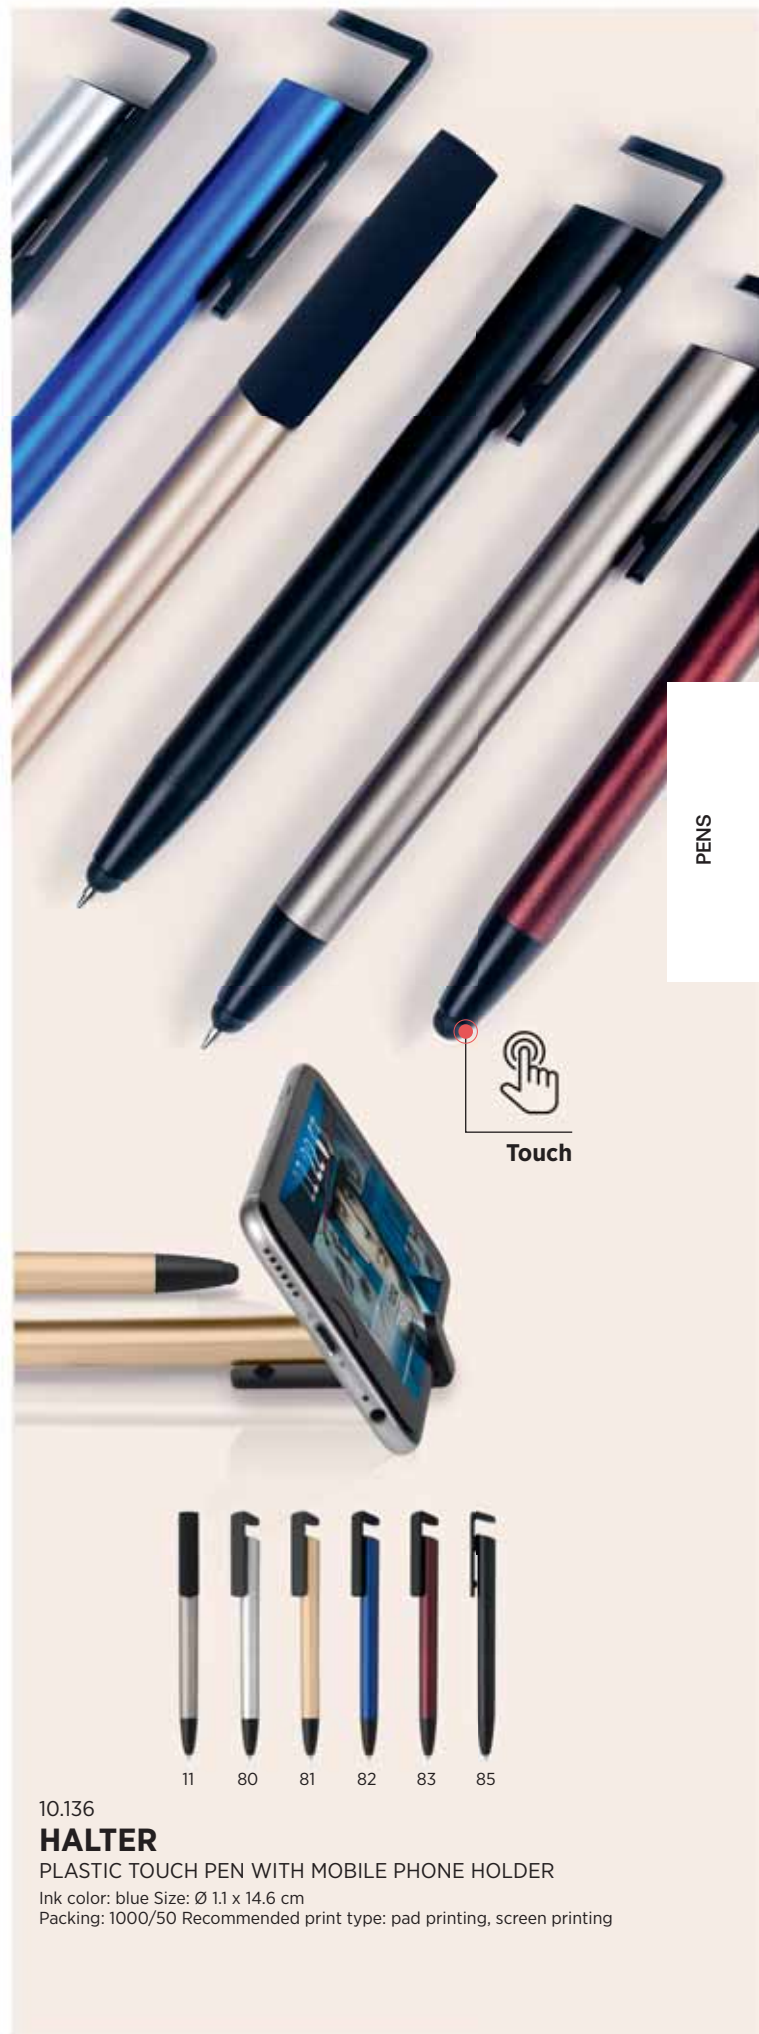

PENS

Touch

10.136

HALTER

PLASTIC TOUCH PEN WITH MOBILE PHONE HOLDER

Ink color: blue Size: Ø 1.1 x 14.6 cm
Packing: 1000/50 Recommended print type: pad printing, screen printing

NEW **ECO**

16.029