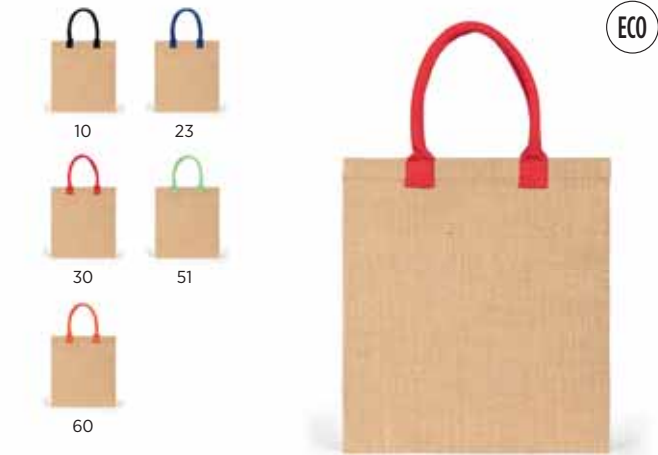

34.317
CHERRY
BAG

Material: jute Size: 38 x 42 cm Handles: 46 x Ø 1.3 cm Packing: 60/10
Recommended print type: screen printing, transfer printing