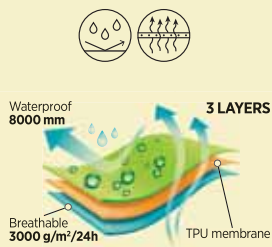

57.040

BLACK PEAK
HOODED SOFTSHELL JACKET

Sizes: S, M, L, XL, XXL, 3XL
Composition: 1. outshell - 96% polyester, 4% elastane
2. TPU membrane - 8000 mm waterproof, 3000 g/m²/24h breathability
3. polar fleece lining - 100% polyester
Women's version: BLACK PEAK WOMEN 57.049
Packing: 20/1
Recommended print type: screen printing, transfer printing, embroidery