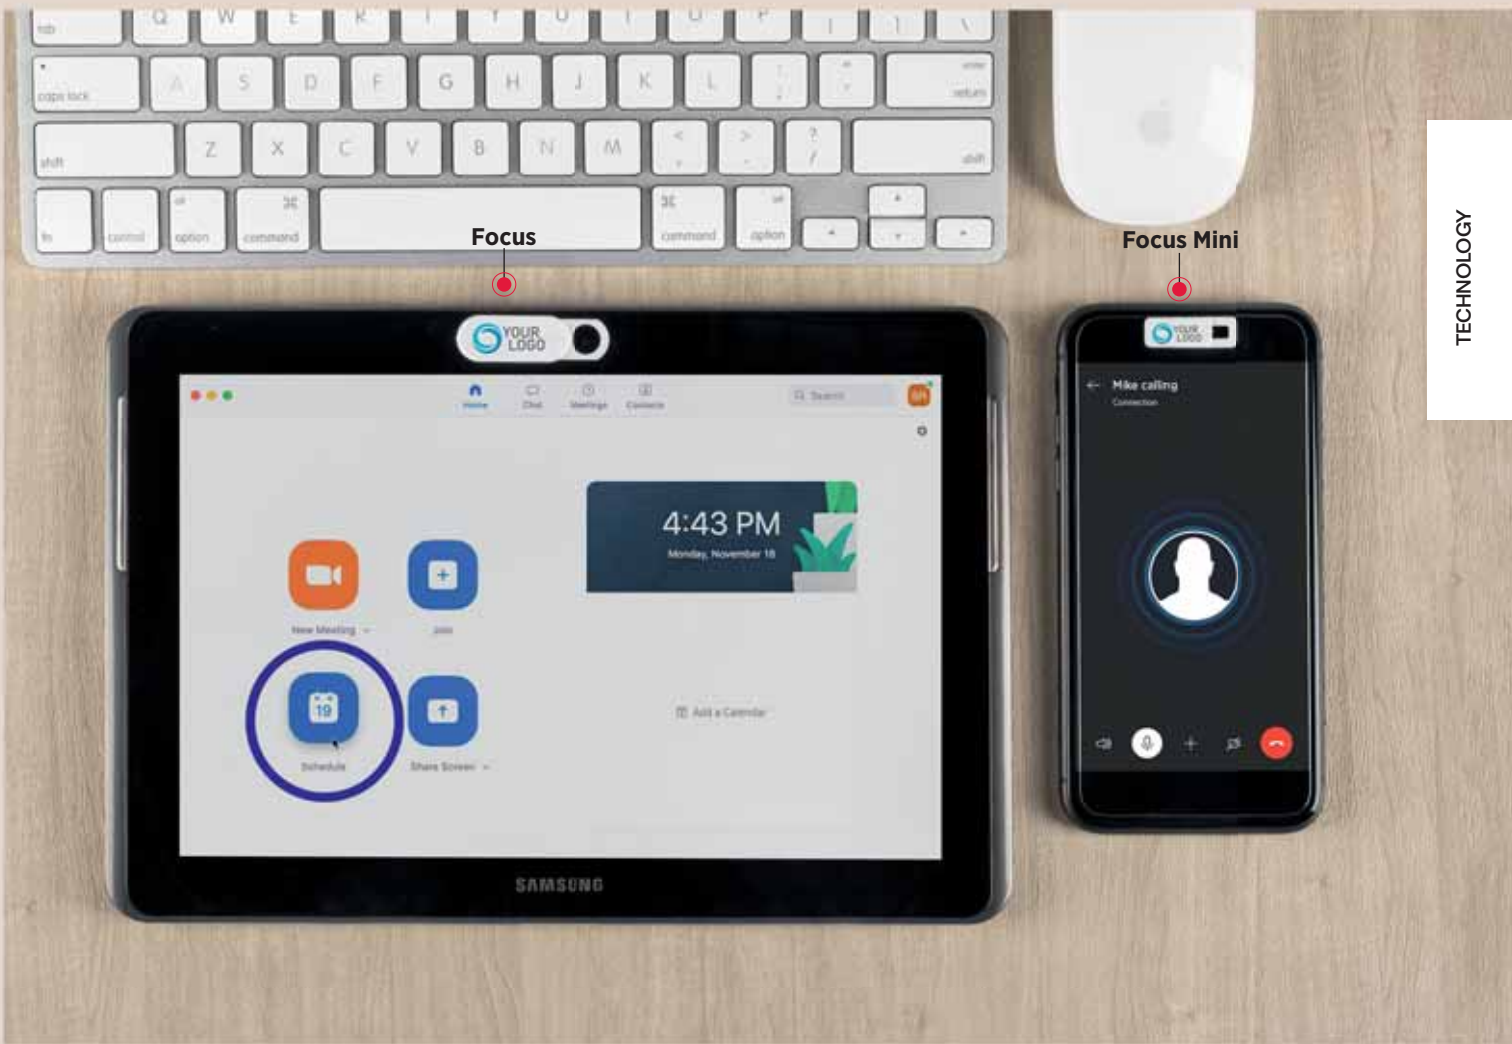

37.615
FOCUS

LAPTOP CAMERA COVER

Size: 3.2 x 1.3 x 0.1 cm
Packing: 20000/100
Recommended print type: pad printing, digital printing

37.616
FOCUS MINI

MOBILE PHONE CAMERA COVER

Size: 1.9 x 0.85 x 0.1 cm
Packing: 20000/1000/100
Recommended print type: pad printing, digital printing

37.792.10

PRIV

LAPTOP CAMERA COVER

Size: 4.1 x 1.6 x 0.2 cm
Packing: 10000/50
Recommended print type: pad print, digital printing

37.790

GIZMO

4 PORT USB HUB

Size: 5.2 x 4.1 x 1 cm Packing: 500/100/1
Recommended print type: screen printing, pad printing, digital printing

30

20

90

10

Lightning

Type-C

Micro USB

37.614

FEN 3IN1

USB FAN 3 IN 1

Size: 8.8 x 4.5 x 3.8 cm Packing: 200/50/1
Recommended print type: pad printing