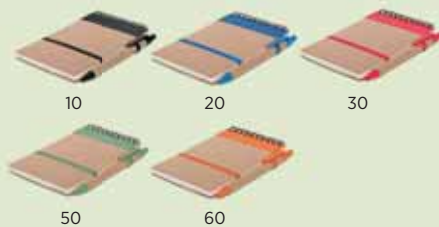

OFFICE

ECO

ECO

ECO

30 20

10 20 30
50 60

23 30 51

34.190
MODAL
NOTE SET
Size: 15.2 x 10 x 1.2 cm Packing: 100/50/1
Recommended print type: screen printing