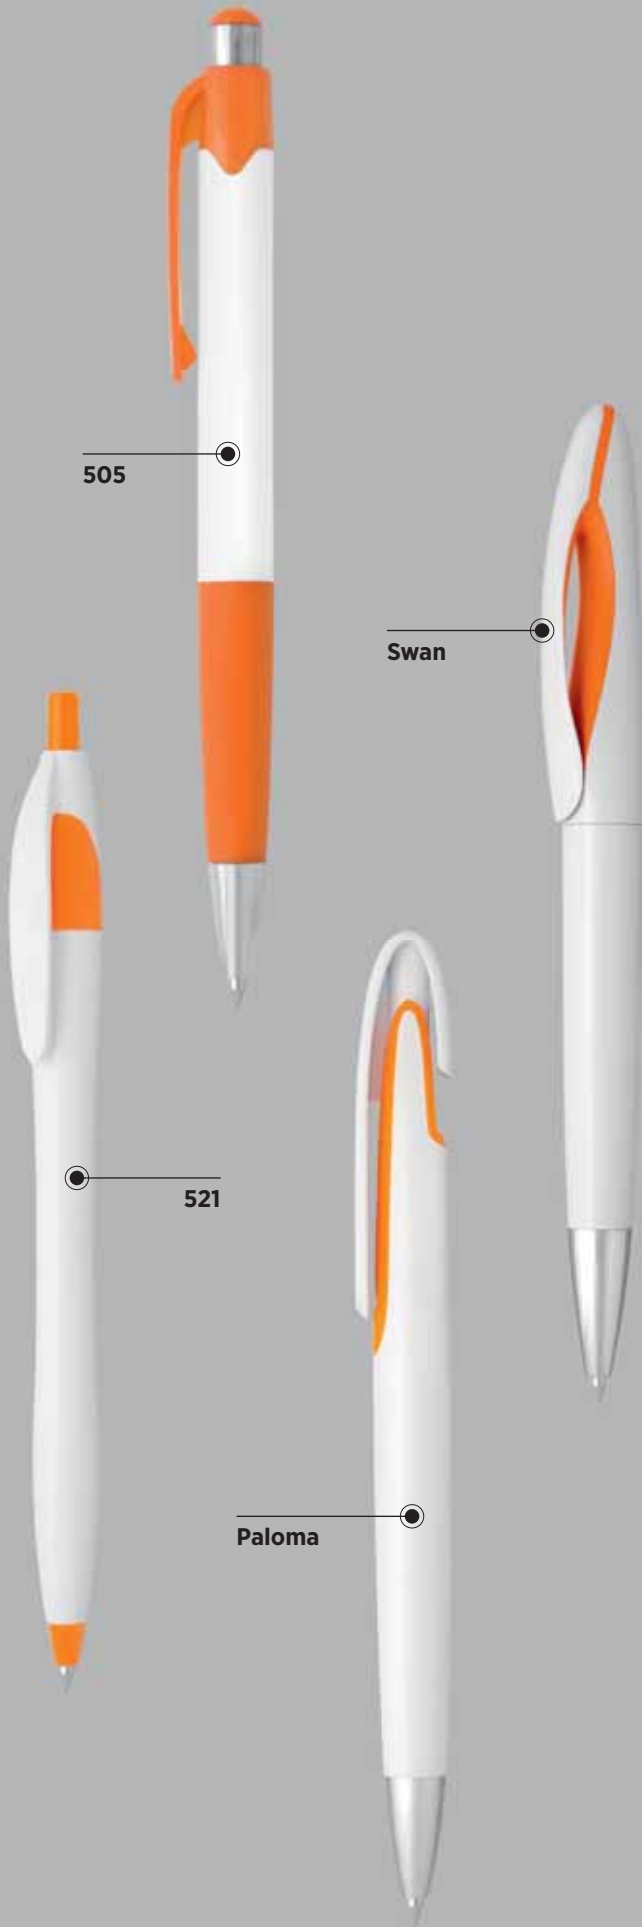

10.039
505
PLASTIC BALL PEN
Ink color: blue Size: Ø 1.1 x 13.7 cm
Packing: 1000/50 Recommended print type: pad printing