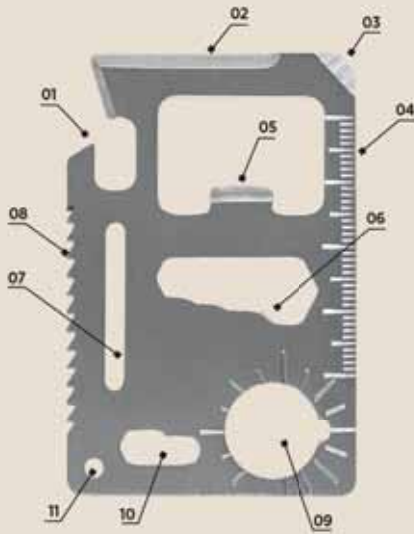

- 01 Can opener
- 02 Knife
- 03 Screwdriver
- 04 Ruler
- 05 Bottle opener
- 06 4 position wrench
- 07 Butterfly screw wrench
- 08 Saw blade
- 09 Direction auxiliary indication
- 10 2 position wrench
- 11 Keychain hole

32.184.10
OMNI
MULTIFUNCTIONAL TOOL WITH 11 FUNCTIONS
Size: 6.9 x 4.5 x 0.2 cm Packing: 400/100/1
Recommended print type: laser engraving