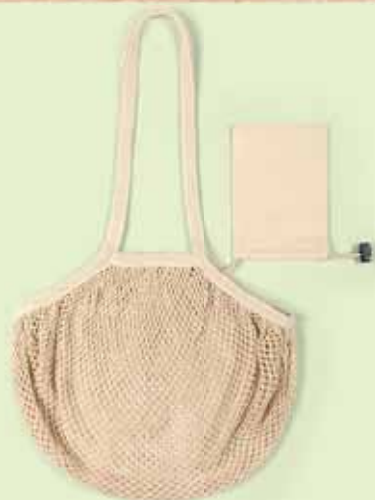

Ginger Naturella Mesh

BAGS & TRAVEL

NEW **ECO**

34.437.71

GINGER

BAG, 160 g/m²

Material: cotton Size: 40 x 33 cm
Handles: 70 x 2 cm Recommended print
type: screen printing, transfer printing

NEW **ECO**