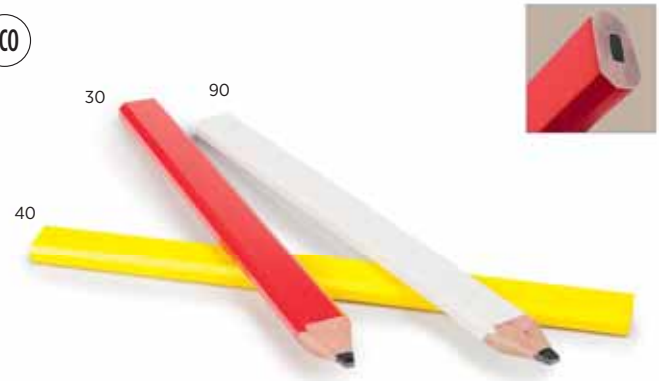

12.001

CARPENTER

WOODEN PENCIL HB

Size: 1.3 x 0.7 x 17.6 cm Packing: 1000/50

Recommended print type: laser engraving, screen printing, pad printing