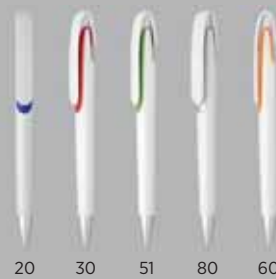

10.097
PALOMA
PLASTIC BALL PEN
Ink color: blue Size: Ø 1.1 x 14.6 cm
Packing: 1000/50 Recommended print type: screen printing, pad printing