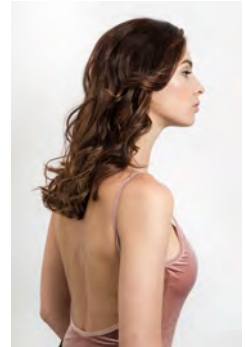

TIARA

HUMAN HAIR

NAME

TIARA

PRICE

MSRP:
$390.00/1 PC