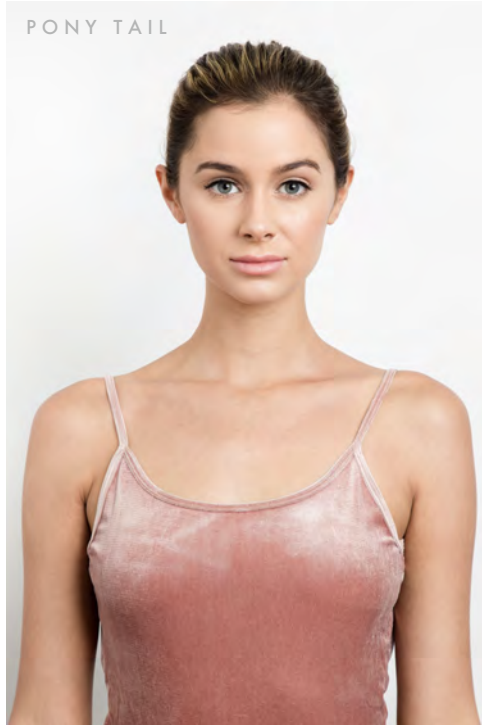

KASEY

NAME

KASEY

PRICE

MSRP:
$49.99/1 PC