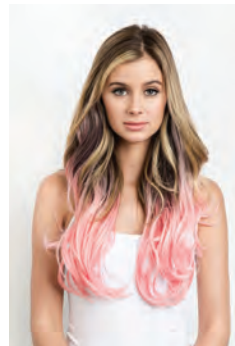

## HUMAN HAIR EXTENSIONS | AURA TUTORIAL

**Care Instructions:** No special care instruction because it is 100% human hair. Same shampoo & conditioner. Treat it just like your hair.

Our new Ariana top piece inspired by our best seller Ali. Ariana is 2 inches longer than Ali. Ariana is 14" perfect to add more volume to the top of your head and the sides. This 100% handmade top piece/volume strip piece blends perfectly with your real hair and it is so light that you'll forget you even have it on. It gives instant volume without even having to tease your hair. This is not the same as a regular clip-in hair extension, as this piece comes with volume.