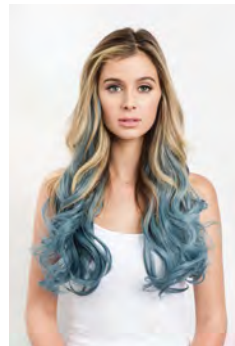

FUTURA AURA15

EXTENSION PIECE

NAME

FUTURA AURA 15

PRICE

MSRP:

$99.99/1 PC

COLOR

SO1, SO3 SO4,
SO7, SO8, S11, S13,
S14, S141, S151,
S17, S18, S22, ETC

Care Instructions: No special care instruction because it is 100% human hair. Same shampoo & conditioner. Treat it just like your hair.