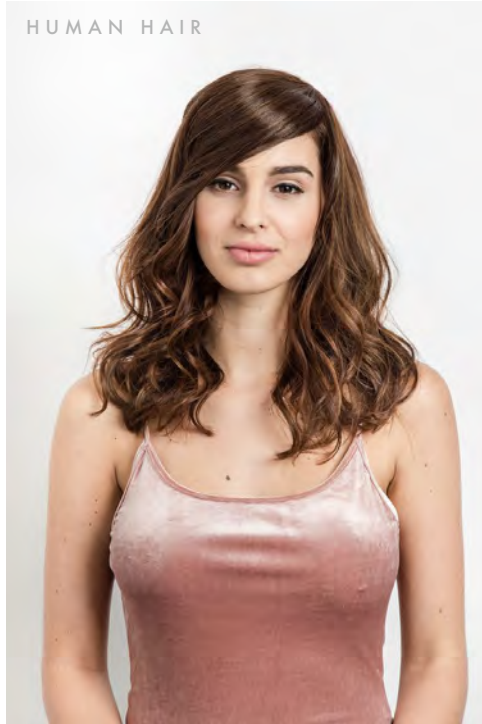

BANGS

NAME
BANGS

PRICE
MSRP:
$120.00/1 PC

COLOR
SO3/16, SO4, S07,
SO8, SO901,
S14/141, S1501,
S1701

SOHO BANGS EXTENSIONS TUTORIAL

Care Instructions: No special care instruction because it is 100% human hair. Same shampoo & conditioner. Treat it just like your hair.

Have you always wanted bangs or nice volumized bangs? The human hair bangs give you bangs & gives some extra volume to your hair so you don't have to go out of your way to cut your normal hair! Made out of 100% Remy Hair.