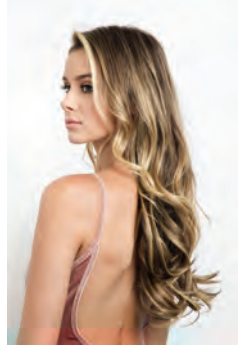

ALLISON

EXTENSION PIECE