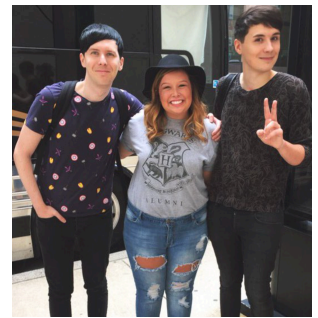

# The Right Side pose™ & Resting Doge face™

The mysterious conditions striking Dan Howell

OK, you know that Ariana specialty that she does when posing showing systematically only one side of her face ? Yeah ? Well Dan has developed a similar pattern. No need to be Sherlock Holmes guys as it is painfully obvious. Every time we get a selfie of Dannyflameboy, he is torticollising his neck more and more to show only the right side of his face aka the one with the sad dimple. It is so flagrant and systematic that people have started calling the other side of his face « the hidden side of the moon ». More and more people are now praying the forces of the cosmos and performing ritual sacrifices so we get frontal pics or even better, the graal, left side pics.

Even more disconcerting is the evolution of this right side professional turn. Look at the M&G pictures, it is perfected to perfection and all of them have Dan doing exactly the same  $\frac{3}{4}$  head turn. Even when he is not on the left of the picture (where the head turn looks more natural), he will do the pose which leads to hilarious pics like this one. (pic by @hikatiejo)

The world famous Right Side pose™ :

Besides that, an increasing number of people have also not been able to ignore the striking resemblance of Dan's own selfies pose with the doge meme. The evolution of the doge pose has been fascinating. Dan prompted by his ebony haired companion Phillip started to do the doge pose for the 1st time on video in PINOF 6. Encouraged by the incredible resemblance and the request of viewers, he kept doing it several times after that. Now his condition seems a lot more serious, as the doge pose is not a pose performed on demand but the natural pose that Dan generally has.