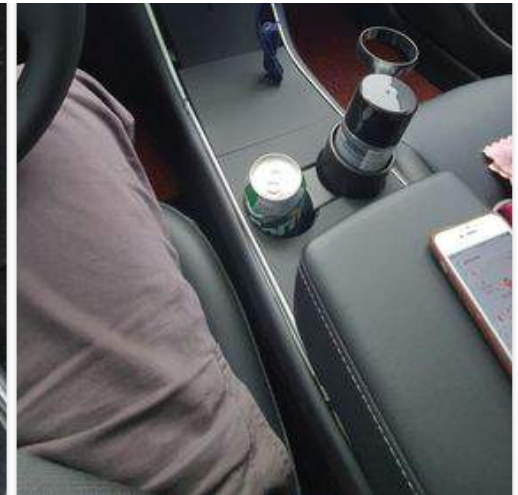

Maëlle R. ✓

5/6/2021

looks awesome, i wish it already came like this from factory

Show more reviews