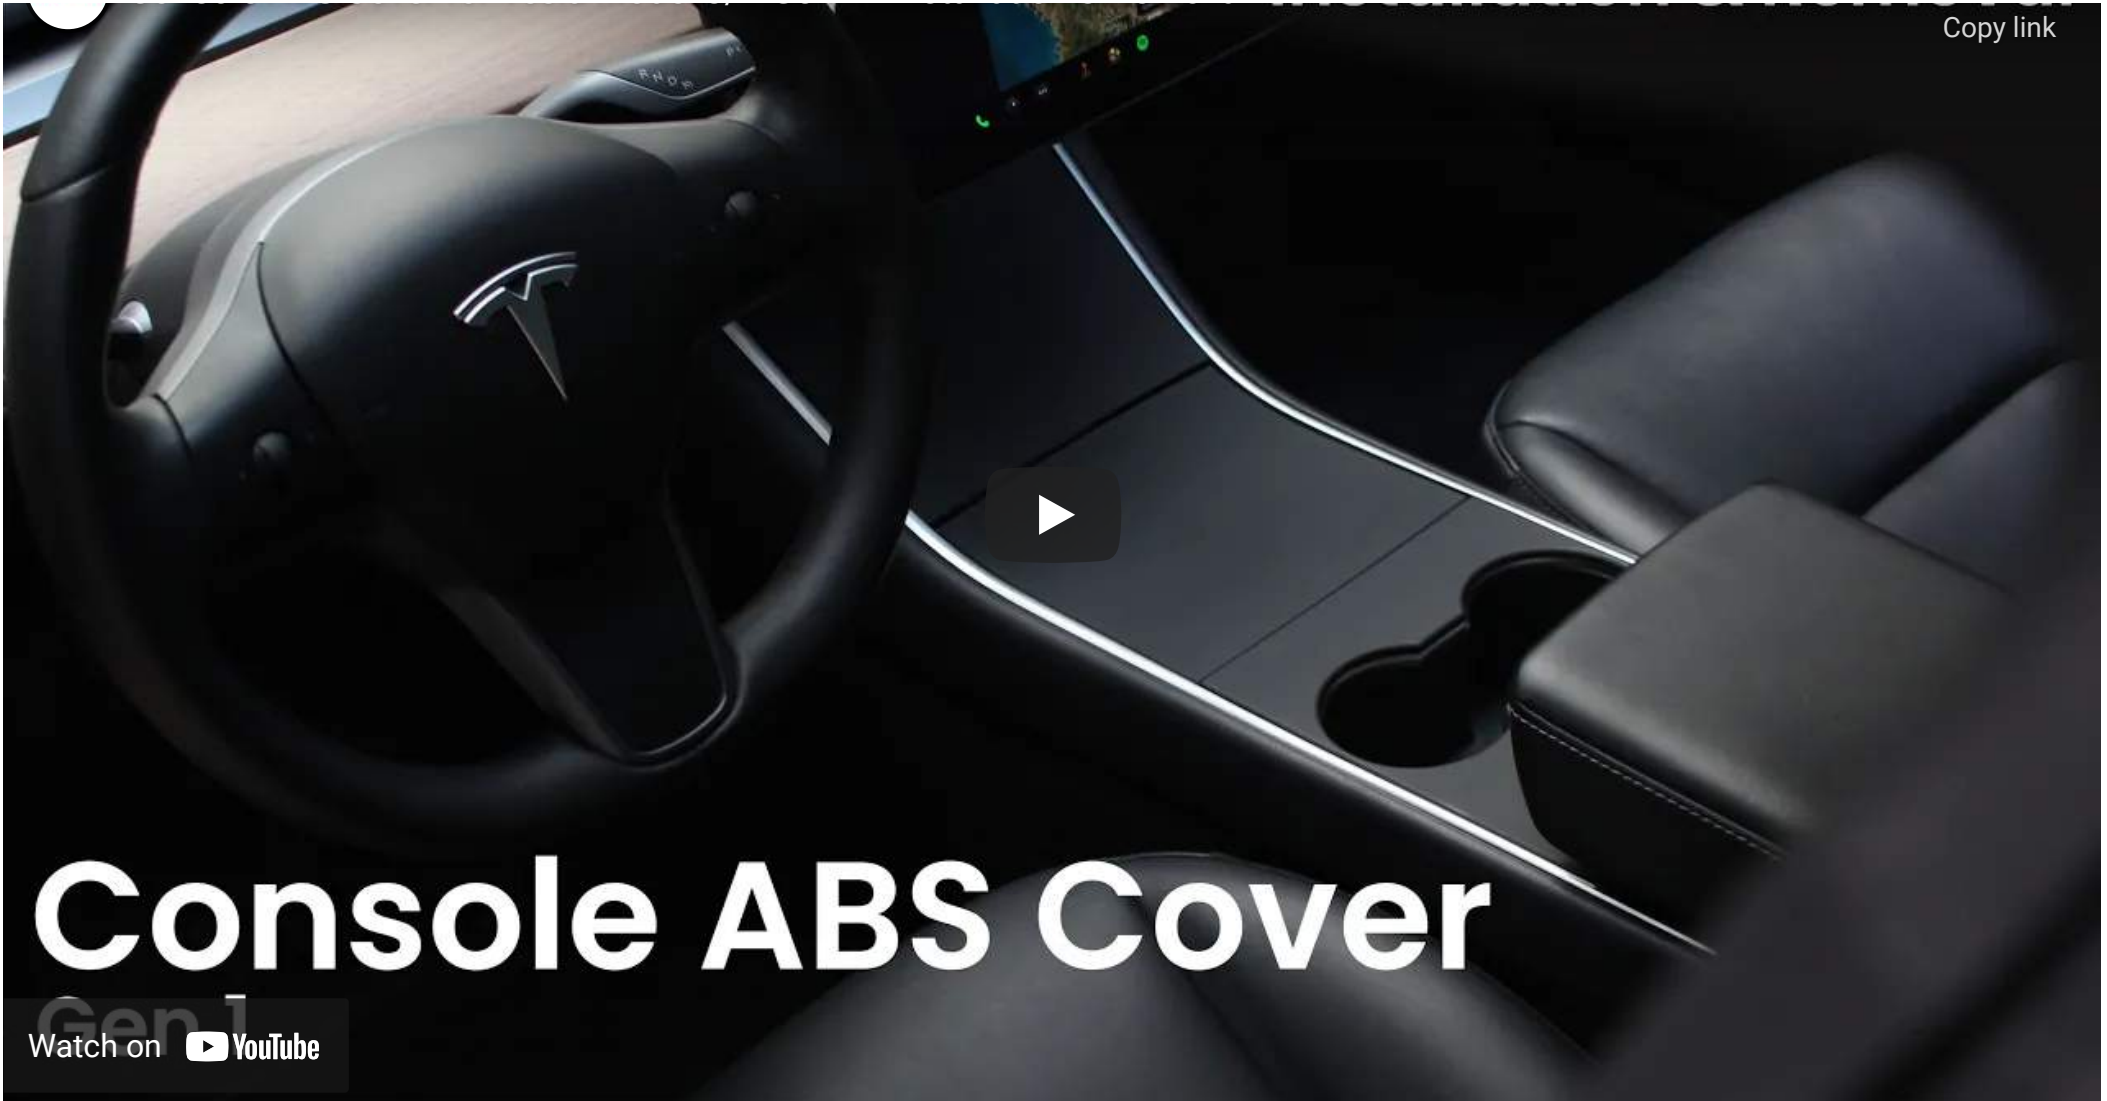

Copy link

Console ABS Cover

Watch on YouTube

55 Reviews

Write a review