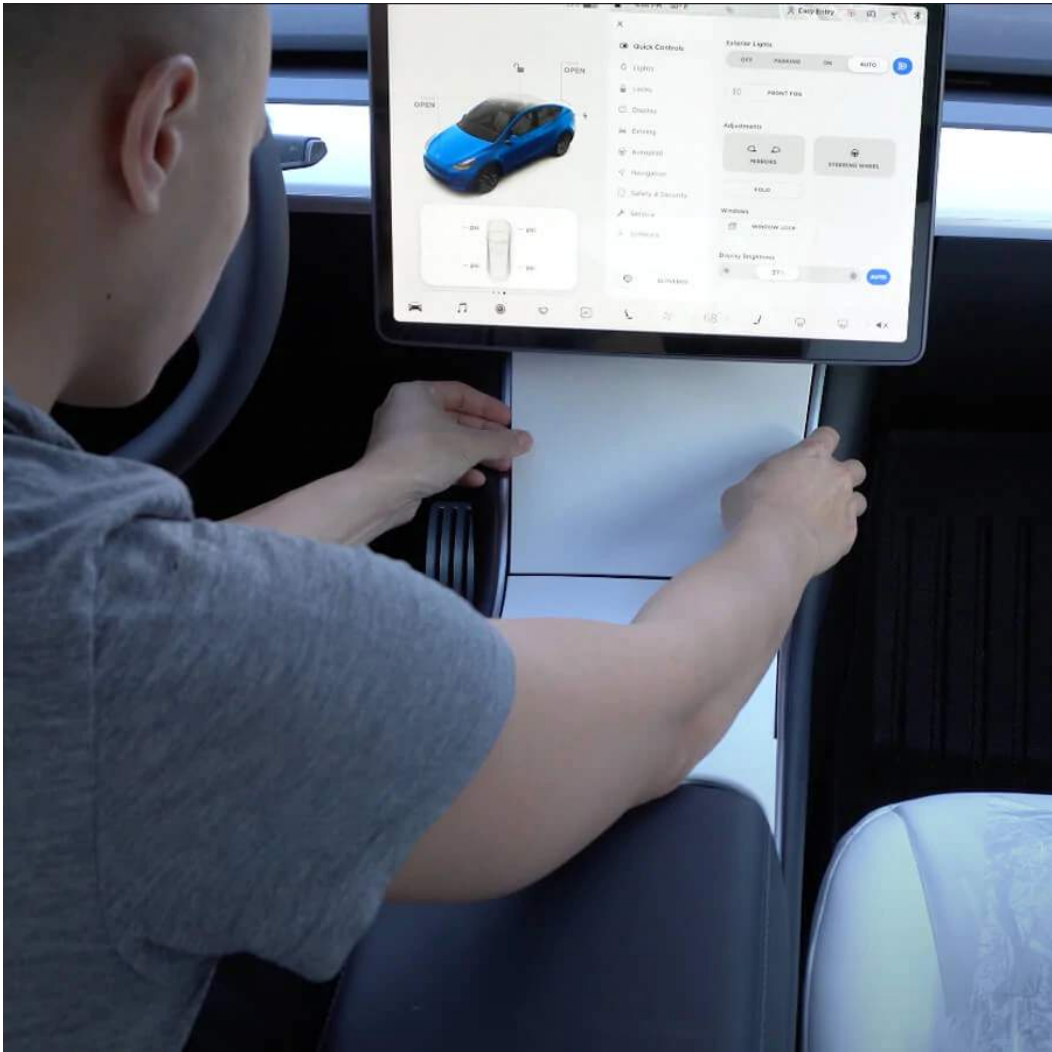

## Upgrades Your Tesla's Interior

The thick, matte cover add a transitional, flowing feel to your interior. It sits effortlessly on your center console and blends in with the rest of the design. Granting your Tesla, a cost-effective, **unmatched, elegant look**.