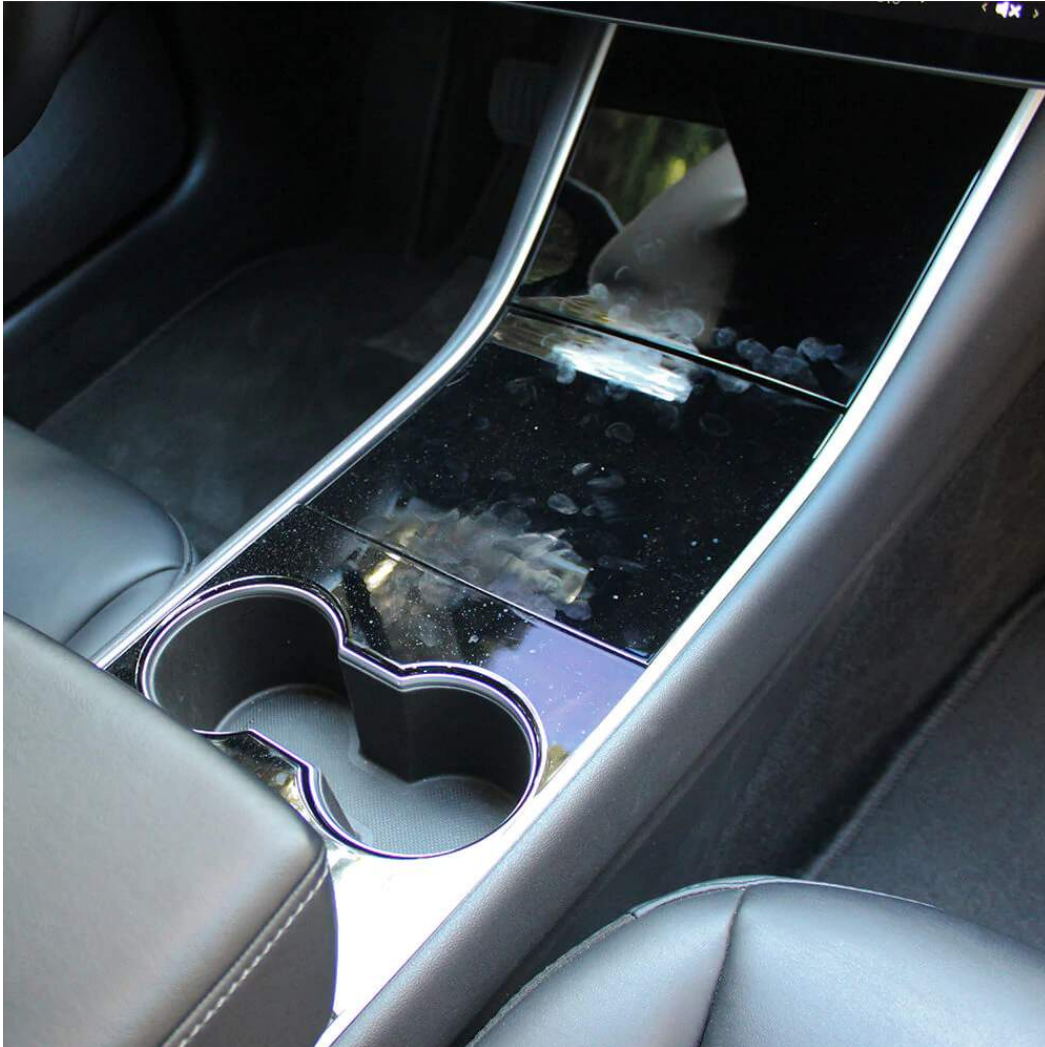

The center console of the Tesla Model 3 & Y comes in *piano black*. And while it looks good at first sight, it's quite prone to all sorts of **problems**. From fingerprints, smudges, to streaks, and scratches that **ruin** your Tesla interior's flair.

Proleep's ABS console covers step in to solve the drawbacks of the original glossy black. Boasting a **clean matte finish** and sturdy ABS construction, they **prevent fingerprints and dust**, and elevate your Tesla's interior aesthetic to *new heights*.

Dust-proof & Fingerprint-resistant

The ABS cover shields the original black piano "fingerprint magnet" under a **soft leather-like matte layer**. It accentuates your Tesla's interior design and keeps the glossy black out of sight, out of mind, for a smoother, more enjoyable ride.