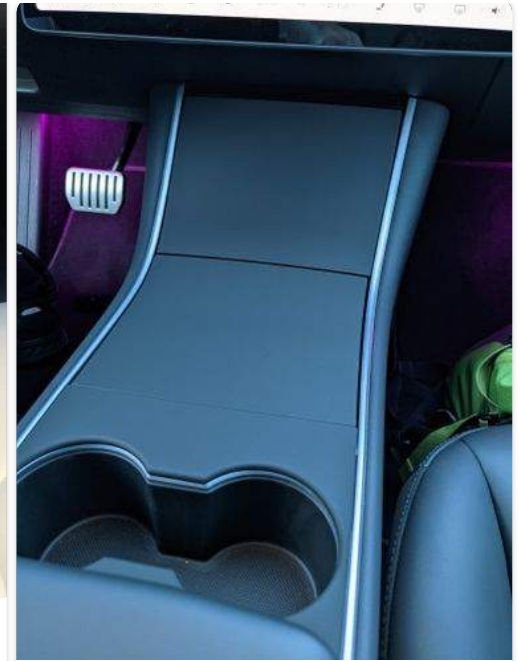

Brent M. ✓

10/6/2021

Love it! No matter how clean my car was, the console always had fingerprints and dust within a day. No more. The console cover was easy to install and makes the console look like it should have originally.

Item type:
Matte Black

Michael G. ✓

8/3/2021

I've used other vinyl cling wraps on multiple 3s and Ys and this product exceeds them. Definitely prefer the hard cover. Will only use these going forward. Experience was great: easy shopping, quick delivery, simple installation. Will buy from PROLEEP again. Thank you.

Item type:
Matte Black

Kerry W.

7/8/2021

It's amazing but.... it got dirty and smudged with normal use and will not come clean. I'm almost going to try fine sand paper unless some one has an idea. No interior cleaners or even scotch pad get the smudges off

Louise R. ✓

5/12/2021

Price-quality highly recommended. Shipping very fast.