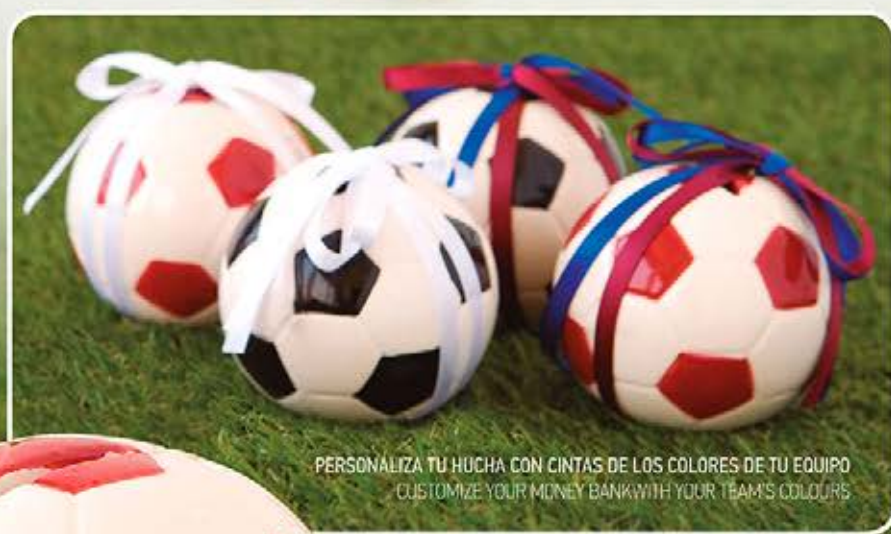

HUCHA DE CERÁMICA
CERAMIC MONEY BANK
SALVADANAIO IN CERAMICA
TIRELINE EN CÉRAMIQUE

Ref: Y208
→8 18 8 cm
2 • 7 • 96 • 8435033265591

PERSONALIZA TU HUCHA CON CINTAS DE LOS COLORES DE TU EQUIPO
CUSTOMIZE YOUR MONEY BANK WITH YOUR TEAM'S COLOURS