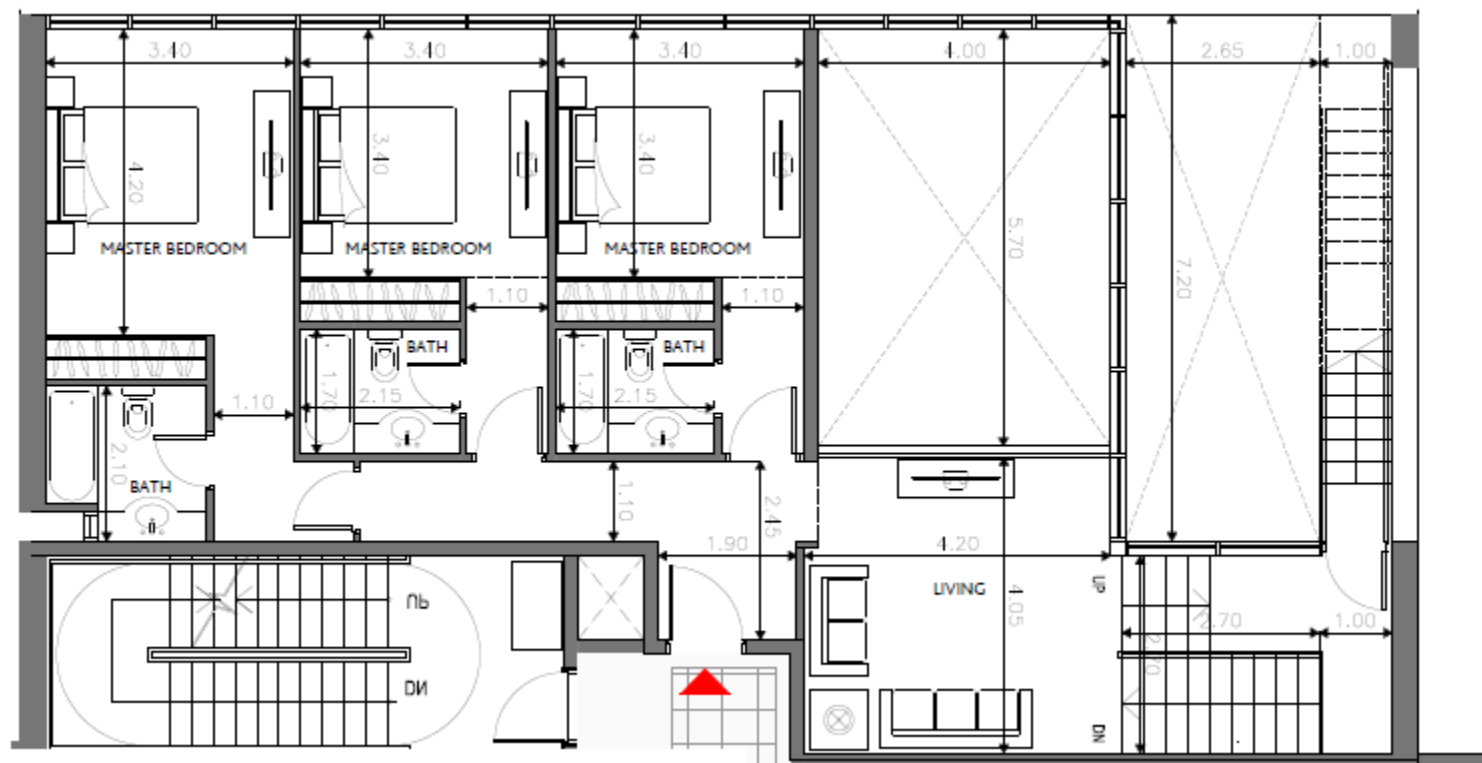

SQUARE

SAADIYAT - ABU DHABI

للذكور

المستعصمات - أبوظبي

APARTMENT : 4 BEDROOM-A DUPLEX-2
INTERNAL AREA : 113.25 M² / 1219.01 FT²
EXTERNAL AREA : 3.48 M² / 37.46 FT²
TOTAL AREA : 116.73 M² / 1256.47 FT²