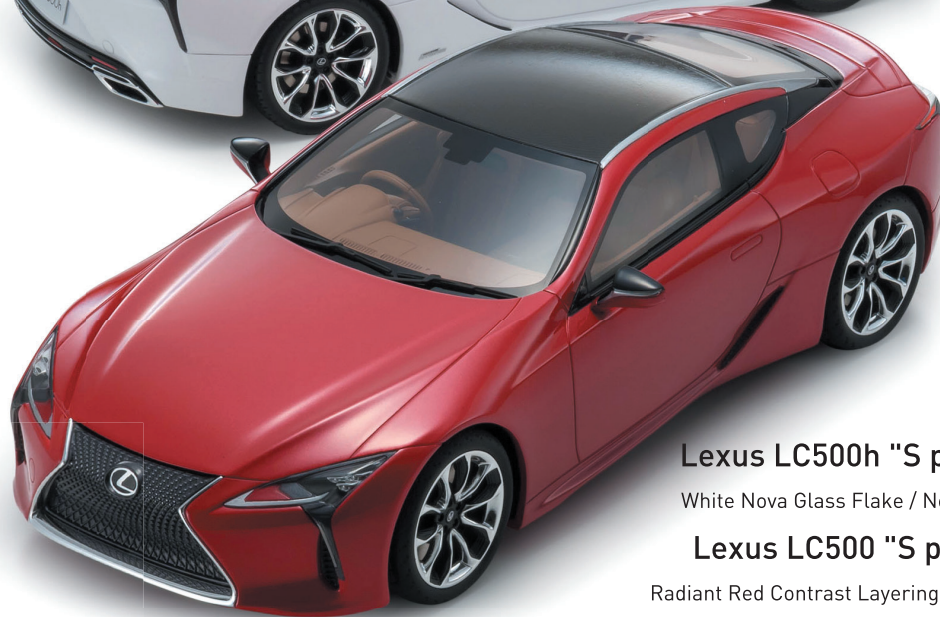

Lexus

Lexus LC500h "S package"

White Nova Glass Flake / No.KSR18024W

Radiant Red Contrast Layering / No.KSR18024R