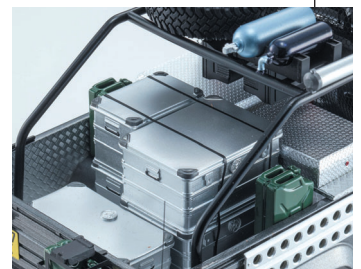

Black / No.KSR18011BK

Lexus

Lexus LC500h "S package"

White Nova Glass Flake / No.KSR18024W

Lexus LC500 "S package"

Radiant Red Contrast Layering / No.KSR18024R

Land Rover

Land Rover Defender 90 Movie Edition