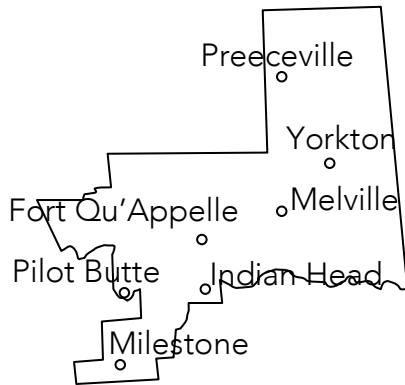

## 7 - Moose Mountain-Badlands

Made from constituencies of Cannington, Estevan, Moosomin, Weyburn-Big Muddy and Wood River

## 8 - Last Mountain

Contains constituencies of Arm River, Lumsden-Morse, Moose Jaw North, Moose Jaw Wakamow and Regina Pasqua

## 9 – Kelsey Trail

Made from constituencies of Batoche, Carrot River Valley, Humboldt-Watrous, Kelvington-Wadena and Melfort

## 10 – Qu'Appelle Valley

Made from constituencies of Canora-Pelly, Indian Head Milestone, Last Mountain-Touchwood, Melville-Saltcoats and Yorkton