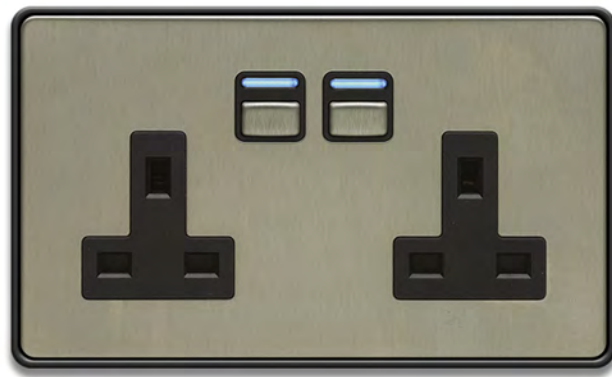

## NEW FEATURES

2-way communication  
Power monitoring  
Improved loading capacity  
Improved compatibility with dimmable LEDs  
Customisable status LED colour  
Wireless 2-way switching

DOUBLE SOCKET £59.95

## NEW FEATURES

2-way communication  
Power monitoring  
Detect plugged in devices  
Customisable status LED colour

POWER STARTER KIT £185  
(Link Plus & 2 Gang Socket)

LIGHTING STARTER KIT £185  
(Link Plus & 1 Gang Dimmer)