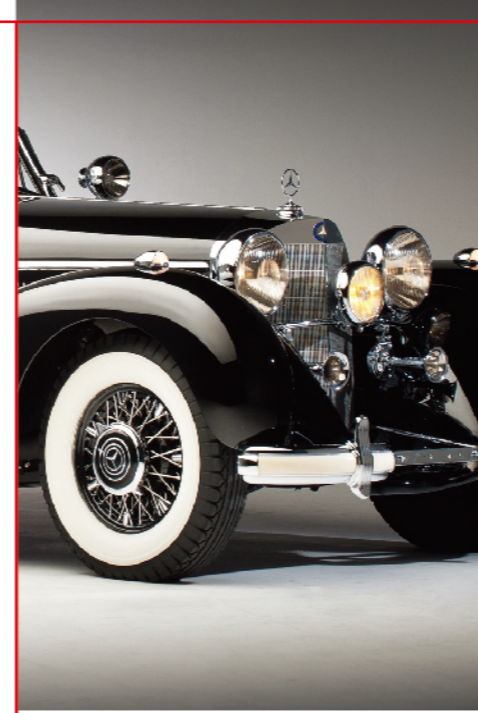

It has been a long journey for our company.

We had our humble beginnings as a distributor, with dreams of one day creating our own models. In 2007 we would introduce our first replicas of the Snap-on garage accessories, but this was only the beginning. In the years since then we have featured a growing range of models, featuring everything from the latest supercars to famous pieces of motorsports history.

We may be a young brand compared to some of the larger names in this industry, but we share the same philosophy and strive for excellence in every model we produce.

We are exceptionally thankful for the support that we have received over the years to make this possible. We owe a great deal not only to our distributors and collectors worldwide, but also to the many auto manufacturers and even classic car collectors who have assisted us in the creation of every model that we produce. This is not just a celebration of what we have accomplished in ten years; this is just one more milestone in our pursuit of passion.

Here's to another ten years.

January 2017

Collection d'Elegance
by TSM-MODEL

09-12 1:18 Scale Model

13-16 1:43 Scale Model

TSMMODEL™
SCALE MINIATURES

19-22 MasterCraft

23-26 Scale12 Automotive

27-28 Scale12 Motorbike

29-36 Scale 18

37-52 Scale 43

53-58 Accessories

OEM & SPECIAL PROJECTS

59-60 OEM & Special Projects

61-62 TSM-Model Media Center

For exclusive TSM photos, behind-the-scenes videos and the latest TSM news:

Like us on Facebook:
facebook.com/truescale.miniatures

Follow us on Twitter:
twitter.com/truescale