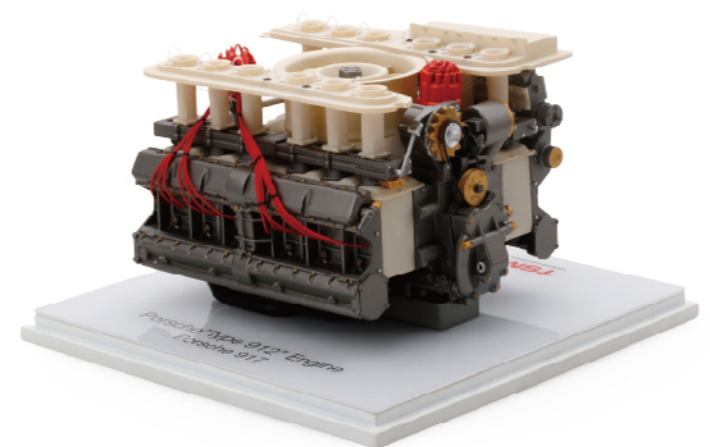

ENGINE

Porsche "Type 912" Engine
Porsche 917
TSM15AC11