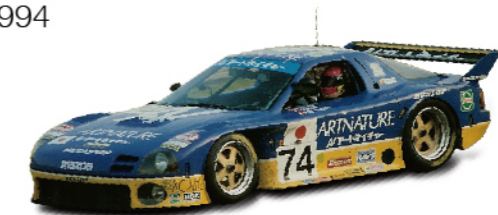

MAZDA

Mazda RX-7 GTO #74, 1994
Le Mans 24 Hrs.
TSM430190