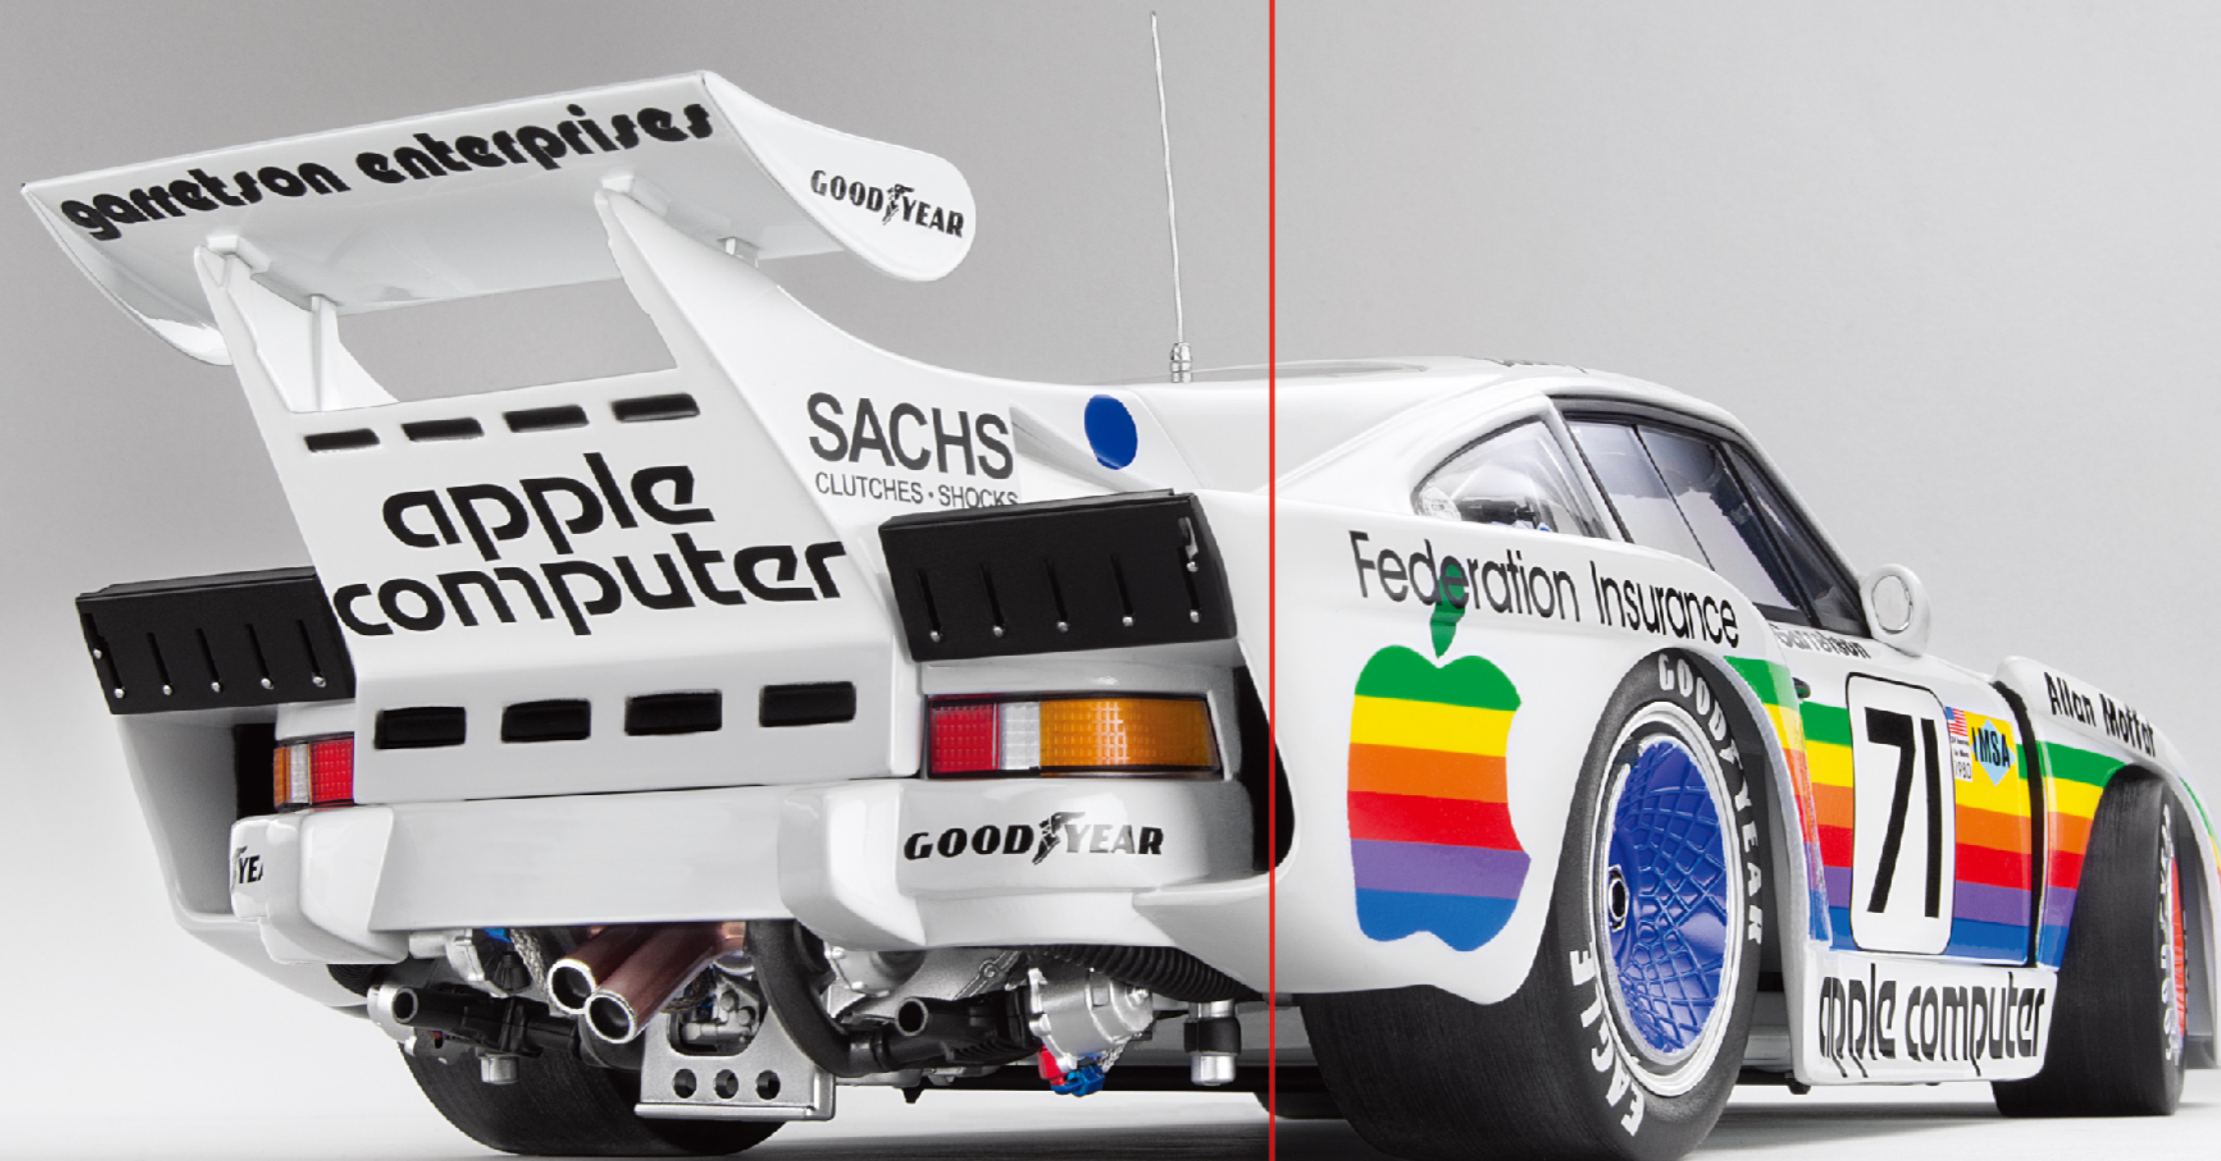

PORSCHE 935 K3 Le Mans 1980