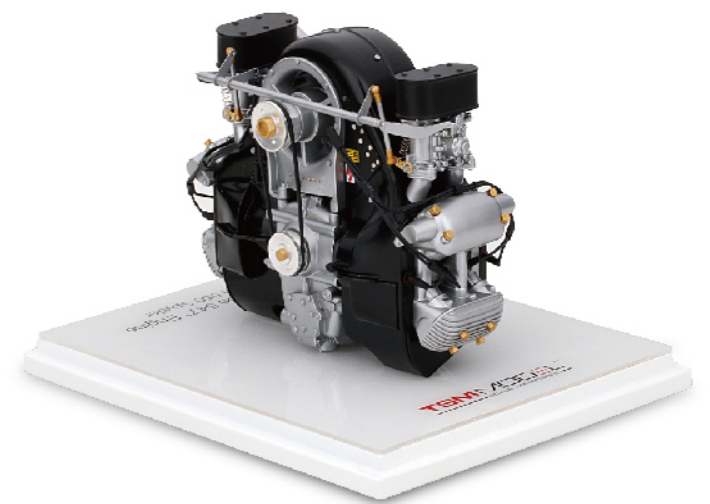

James Hunt
Hesketh Racing 1973
TSMAC0004

Niki Lauda
Ferrari 1975
TSMAC0005

ENGINE

Porsche "Type 912" Engine
Porsche 917
TSM15AC11

Porsche "Type 547" Engine
Porsche 550 Spyder
TSM15AC12

DIORAMA

Shell Oil Kit - Vintage 1:18
TSM16AC04