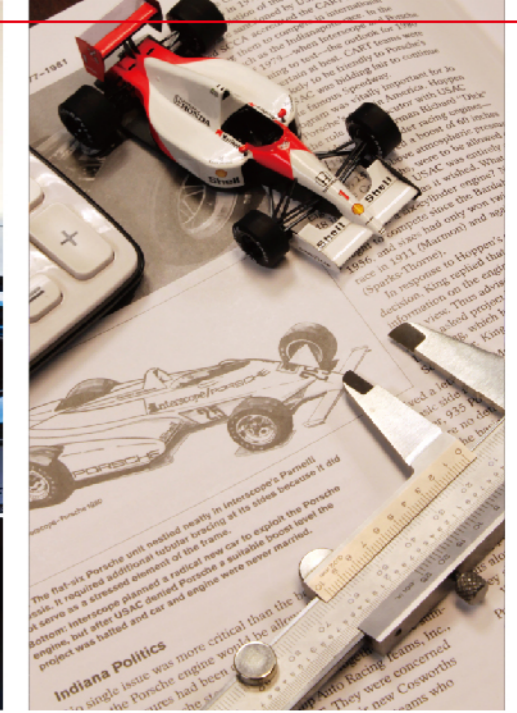

It has been a long journey for our company.

We had our humble beginnings as a distributor, with dreams of one day creating our own models. In 2007 we would introduce our first replicas of the Snap-on garage accessories, but this was only the beginning. In the years since then we have featured a growing range of models, featuring everything from the latest supercars to famous pieces of motorsports history.

We may be a young brand compared to some of the larger names in this industry, but we share the same philosophy and strive for excellence in every model we produce.

We are exceptionally thankful for the support that we have received over the years to make this possible. We owe a great deal not only to our distributors and collectors worldwide, but also to the many auto manufacturers and even classic car collectors who have assisted us in the creation of every model that we produce. This is not just a celebration of what we have accomplished in ten years; this is just one more milestone in our pursuit of passion.

Here's to another ten years.

January 2017

Collection d'Elegance
by TSM-MODEL

09-12 1:18 Scale Model

13-16 1:43 Scale Model

TSMMODEL™
SCALE MINIATURES

19-22 MasterCraft

23-26 Scale12 Automotive

27-28 Scale12 Motorbike

29-36 Scale 18

37-52 Scale 43

53-58 Accessories

OEM & SPECIAL PROJECTS

59-60 OEM & Special Projects

61-62 TSM-Model Media Center

For exclusive TSM photos, behind-the-scenes videos and the latest TSM news:

Like us on Facebook:
facebook.com/truescale.miniatures

Follow us on Twitter:
twitter.com/truescale