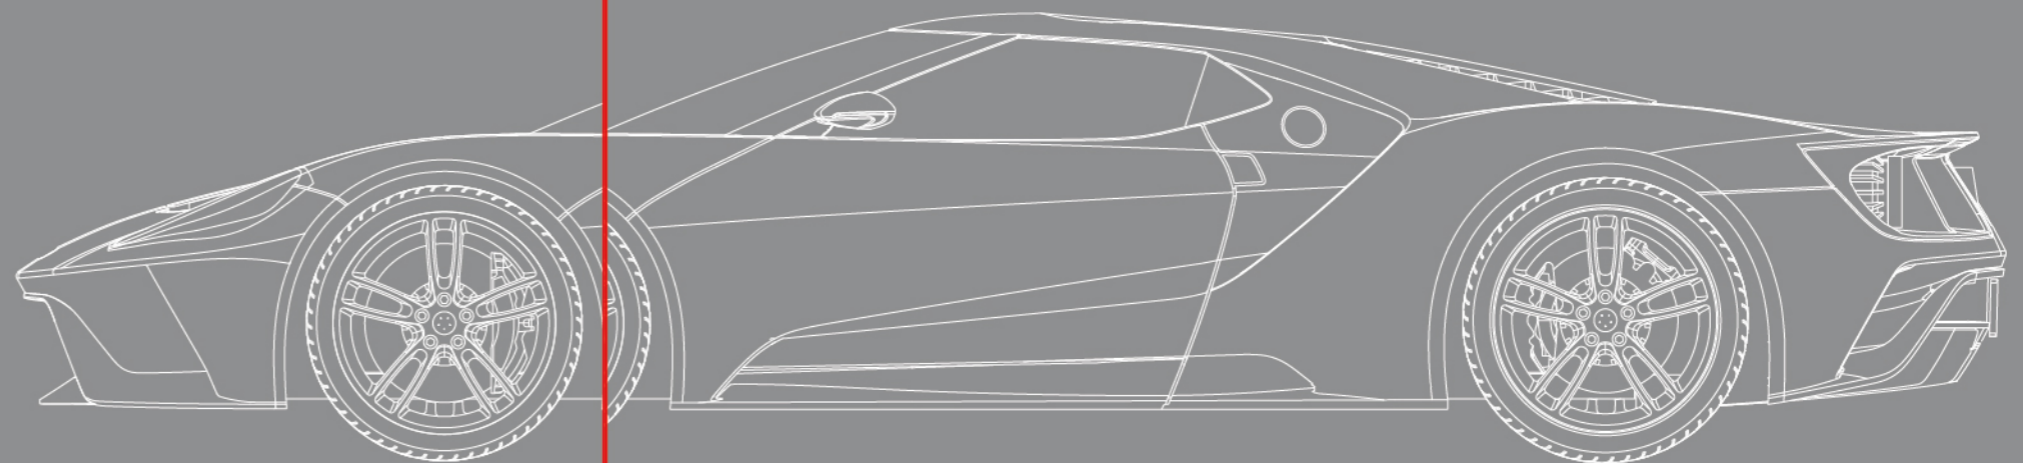

TSMMODEL™
SCALE MINIATURES