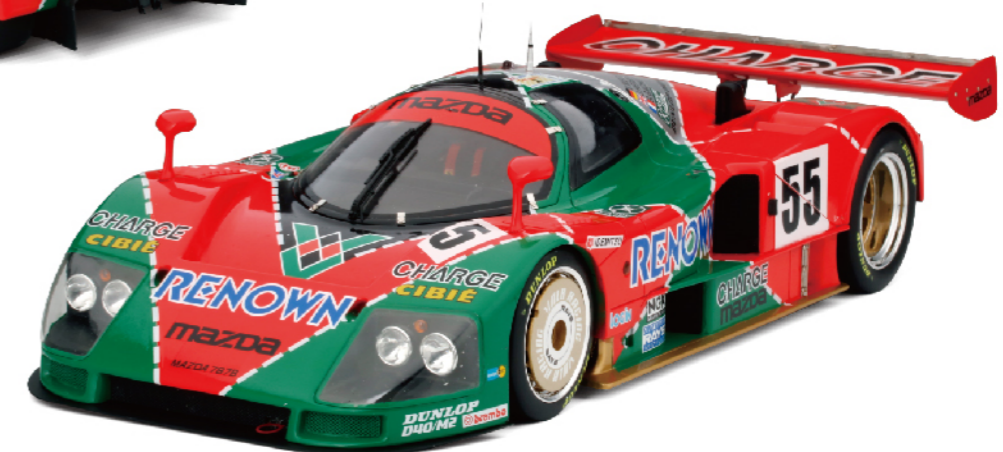

LIMITED 300

Acura NSX
130R White w/ Carbon Fiber Package
TSM161202

LIMITED 300

MAZDA

Mazda 787B #55, 1991
Le Mans 24 Hrs. Winner
TSM151201

LIMITED 999

McLaren P1™
Gotham Black
TSM161204

LIMITED 300