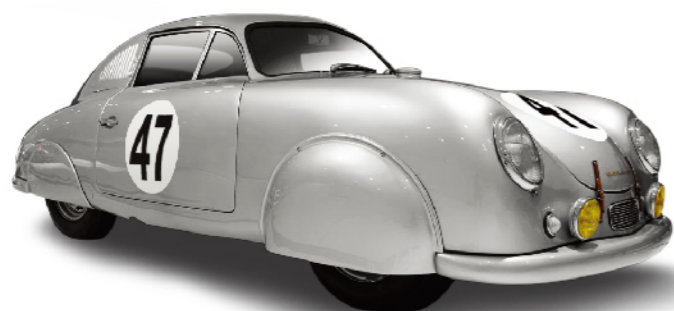

RESIN MODEL

Porsche 356 SL #47, 1951
Le Mans 24 Hrs.
TSM161812R