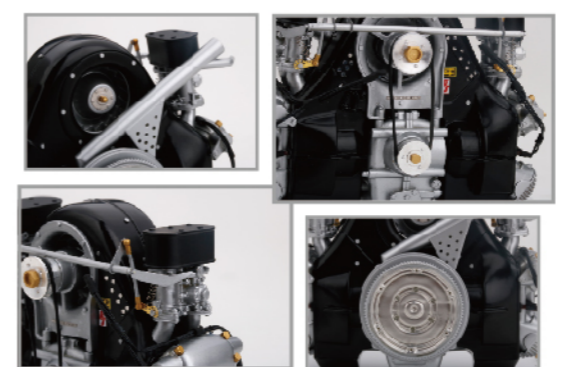

James Hunt
Hesketh Racing 1973
TSMAC0004

Niki Lauda
Ferrari 1975
TSMAC0005

ENGINE

Porsche "Type 912" Engine
Porsche 917
TSM15AC11

Porsche "Type 547" Engine
Porsche 550 Spyder
TSM15AC12

DIORAMA

Shell Oil Kit - Vintage 1:18
TSM16AC04