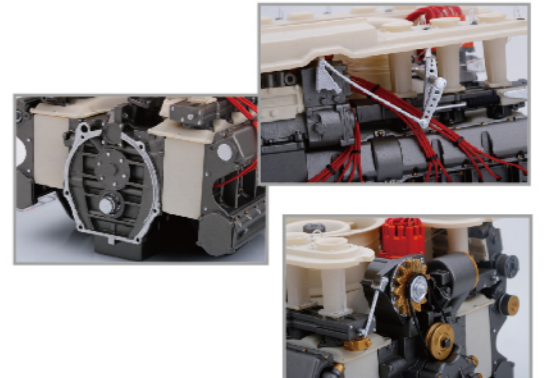

Porsche "Type 547" Engine
Porsche 550 Spyder
TSM15AC12