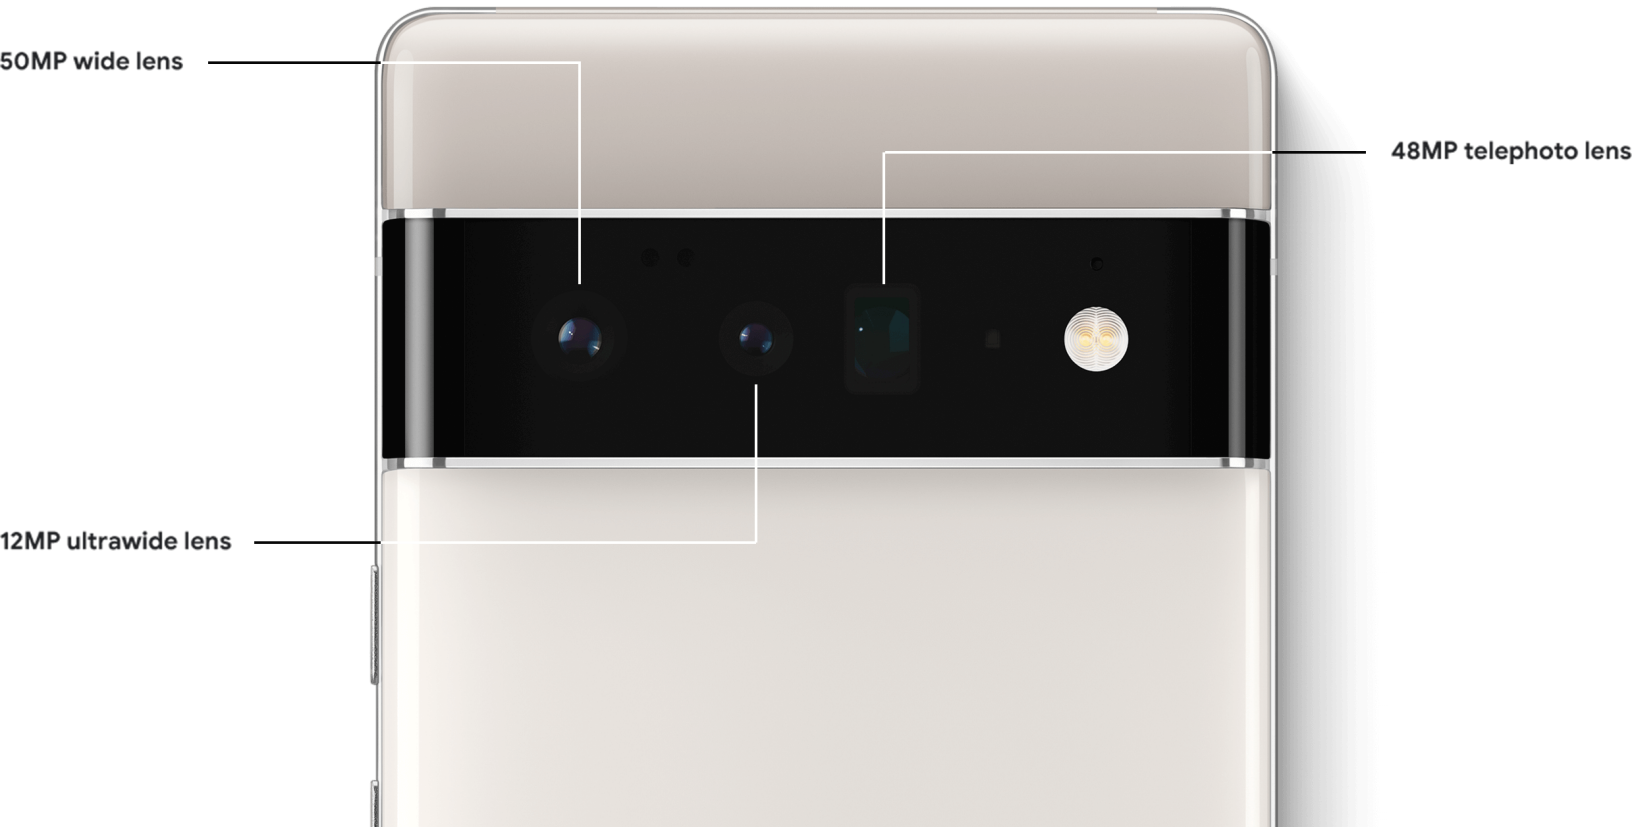

Capture brilliant colour, vivid detail and beautiful, authentic skin tones with new pro-level lenses.

12MP ultrawide lens

50MP wide lens

48MP telephoto lens

Pixel 5

Pixel 6 Pro

Captures 150% more light.

The new, larger main sensor captures the most light ever in a Pixel, for finer detail and richer colour, plus faster, more accurate Night Sight photos.¹