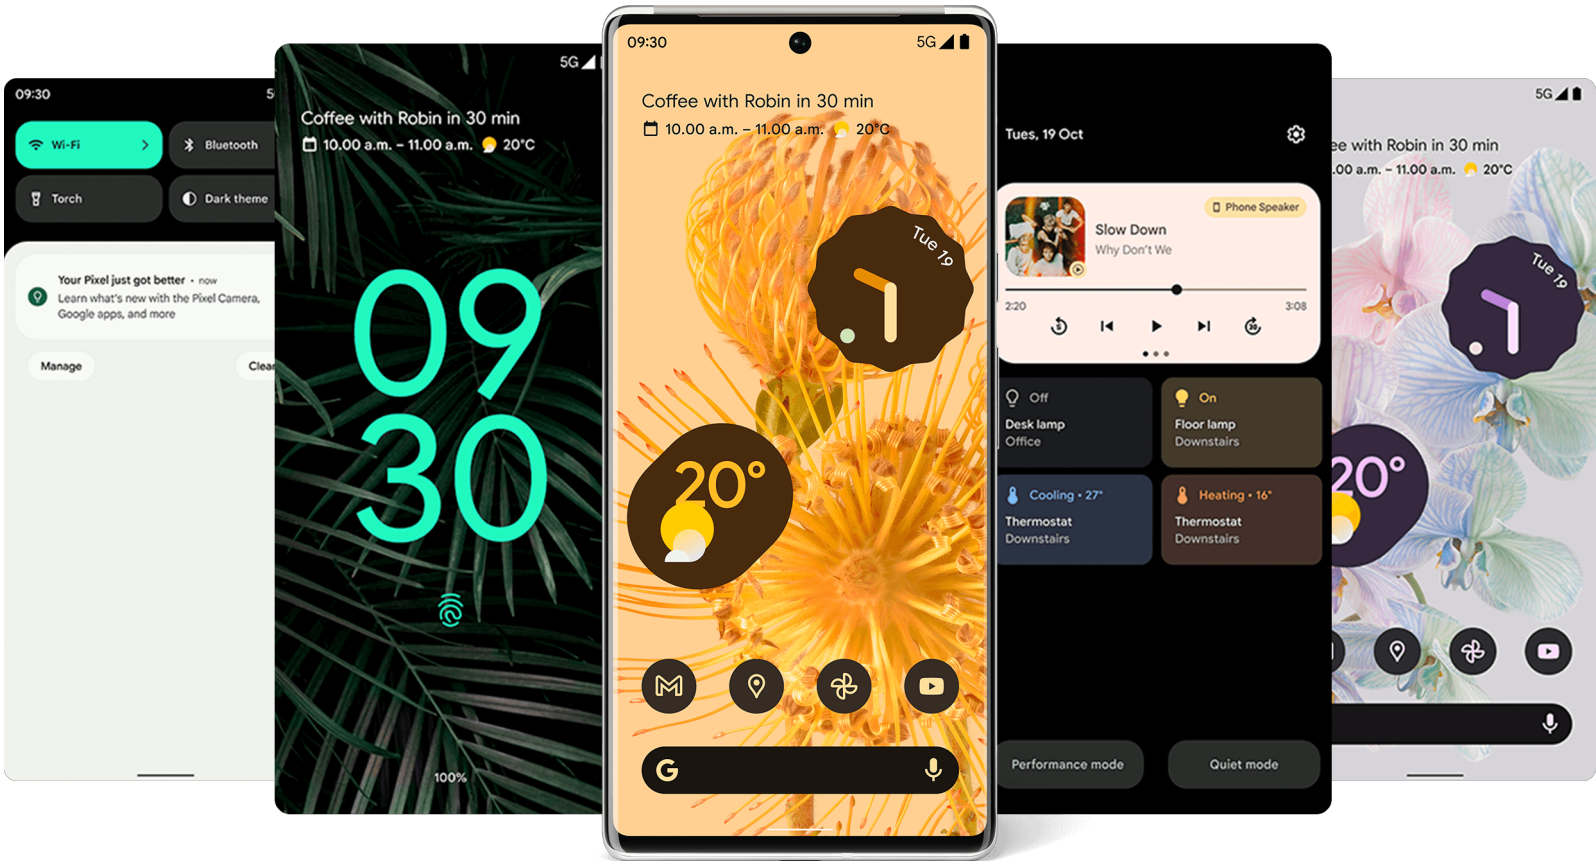

The most fluent Pixel ever.

Translate live video captions, signs in up to 55 languages, and private chats and messages automatically and securely.¹ No apps, Internet or language courses required.²

Translate to English

¡Hola Maya!

Soy Sophie, la amiga de Lucy.
Estoy organizando una fiesta
de cumpleaños para Lucy y
me gustaría invitarte.

¹ Not available in all languages or countries. Not available on all media or apps. Camera-based translation using Lens is available in 55 languages. Language availability may be more limited for other Pixel translation features. See g.co/pixel/livetranslate for more information. ² Internet connection required during setup only.

The phone that's about you.

The new Pixel 6 Pro is reimagined on the inside to be more modern, intuitive and personal.

A fresh new look and feel.

The reimagined interface is a whole new way to experience Pixel, with colours that reflect your personal style.