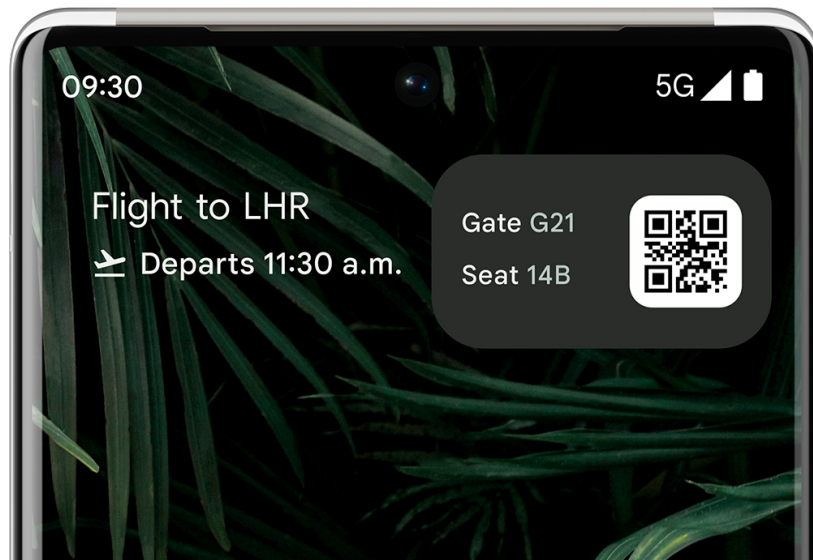

The phone that's about you.

The new Pixel 6 Pro is reimagined on the inside to be more modern, intuitive and personal.

A fresh new look and feel.

The reimagined interface is a whole new way to experience Pixel, with colours that reflect your personal style.

**Shows you what you
need, when you need it.**

At a Glance intuitively surfaces
your upcoming events,
reminders and more – like your
boarding pass when you arrive
at the airport.¹

1 Boarding pass feature requires a
Gmail account and an Internet connection.