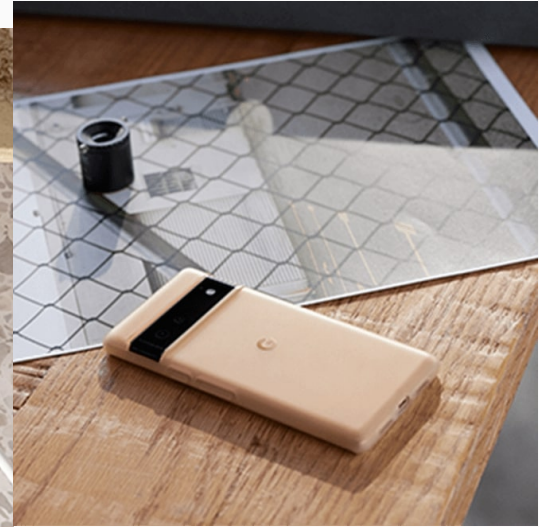

Built to protect. Designed to show off.

Made with translucent material that lets the phone shine through, this case is thoughtfully designed with over 30% post-consumer recycled plastics.

1 Compared to Google Pixel Stand (1st gen). Wireless charging rates up to 21 W (Pixel 6) and up to 23 W (Pixel 6 Pro) charging with Qi-certified Google Pixel Stand (2nd gen) (sold separately). Actual results may be slower. 2 Requires compatible smart device. Sold separately. See g.co/pixelstand/req for more details. 3 Requires compatible USB-C® device (sold separately). Charging speed varies and depends on device capabilities, battery age, usage during charging and many other factors.