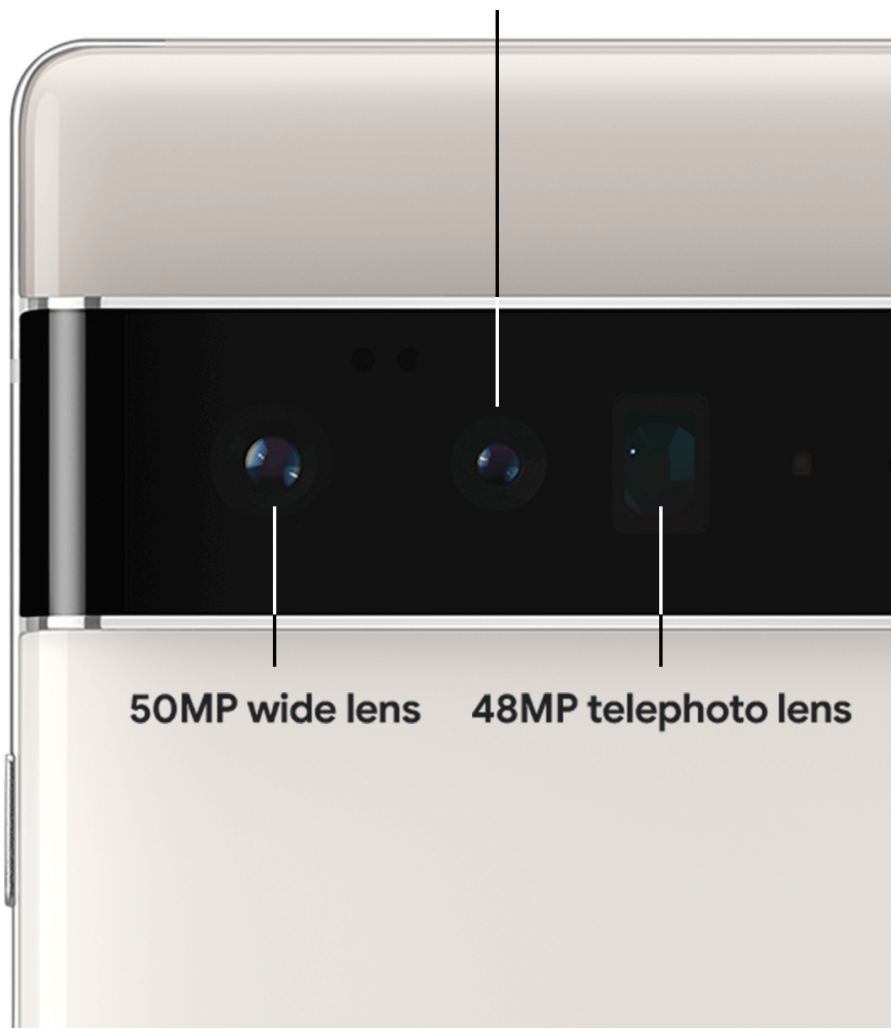

¹ Based on internal benchmark testing on pre-production devices. "80% faster" claim based on comparison to Pixel 5.

² Based on a count of independent hardware security subsystems and components.

The most advanced Pixel camera ever.

Capture brilliant colour, vivid detail and beautiful, authentic skin tones with new pro-level lenses.

12MP ultrawide lens

50MP wide lens

48MP telephoto lens

Pixel 5

Pixel 6 Pro

Captures 150% more light.

The new, larger main sensor captures the most light ever in a Pixel, for finer detail and richer colour, plus faster, more accurate Night Sight photos.¹

Pixel 5

Pixel 6 Pro

**Get up close with
4x optical zoom.**

Pixel 6 Pro includes a telephoto lens with 4x optical zoom. Super Res Zoom lets you zoom up to 20x.²

Get everyone in the shot.

Take big group selfies or see more of your surroundings with the Ultrawide 94° field-of-view front camera.³