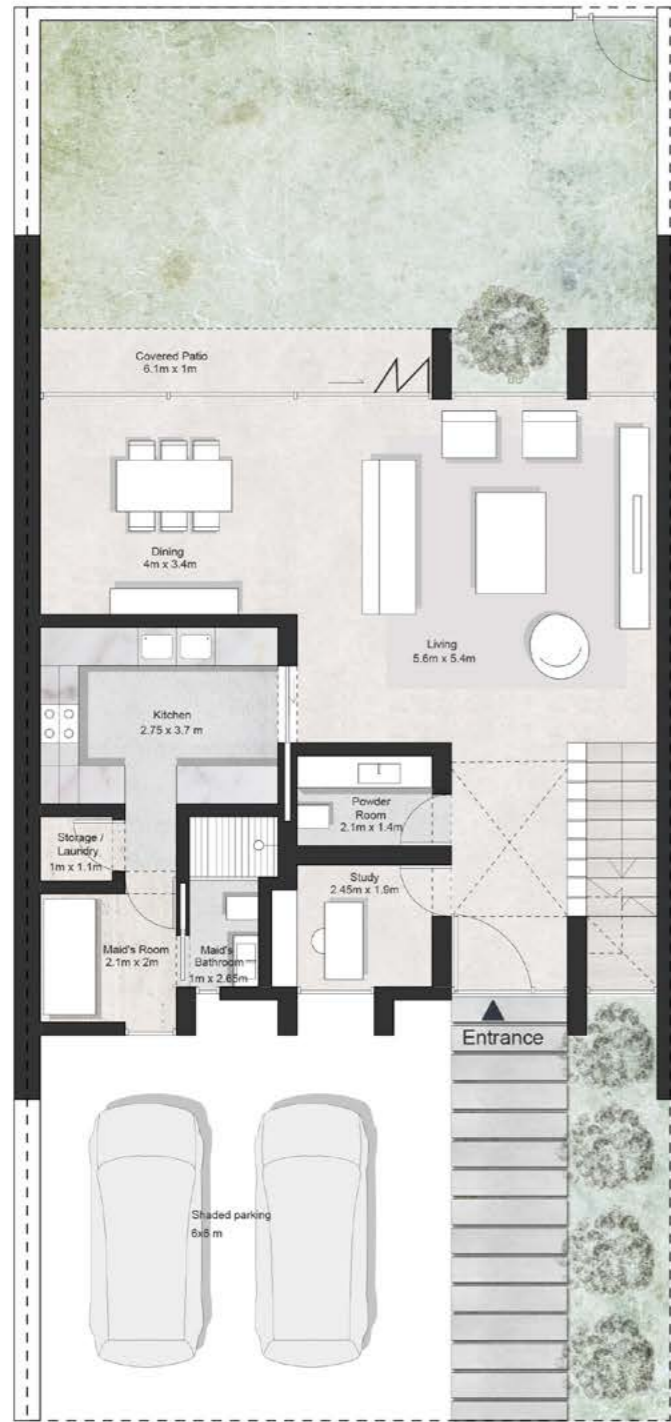

2 Bedroom Townhouse

2 Bedroom Townhouse
2 Bed + 3.5 Bath + Maid
Ground Floor: 1,228 sqft
First Floor: 842 sqft
Total Area: 2,070 sqft

3 Bedroom Townhouse

3 Bedroom Townhouse
3 Bed + 3.5 Bath + Maid
Ground Floor: 1,582 sqft
First Floor: 1,155 sqft
Total Area: 2,737 sqft

3 Bedroom Semi-Detached Villa Type A

3 Bedroom Semi-Detached Villa Type A
3 Bed + 3.5 Bath + Maid
Ground Floor: 1,587 sqft
First Floor: 1,164 sqft
Total Area: 2,751 sqft

3 Bedroom Semi-Detached Villa Type B

3 Bedroom Semi-Detached Villa Type B
3 Bed + 3.5 Bath + Majlis + Maid
Ground Floor: 1,518 sqft
First Floor: 1,257 sqft
Total Area: 2,775 sqft

4 Bedroom Semi-Detached Villa

4 Bedroom Semi-Detached Villa
4 Bed + 4.5 Bath + Majlis + Maid
Ground Floor: 1,720 sqft
First Floor: 1,598 sqft
Total Area: 3,318 sqft