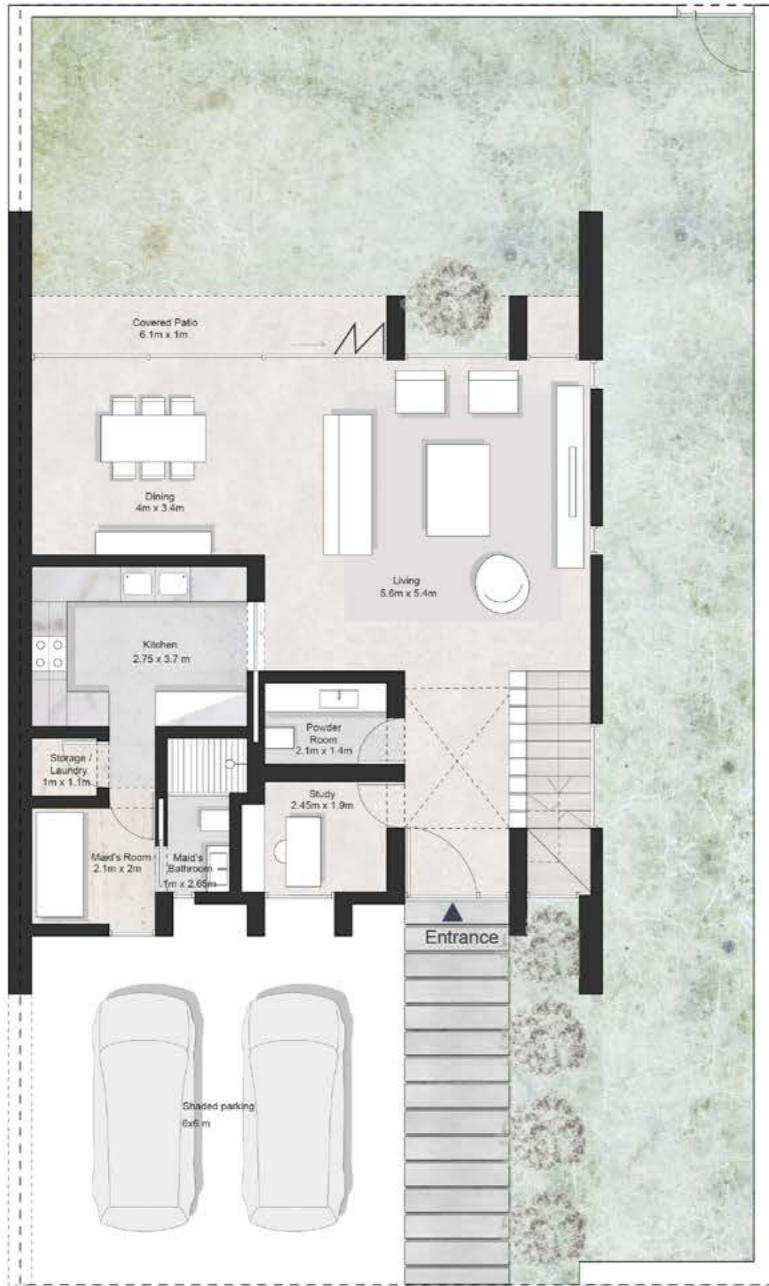

2 Bedroom Townhouse

2 Bedroom Townhouse
2 Bed + 3.5 Bath + Maid
Ground Floor: 1,228 sqft
First Floor: 842 sqft
Total Area: 2,070 sqft

3 Bedroom Townhouse

3 Bedroom Townhouse
3 Bed + 3.5 Bath + Maid
Ground Floor: 1,582 sqft
First Floor: 1,155 sqft
Total Area: 2,737 sqft

3 Bedroom Semi-Detached Villa Type A

3 Bedroom Semi-Detached Villa Type A
3 Bed + 3.5 Bath + Maid
Ground Floor: 1,587 sqft
First Floor: 1,164 sqft
Total Area: 2,751 sqft

3 Bedroom Semi-Detached Villa Type B

3 Bedroom Semi-Detached Villa Type B
3 Bed + 3.5 Bath + Majlis + Maid
Ground Floor: 1,518 sqft
First Floor: 1,257 sqft
Total Area: 2,775 sqft

4 Bedroom Semi-Detached Villa

4 Bedroom Semi-Detached Villa
4 Bed + 4.5 Bath + Majlis + Maid
Ground Floor: 1,720 sqft
First Floor: 1,598 sqft
Total Area: 3,318 sqft