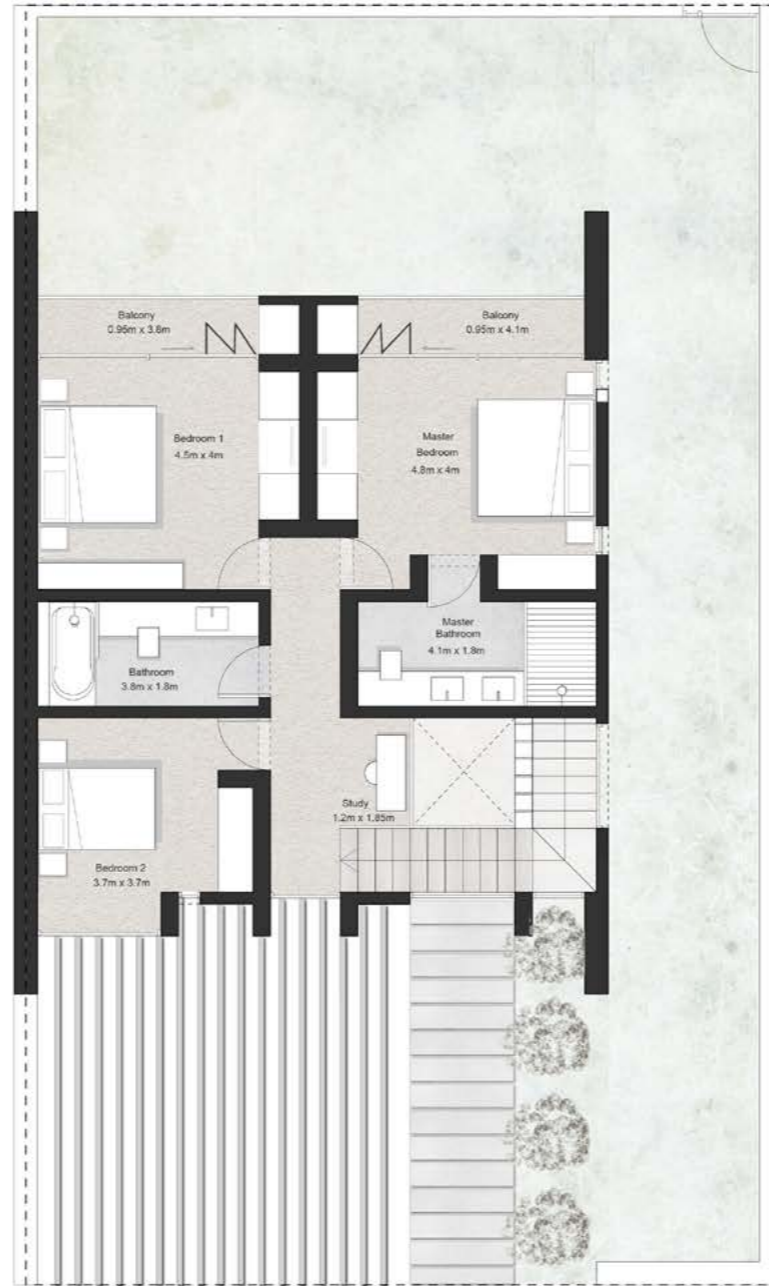

2 Bedroom Townhouse

2 Bedroom Townhouse
2 Bed + 3.5 Bath + Maid
Ground Floor: 1,228 sqft
First Floor: 842 sqft
Total Area: 2,070 sqft

3 Bedroom Townhouse

3 Bedroom Townhouse
3 Bed + 3.5 Bath + Maid
Ground Floor: 1,582 sqft
First Floor: 1,155 sqft
Total Area: 2,737 sqft

3 Bedroom Semi-Detached Villa Type A

3 Bedroom Semi-Detached Villa Type A
3 Bed + 3.5 Bath + Maid
Ground Floor: 1,587 sqft
First Floor: 1,164 sqft
Total Area: 2,751 sqft

3 Bedroom Semi-Detached Villa Type B

3 Bedroom Semi-Detached Villa Type B
3 Bed + 3.5 Bath + Majlis + Maid
Ground Floor: 1,518 sqft
First Floor: 1,257 sqft
Total Area: 2,775 sqft

4 Bedroom Semi-Detached Villa

4 Bedroom Semi-Detached Villa
4 Bed + 4.5 Bath + Majlis + Maid
Ground Floor: 1,720 sqft
First Floor: 1,598 sqft
Total Area: 3,318 sqft