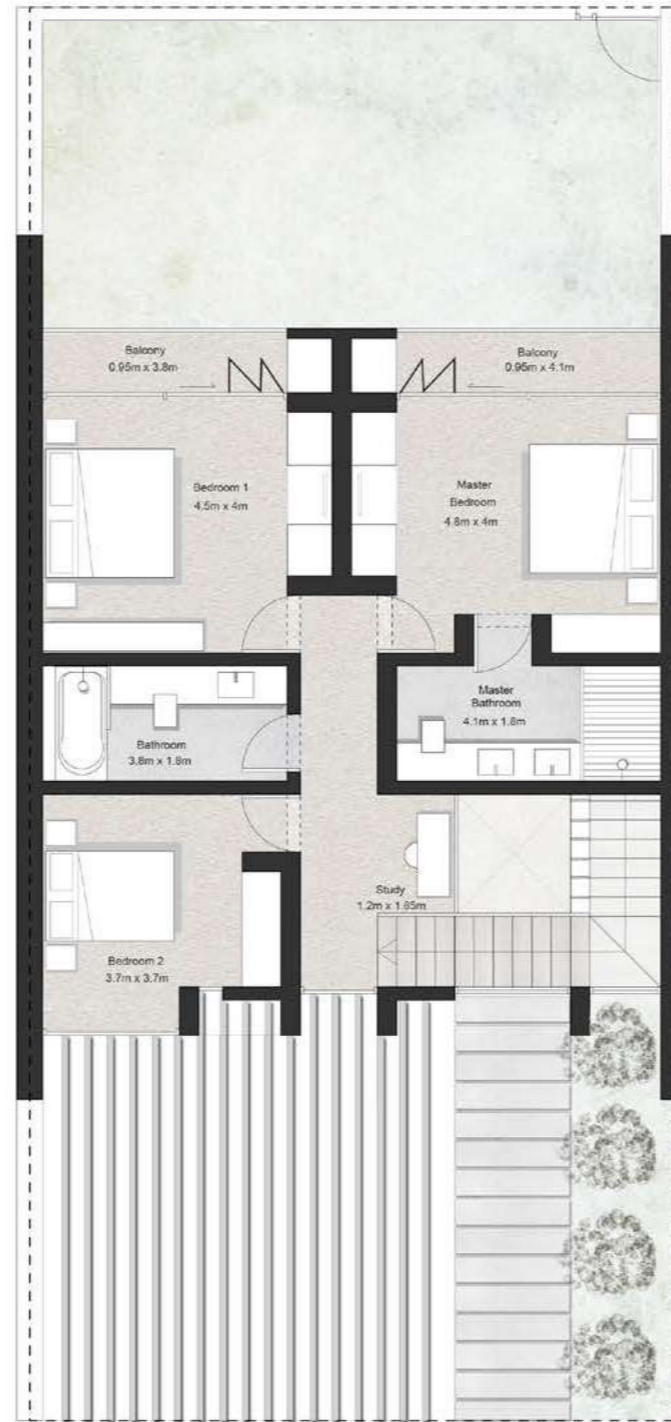

2 Bedroom Townhouse

2 Bedroom Townhouse
2 Bed + 3.5 Bath + Maid
Ground Floor: 1,228 sqft
First Floor: 842 sqft
Total Area: 2,070 sqft

3 Bedroom Townhouse

3 Bedroom Townhouse
3 Bed + 3.5 Bath + Maid
Ground Floor: 1,582 sqft
First Floor: 1,155 sqft
Total Area: 2,737 sqft

3 Bedroom Semi-Detached Villa Type A

3 Bedroom Semi-Detached Villa Type A
3 Bed + 3.5 Bath + Maid
Ground Floor: 1,587 sqft
First Floor: 1,164 sqft
Total Area: 2,751 sqft

3 Bedroom Semi-Detached Villa Type B

3 Bedroom Semi-Detached Villa Type B
3 Bed + 3.5 Bath + Majlis + Maid
Ground Floor: 1,518 sqft
First Floor: 1,257 sqft
Total Area: 2,775 sqft

4 Bedroom Semi-Detached Villa

4 Bedroom Semi-Detached Villa
4 Bed + 4.5 Bath + Majlis + Maid
Ground Floor: 1,720 sqft
First Floor: 1,598 sqft
Total Area: 3,318 sqft