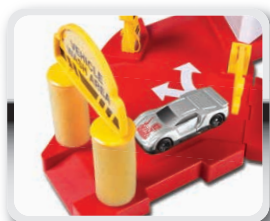

COMMAND CENTER PLAYSET

Police department playset with action features

- ▲ 2 vehicles included
- ▲ Hand-cranked working elevator
- ▲ Movable gates and car wash rollers
- ▲ 2-lane ramps
- ▲ Sticker sheet
- ▲ No batteries needed

* #11369

Full-color window box, Asst.,
Outer: 3 Pcs.

COMMAND CENTER

* For US Market Only

Car Wash