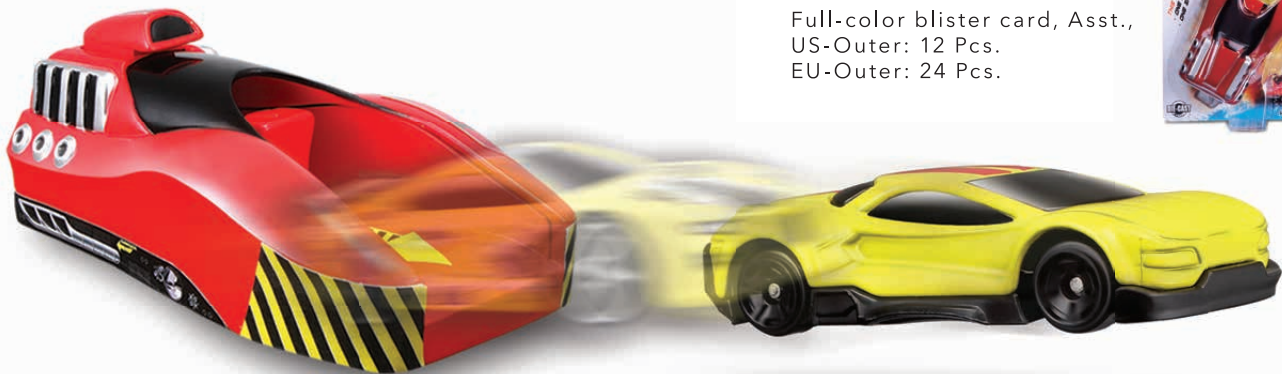

RACE LAUNCHER

- ▲ Spring-action launcher shoots the car
- ▲ One die-cast vehicle
- ▲ Vehicle has a die-cast metal body with plastic parts

* #15151

Full-color blister card, Asst.,
US-Outer: 12 Pcs.
EU-Outer: 24 Pcs.

DUAL RACE CHALLENGE PLAYSET

Race through the loop and crash into the barrels

- ▲ 2 die-cast vehicles included
- ▲ Starting gate with auto start system
- ▲ 17.4' (5.28 m) of dual lane track
- ▲ Twin loop section
- ▲ Easy connect clamp
- ▲ Barrels
- ▲ Sticker sheet

DUAL RACE CHALLENGE