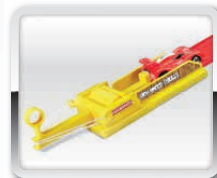

SHARK JUMP PLAYSET

Target shooting action set

- ▲ Launch the car into the shark
- ▲ Shark figure has a movable jaw
- ▲ Rubber-band launcher
- ▲ Includes one Approx. 3" long vehicle

* #11061

Full-color window box, Asst.,
Outer: 4 Pcs.