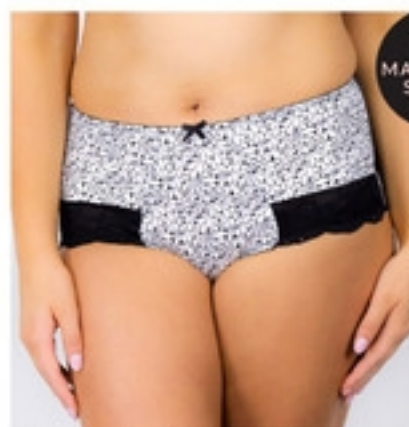

NEW
MATCHING
STYLES