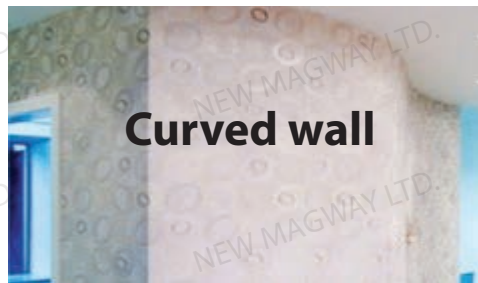

TYPE II Rollup magnetic dry erase whiteboard

To transform the smooth & dry surface in a home, office and classroom into a MAGNETIC dry erase whiteboard and projector screen has never been such easy!

Save money
Save space
Save paper

The surface ATTRACTS MAGNETS

Good for the following smooth & dry surfaces but not limited to

Painted wall

Curved wall

Glass wall

Wooden wall

Any clean, smooth & dry surface

Ceramic wall