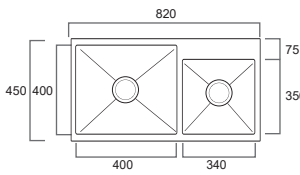

**HORSEMEN**<sup>®</sup>  
G E R M A N Y

⊕ *Nanotechnology*

SUS304 R10 Handmade Sink : 3.0 MM Top Skirting + 1.0 MM Bowl Thickness

### HM-DB-8245A-ST

L820 x W450 x D230 MM

Topmount **SMALL SIZE**  
One Big One Small

Technical drawing :

**RM 911**  
nett

### HM-DB-9045A-ST

L900 x W450 x D230 MM

Undermount **LARGE SIZE**  
One Big One Small

Technical drawing :

**RM 942**  
nett

Size : L820 x W450 x D230 MM

Size : L820 x W450 x D230 MM

Size : L850 x W480 x D230 MM

Size : L780 x W450 x D230 MM

RM ~~1345<sup>00</sup>~~

RM **962**  
nett

RM ~~1345<sup>00</sup>~~

RM **962**  
nett