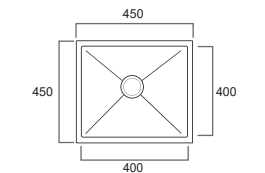

L450 x W450 x D230 MM

S

Technical drawing :