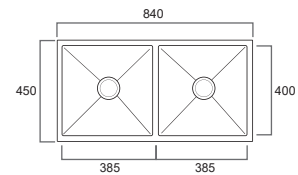

### HM-DB-9945A-ST

L900 x W450 x D230 MM

Undermount **LARGE SIZE**  
Double

Technical drawing :

**RM 942**  
nett

### HM-DB-8445A-ST

L840 x W450 x D230 MM

Undermount **SMALL SIZE**  
One Big One Small

Technical drawing :

**RM 911**  
nett

### HM-DB-7745A-ST

L840 x W450 x D230 MM

Undermount **SMALL SIZE**  
Double

Technical drawing :

**RM 911**  
nett

Size : L820 x W450 x D230 MM

Size : L820 x W450 x D230 MM

Size : L850 x W480 x D230 MM

Size : L780 x W450 x D230 MM

RM ~~1345<sup>00</sup>~~

RM **962**  
nett

RM ~~1345<sup>00</sup>~~

RM **962**  
nett