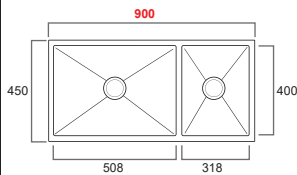

### HM-DB-8245A-ST

L820 x W450 x D230 MM

Topmount **SMALL SIZE**  
One Big One Small

Technical drawing :

**RM 911**  
nett

### HM-DB-9045A-ST

L900 x W450 x D230 MM

Undermount **LARGE SIZE**  
One Big One Small

Technical drawing :

**RM 942**  
nett

### HM-DB-9945A-ST

L900 x W450 x D230 MM

Undermount **LARGE SIZE**  
Double

Technical drawing :

**RM 942**  
nett

Size : L820 x W450 x D230 MM

Size : L820 x W450 x D230 MM

Size : L850 x W480 x D230 MM

Size : L780 x W450 x D230 MM

RM ~~1345<sup>00</sup>~~

RM **962**  
nett

RM ~~1345<sup>00</sup>~~

RM **962**  
nett