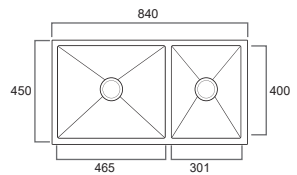

### HM-DB-9045A-ST

L900 x W450 x D230 MM

Undermount **LARGE SIZE**  
One Big One Small

Technical drawing :

**RM 942**  
nett

### HM-DB-9945A-ST

L900 x W450 x D230 MM

Undermount **LARGE SIZE**  
Double

Technical drawing :

**RM 942**  
nett

### HM-DB-8445A-ST

L840 x W450 x D230 MM

Undermount **SMALL SIZE**  
One Big One Small

Technical drawing :

**RM 911**  
nett

Size : L820 x W450 x D230 MM

Size : L820 x W450 x D230 MM

Size : L850 x W480 x D230 MM

Size : L780 x W450 x D230 MM

RM ~~1345<sup>00</sup>~~

RM **962**  
nett

RM ~~1345<sup>00</sup>~~

RM **962**  
nett