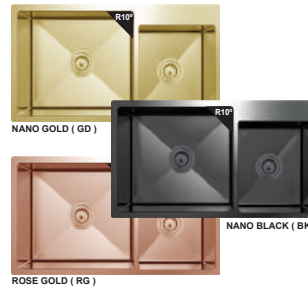

Size : L850 x W480 x D230 MM