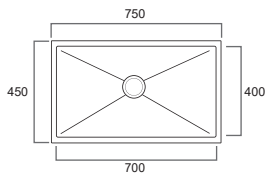

### HM-DB-8445A-ST

L840 x W450 x D230 MM

Undermount **SMALL SIZE**  
One Big One Small

Technical drawing :

**RM 911**  
nett

### HM-DB-7745A-ST

L840 x W450 x D230 MM

Undermount **SMALL SIZE**  
Double

Technical drawing :

**RM 911**  
nett

### HM-SB-7545A-ST

L750 x W450 x D230 MM

L

Technical drawing :

**RM 779**  
nett

Size : L820 x W450 x D230 MM

Size : L820 x W450 x D230 MM

Size : L850 x W480 x D230 MM

Size : L780 x W450 x D230 MM

RM ~~1345<sup>00</sup>~~

RM **962**  
nett

RM ~~1345<sup>00</sup>~~

RM **962**  
nett