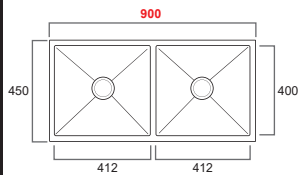

### HM-DB-8245A-ST

L820 x W450 x D230 MM

Topmount **SMALL SIZE**  
One Big One Small

Technical drawing :

**RM 911**  
nett

### HM-DB-9045A-ST

L900 x W450 x D230 MM

Undermount **LARGE SIZE**  
One Big One Small

Technical drawing :

**RM 942**  
nett

### HM-DB-9945A-ST

L900 x W450 x D230 MM

Undermount **LARGE SIZE**  
Double

Technical drawing :

**RM 942**  
nett

Size : L820 x W450 x D230 MM

Size : L820 x W450 x D230 MM

Size : L850 x W480 x D230 MM

Size : L780 x W450 x D230 MM

RM ~~1345<sup>00</sup>~~

RM **962**  
nett

RM ~~1345<sup>00</sup>~~

RM **962**  
nett