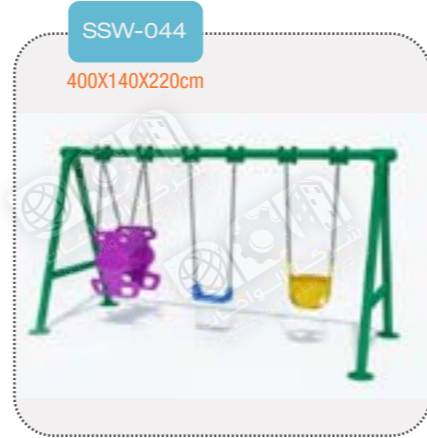

# الالعاب المائية Water Outdoor Playground

WPG-004  
940X650X440cm

COP-005  
560X450X360cm

WPG-003  
940X650X440cm