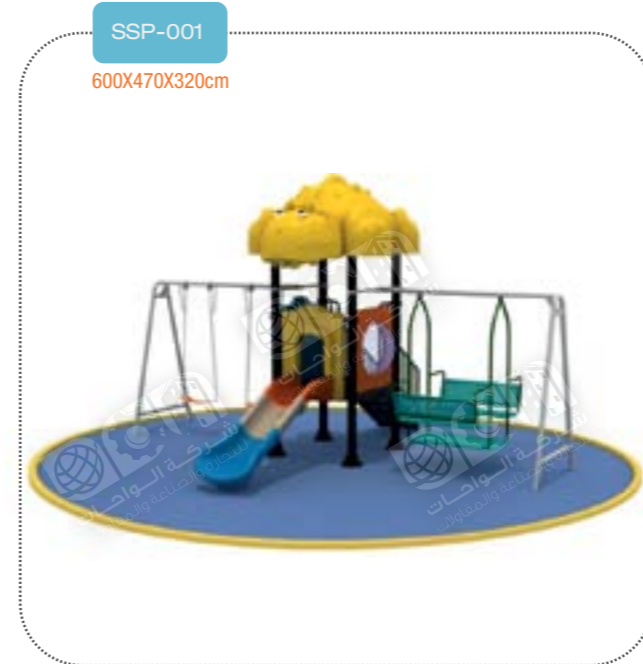

# الالعاب المائية Water Outdoor Playground

WPG-004  
940X650X440cm

COP-005  
560X450X360cm

WPG-003  
940X650X440cm