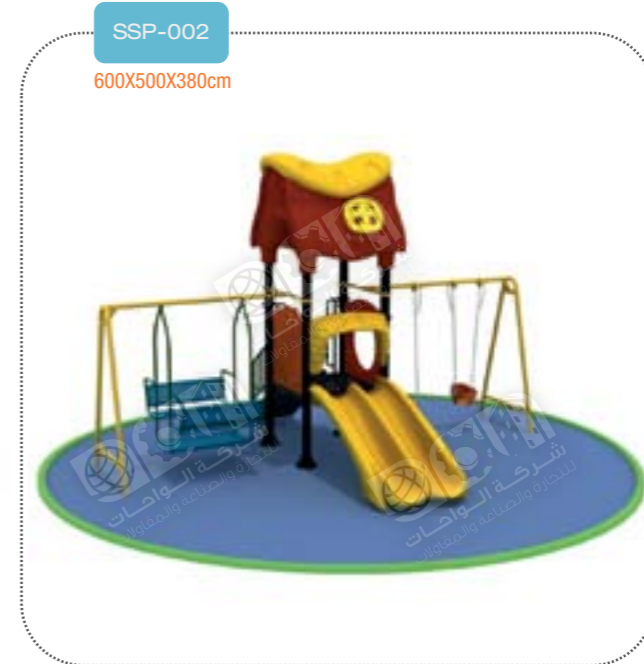

# الالعاب المائية Water Outdoor Playground

WPG-004  
940X650X440cm

COP-005  
560X450X360cm

WPG-003  
940X650X440cm