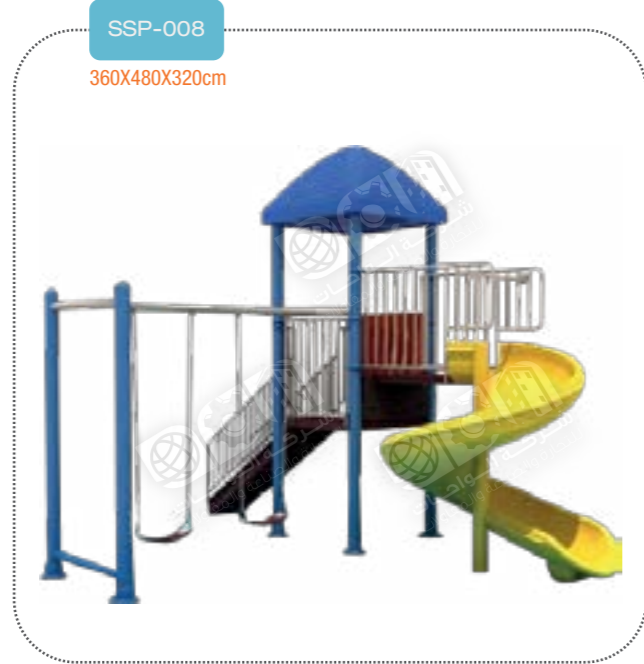

# الالعاب المائية Water Outdoor Playground

WPG-004  
940X650X440cm

COP-005  
560X450X360cm

WPG-003  
940X650X440cm