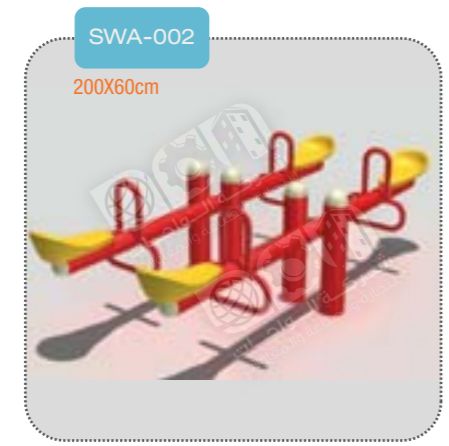

# الالعاب المائية Water Outdoor Playground

WPG-004  
940X650X440cm

COP-005  
560X450X360cm

WPG-003  
940X650X440cm