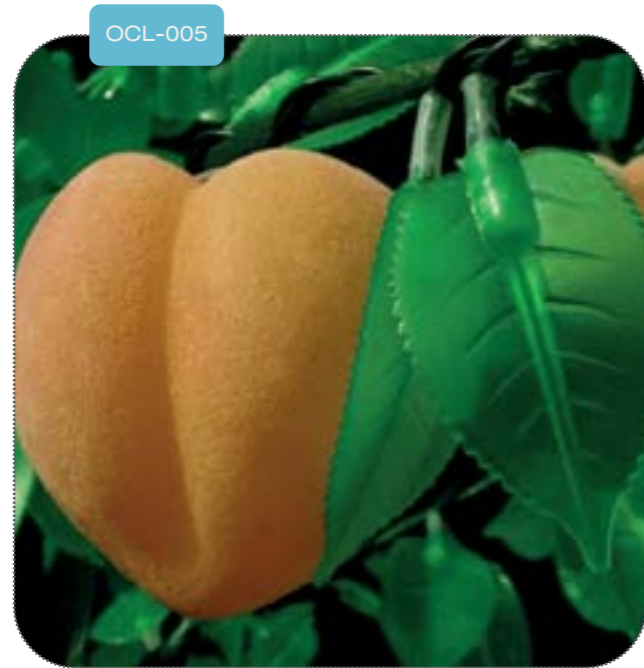

Model Maple or Cherry Color

- A-01 Red
- A-02 Yellow
- A-03 White Transparent
- A-04 Blue
- A-05 Green
- A-06 Pink
- A-07 Purple

- LED color: one color
- Color: not changing
- Tree height: 3m to 6m

Model Color

- Fruit trees-5184-1 Green leaves + fruit + Mango
- Fruit trees-5184-2 Green leaves + fruit + Orange
- Fruit trees-5184-3 Green leaves + fruit + Apple
- Fruit trees-5184-4 Green leaves + fruit + Peach

Height: 3m to 6m