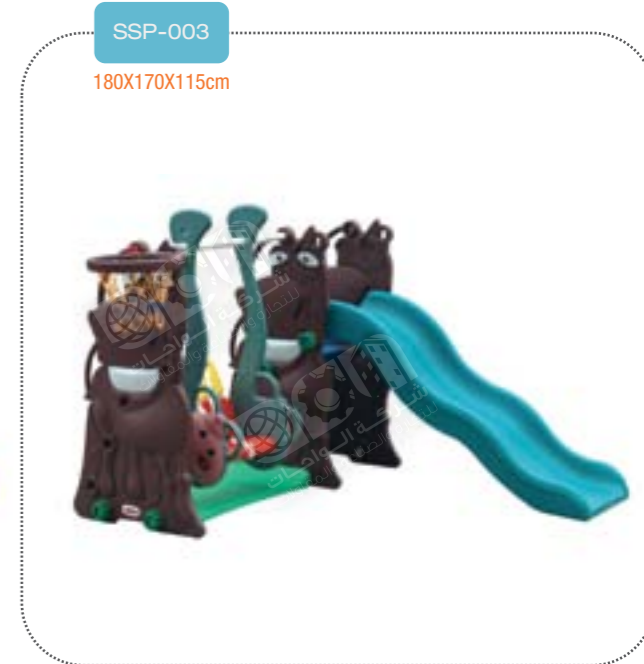

# الالعاب المائية Water Outdoor Playground

WPG-004  
940X650X440cm

COP-005  
560X450X360cm

WPG-003  
940X650X440cm