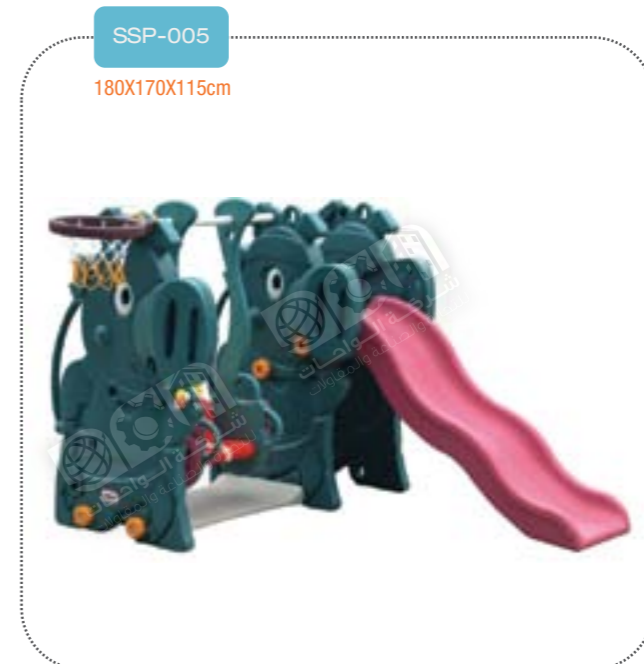

# الالعاب المائية Water Outdoor Playground

WPG-004  
940X650X440cm

COP-005  
560X450X360cm

WPG-003  
940X650X440cm