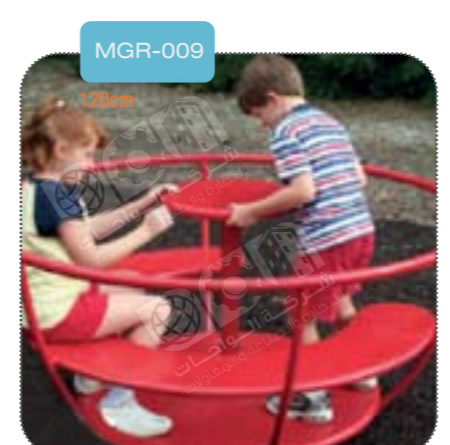

# الالعاب المائية Water Outdoor Playground

WPG-004  
940X650X440cm

COP-005  
560X450X360cm

WPG-003  
940X650X440cm