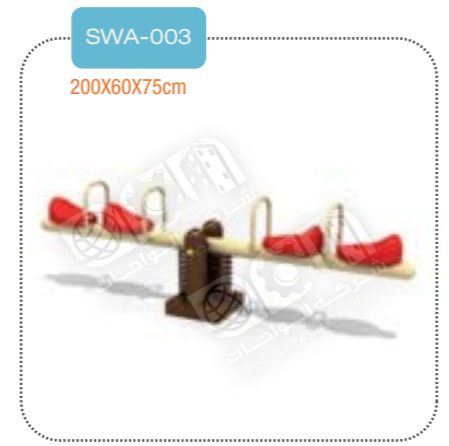

# الالعاب المائية Water Outdoor Playground

WPG-004  
940X650X440cm

COP-005  
560X450X360cm

WPG-003  
940X650X440cm