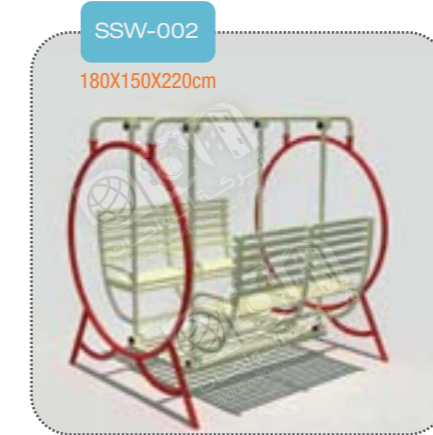

# الالعاب المائية Water Outdoor Playground

WPG-004  
940X650X440cm

COP-005  
560X450X360cm

WPG-003  
940X650X440cm