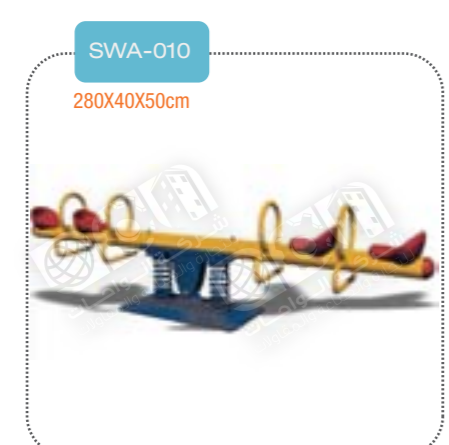

# الالعاب المائية Water Outdoor Playground

WPG-004  
940X650X440cm

COP-005  
560X450X360cm

WPG-003  
940X650X440cm