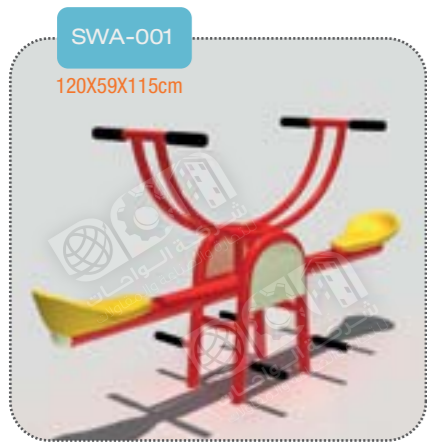

# الالعاب المائية Water Outdoor Playground

WPG-004  
940X650X440cm

COP-005  
560X450X360cm

WPG-003  
940X650X440cm