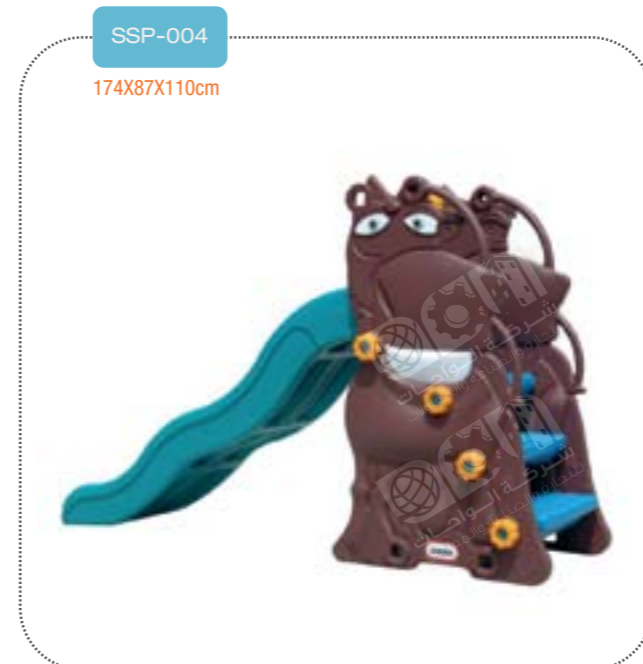

# الالعاب المائية Water Outdoor Playground

WPG-004  
940X650X440cm

COP-005  
560X450X360cm

WPG-003  
940X650X440cm