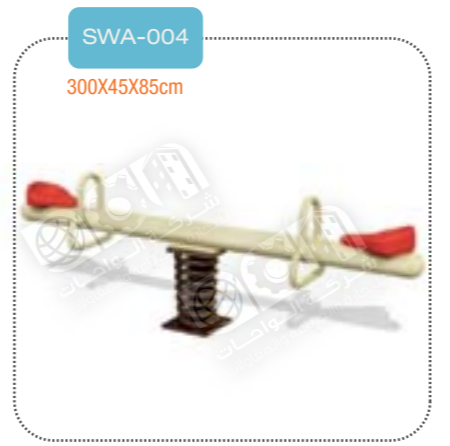

# الالعاب المائية Water Outdoor Playground

WPG-004  
940X650X440cm

COP-005  
560X450X360cm

WPG-003  
940X650X440cm