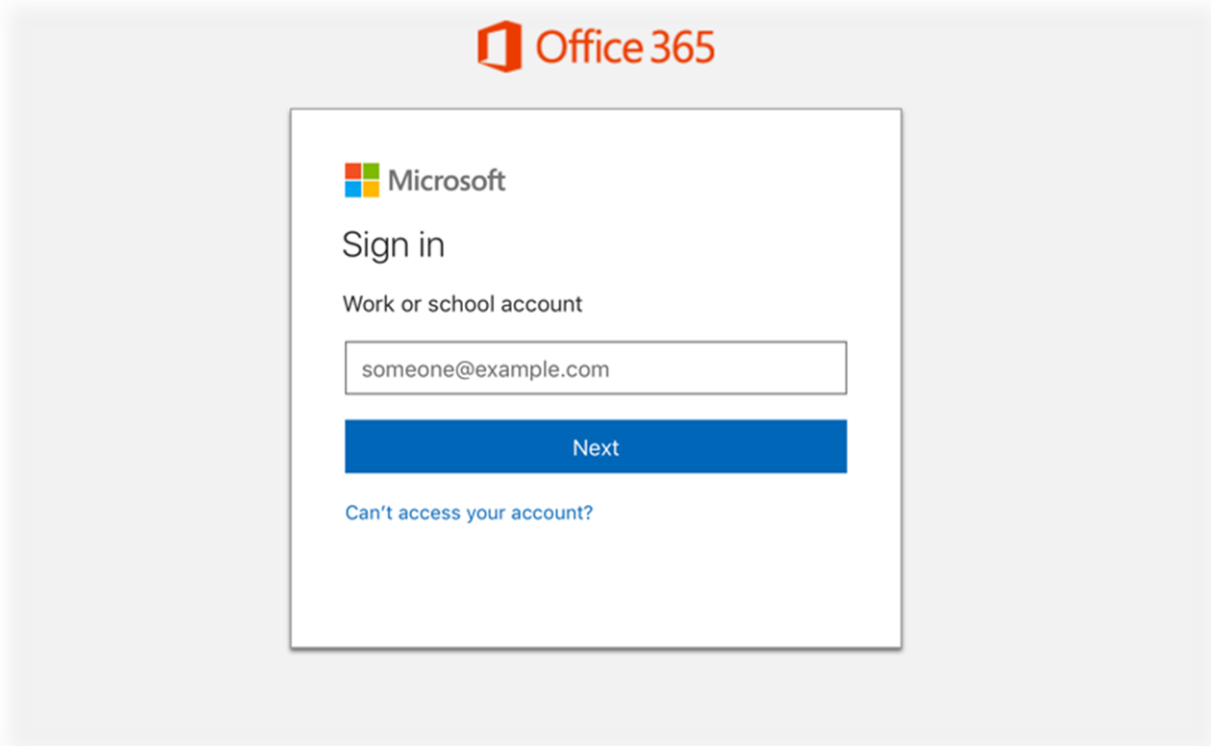

Sign In To Microsoft Office 365

Sign in to Microsoft office 365, call us to get instant office support on MS office. Talk to an expert 24*7 , reach [office.com/setup](https://www.office.com/setup)

Where to find Microsoft Office Setup Product key?

MS office Setup Product key is a combination of twenty five alpha-numeric characters and is printed on the back side of your www.office.com/setup Card. Submit your information, then sign in with your MS Office Account, create a new office account if you don't have one. Use your MS Office Account for everything you do with Office.

To make you understand better, here could be a sample key: xxxxx-xxxxx-xxxxx-xxxxx-xxxxx

How to sign in to Microsoft office 365?

1. First of all redeem your office product key at **www office com setup**.