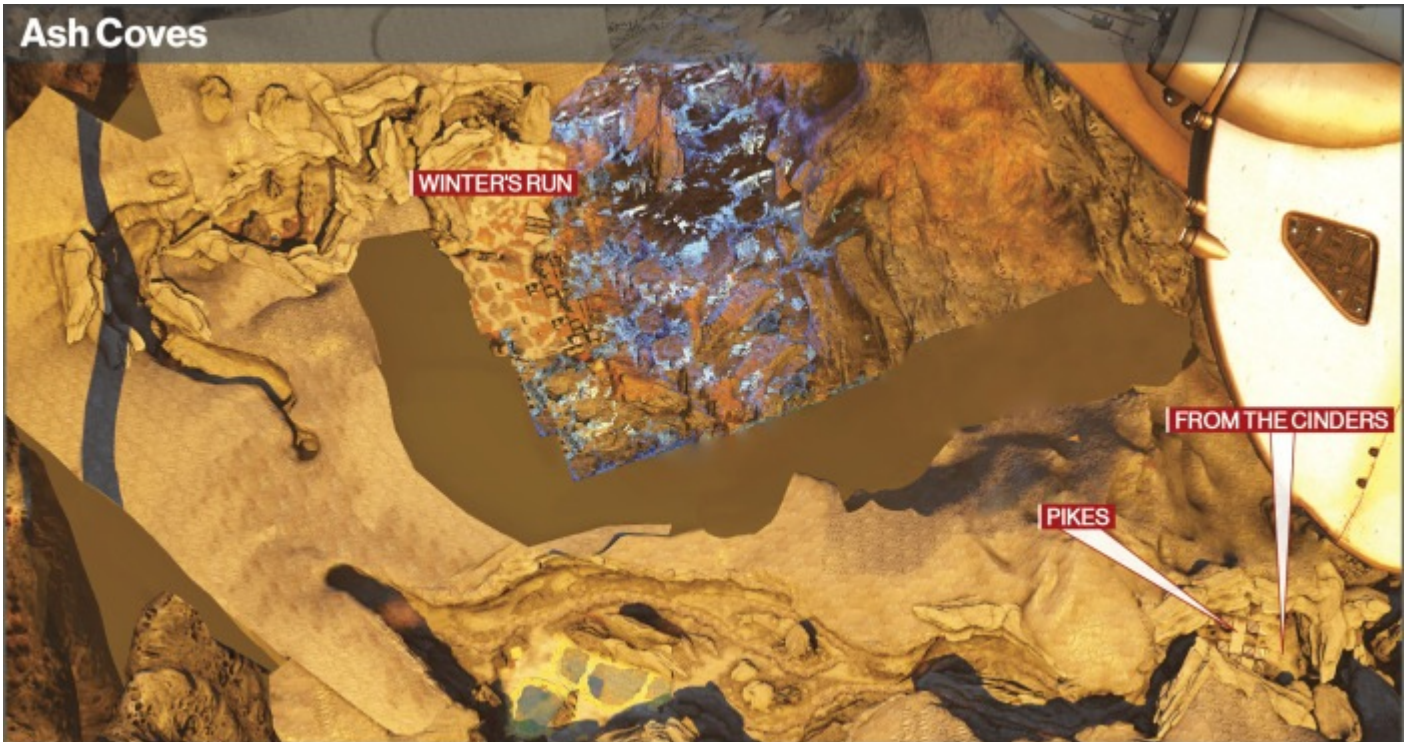

Ember Caves

Patrol Beacons are available only during the Patrol activity.

Public Events frequency: 25-35 minutes

The Citadel

Endless Steps

Ash Coves

Winter's Run

ASKOR THE ARCHON PRIEST