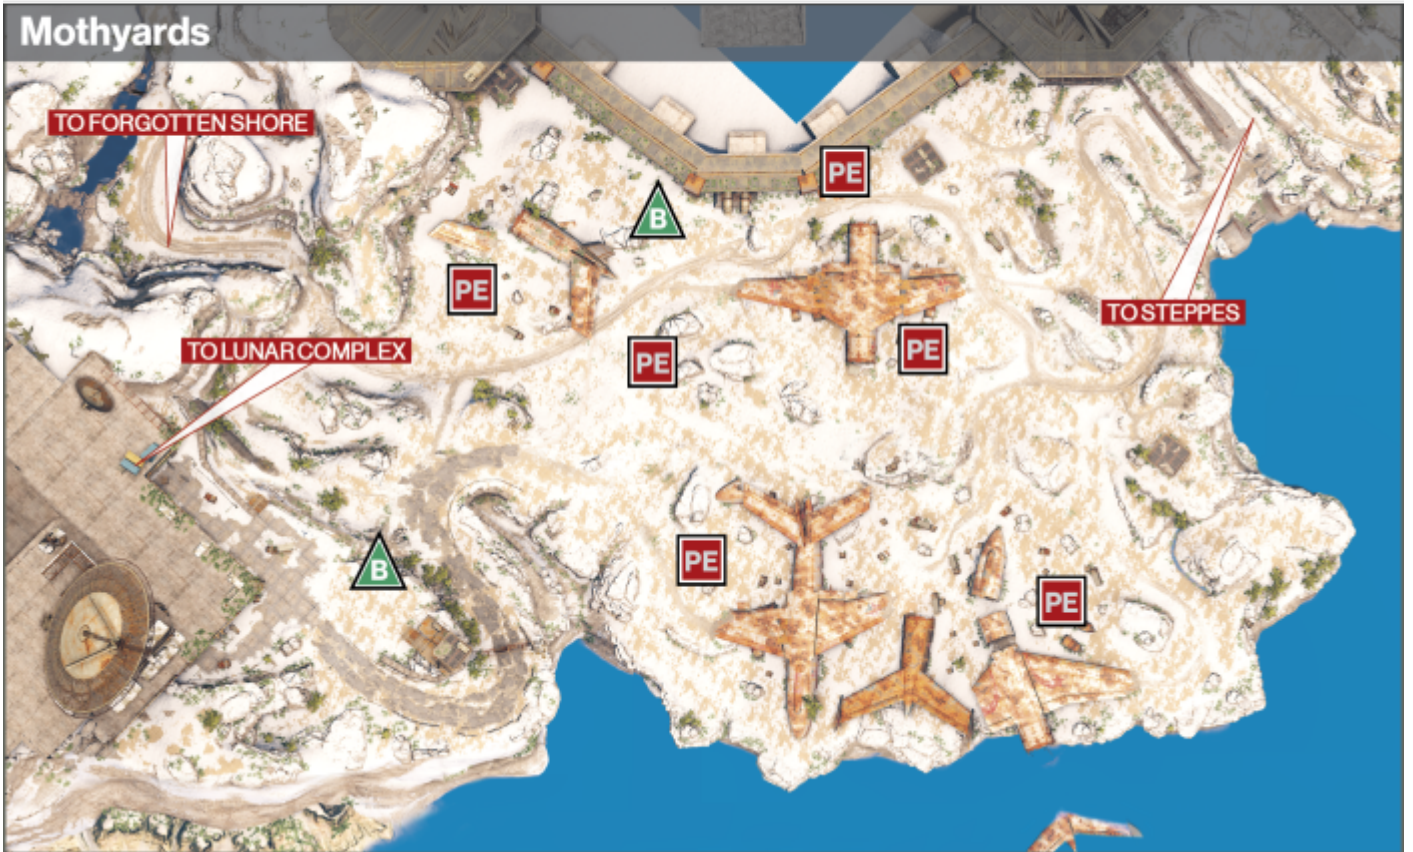

Patrol Beacons are available only during the Patrol activity.

Public Events frequency: 25-35 minutes

Mothyards