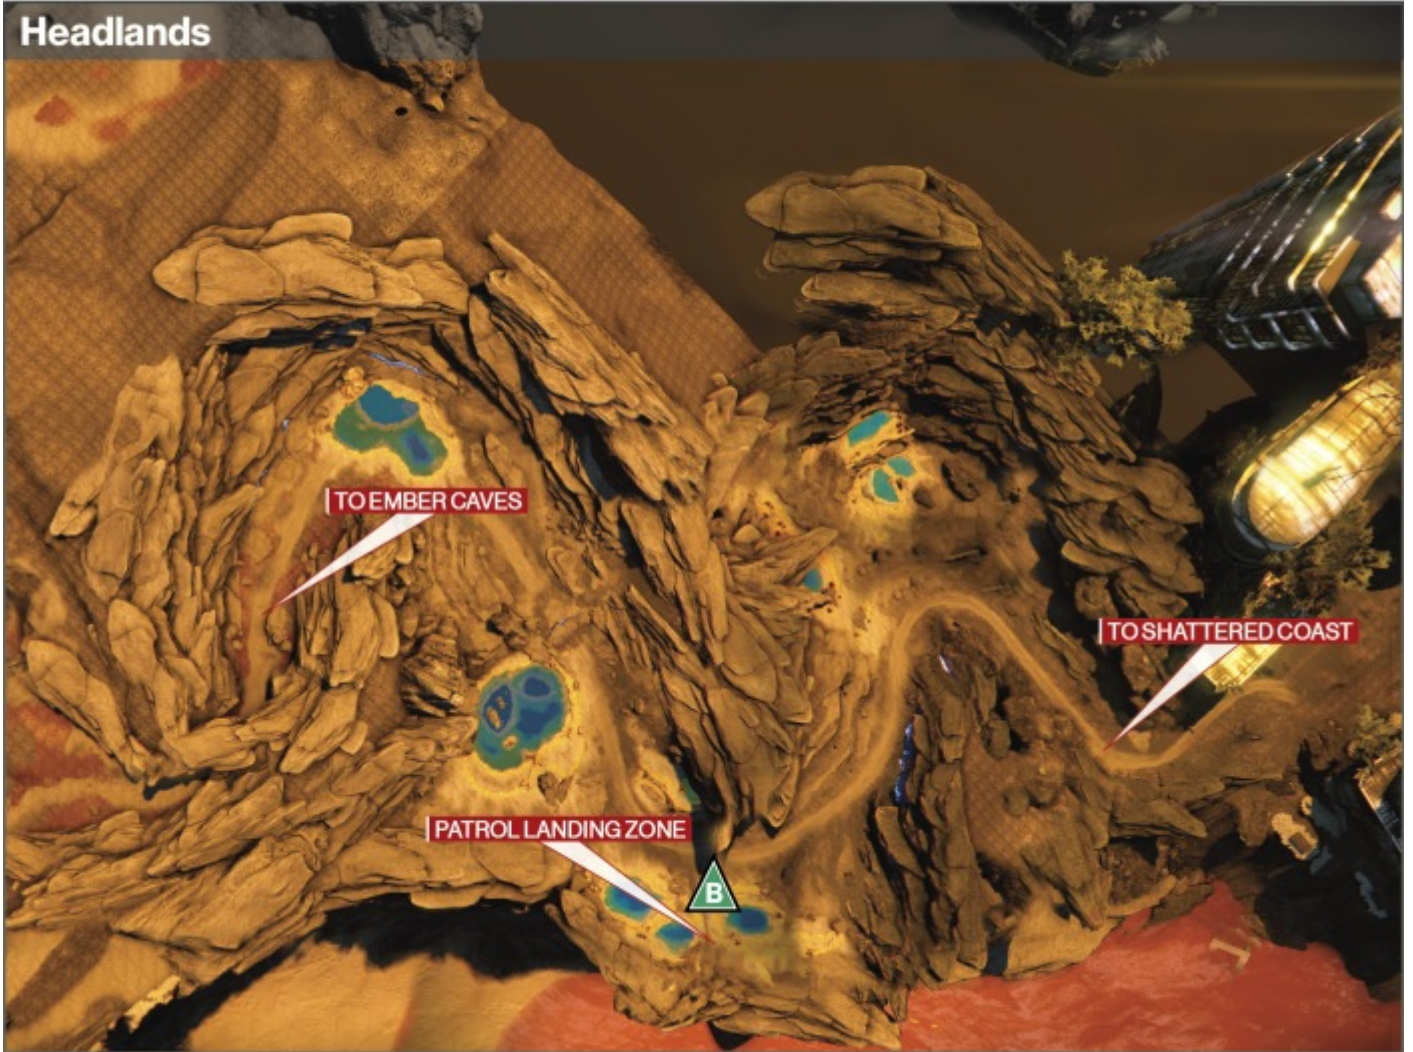

Public Events frequency: 38-42 minutes

Anchor of Light

VENUS

Patrol Beacons are available only during the Patrol activity.

Headlands

Patrol Beacons are available only during the Patrol activity.

Patrol Beacons are available only during the Patrol activity.