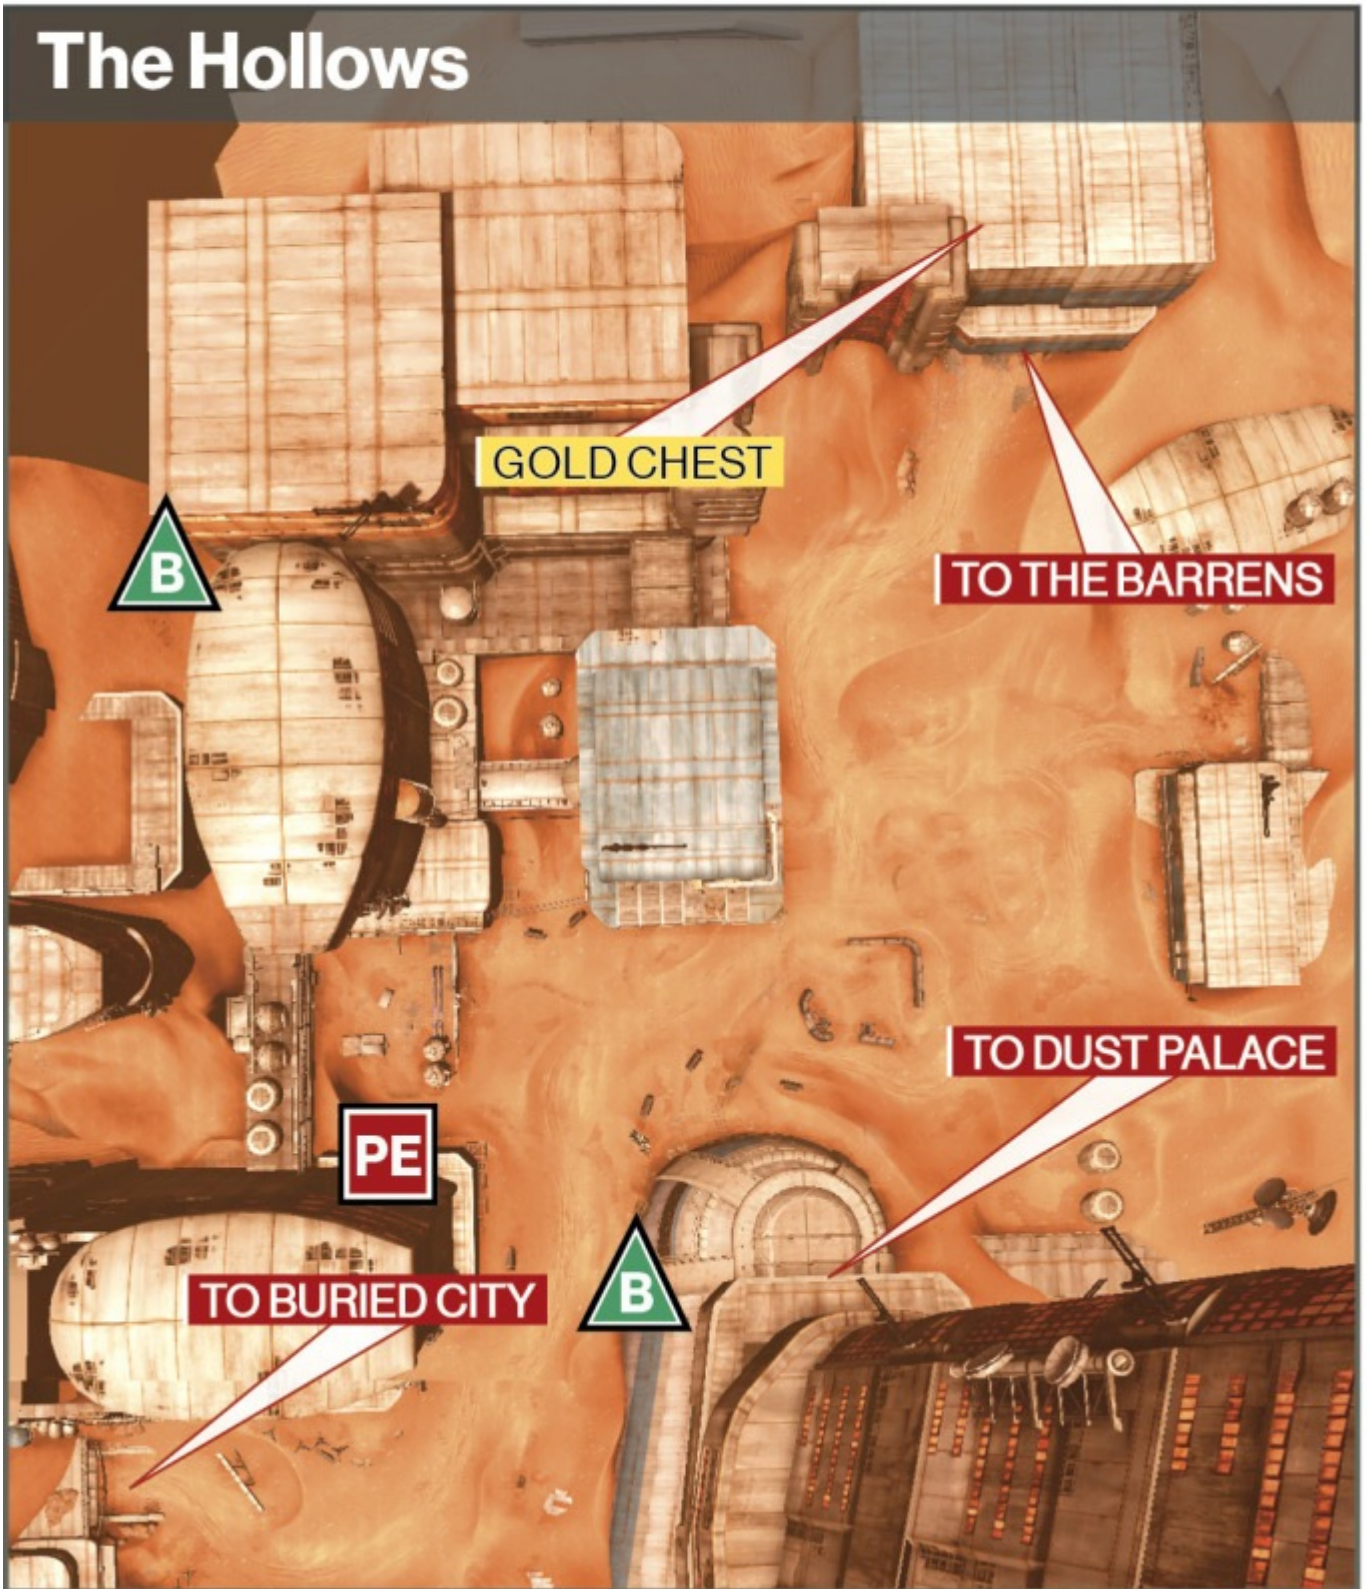

Public Events frequency: 25-35 minutes

The Hollows

The Drift

Patrol Beacons are available only during the Patrol activity.

Public Events frequency: 25-35 minutes

The Buried City

Trenchworks