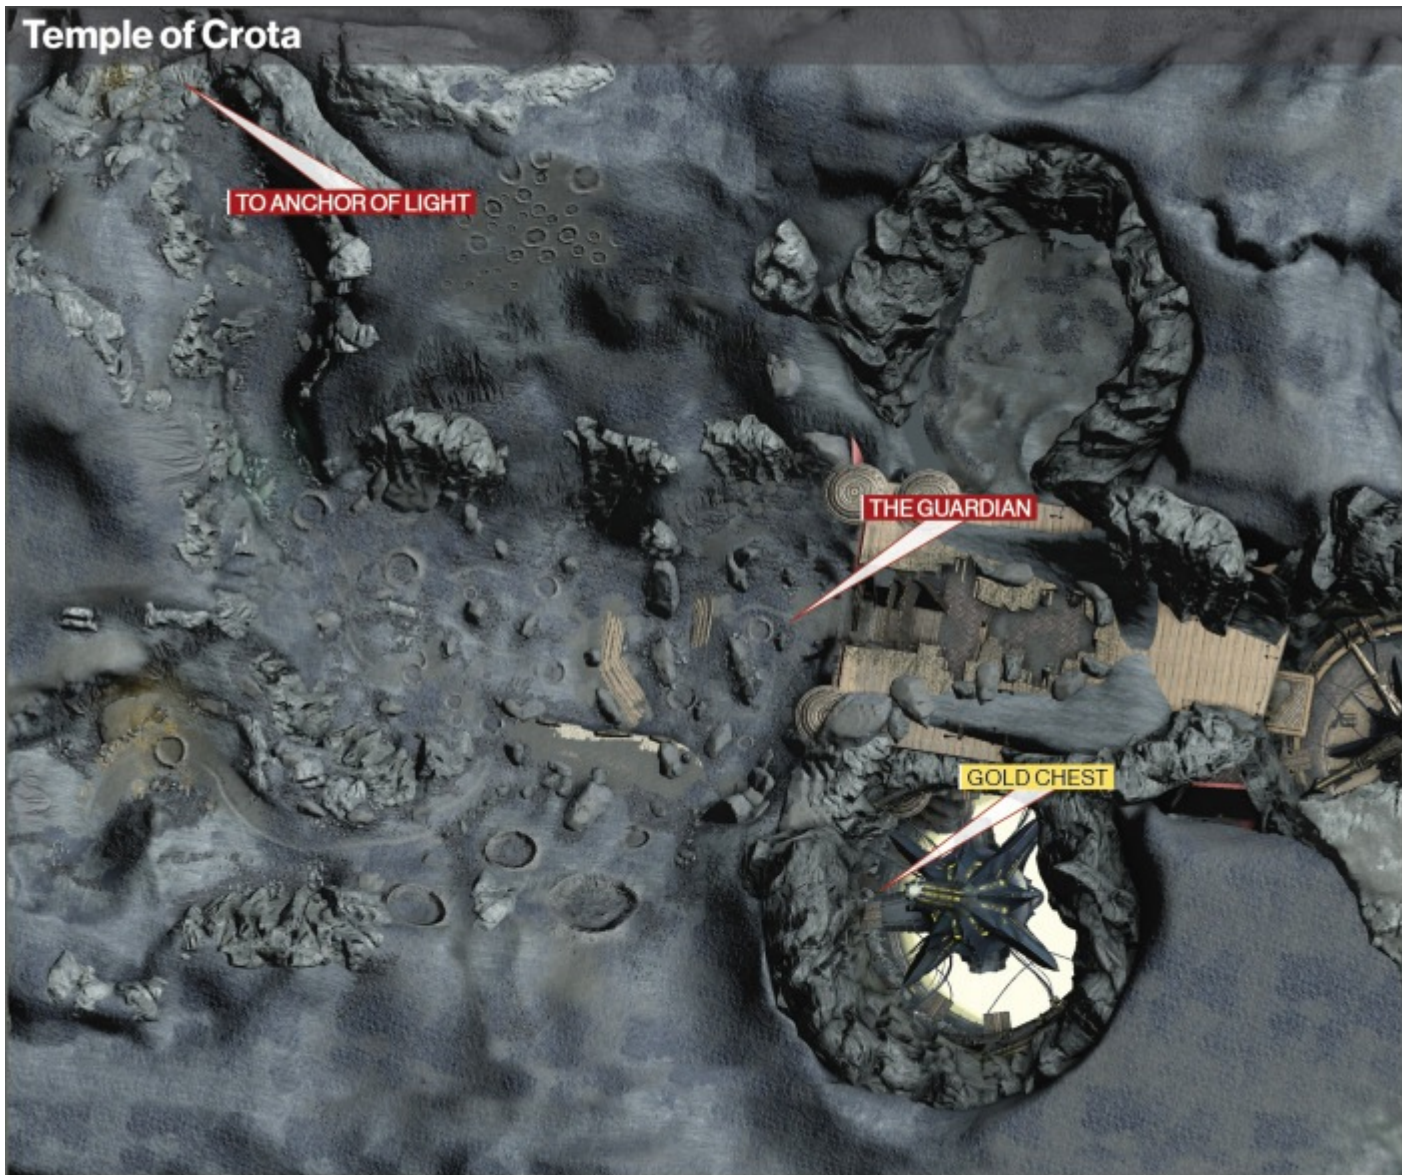

Temple of Crota

TO ANCHOR OF LIGHT

THE GUARDIAN

GOLD CHEST