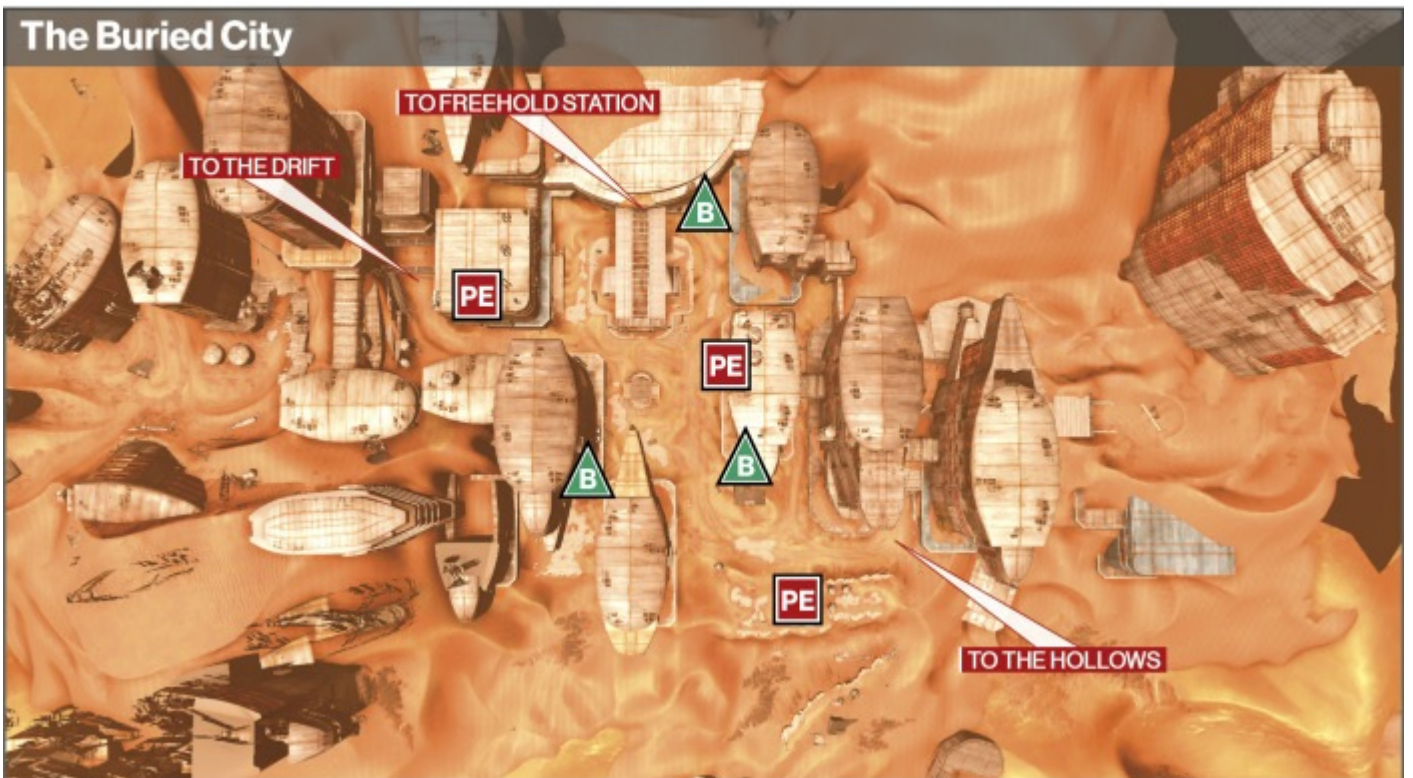

Public Events frequency: 25-35 minutes

The Hollows

The Drift

Patrol Beacons are available only during the Patrol activity.

Public Events frequency: 25-35 minutes

The Buried City

Trenchworks