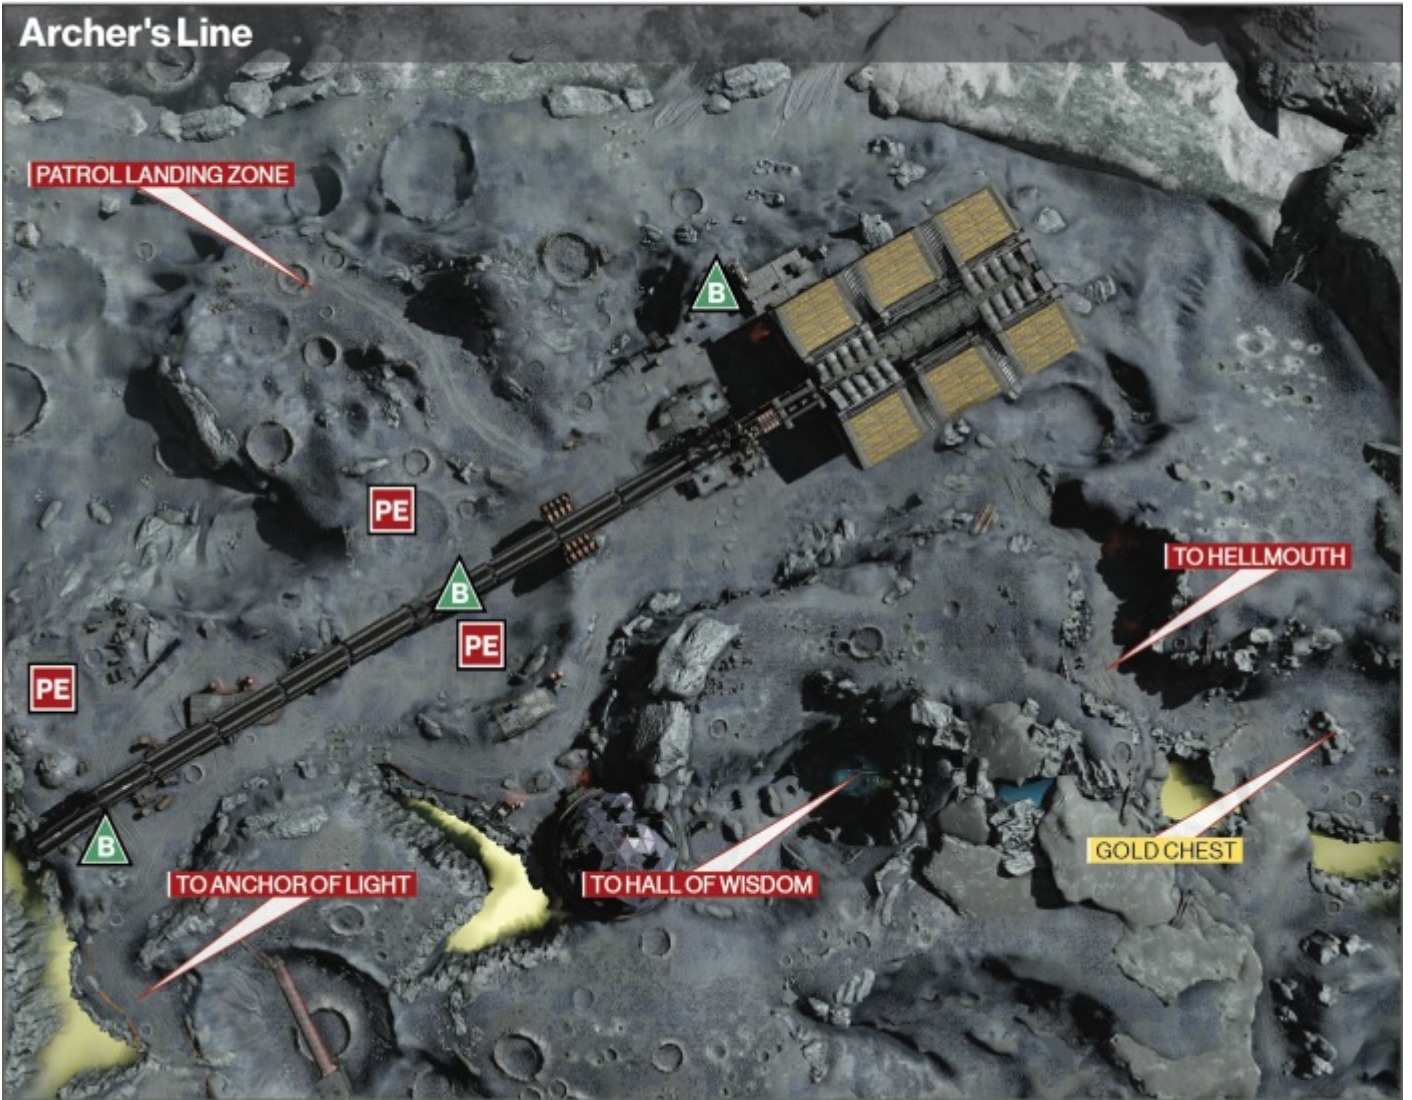

The Blast

The Devil's Lair

FROM THE BLAST

The Grottos

THE MOON

Patrol Beacons are available only during the Patrol activity.

Public Events frequency: 36-44 minutes

Temple of Crota