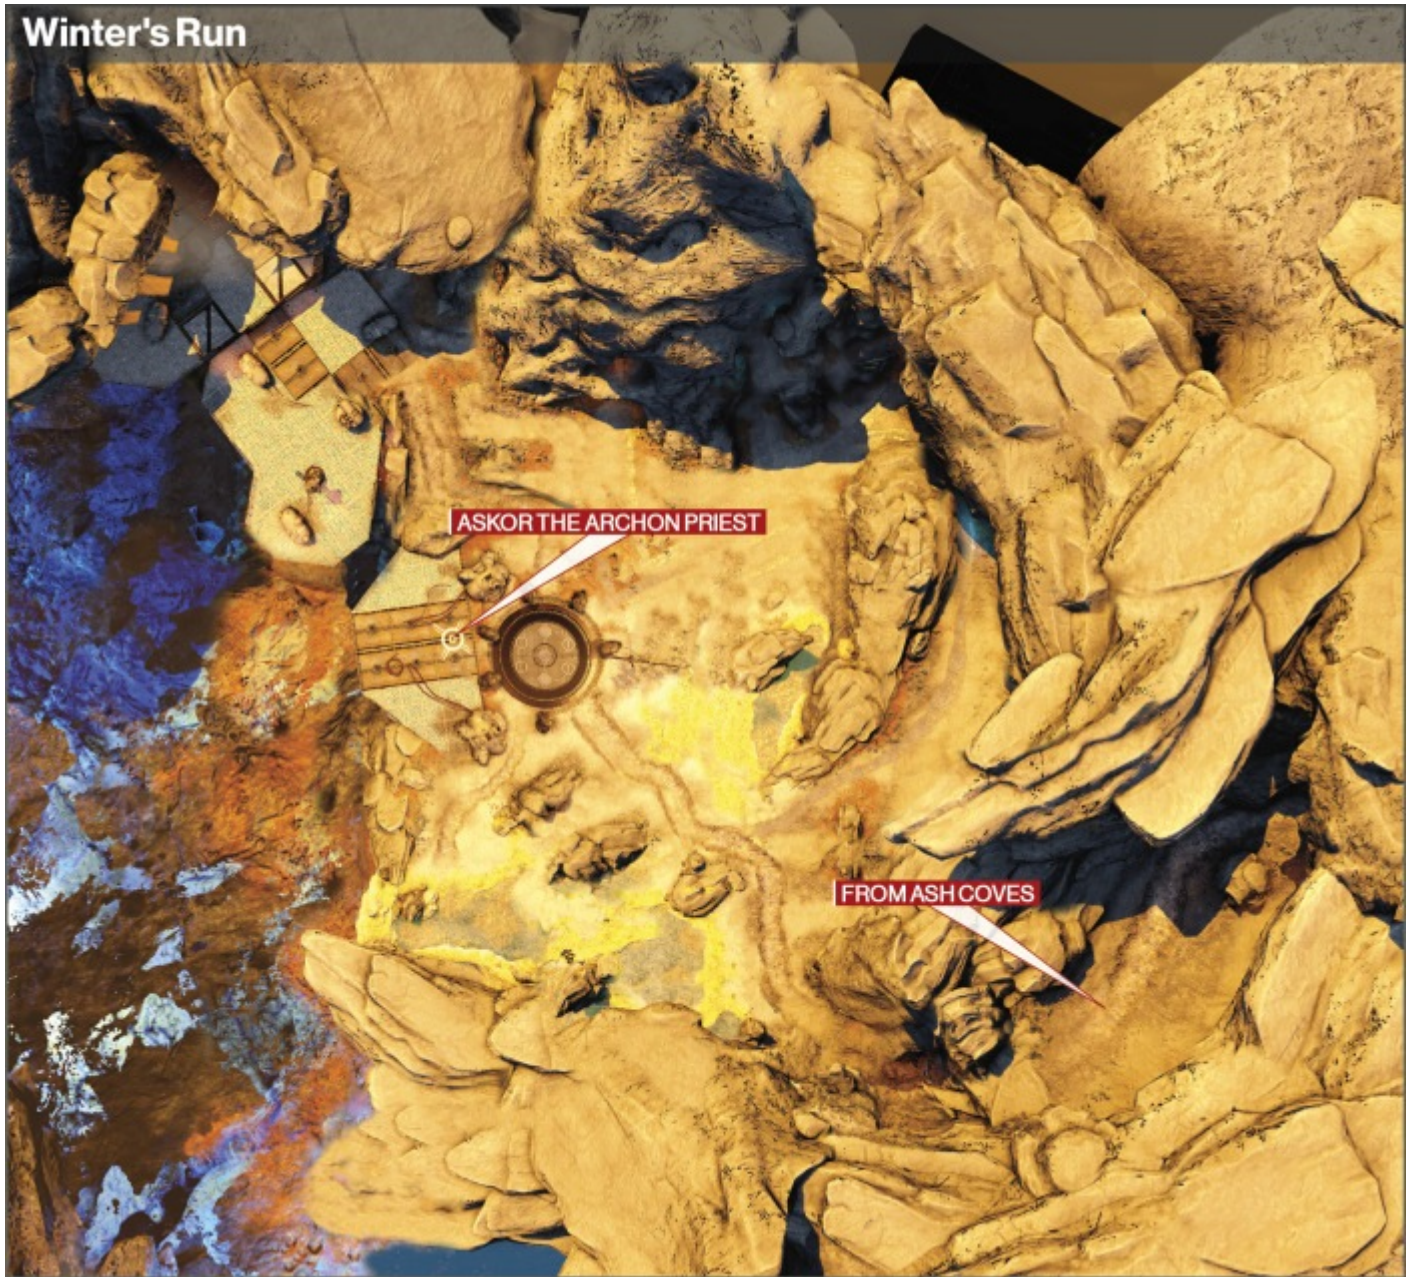

Ember Caves

Patrol Beacons are available only during the Patrol activity.

Public Events frequency: 25-35 minutes

The Citadel

Endless Steps

Ash Coves

Winter's Run

ASKOR THE ARCHON PRIEST