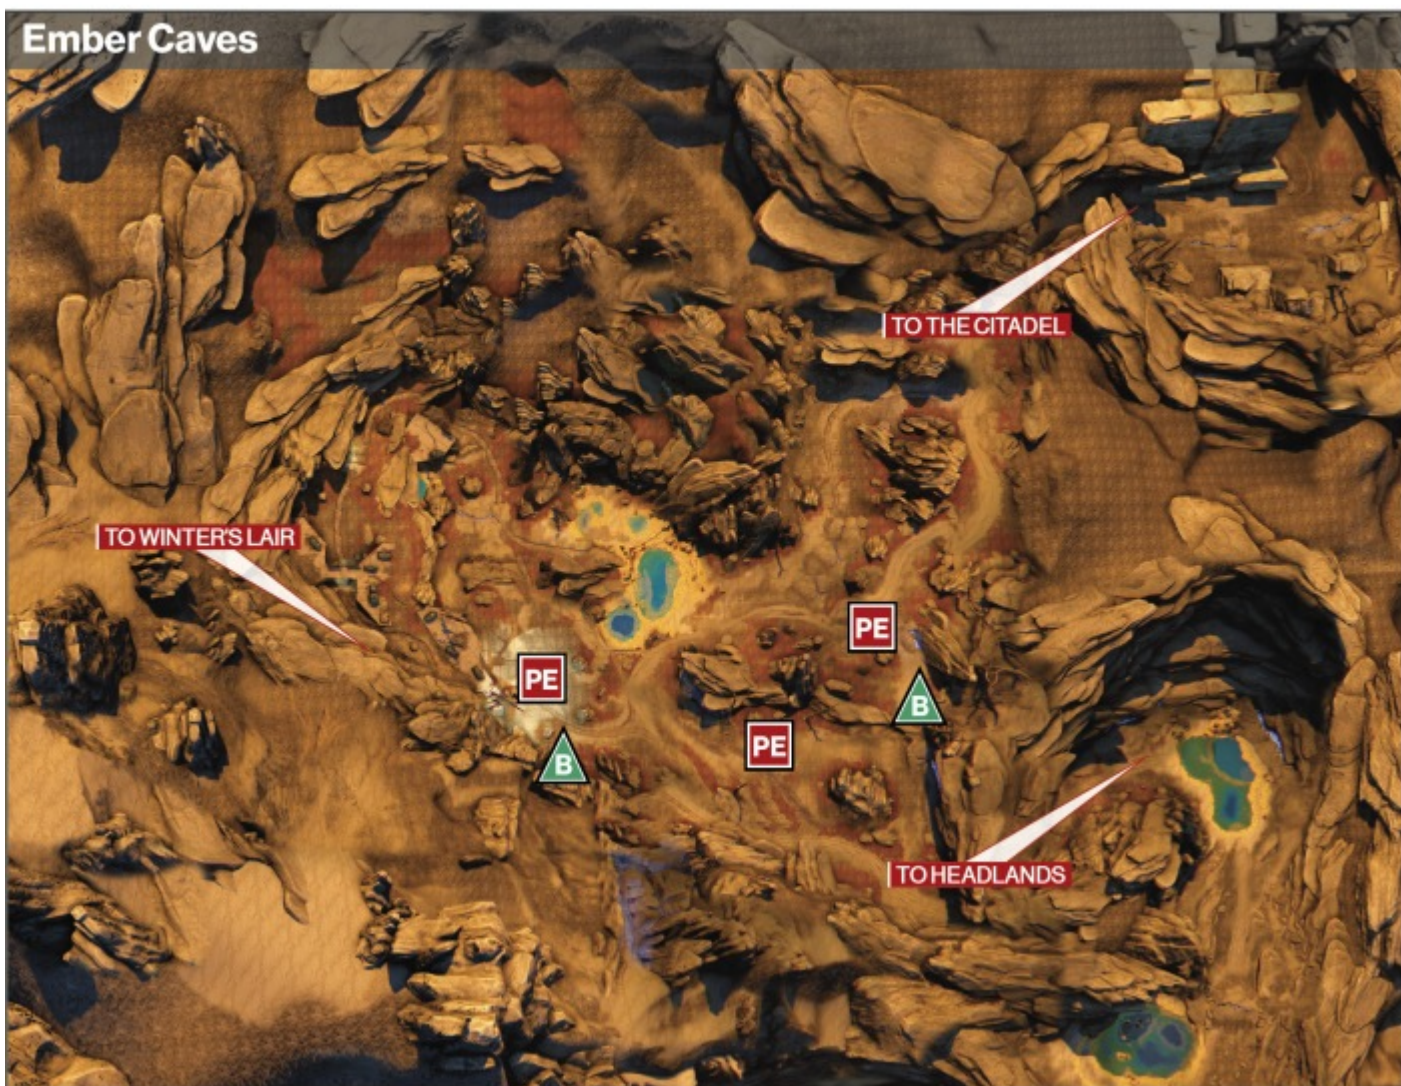

Ember Caves