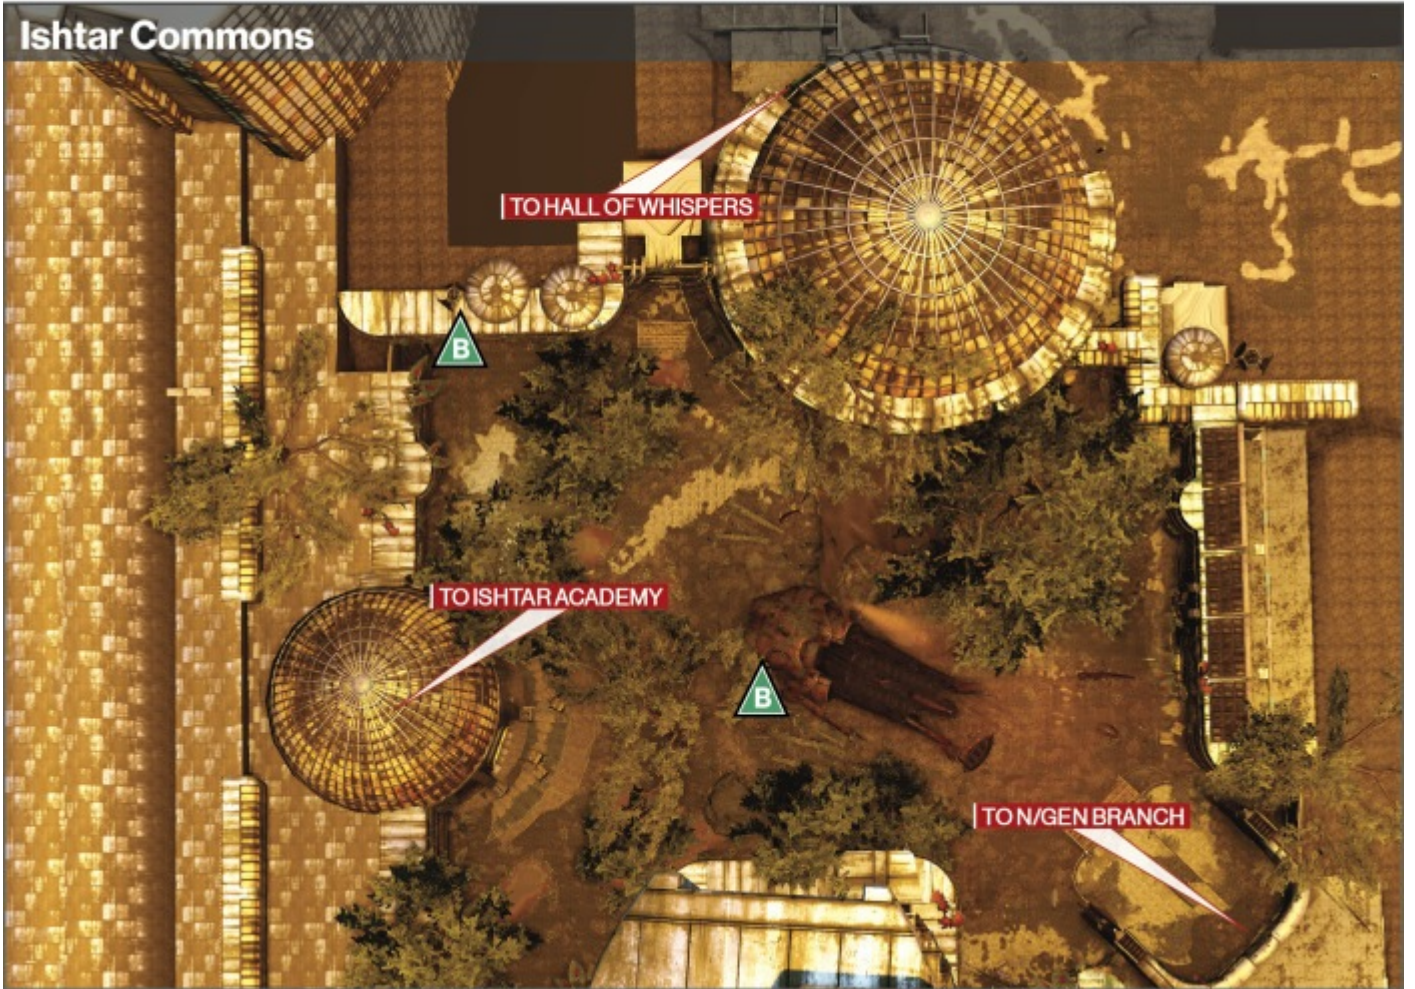

Patrol Beacons are available only during the Patrol activity.

Ishtar Commons