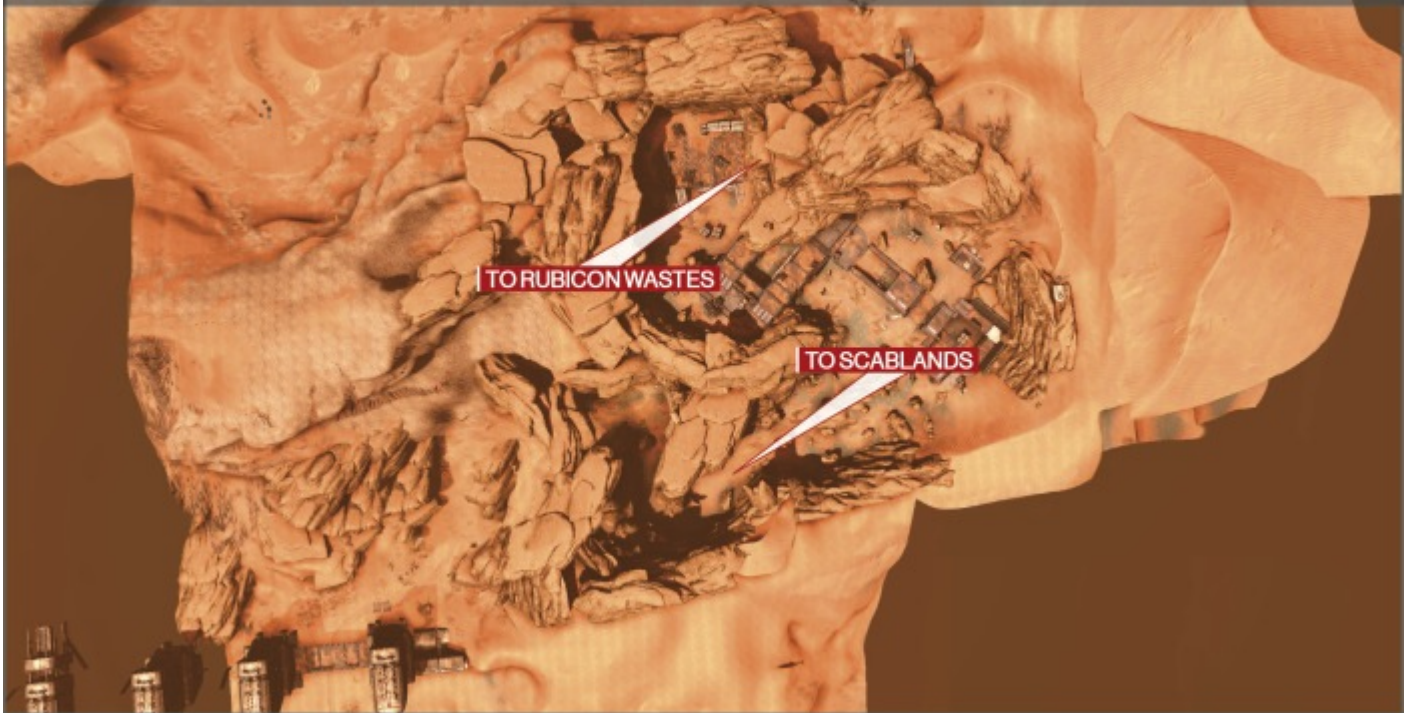

Firebase Rubicon