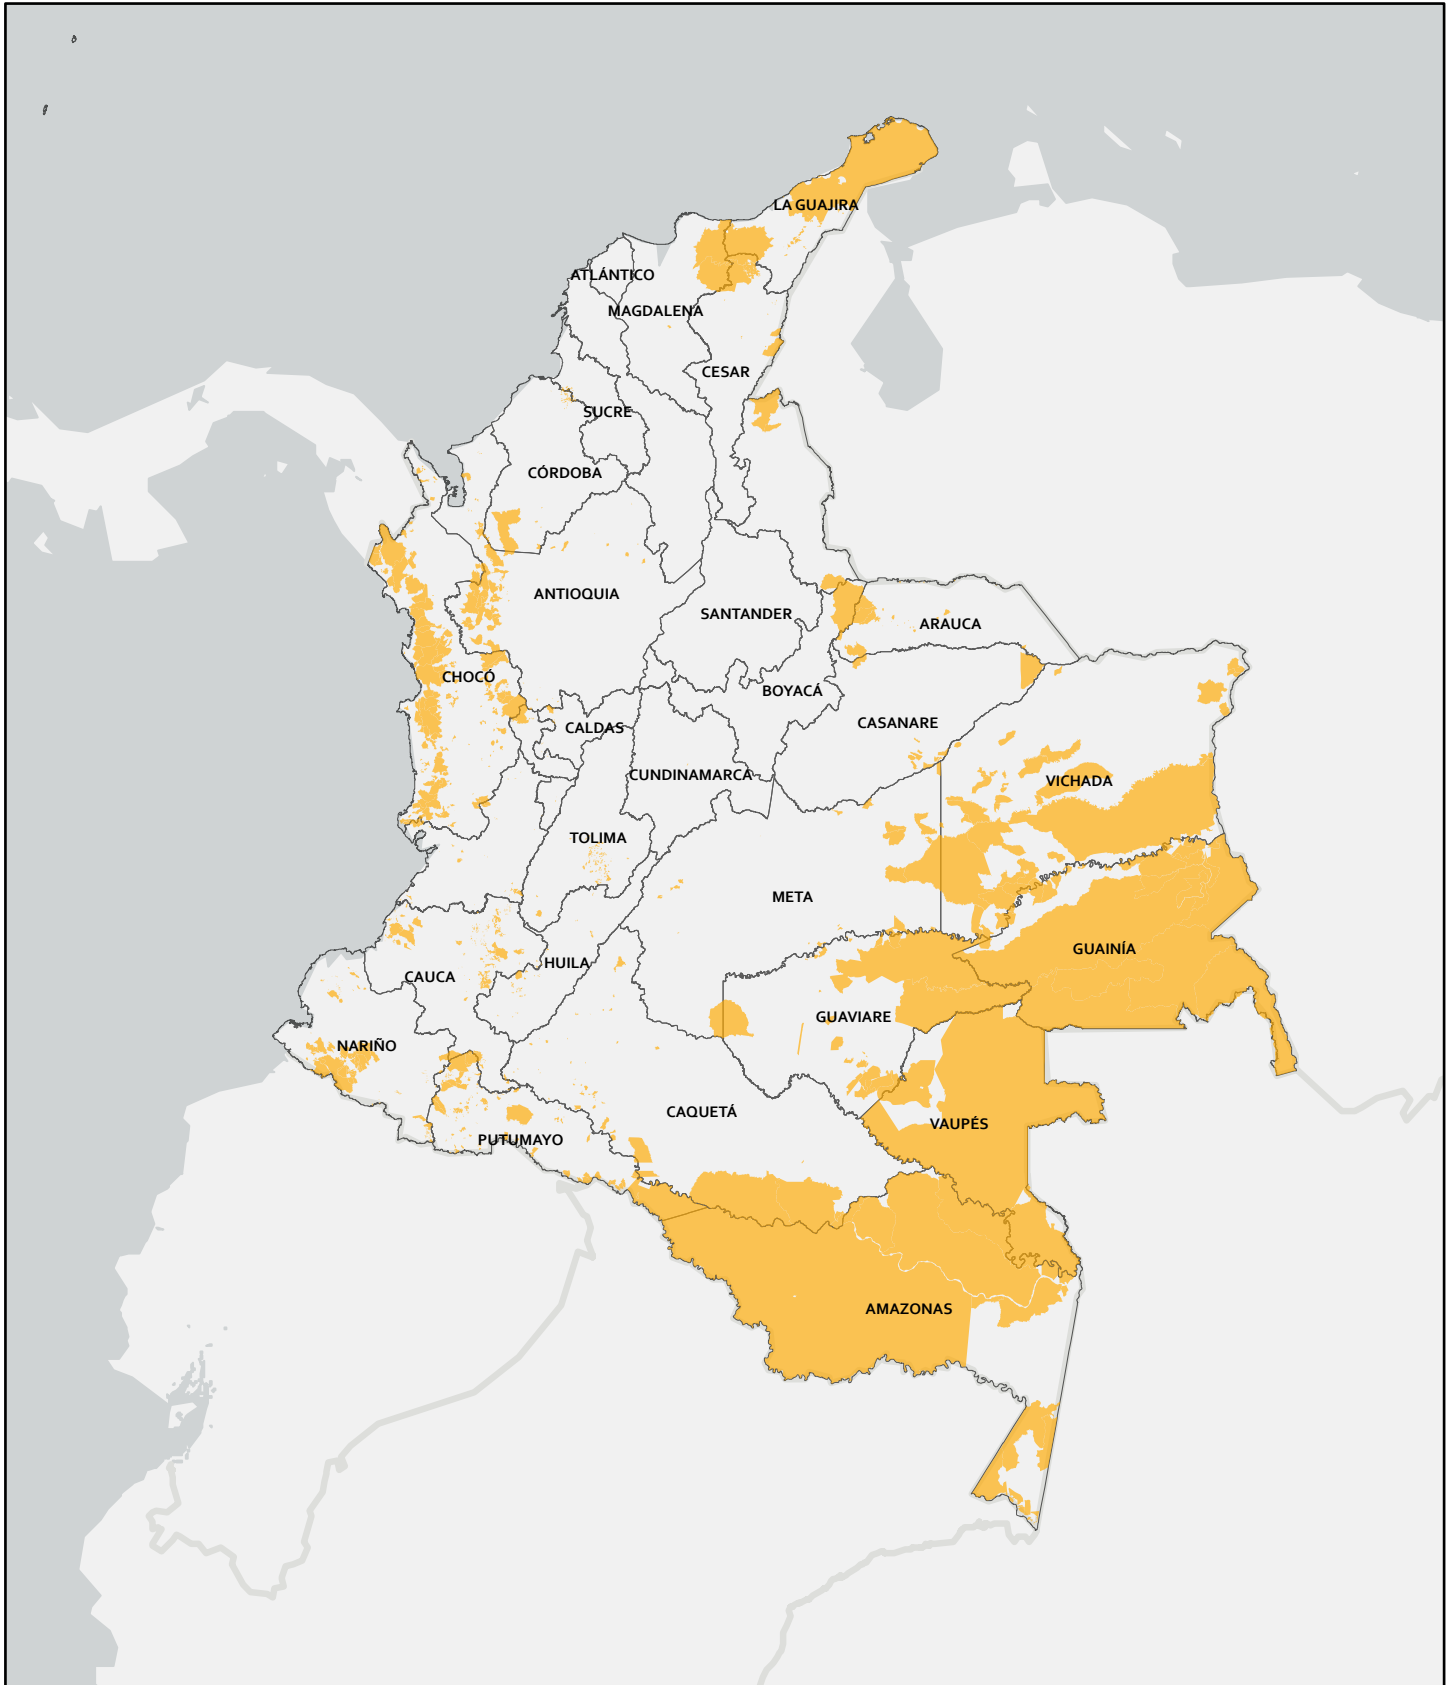

Resguardo indígena legalizado

20/8/2020 12:31:38

-  Resguardos Indígenas
-  Límite administrativo - departamento

Sources: Esri, HERE, Garmin, FAO, NOAA, USGS, © OpenStreetMap contributors, and the GIS User Community