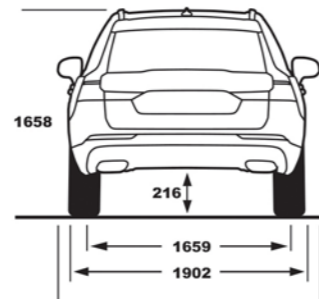

* In millimeters (mm)

XC60 FEATURES