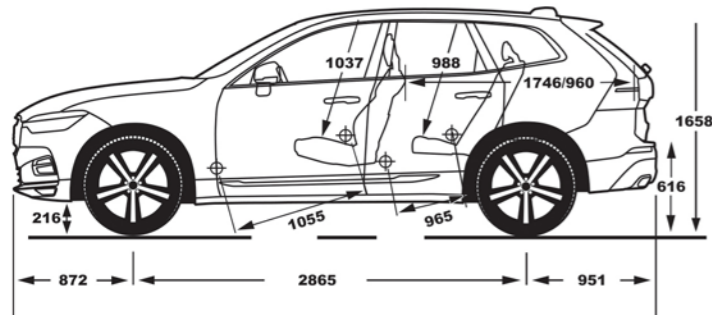

* In millimeters (mm)

XC60 FEATURES