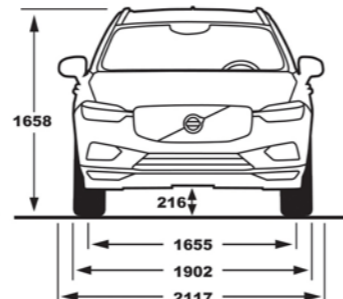

* In millimeters (mm)

XC60 FEATURES