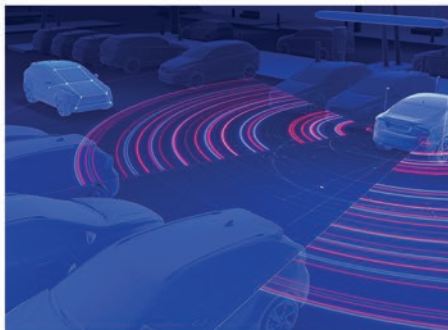

# INTELLISAFE

Your Volvo XC60 comes with comprehensive IntelliSafe technologies as standard, including all the safety you'd expect from a Volvo and more. You will also get City Safety, which encompasses technologies designed to help avoid collisions with other vehicles, pedestrians, cyclists and large animals. City Safety can also autobrake if you're about to turn into the path of an oncoming car in an intersection, while Oncoming Lane Mitigation helps you avoid collisions with oncoming vehicles by providing automatic steering assistance. Also included is IntelliSafe Assist that supports your driving such as Adaptive Cruise Control and Pilot Assist. Add IntelliSafe Surround, and you'll get the benefit of technology that alerts you to vehicles approaching in your blind spot or from behind and can provide additional steer assist if needed, for your safety and confidence.

Pedestrian and Cyclist Detection with Full Auto Brake

Driver Assist System

Rear Collision Warning & Mitigation Support

Cross Traffic Alert

City Safety with Front Collision Warning and Full Auto Brake

Run-off Road Protection