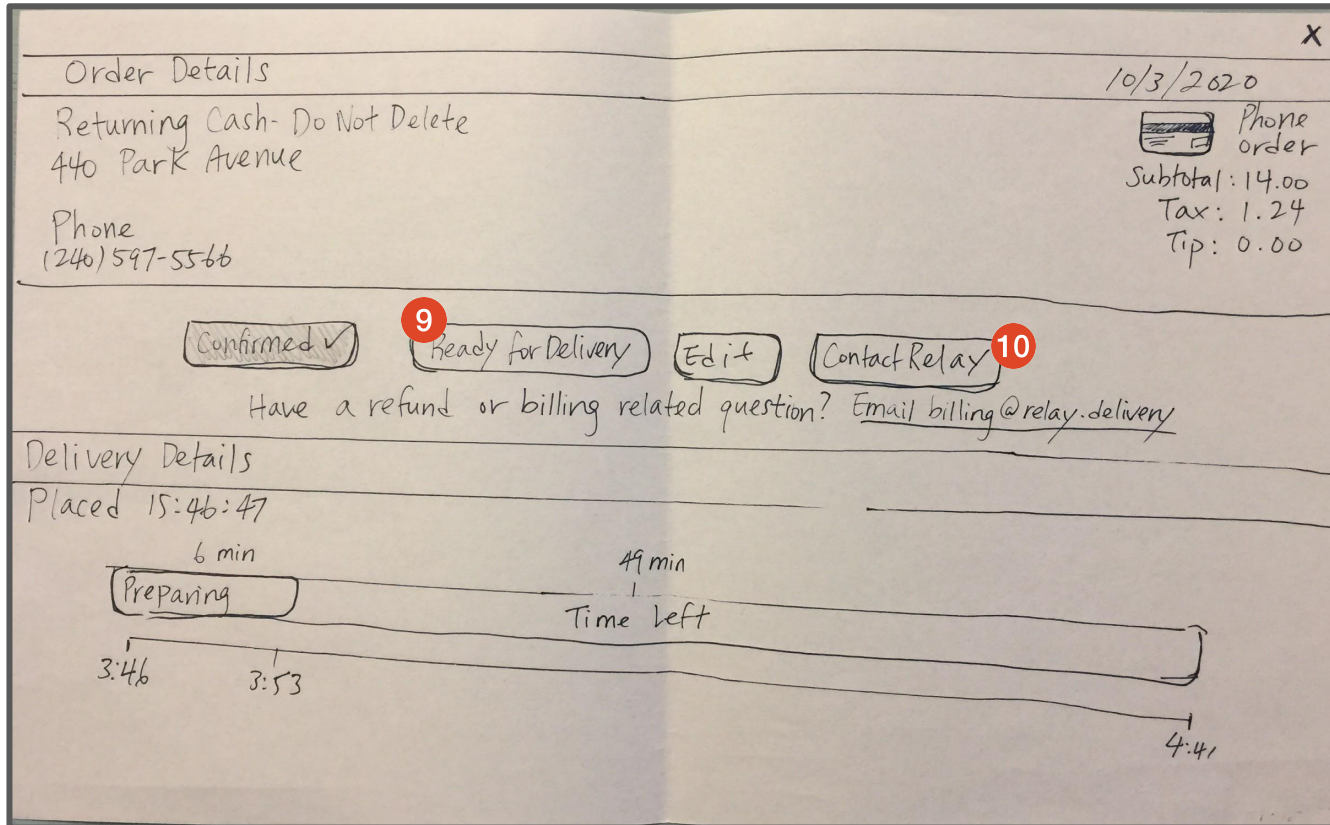

Low-Fi Wireframes with Annotations

Low-Fi Workflow Screen

- 1** Labels for the 3 different steps in the orders' process
- 2** 'Ready' button to send order to 'Ready for Delivery' column
- 3** 'Support' button on each order for specified assistance
- 4** 'Ready' Button- sends order back to 'Preparing Order' column
- 5** 'Support' button for delivery issues with orders already picked up

Low-Fi Wireframes with Annotations

Hamburger Menu

Confirmation Pop-Ups

- 6** 'Contact Relay' button in navigation menu
- 7** 'How to Tutorial' button in navigation menu for the onboarding process for new users
- 8** Confirmation pop-ups to move orders from 'Preparing Order' column to 'Ready for Delivery' column and back

Low-Fi Wireframes with Annotations

9 Ready for Delivery Button- Users can also send order to “Ready for Delivery” from here

10 Navigates to Contact Relay screen.

Order Details Screen

Low-Fi Wireframes with Annotations

**Low-Fi Contact Relay
Message screen**