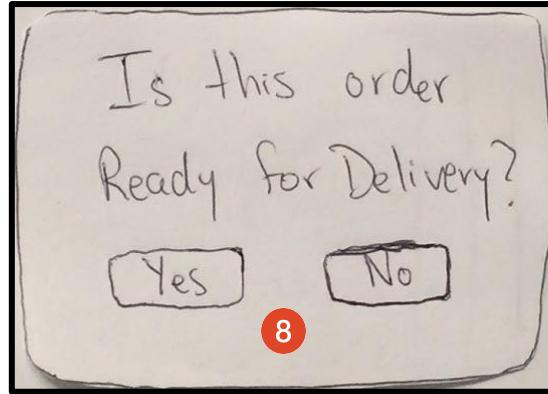

Low-Fi Wireframes with Annotations

Low-Fi Workflow Screen

- 1** Labels for the 3 different steps in the orders' process
- 2** 'Ready' button to send order to 'Ready for Delivery' column
- 3** 'Support' button on each order for specified assistance
- 4** 'Ready' Button- sends order back to 'Preparing Order' column
- 5** 'Support' button for delivery issues with orders already picked up

Low-Fi Wireframes with Annotations

Hamburger Menu

Confirmation Pop-Ups

- 6** 'Contact Relay' button in navigation menu
- 7** 'How to Tutorial' button in navigation menu for the onboarding process for new users
- 8** Confirmation pop-ups to move orders from 'Preparing Order' column to 'Ready for Delivery' column and back