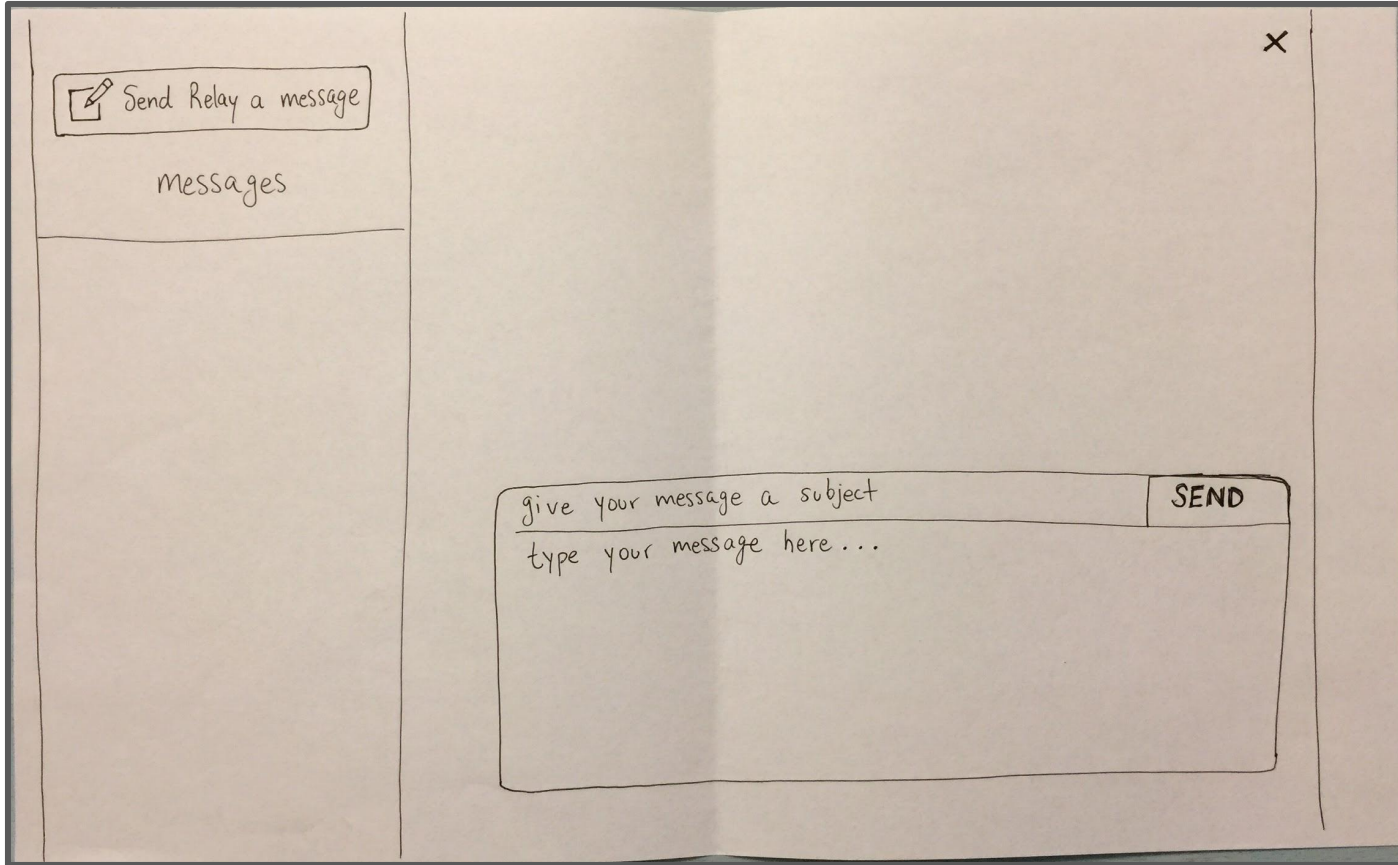

Low-Fi Wireframes with Annotations

Low-Fi Workflow Screen

- 1** Labels for the 3 different steps in the orders' process
- 2** 'Ready' button to send order to 'Ready for Delivery' column
- 3** 'Support' button on each order for specified assistance
- 4** 'Ready' Button- sends order back to 'Preparing Order' column
- 5** 'Support' button for delivery issues with orders already picked up

Low-Fi Wireframes with Annotations

9 Ready for Delivery Button- Users can also send order to “Ready for Delivery” from here

10 Navigates to Contact Relay screen.

Order Details Screen

Low-Fi Wireframes with Annotations

**Low-Fi Contact Relay
Message screen**