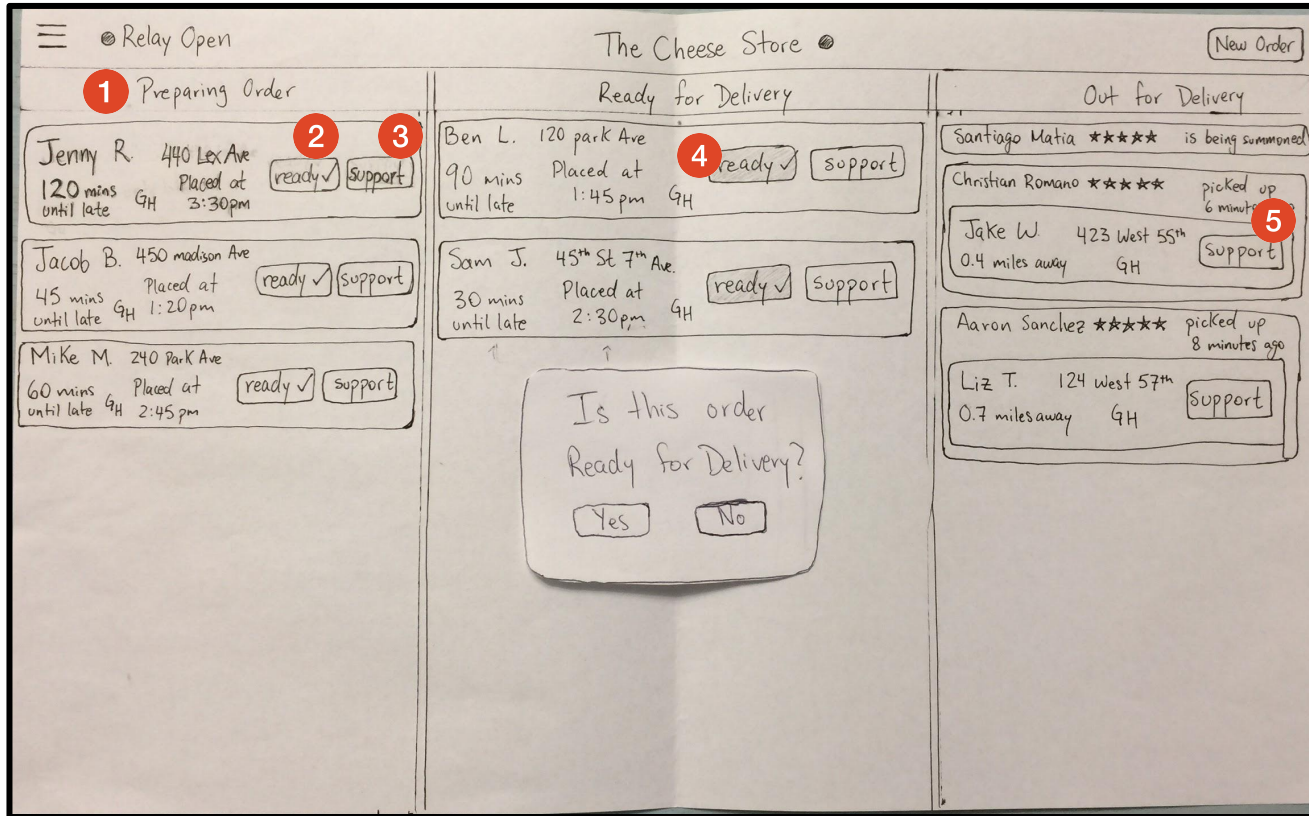

Low-Fi Wireframes with Annotations

Low-Fi Workflow Screen

- 1** Labels for the 3 different steps in the orders' process
- 2** 'Ready' button to send order to 'Ready for Delivery' column
- 3** 'Support' button on each order for specified assistance
- 4** 'Ready' Button- sends order back to 'Preparing Order' column
- 5** 'Support' button for delivery issues with orders already picked up

Low-Fi Wireframes with Annotations

Hamburger Menu

Confirmation Pop-Ups

- 6** 'Contact Relay' button in navigation menu
- 7** 'How to Tutorial' button in navigation menu for the onboarding process for new users
- 8** Confirmation pop-ups to move orders from 'Preparing Order' column to 'Ready for Delivery' column and back

Low-Fi Wireframes with Annotations

9 Ready for Delivery Button- Users can also send order to “Ready for Delivery” from here

10 Navigates to Contact Relay screen.

Order Details Screen

Low-Fi Wireframes with Annotations