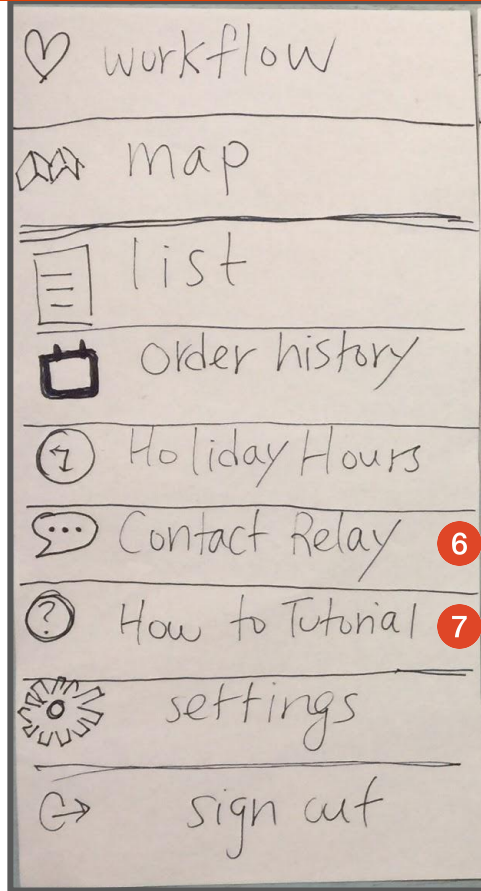

Low-Fi Wireframes with Annotations

Low-Fi Workflow Screen

- 1** Labels for the 3 different steps in the orders' process
- 2** 'Ready' button to send order to 'Ready for Delivery' column
- 3** 'Support' button on each order for specified assistance
- 4** 'Ready' Button- sends order back to 'Preparing Order' column
- 5** 'Support' button for delivery issues with orders already picked up

Low-Fi Wireframes with Annotations

Hamburger Menu

Confirmation Pop-Ups

- 6** 'Contact Relay' button in navigation menu
- 7** 'How to Tutorial' button in navigation menu for the onboarding process for new users
- 8** Confirmation pop-ups to move orders from 'Preparing Order' column to 'Ready for Delivery' column and back

Low-Fi Wireframes with Annotations

9 Ready for Delivery Button- Users can also send order to “Ready for Delivery” from here

10 Navigates to Contact Relay screen.

Order Details Screen

Low-Fi Wireframes with Annotations

**Low-Fi Contact Relay
Message screen**