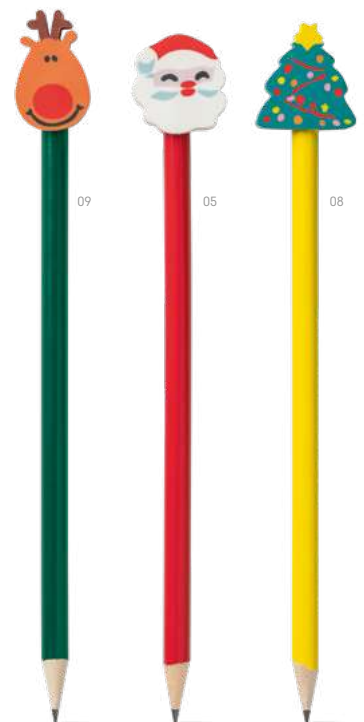

### DAISY • 91936

**DIY** Wooden ball pen. With wooden Santa Claus figure.

± 170 mm

✂ PDP - 50 x 6 mm

### WINDHAM • 99335

Set to paint on wood. Includes 3 Christmas decorations with drawings to paint, with ribbons to hang and 4 colored pencils.

▮ 122 x 94 x 14 mm

▮ DUV - 60 x 25 mm