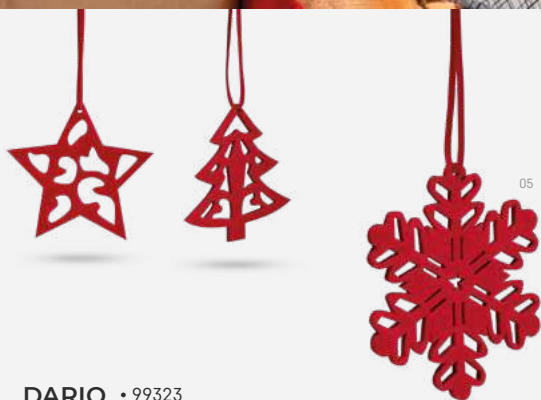

± 65 x 70 x 3 mm

**ZERMATT • 99341**

Set of 3 felt Christmas decorations.  
3 different decorations.

± 65 x 70 x 3 mm

**DARIO** • 99323

Set of 3 felt Christmas decorations.  
3 different decorations.

80 x 90 x 3 mm