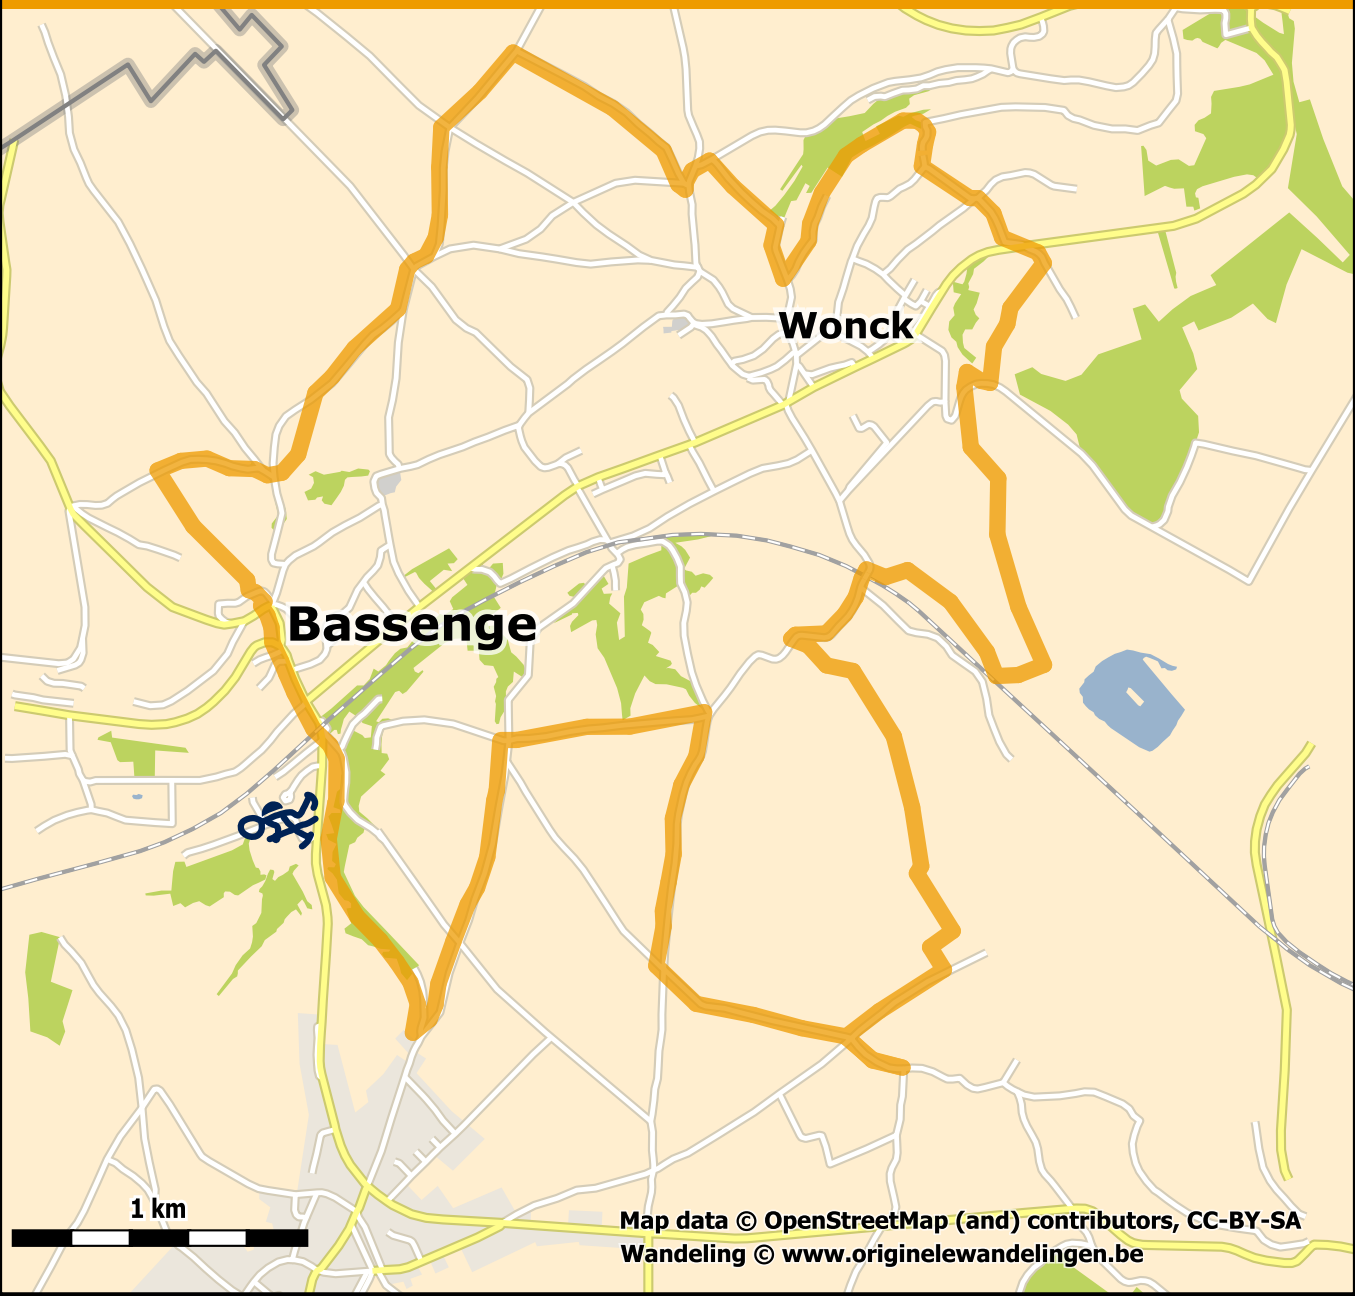

Het mergelland

BASSENGE

Wonck

Bassenge

1 km

Map data © OpenStreetMap (and) contributors, CC-BY-SA
Wandeling © www.originelewandelingen.be