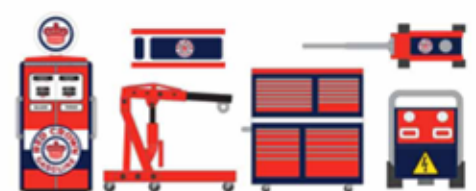

16140-C Red Crown Gasoline Shop Tool Accessories
Tool Cabinet, Battery Charger, Engine Hoist, Creeper, Jack, Gas Pump