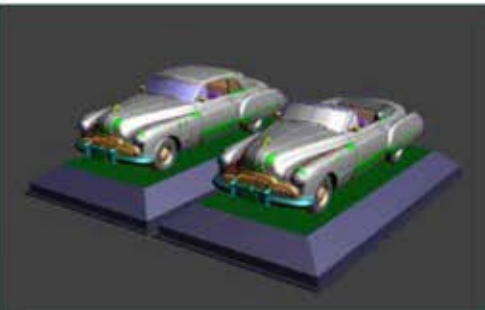

1:64 1986-91 Ford Taurus (including police parts)

1:64 1945-1950 Dodge Power Wagon

1:64 Automotive Scissor Lift

1:64 2018-2020 Ford F-150 Super Crew

1:43 1949 Buick Roadmaster Convertible

1:18 Long-Life Postal Delivery Vehicle (LLV)