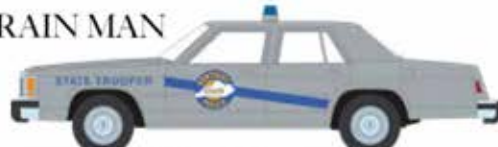

HUNTER

44960-B Sergeant Rick Hunter's 1977 Plymouth Fury
Hunter (1984-91 TV Series)

RAIN MAN

44960-C Charlie Babbitt's 1949 Buick Roadmaster
Rain Man (1988)

RAIN MAN

44960-D 1983 Ford LTD Crown Victoria
Rain Man (1988) - Kentucky State Police