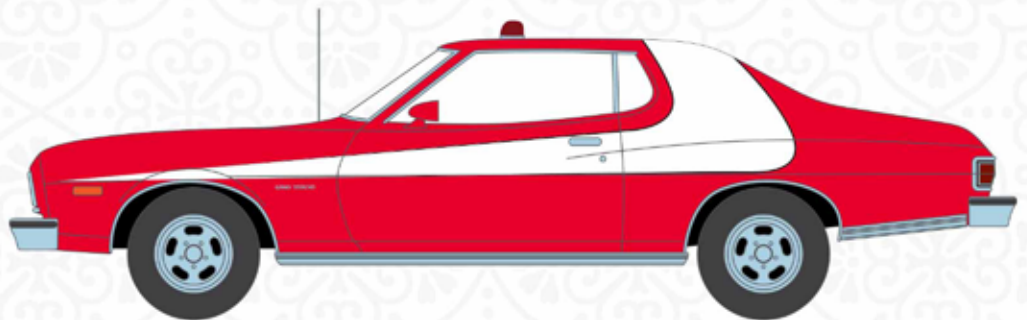

STARSKY & HUTCH™

12103 1976 Ford Gran Torino
Starsky and Hutch (1975-79 TV Series)