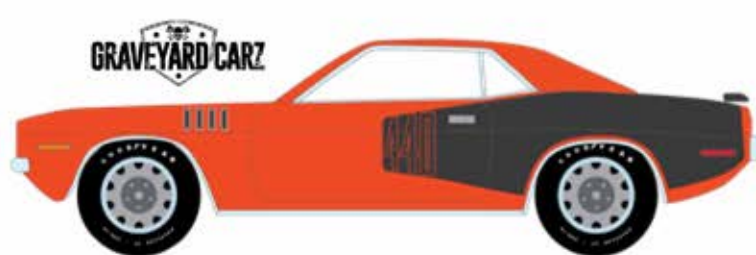

1:18

HIGHWAY 61

HWY-18027 1957 Chevrolet 150 Sedan
Kentucky State Police

HWY-18028 1957 Chevrolet 150 Sedan
Ohio State Highway Patrol

HWY-18032 1969 Chevrolet Camaro Z/28
Pawn Stars (2009-Present TV Series)

HWY-18033 1970 Ford Mustang Mach 1
Texas International Speedway - Official Pace Car (1 of 1 Produced)

HWY-18034 1966 Plymouth Barracuda
Hurst HEMI Under Glass "A Rolling Research Laboratory"

HWY-18035 1970 Ford Mustang Mach 1
Michigan International Speedway Official Pace Car