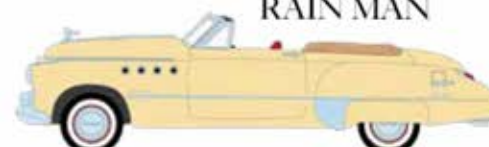

HUNTER

44960-B Sergeant Rick Hunter's 1977 Plymouth Fury
Hunter (1984-91 TV Series)

RAIN MAN

44960-C Charlie Babbitt's 1949 Buick Roadmaster
Rain Man (1988)

RAIN MAN

44960-D 1983 Ford LTD Crown Victoria
Rain Man (1988) - Kentucky State Police