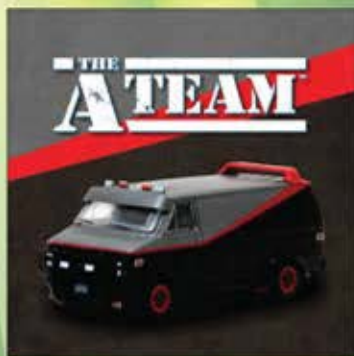

GREENLIGHT®

collectibles

2022

DRIVEN BY INNOVATION

TABLE OF CONTENTS

5	1:18 Artisan Collection	27	1:64 Parks Department
6	1:18 GreenLight	28	1:64 GL Lifestyle Brands
7	1:18 Highway 61	29	1:64 Running on Empty
8	1:18 Vintage Gas Pumps	30	1:64 Hot Pursuit
9	GMP	31	1:64 Hollywood
11	1:24 Hollywood, LE & Hot Pursuit	32	1:64 S.D. Trucks
12	1:24 Open Stock	33	1:64 Tread Setters
13	1:43 Hollywood	34	1:64 Down on the Farm
14	1:43 Kings of Crunch & Jeeps	35	1:64 Kings of Crunch
15	1:43 Open Stock	36	1:64 Route Runners
16	1:12 Bespoke Collection	37	1:64 GreenLight Premium
17	1:64 GL Muscle	38	1:64 Mechanic's Corner
18	1:64 Auto Body Shop	39	1:64 Military Machines
19	1:64 GL Exclusives	40	1:64 Hatches & Customs
20	1:64 GreenLight SE	41	1:64 The Hobby Shop
21	1:64 Hollywood Hitch & Tow	42	1:64 Hobby Exclusives
22	1:64 Hitch & Tow	43	1:64 Custom & Premiums
23	1:64 H.D. Trucks	44	NTT IndyCar Series
24	1:64 Hitched Homes	45	Evergreen Items
25	1:64 Work & Play	46	Customs & Promos
26	1:64 GreenLight Select		

1:12

1:18

1:24

1:43

1:64