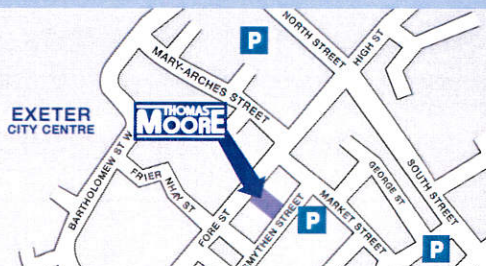

View or buy online at
www.thomasmooretoymaster.co.uk

Call 01392 255711

info@thomasmooretoymaster.co.uk
Thomas Moore, Fore Street, Exeter EX4 3JB
Prices may vary as cost changes occur