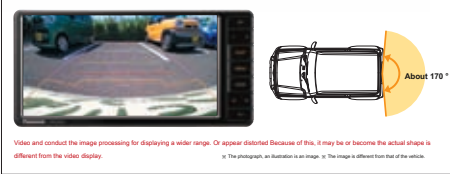

170 Buckeye camera

CA32 (99195-78R00)
32,508 Circle

Corresponding Nav set audio	
Product	CA3W ❖ CA3Z ❖ CA4 ❖ CA5
Model	CA4 ❖ CA4M ❖ CA4G ❖ CA4B
Product	CA4 ❖ CA4G ❖ CA4A