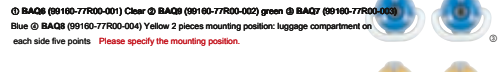

86 Utility color ring hook

87 Tail end cover

BAPF (9915Q-77R00) Stainless pasting type