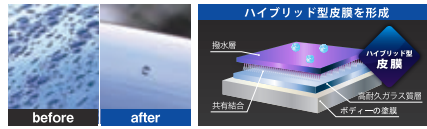

The day of pleasant water-repellent type rain

Maintenance kit Easy maintenance

SGcoat
Shine and water-repellent

RECOMMENDED PACKAGE

Featured packages Your Style

Customize together.

Featured packages

A

Revival Package

Total Price **68,202** Circle
(Reference attached Hikomi)

1. 1 Front grill
   ABLM (9911C-78R10-Z5C) SUZUKI logo dark gray metallic paint
   36,666 Circle (Reference attached Hikomi)
2. 2 Side decals
   ABLE (99239-78R00-001) revival A right-and-left set
   23,652 Circle (Reference attached Hikomi)
3. 3 Spare tire half-cover decal
   ABLJ (99239-78R10-001) revival A
   7,884 Circle (Reference attached Hikomi)