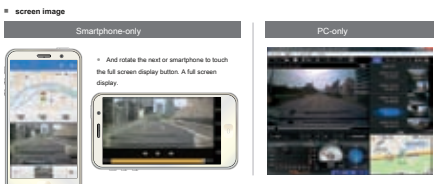

Product code	Product name	Linkage	Built-in camera	PC playback	Disable	The number of pixels	Camera	Angle of view (horizontal/vertical)	Video/Audio compression method	Video	Image size video recording time		Record number	Recording method	Recording software	HDMI output	HDMI CEC	Operating temperature range
											MP4	AVI						
CA2U 99000-79BL8		*	+	+	+	Approximately 2 million / 2.7-inch color / Pixels CMOS	Horizontal 115° / vertical 65°	PCM	MP4 (H.264 + AAC)	289p	1920 x 1080 about 190 minutes / 144p 640 minutes	1920 x 1080 about 190 minutes / 144p 640 minutes	Over 30 times	microSD (8GB) / max. 32GB	Only OFF	included	HDR	-10°C ~ 60°C
CBXW 99000-79BA8		*	+	+	+	Approximately 2 million / 2.7-inch color / Pixels CMOS	Horizontal 117° / vertical 70°	MP4 (H.264 + AAC)	289p	1920 x 1080 about 130 minutes / 144p 260 minutes	1920 x 1080 about 170 minutes / 144p 340 minutes	Over 30 times	microSD (8GB) / max. 32GB	Only OFF	included	HDR	-10°C ~ 65°C