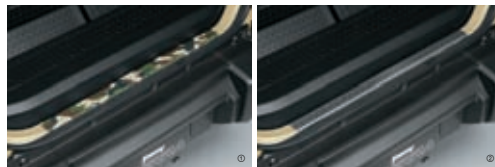

88 Rear gate members garnish