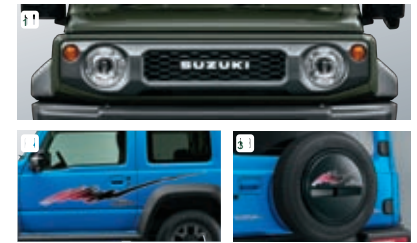

FOR YOUR OWN FAVORITE

Useful items

210 Body Cover

18,360 Circle

211 Front mask

ABKS (99241-77R00) polyester Silver

4,536 Circle

212 Door reflector

left and right two set

SUZUKI SPORT
SPORTS ACCESSORY

213 Body graphics (Sports Mind)

※ Note on decals (sticker)

214 sticker (Sports Mind)

Keep the beautiful luster at the time of new car

215 SG coat

Dirt is likely to fall, car wash becomes easy

The day of pleasant water-repellent type rain

Maintenance kit Easy maintenance

SGcoat
Shine and water-repellent

RECOMMENDED PACKAGE

Featured packages Your Style

Customize together.

Featured packages

A

Revival Package

Total Price **68,202** Circle
(Reference attached Hikomi)

1. 1 Front grill
   ABLM (9911C-78R10-Z5C) SUZUKI logo dark gray metallic paint
   36,666 Circle (Reference attached Hikomi)
2. 2 Side decals
   ABLE (99239-78R00-001) revival A right-and-left set
   23,652 Circle (Reference attached Hikomi)
3. 3 Spare tire half-cover decal
   ABLJ (99239-78R10-001) revival A
   7,884 Circle (Reference attached Hikomi)

Featured packages

B

Under garnish package

Total Price **89,424** Circle
(Reference attached Hikomi)

1. 1 Front bumper under garnish
   ABMD (99115-78R00) metallic paint
   42,012 Circle (Reference attached Hikomi)
2. 2 Side under garnish
   ABME (99112-78R00) metallic paint left and right set
   47,412 Circle (Reference attached Hikomi)

Featured packages

C

Diamond plate pattern package

Total Price **28,242** Circle
(Reference attached Hikomi)

1. 1 Room mirror cover
   BACB (99145-78R00-002) diamond plate pattern
   10,422 Circle (Reference attached Hikomi)
2. 2 Back door inner garnish
   BAPH (99158-77R10-002) diamond plate pattern resin attached type
   14,364 Circle (Reference attached Hikomi)
3. 3 Mobile remote control cover
   EM4 (99235-77R00-002) diamond plate pattern
   3,456 Circle