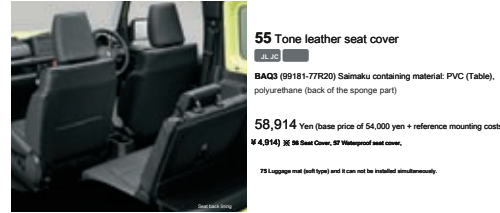

55 Tone leather seat cover

BAQ3 (99181-77R20) Saimaku containing material: PVC (Table), polyurethane (back of the sponge part)
58,914 Yen (base price of 54,000 yen + reference mounting costs ¥ 4,914) ※ **56** Seat Cover, **57** Waterproof seat cover,
79 Luggage mat (soft type) and it can not be installed simultaneously.