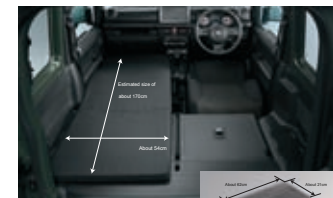

76 Bed cushion

34,560 Circle