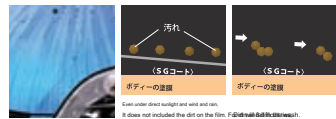

FOR YOUR OWN FAVORITE

Useful items

210 Body Cover

18,360 Circle

211 Front mask

ABKS (99241-77R00) polyester Silver

4,536 Circle

212 Door reflector

left and right two set

SUZUKI SPORT
SPORTS ACCESSORY

213 Body graphics (Sports Mind)

※ Note on decals (sticker)

214 sticker (Sports Mind)

Keep the beautiful luster at the time of new car

215 SG coat

Dirt is likely to fall, car wash becomes easy

The day of pleasant water-repellent type rain

Maintenance kit Easy maintenance

SGcoat
Shine and water-repellent

RECOMMENDED PACKAGE

Featured packages Your Style

Customize together.

Featured packages

A

Revival Package

Total Price **68,202** Circle
(Reference attached Hikomi)

1. 1 Front grill
   ABLM (9911C-78R10-Z5C) SUZUKI logo dark gray metallic paint
   36,666 Circle (Reference attached Hikomi)
2. 2 Side decals
   ABLE (99239-78R00-001) revival A right-and-left set
   23,652 Circle (Reference attached Hikomi)
3. 3 Spare tire half-cover decal
   ABLJ (99239-78R10-001) revival A
   7,884 Circle (Reference attached Hikomi)

Featured packages

B

Under garnish package

Total Price **89,424** Circle
(Reference attached Hikomi)

1. 1 Front bumper under garnish
   ABMD (99115-78R00) metallic paint
   42,012 Circle (Reference attached Hikomi)
2. 2 Side under garnish
   ABME (99112-78R00) metallic paint left and right set
   47,412 Circle (Reference attached Hikomi)

Featured packages

C

Diamond plate pattern package

Total Price **28,242** Circle
(Reference attached Hikomi)

1. 1 Room mirror cover
   BACB (99145-78R00-002) diamond plate pattern
   10,422 Circle (Reference attached Hikomi)
2. 2 Back door inner garnish
   BAPH (99158-77R10-002) diamond plate pattern resin attached type
   14,364 Circle (Reference attached Hikomi)
3. 3 Mobile remote control cover
   EM4 (99235-77R00-002) diamond plate pattern
   3,456 Circle