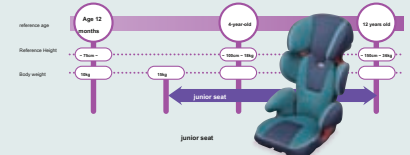

JUNIORSEAT The seat belt locking type

134 junior seat

EBK1 (9918C-76R00) seat belt fixed type 34,560 Circle

• your guide

junior seat

pick-up style Extension interior Outdoor illumination Basic items support Navigation / audio System up Useful item / packages