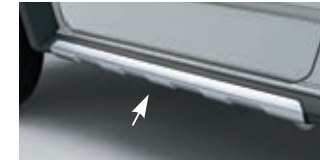

05 Front bumper under garnish

Around side more forcefully.