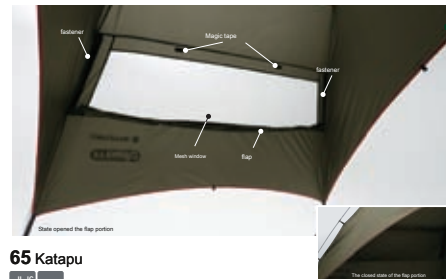

ogawa x **SUZUKI**

ogawa

It is a long-established outdoor brands in 1914 founded.

65 Katapu

ABKU (99243-77R00) body; Polyester Pole: Aluminum Accessories: two sucker hook, two pegs, two anchor bag, storage bag body size: width of about 250cm x depth of about 250cm x height about 220cm

38,880 Circle

※ and secure it to the roof panel with a sucker attached.

※ Please read always the instruction manual before use, please correct use with the understanding how to use.