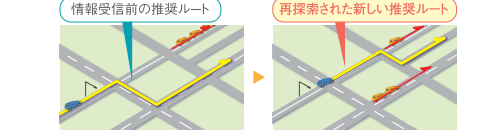

▶ smartphone: iPod / iPhone compatible information, such as software updates information, please refer to the dedicated Web site.