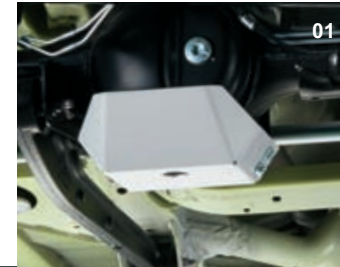

JIMNY SIERRA'S GEAR

To complement the strong personality that the Jimny Sierra "GEAR" numerous.

The adventure of a more Tanomoshiku became partner
Now, we kick off.

GEAR [gear] - Equipment, tools, tool set

CONTENTS

P.01-PICK UP [pick up]

P.03-STYLE [Style / Exterior / Interior]

P.09-exterior [Exterior]

P.1 1-Interior [Interior]

P.13-Outdoor [Outdoor]

P.16-ILLUMINATION [Illumination]

P.1 7-BASIC ITEM [Basic Items]

P.19-SUPPORT [support]

P.21-NAVI / AUDIO [Navigation / Audio]

P.33-SYSTEM UP System Up

P.36-FOR YOUR OWN FAVORITE [Useful Items]

P.38-RECOMMENDED PACKAGE [Recommended Package]

01 Front differential guard

JLJC

02

02 Riyadefugado

JLJC

ABMK (9912J-77R40) aluminum plate
thickness about 3mm
27,270 Yen (base price of 23,760 yen + reference mounting costs ¥ 3,510)

03 Limited slip differential kit (LSD)

JLJC

AA33 (27400-80820) helical gear type
for the rear differential

Is a design with the motif of old front grill.

04 Front grill

JLJC

ABLM (9911C-78R10-ZSC) SUZUKI logo dark gray metallic paint

The pre-mounting

05 Front bumper Under garnish

JLJC

ABMD (99115-78R00) metallic paint

42,012 Yen (base price of 37,800 yen + reference mounting costs ¥ 4,212)

Photo: 001

06 Side under garnish

JLJC

accessories