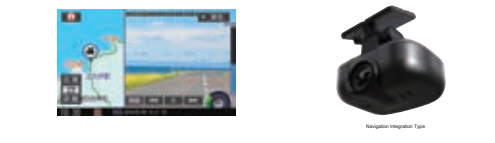

3 Drive recorder navigation conjunction featured

4 Guide the route considering the traffic congestion and regulation of real-time "Suteruto guide"