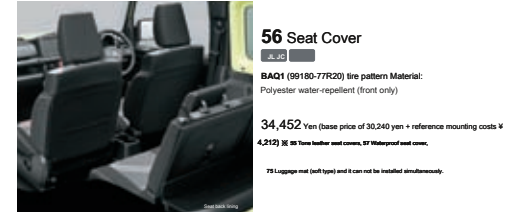

56 Seat Cover

BAQ1 (99180-77R20) tire pattern Material: Polyester water-repellent (front only)
34,452 Yen (base price of 30,240 yen + reference mounting costs ¥ 4,212) ※ **55** Tone leather seat covers, **57** Waterproof seat cover,
79 Luggage mat (soft type) and it can not be installed simultaneously.